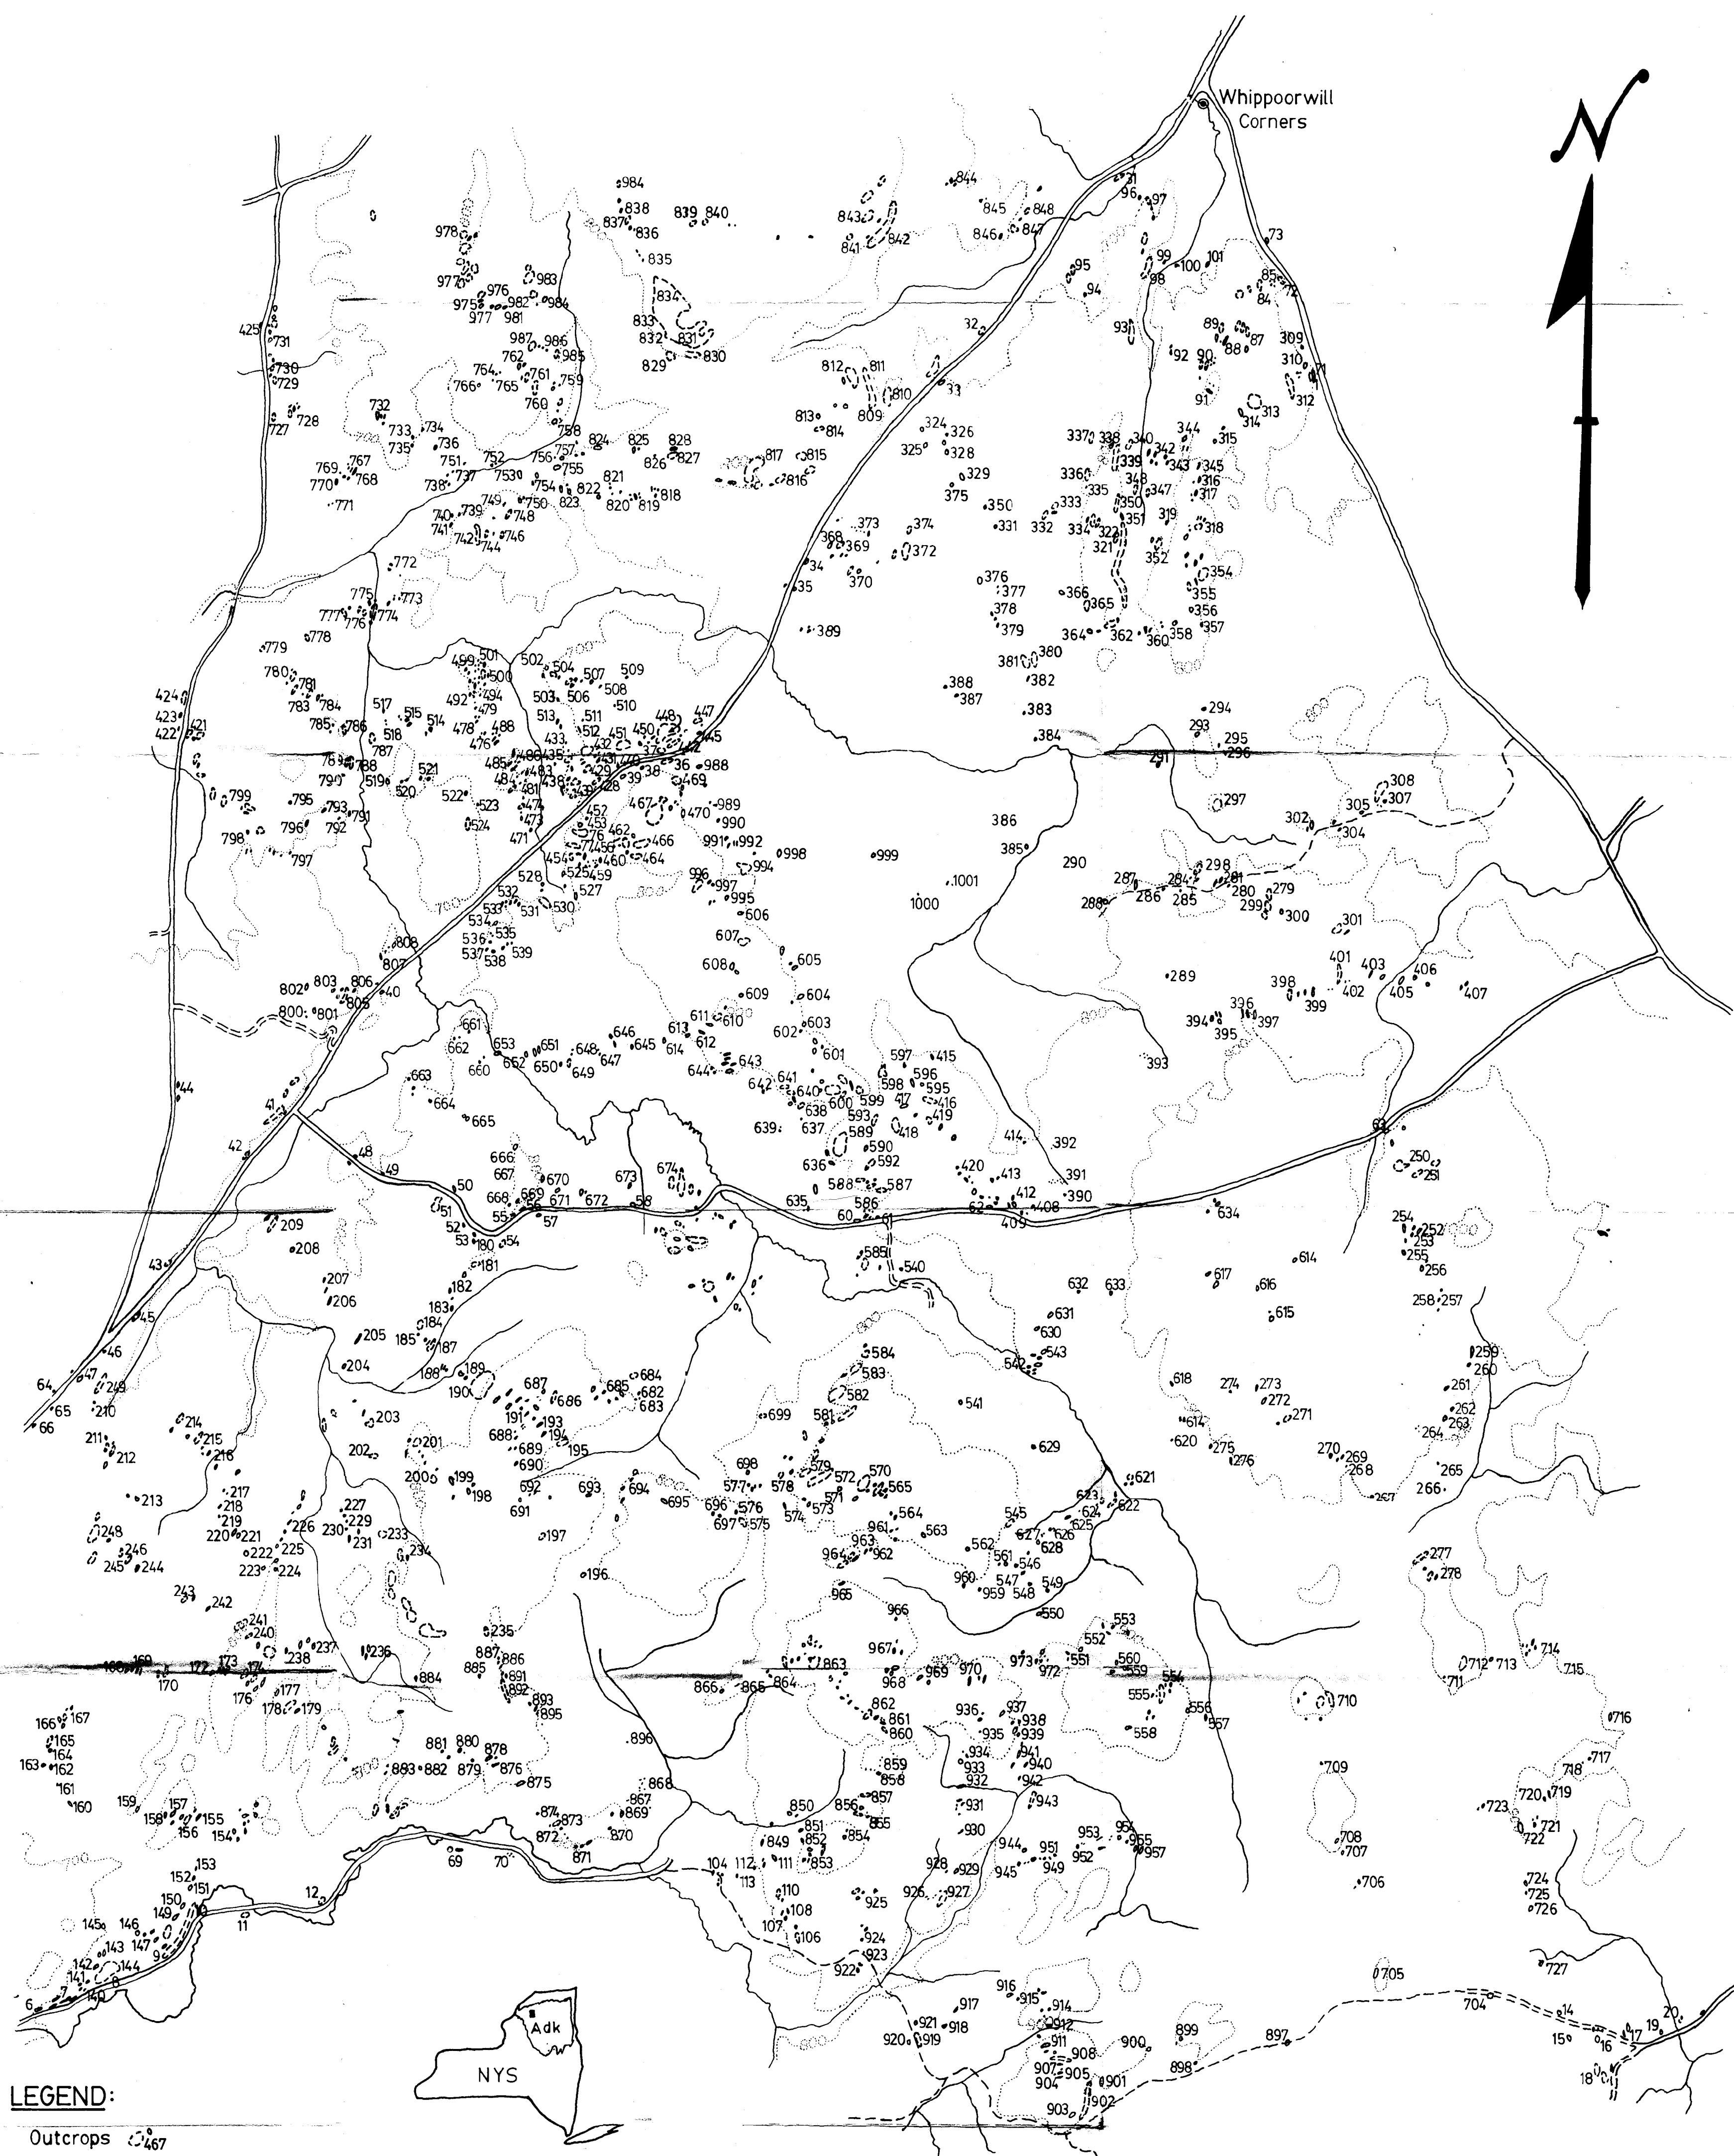

outcrop map of the WHIPPOORWILL CORNERS AREA

-NW Adirondacks, NYS-

LEGEND:

- Outcrops
- Contour Lines (Interval = 100')
- Roads:
 - Paved
 - Dirt
 - Jeep Trail
- Streams

SCALE 1:12,000

1984
H34