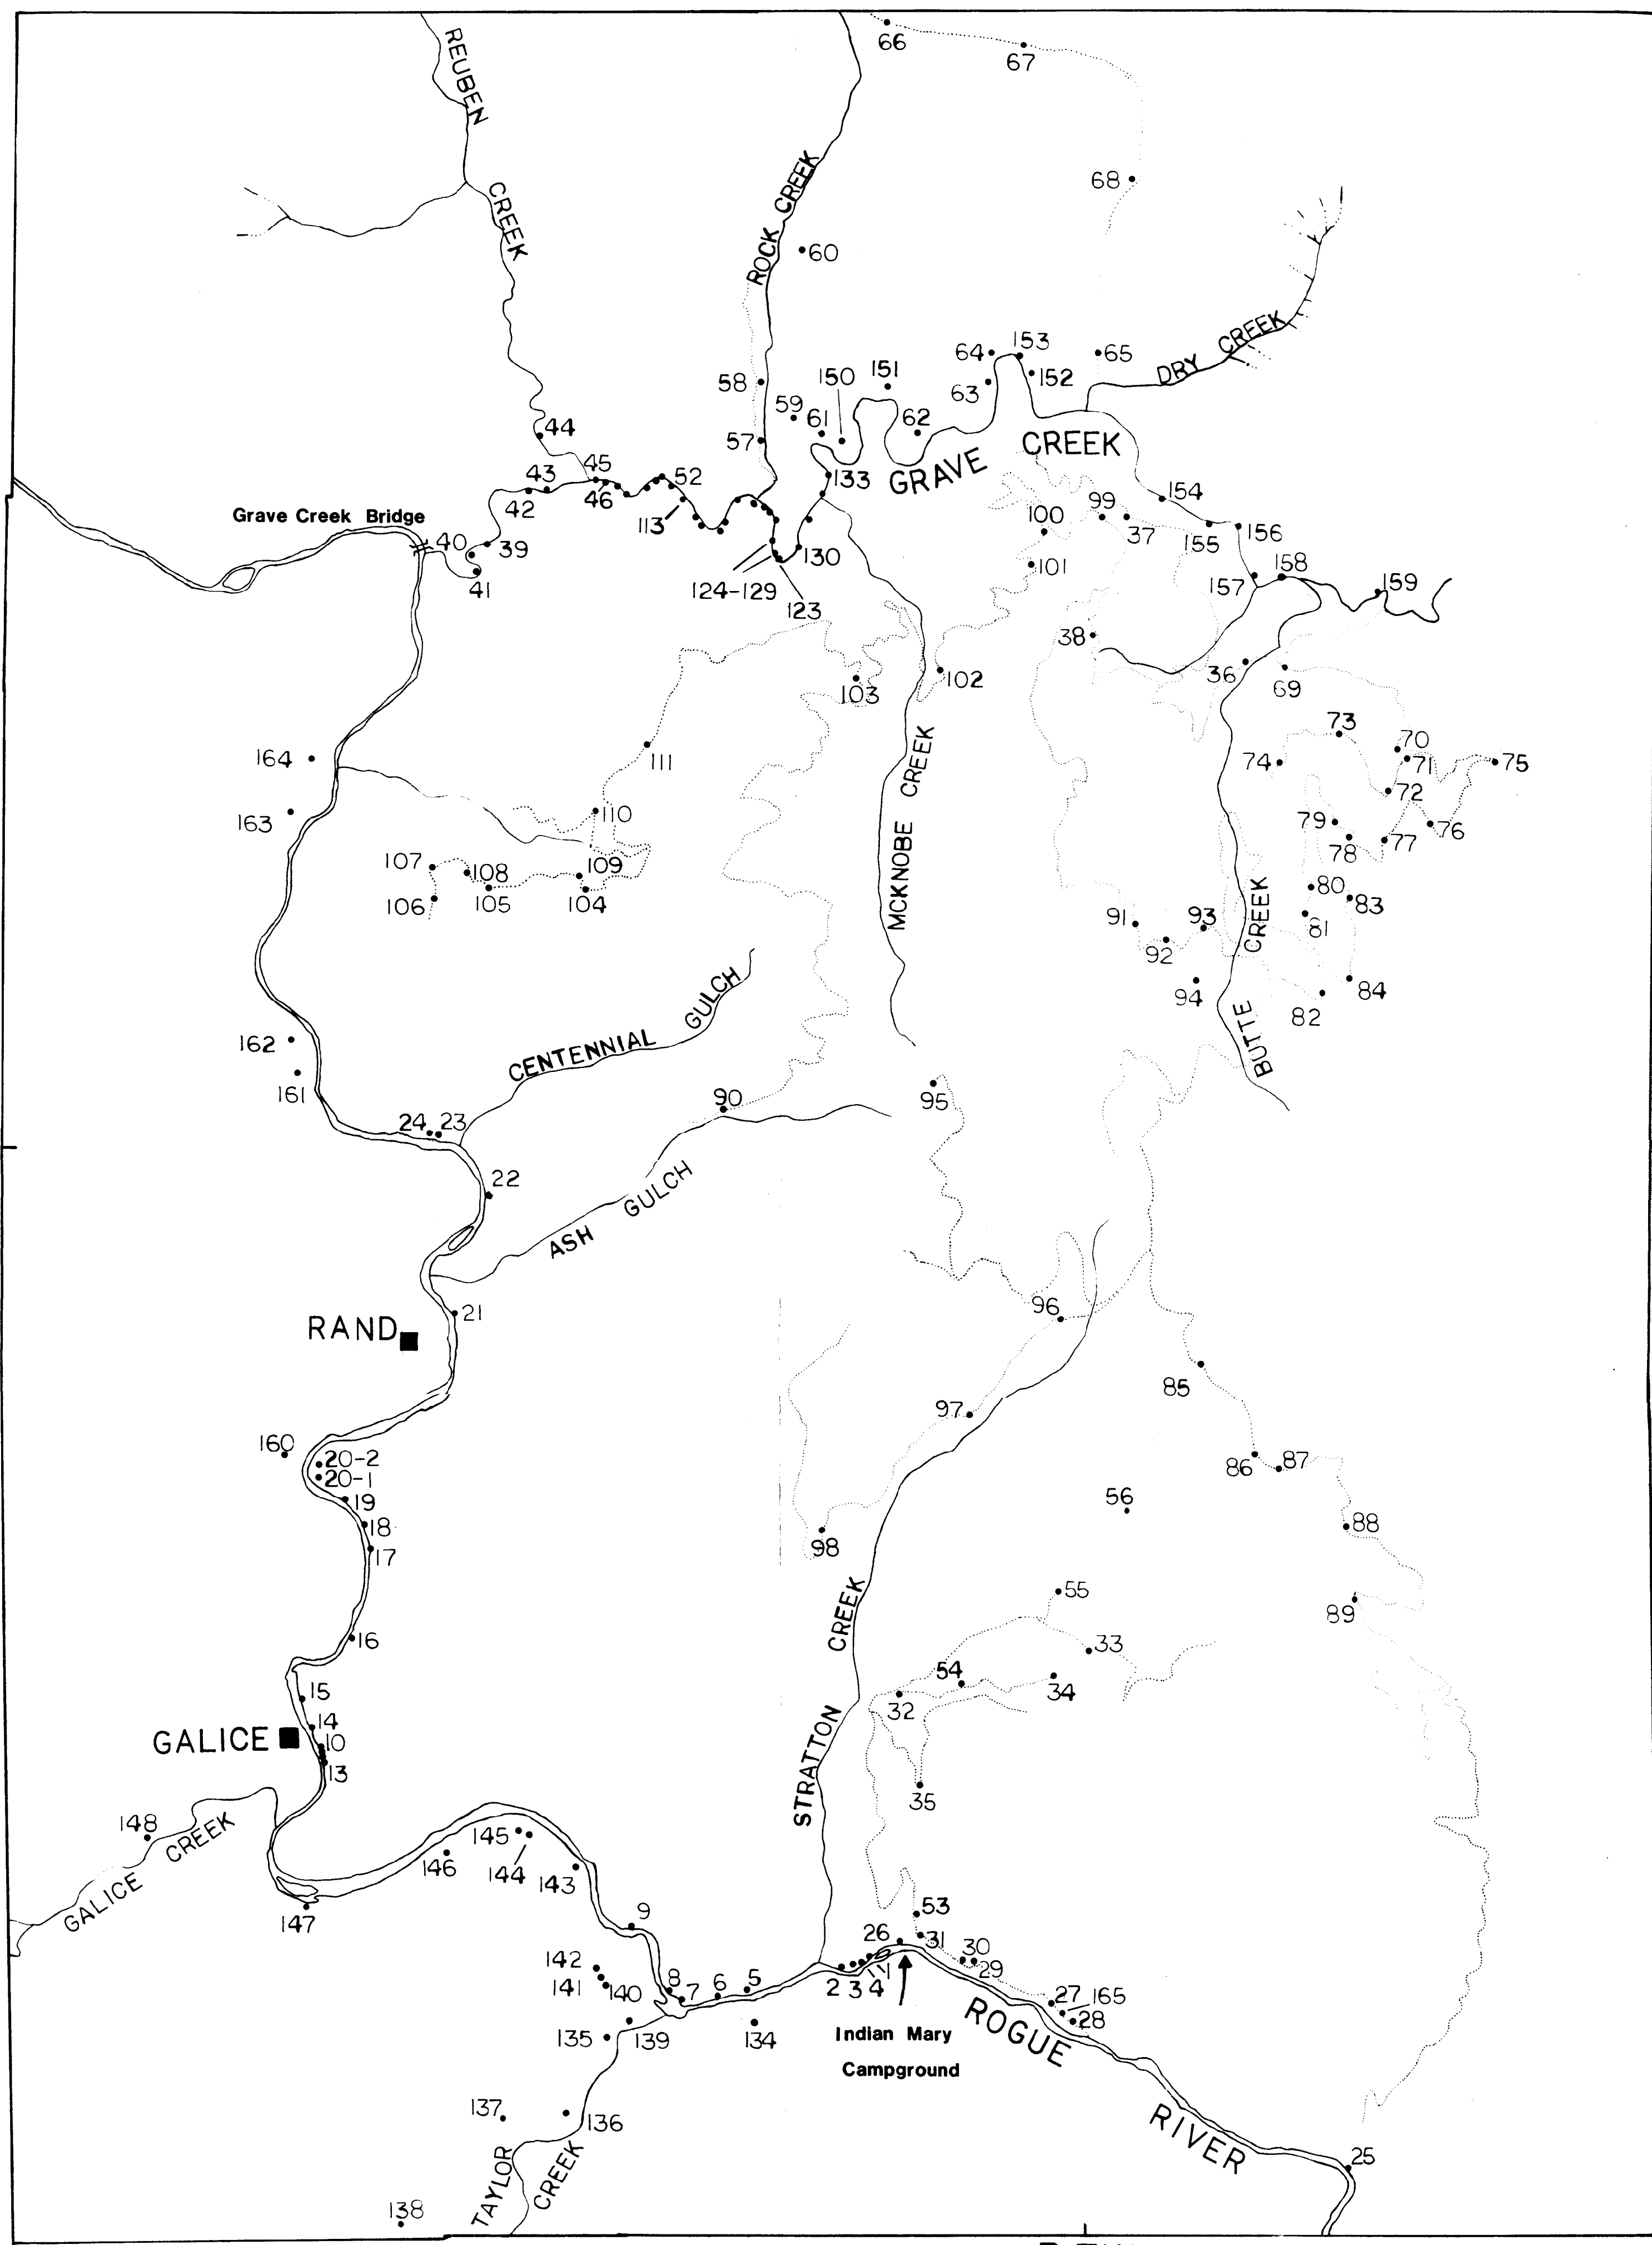

T.34 S

R.7W

SCALE 1:31,680

STATION LOCALE MAP
GALICE, OREGON