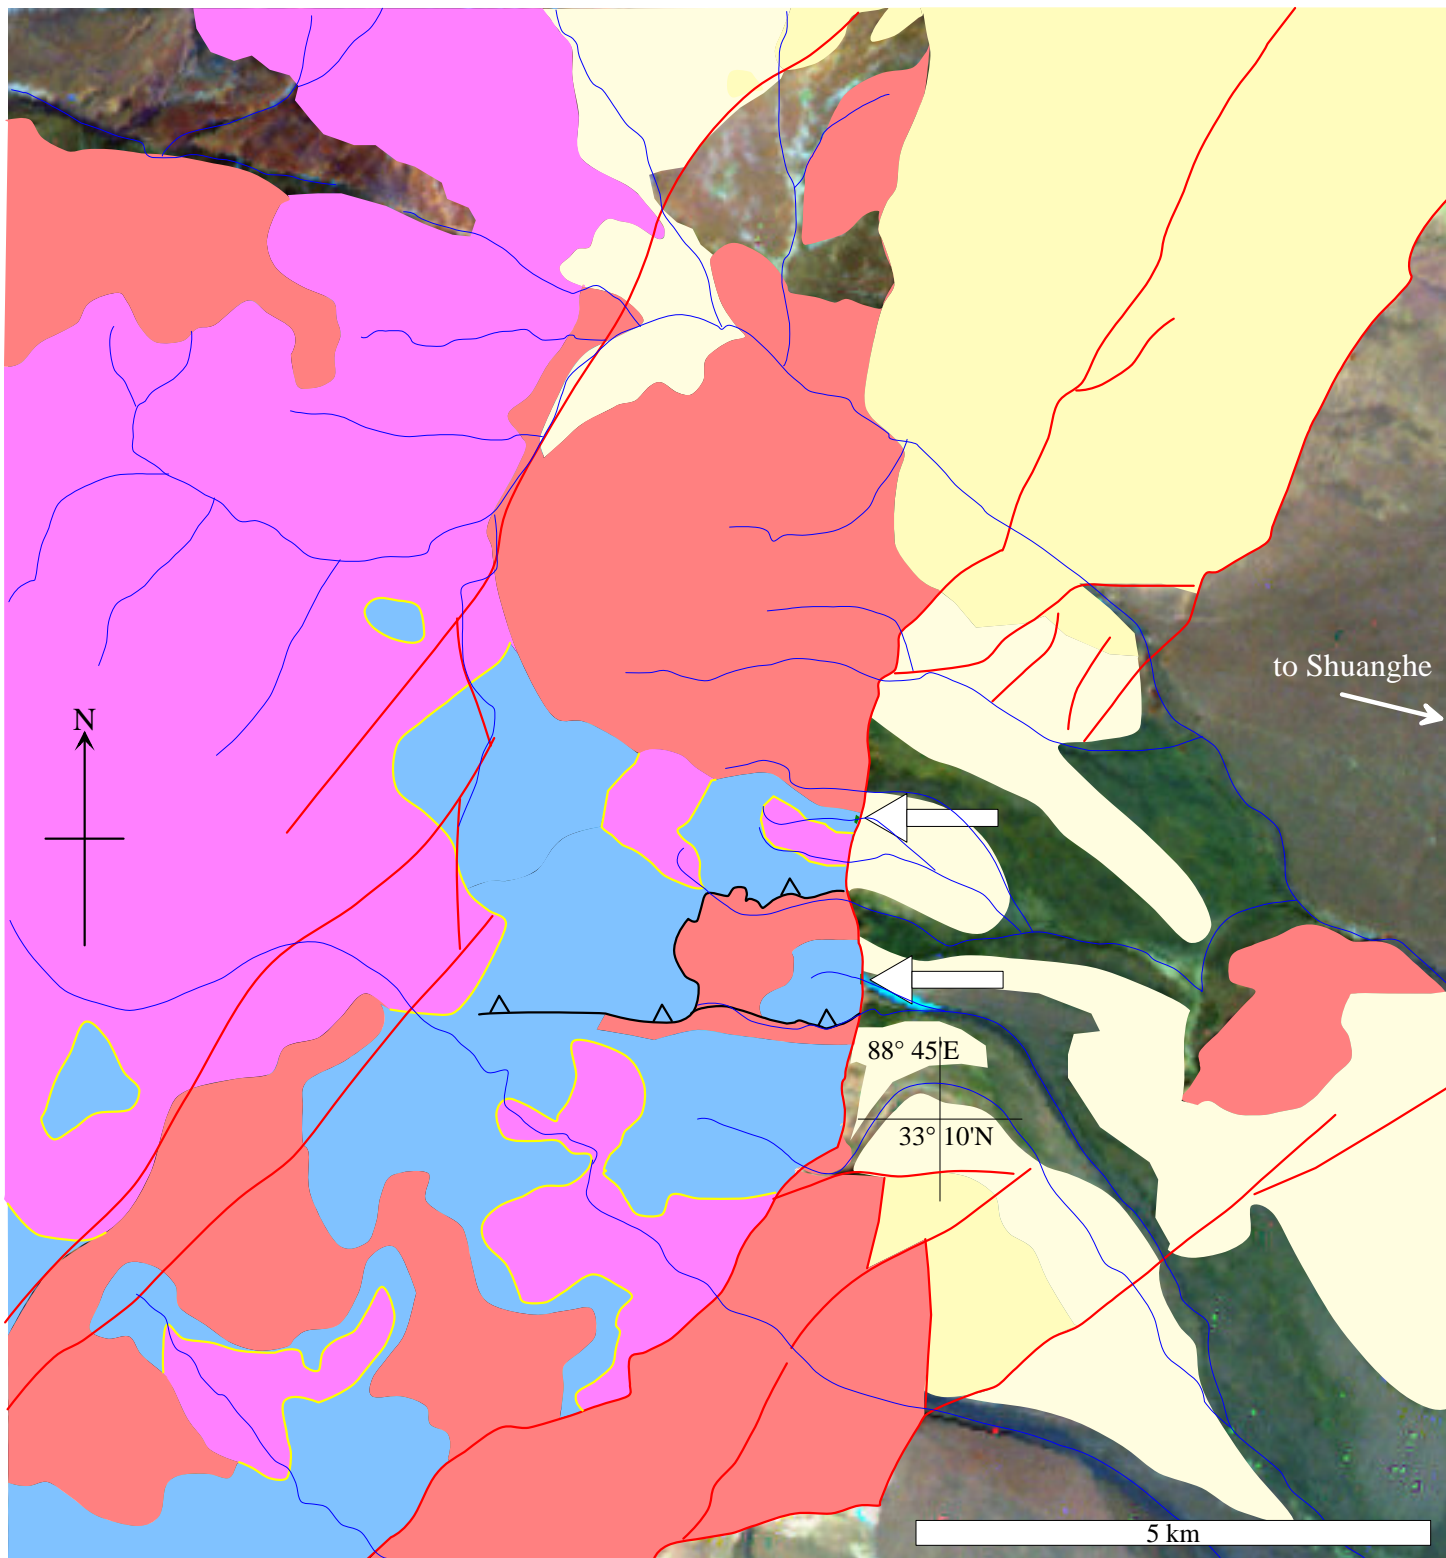

Geological map and image base for central western margin of Shuanghe graben

Detailed map and sections of Cretaceous of west Shuanghe Graben