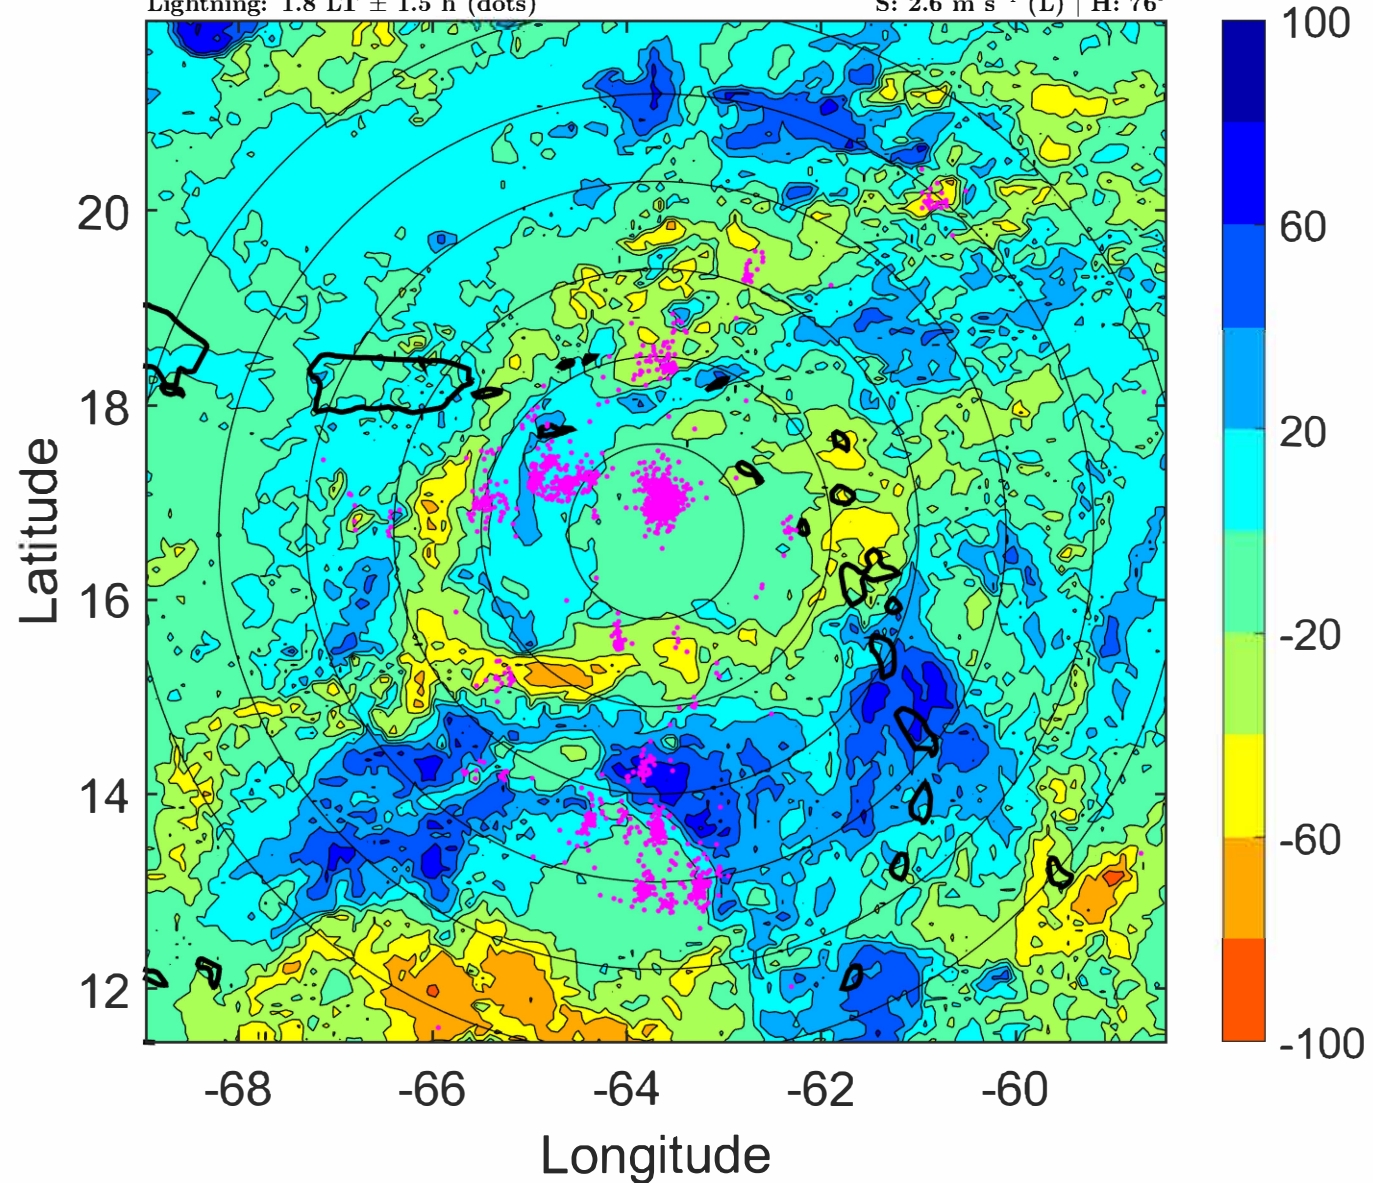

IR BT & Lightning

t: 2021081506 (1.8 LT)

Lightning: 1.8 LT $\pm$ 1.5 h (dots)

PT: LLCP | EA: ACT

07L (GRACE) | 30 kt TD

S: 2.6 m s⁻¹ (L) | H: 76°

6-h IR BT Differences & Lightning

Δ t: 2021081506 (1.8 LT) - 2021081500 (19.9 LT)

Lightning: 1.8 LT $\pm$ 1.5 h (dots)

PT: LLCP | EA: ACT

07L (GRACE) | 30 kt TD

S: 2.6 m s⁻¹ (L) | H: 76°