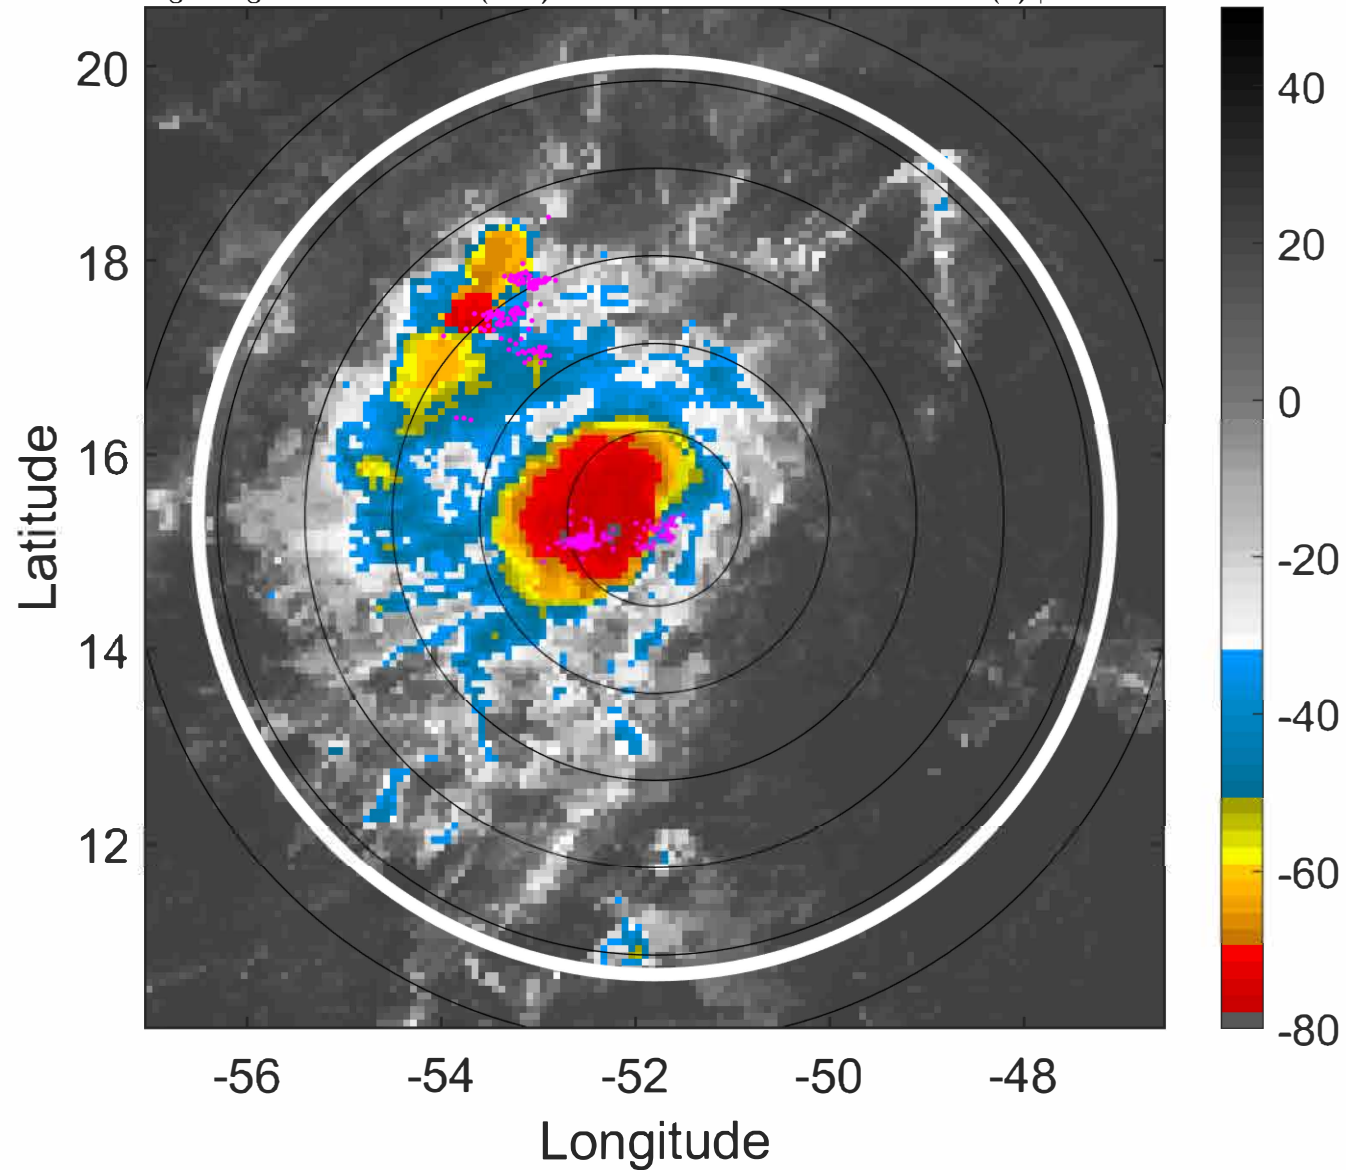

IR BT & Lightning

t: 2021081321 (17.5 LT)

Lightning: 17.5 LT $\pm$ 1.5 h (dots)

PT: SLWP | EA: INACT

07L (GRACE) | 30 kt TD

S: 0.6 m s⁻¹ (L) | H: 295.5°