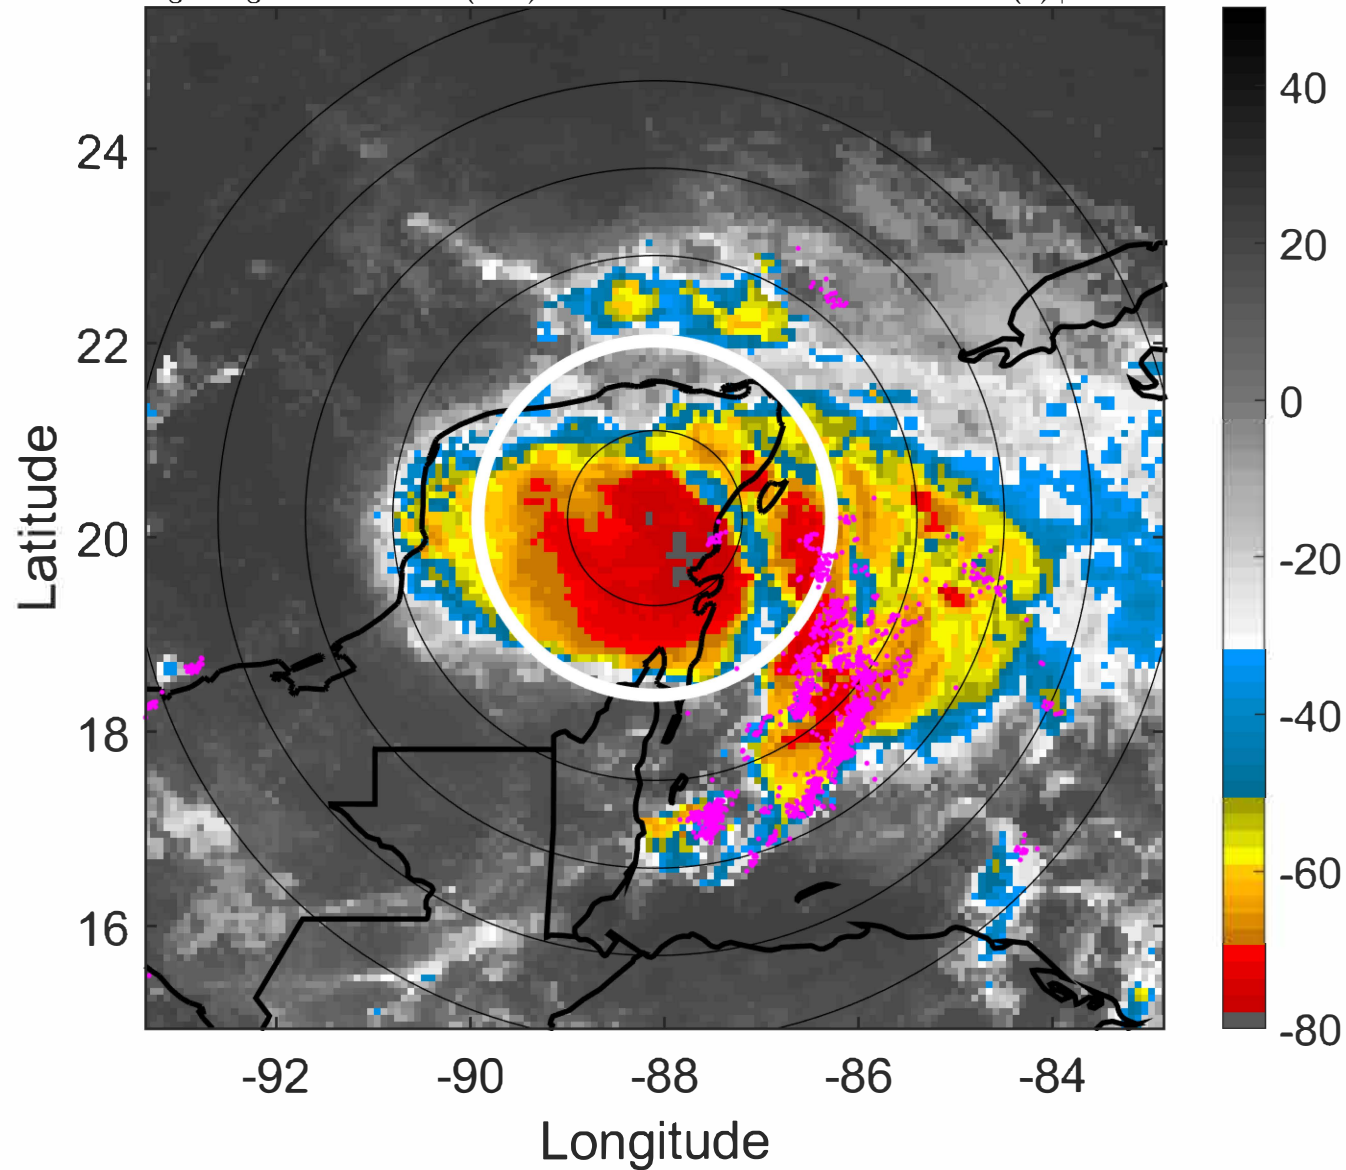

IR BT & Lightning

t: 2021081912 (6.1 LT)

Lightning: 6.1 LT \pm 1.5 h (dots)

PT: LLCP | EA: ACT

07L (GRACE) | 60 kt TS

S: 3.1 m s⁻¹ (L) | H: 168°

6-h IR BT Differences & Lightning

Δ t: 2021081912 (6.1 LT) - 2021081906 (0.2 LT)