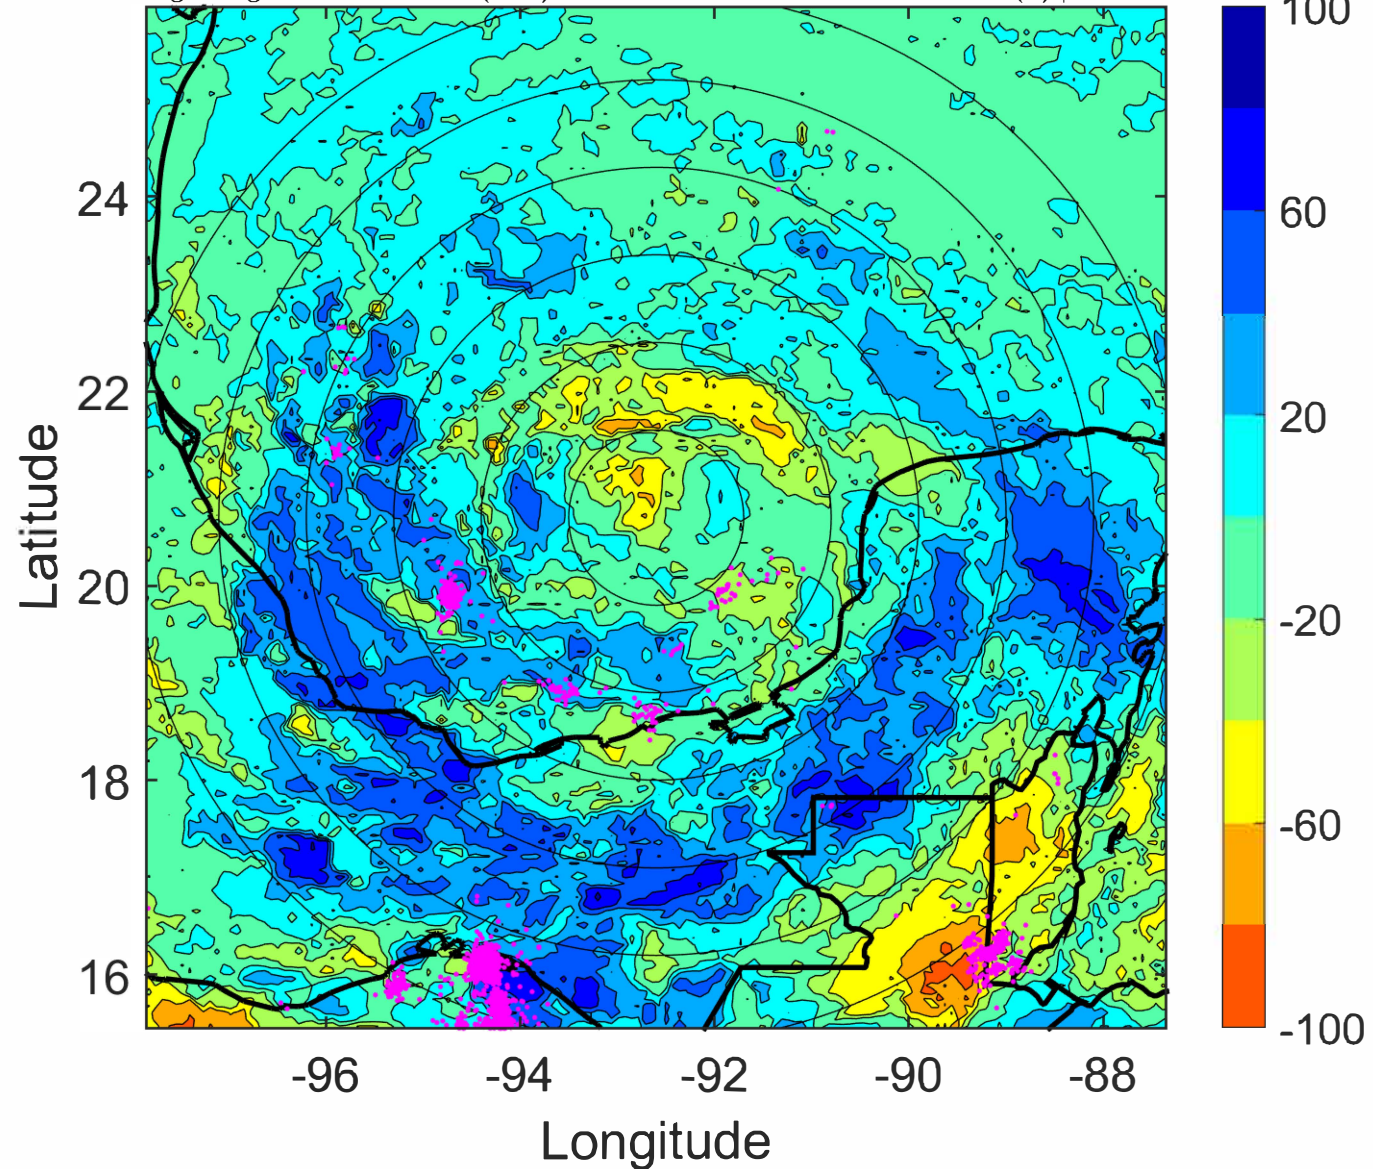

6-h IR BT Differences & Lightning

Δ t: 2021082006 (23.8 LT) - 2021082000 (17.9 LT)

Lightning: 23.8 LT $\pm$ 1.5 h (dots)

PT: LLCP | EA: ACT

07L (GRACE) | 60 kt TS

S: 3.1 m s⁻¹ (L) | H: 167°