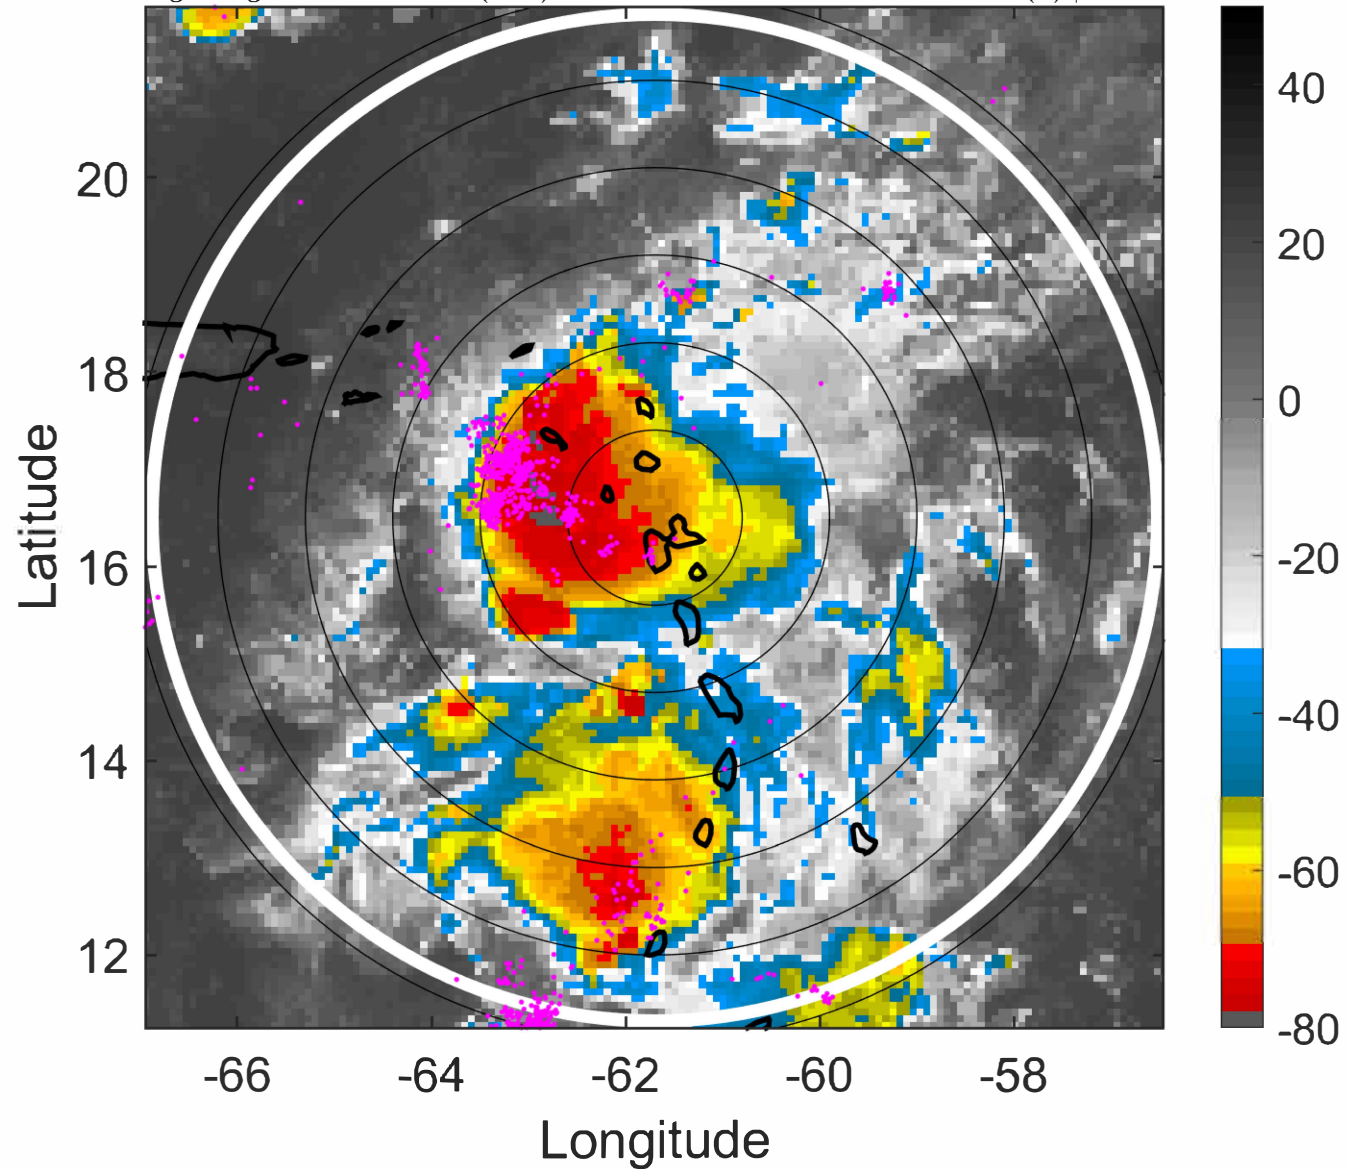

S: 1.3 m s⁻¹ (L) | H: 110°

IR BT & Lightning

t: 2021081421 (17 LT)

Lightning: 17 LT \pm 1.5 h (dots)

PT: LLCP | EA: ACT

07L (GRACE) | 32.5 kt TD

S: 1.4 m s⁻¹ (L) | H: 96°

6-h IR BT Differences & Lightning

Δ t: 2021081421 (17 LT) - 2021081415 (11.1 LT)

Lightning: 17 LT \pm 1.5 h (dots)

PT: LLCP | EA: ACT

07L (GRACE) | 32.5 kt TD

S: 1.4 m s⁻¹ (L) | H: 96°

IR BT & Lightning

t: 2021081500 (19.9 LT)

Lightning: 19.9 LT \pm 1.5 h (dots)

PT: LLCP | EA: ACT

07L (GRACE) | 30 kt TD

S: 1.5 m s⁻¹ (L) | H: 82°

6-h IR BT Differences & Lightning

Δ t: 2021081500 (19.9 LT) - 2021081418 (14 LT)

Lightning: 19.9 LT \pm 1.5 h (dots)

PT: LLCP | EA: ACT

07L (GRACE) | 30 kt TD