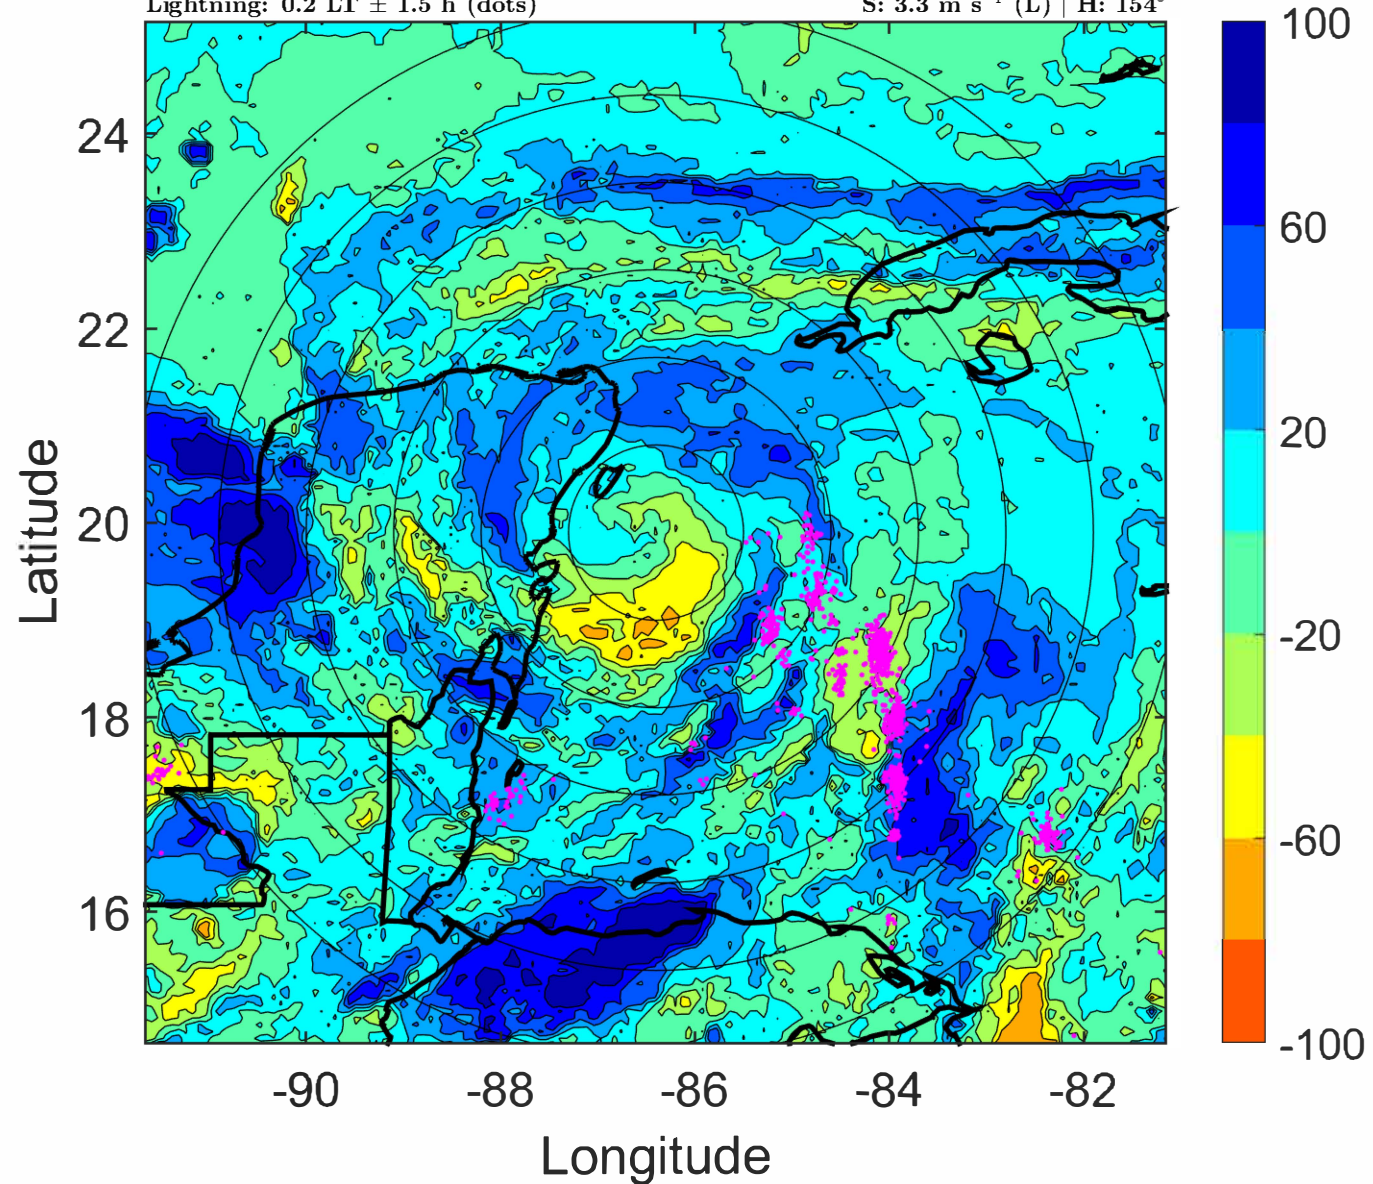

6-h IR BT Differences & Lightning

Δ t: 2021081906 (0.2 LT) - 2021081900 (18.3 LT)

Lightning: 0.2 LT $\pm$ 1.5 h (dots)

PT: LLCP | EA: ACT

07L (GRACE) | 70 kt C1

S: 3.3 m s⁻¹ (L) | H: 154°