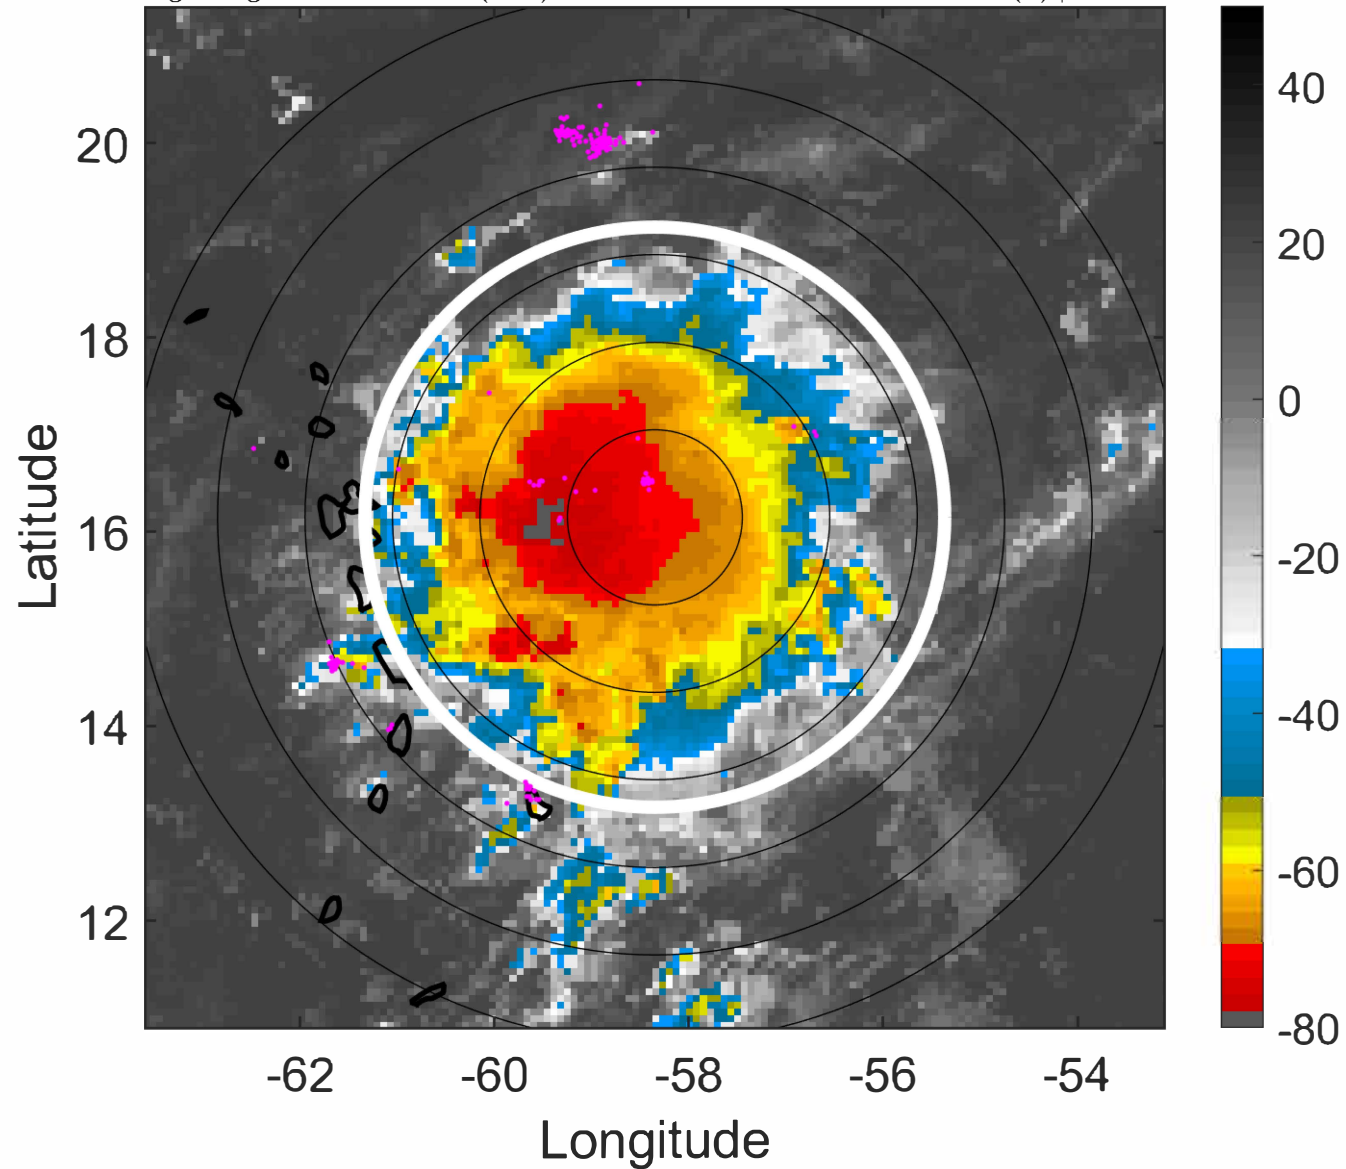

S: 1.6 m s⁻¹ (L) | H: 106°

IR BT & Lightning

t: 2021081415 (11.1 LT)

Lightning: 11.1 LT \pm 1.5 h (dots)

PT: LLCP | EA: ACT

07L (GRACE) | 35 kt TS

S: 1.5 m s⁻¹ (L) | H: 108°

6-h IR BT Differences & Lightning

Δ t: 2021081415 (11.1 LT) - 2021081409 (5.3 LT)

Lightning: 11.1 LT \pm 1.5 h (dots)

PT: LLCP | EA: ACT

07L (GRACE) | 35 kt TS

S: 1.5 m s⁻¹ (L) | H: 108°

IR BT & Lightning

t: 2021081418 (14 LT)

Lightning: 14 LT \pm 1.5 h (dots)