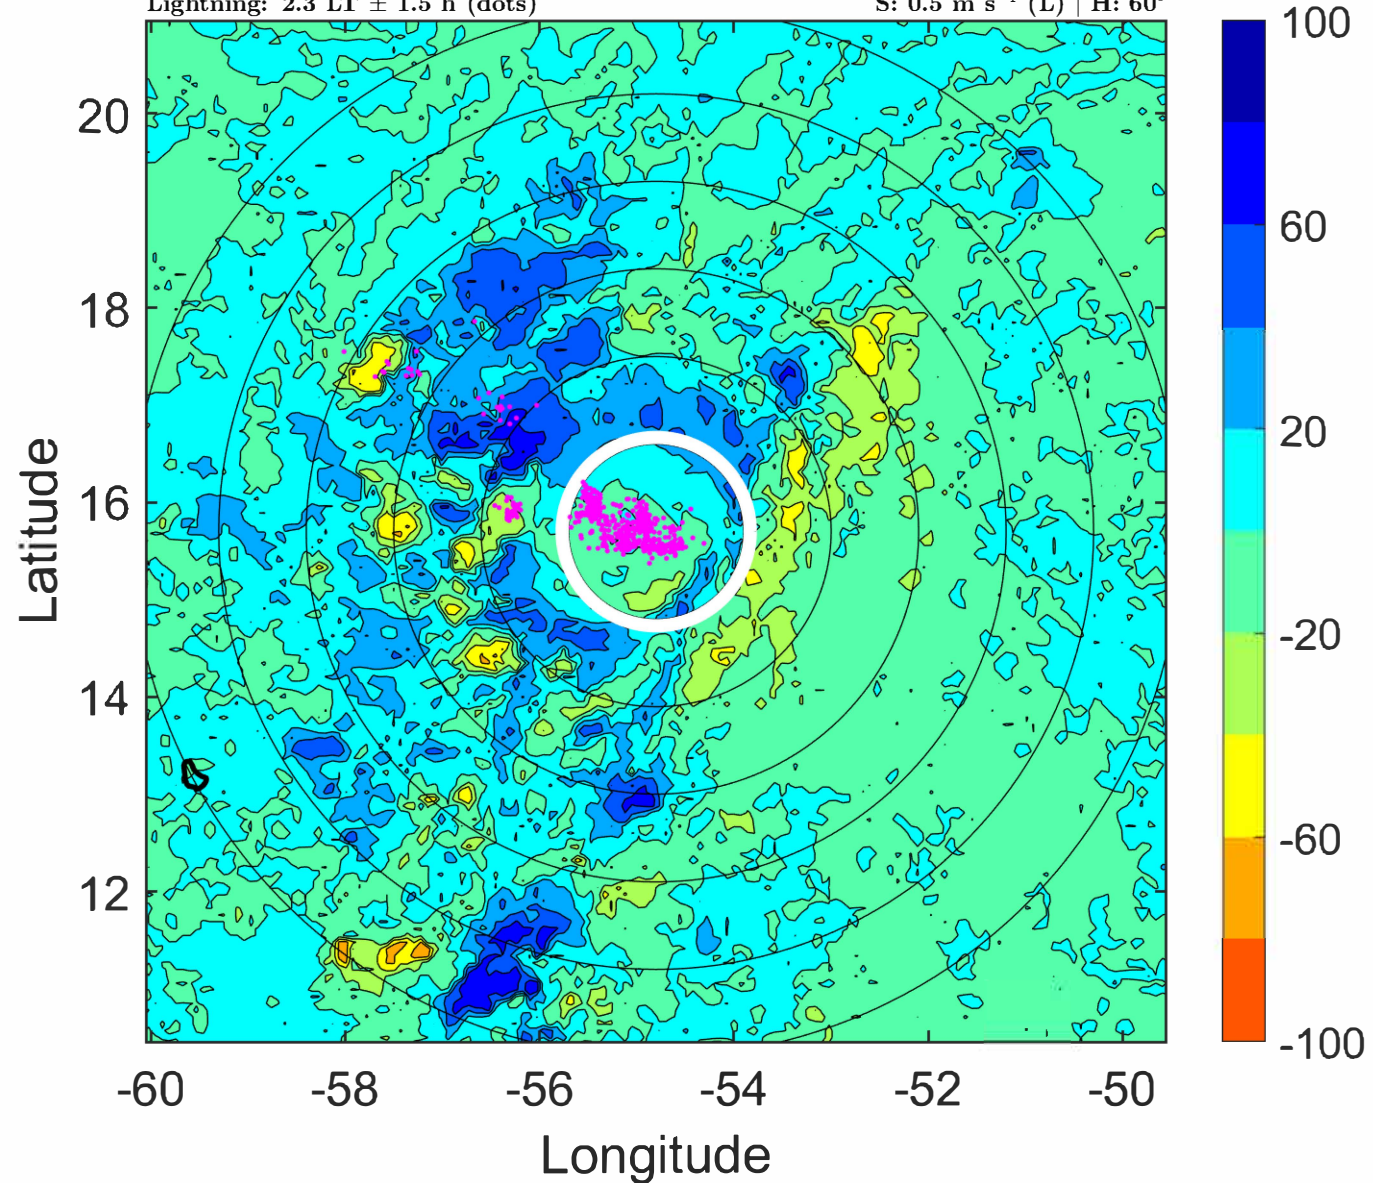

6-h IR BT Differences & Lightning

Δ t: 2021081406 (2.3 LT) - 2021081400 (20.5 LT)

Lightning: 2.3 LT $\pm$ 1.5 h (dots)

PT: LLCP | EA: ACT

07L (GRACE) | 30 kt TD

S: 0.5 m s⁻¹ (L) | H: 60°