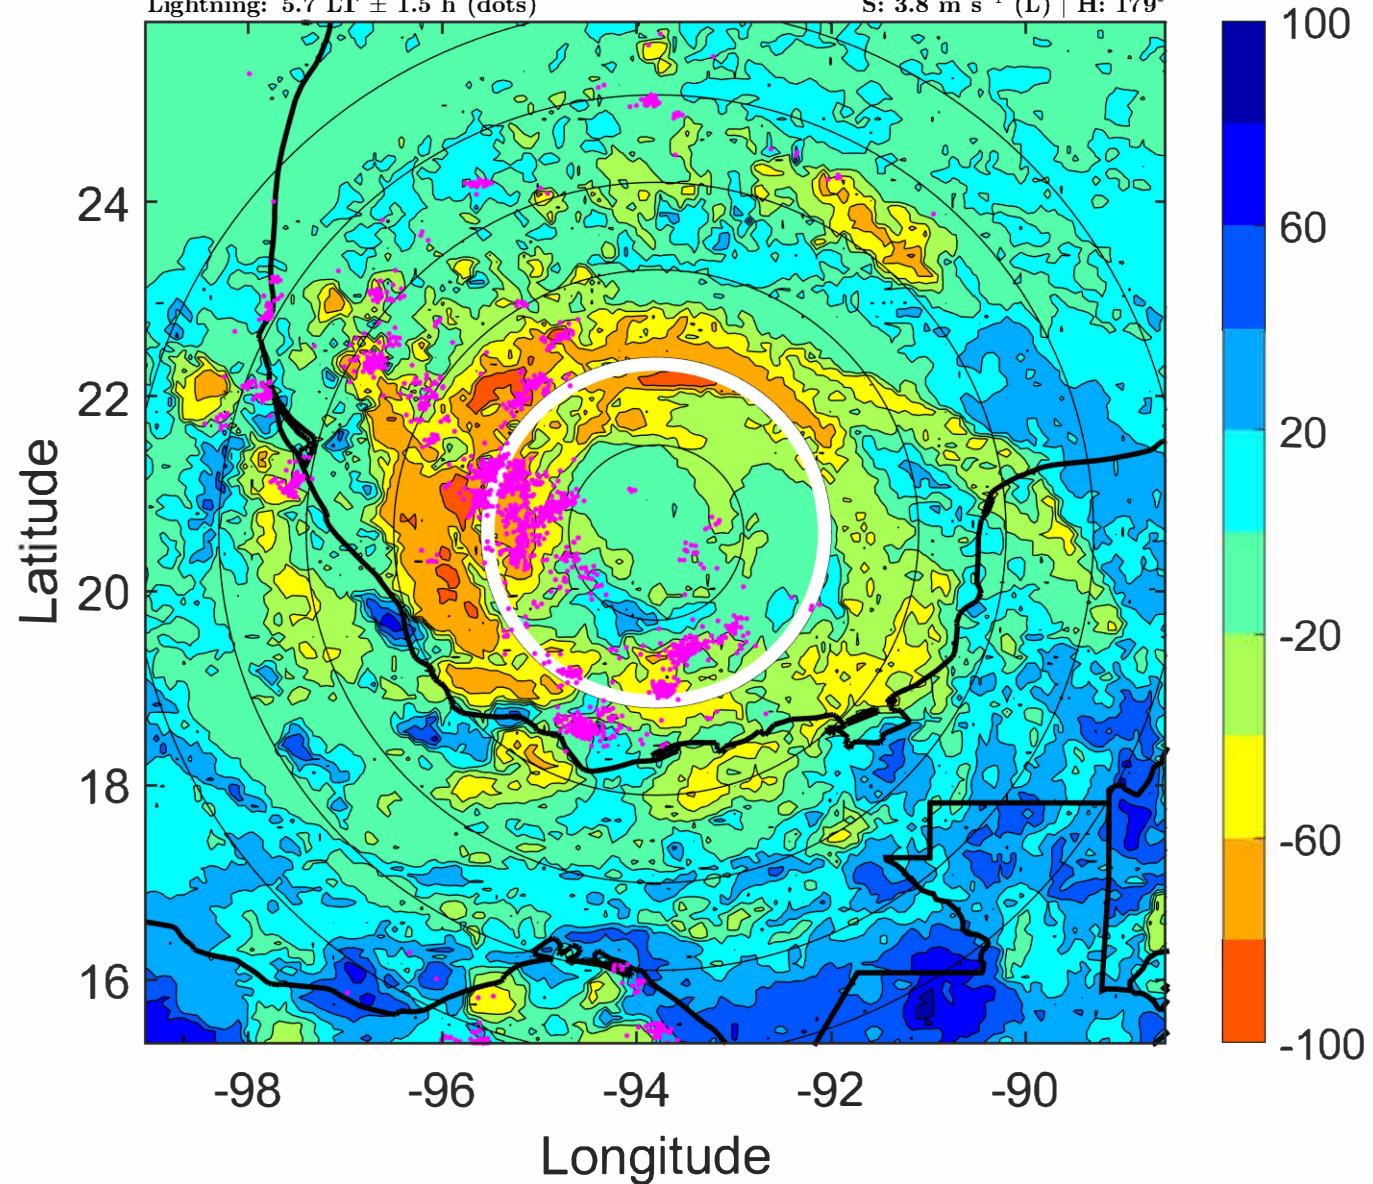

S: 3.8 m s⁻¹ (L) | H: 179°

6-h IR BT Differences & Lightning

Δ t: 2021082012 (5.7 LT) - 2021082006 (23.8 LT)

Lightning: 5.7 LT \pm 1.5 h (dots)

PT: LLCP | EA: ACT

07L (GRACE) | 75 kt C1

S: 3.8 m s⁻¹ (L) | H: 179°