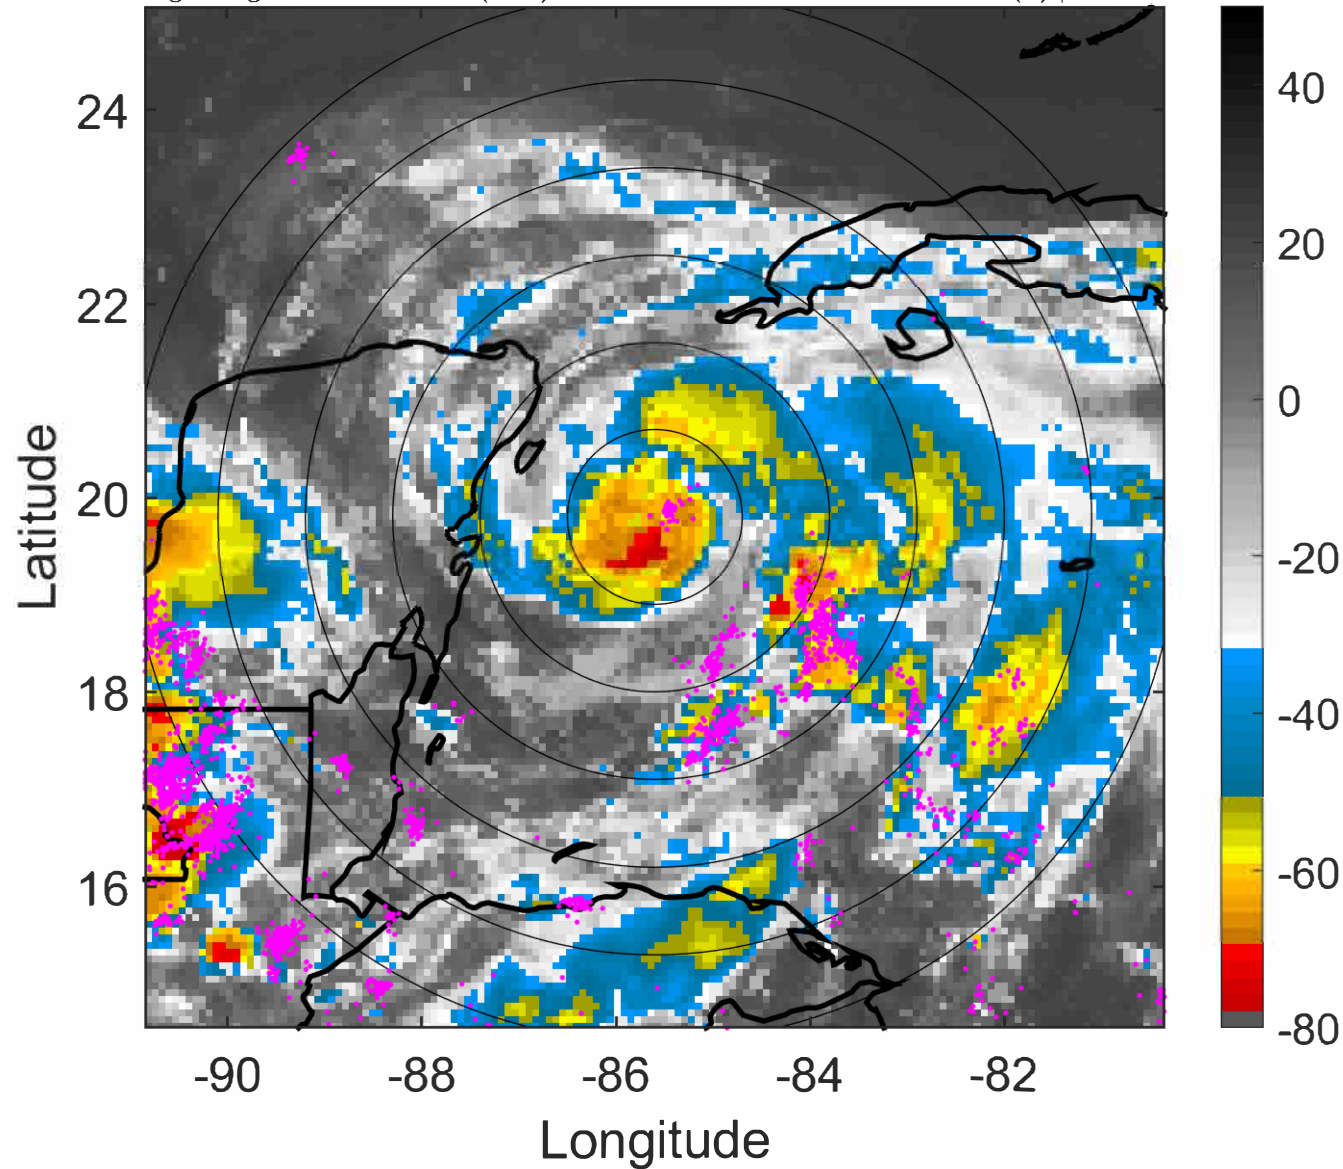

07L (GRACE) | 70 kt C1

S: 3.5 m s⁻¹ (L) | H: 120°

IR BT & Lightning

t: 2021081903 (21.3 LT)

Lightning: 21.3 LT \pm 1.5 h (dots)

PT: LLCP | EA: ACT

07L (GRACE) | 70 kt C1

S: 3.4 m s⁻¹ (L) | H: 137°