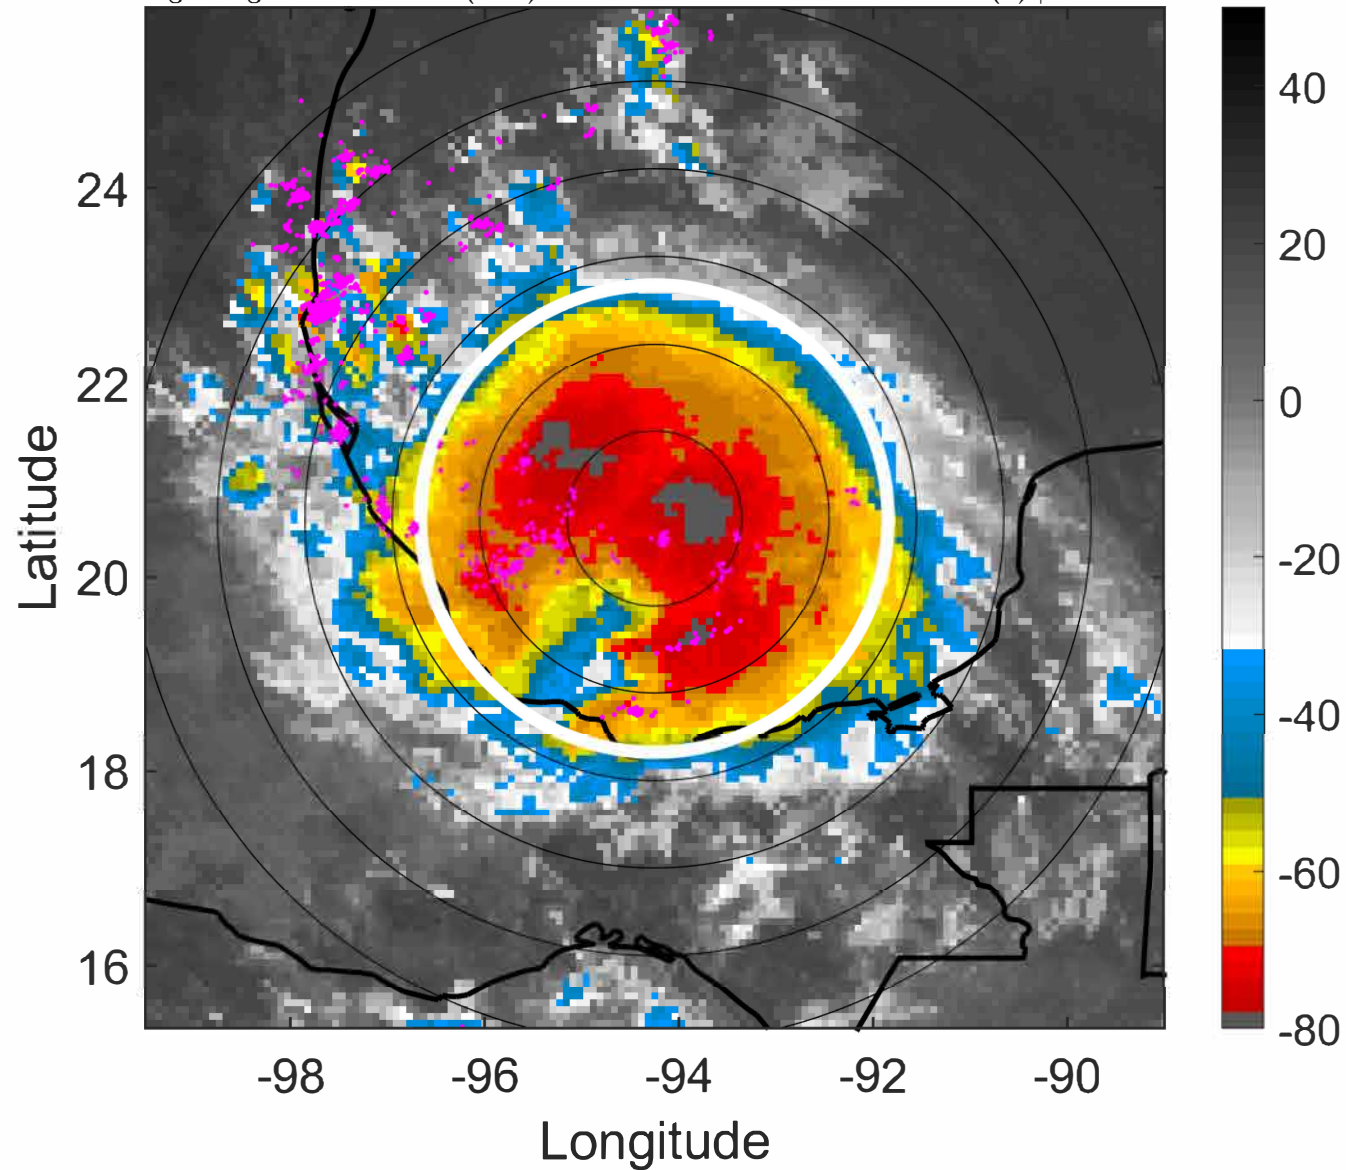

IR BT & Lightning

t: 2021082015 (8.7 LT)

Lightning: 8.7 LT \pm 1.5 h (dots)

PT: LLCP | EA: ACT

07L (GRACE) | 80 kt C1

S: 3.5 m s⁻¹ (L) | H: 173.5°

6-h IR BT Differences & Lightning

Δ t: 2021082015 (8.7 LT) - 2021082009 (2.8 LT)