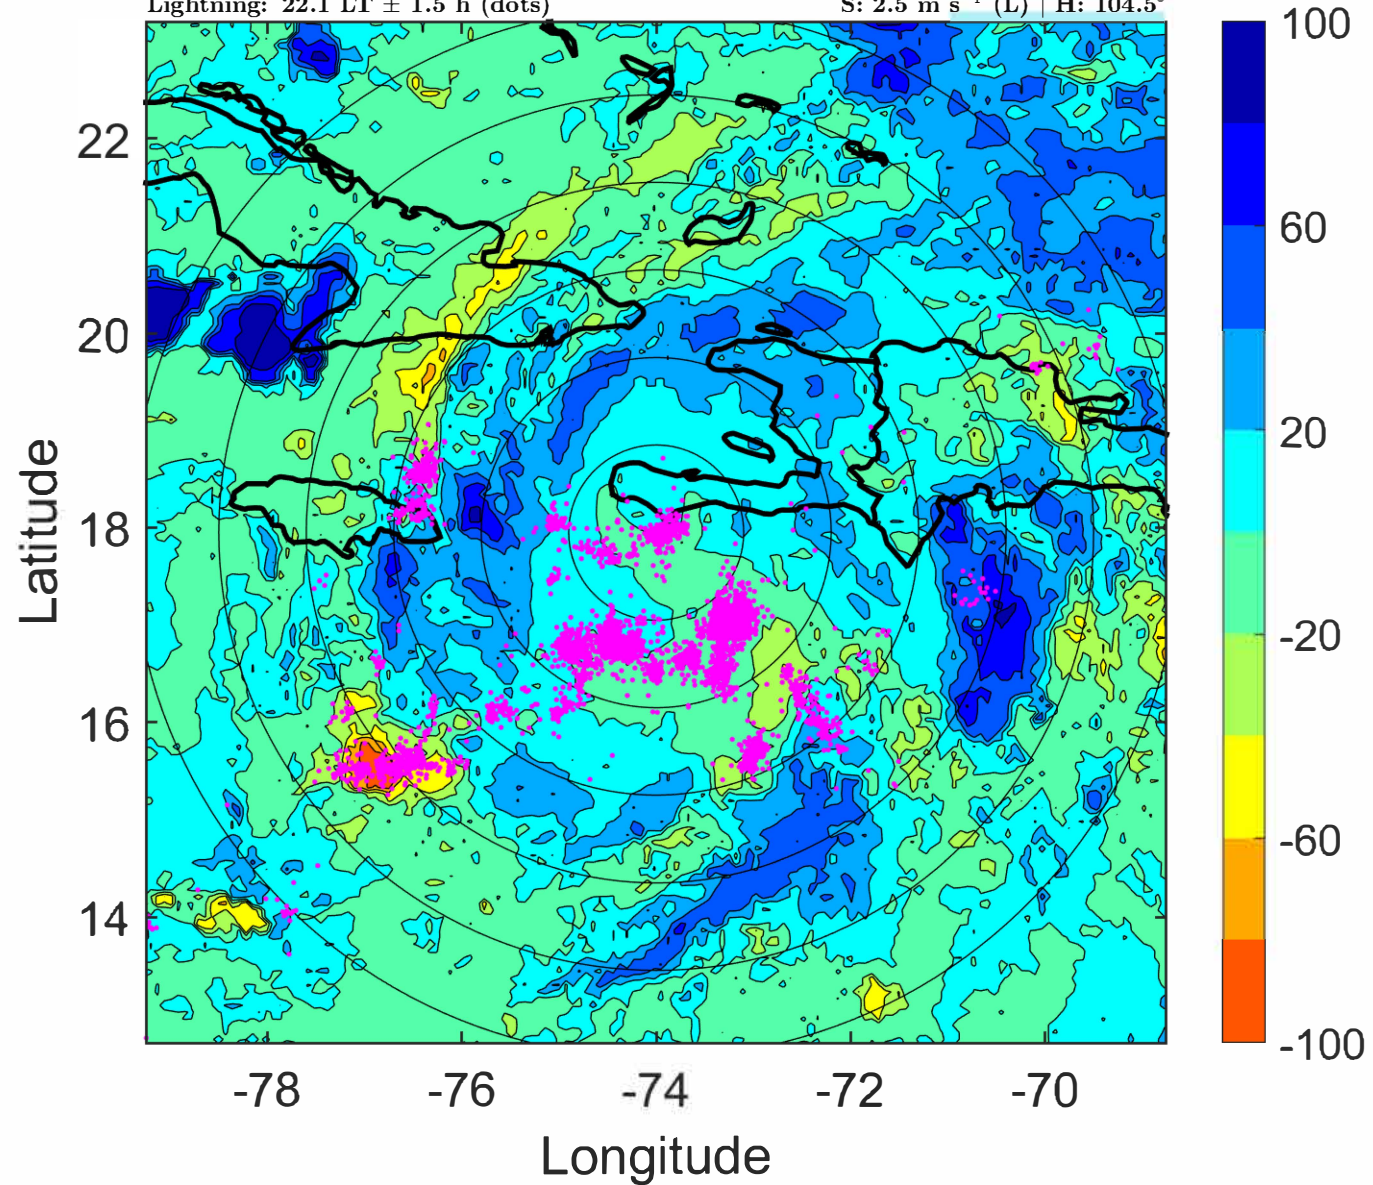

6-h IR BT Differences & Lightning

Δ t: 2021081703 (22.1 LT) - 2021081621 (16.2 LT)

Lightning: 22.1 LT $\pm$ 1.5 h (dots)

PT: LLCP | EA: ACT

07L (GRACE) | 37.5 kt TS

S: 2.5 m s⁻¹ (L) | H: 104.5°