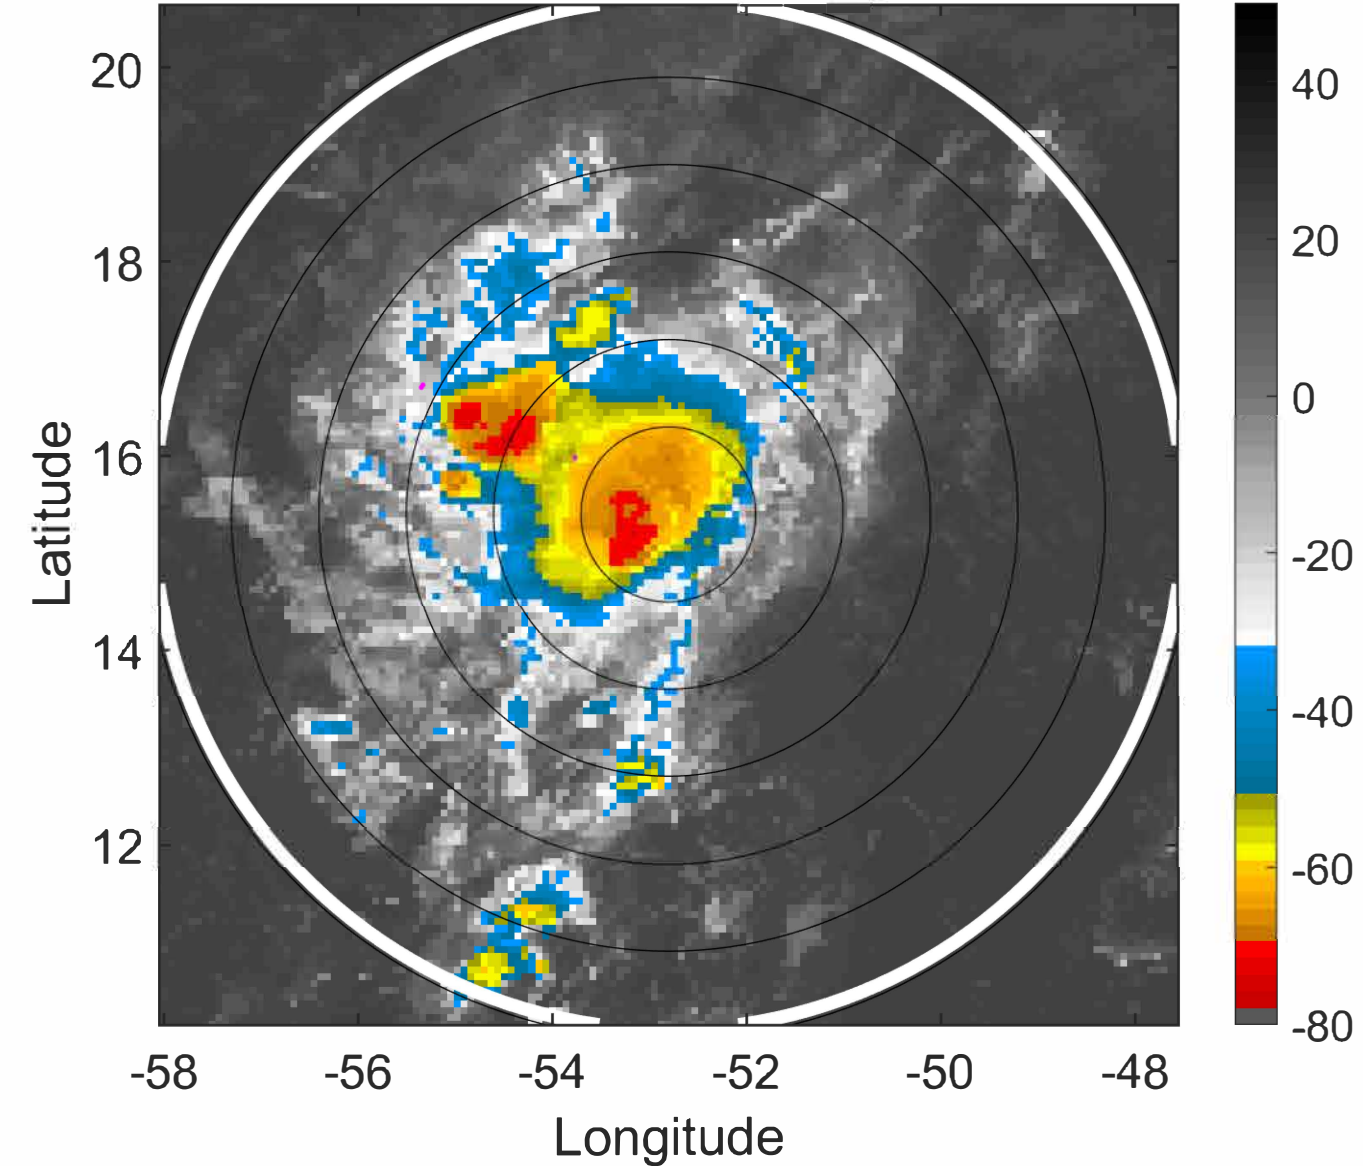

6-h IR BT Differences & Lightning

Δ t: 2021081400 (20.5 LT) - 2021081318 (14.6 LT)

Lightning: 20.5 LT \pm 1.5 h (dots)

PT: SLWP | EA: INACT

07L (GRACE) | 30 kt TD

S: 0.4 m s⁻¹ (L) | H: 301°

IR BT & Lightning

t: 2021081403 (23.4 LT)

Lightning: 23.4 LT \pm 1.5 h (dots)

PT: SLWP | EA: INACT

07L (GRACE) | 30 kt TD

S: 0.5 m s⁻¹ (L) | H: 180.5°

6-h IR BT Differences & Lightning

Δ t: 2021081403 (23.4 LT) - 2021081321 (17.5 LT)