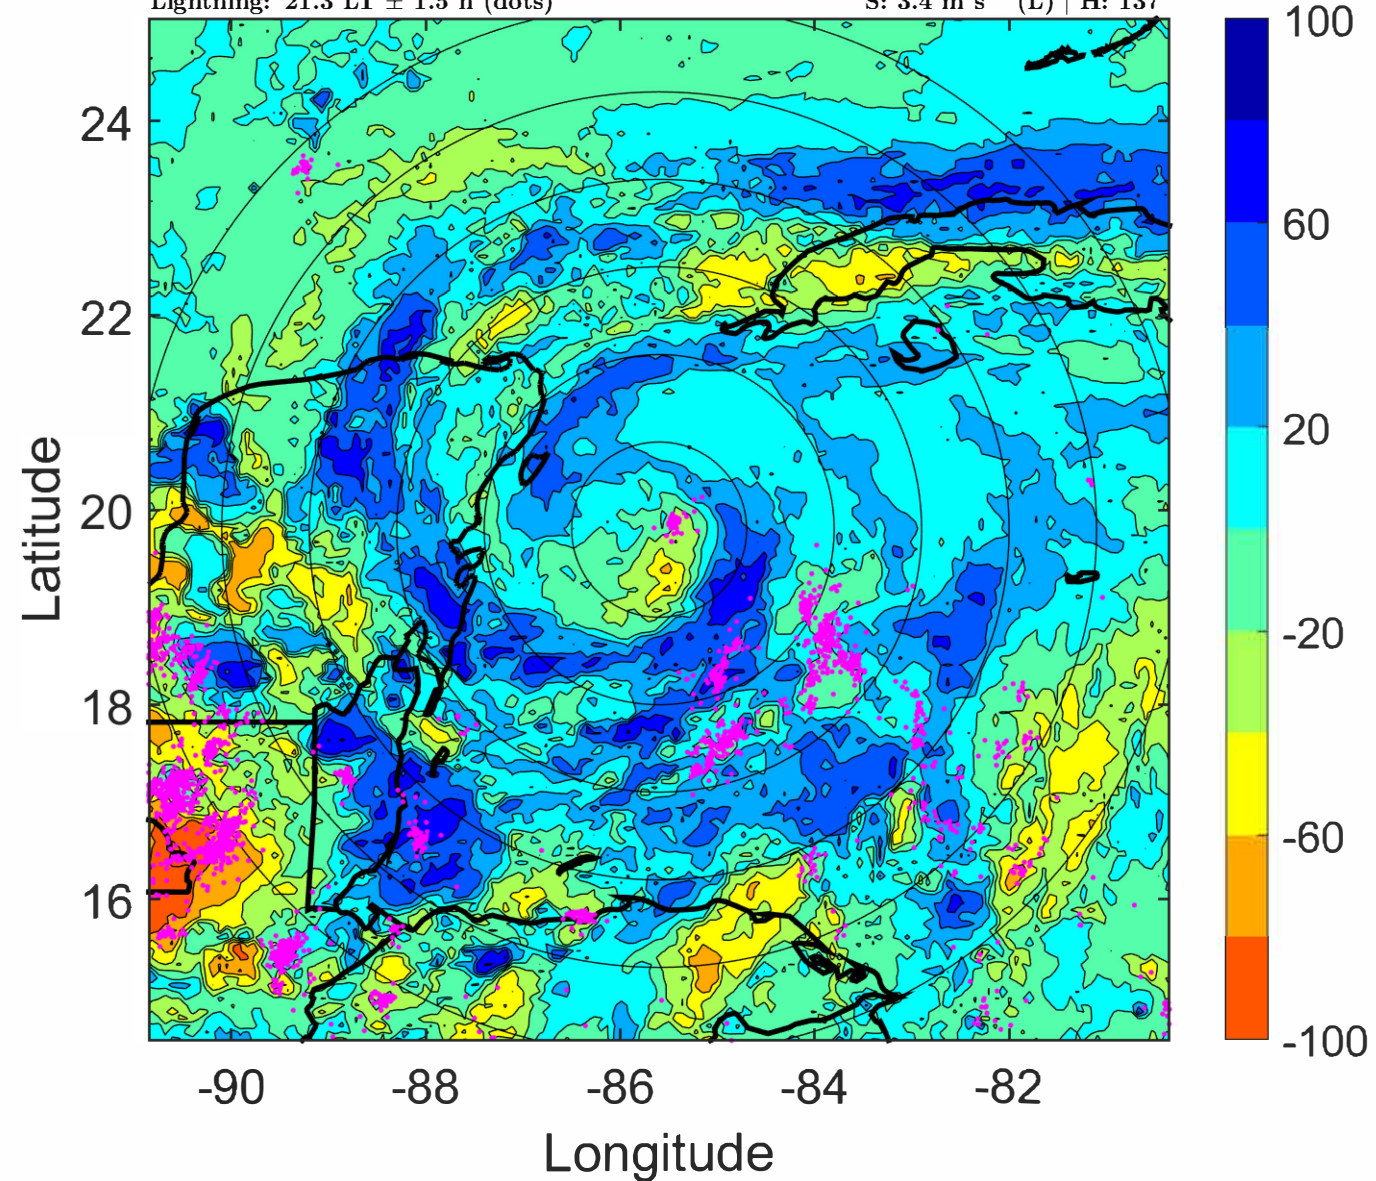

6-h IR BT Differences & Lightning

Δ t: 2021081903 (21.3 LT) - 2021081821 (15.4 LT)

Lightning: 21.3 LT \pm 1.5 h (dots)

PT: LLCP | EA: ACT

07L (GRACE) | 70 kt C1

S: 3.4 m s⁻¹ (L) | H: 137°

IR BT & Lightning

t: 2021081906 (0.2 LT)