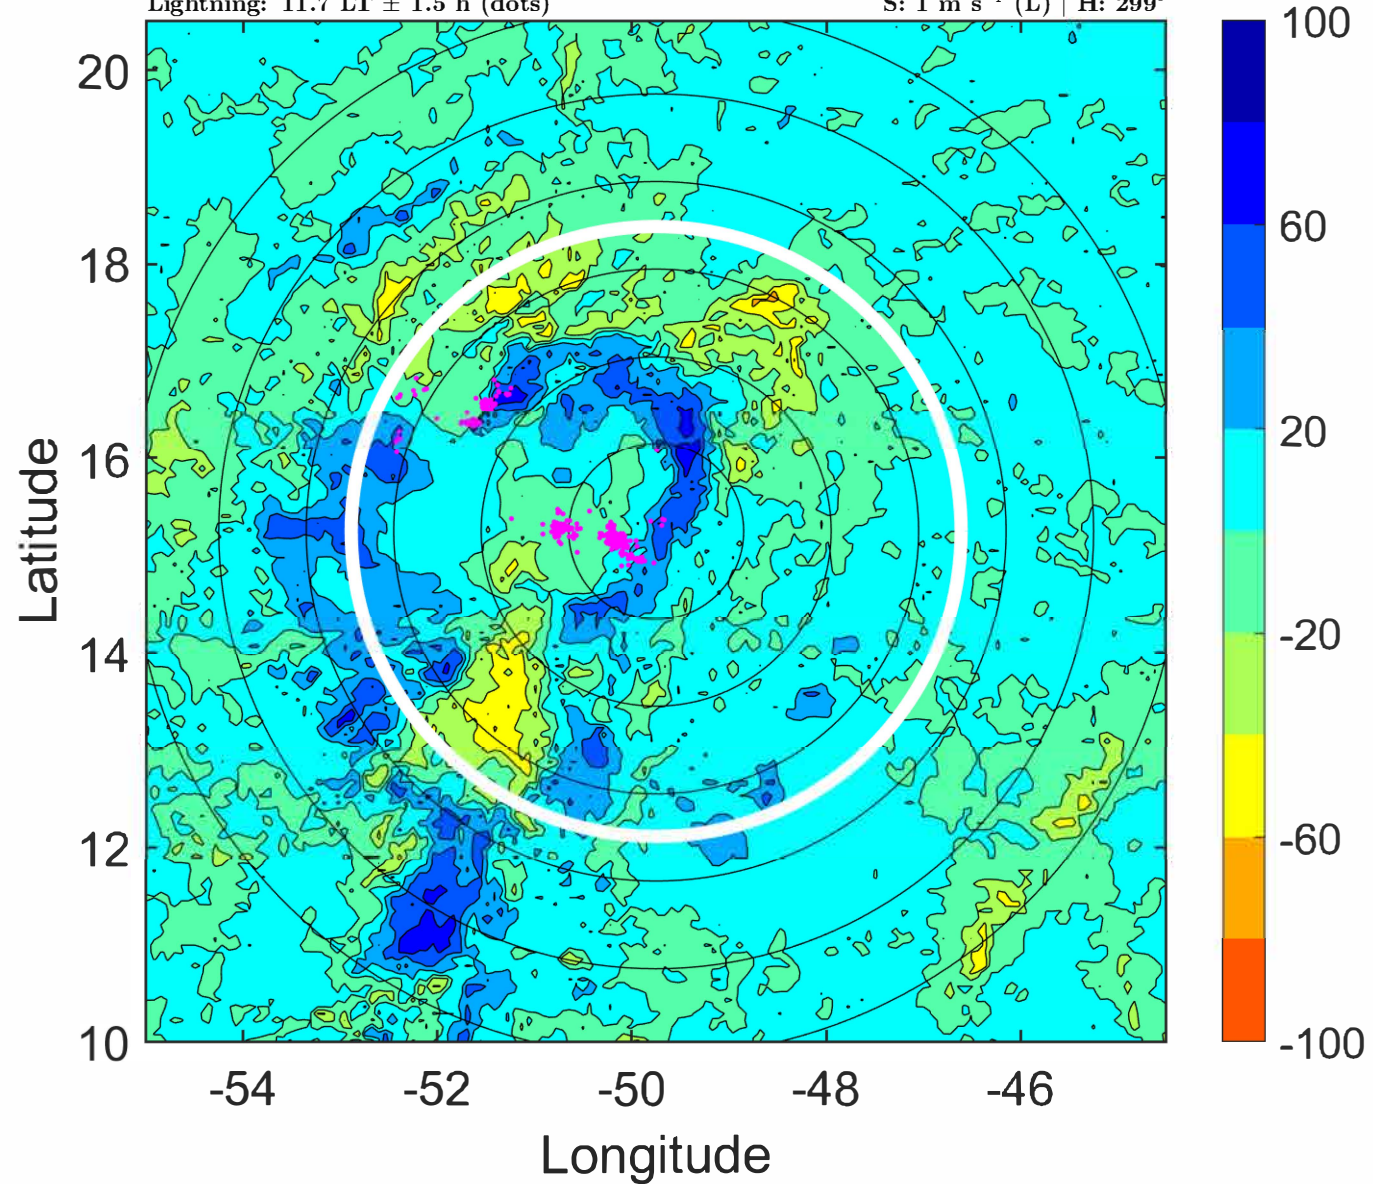

07L (GRACE) | 30 kt TD

S: 1 m s⁻¹ (L) | H: 299°

6-h IR BT Differences & Lightning

Δ t: 2021081315 (11.7 LT) - 2021081309 (5.8 LT)

Lightning: 11.7 LT \pm 1.5 h (dots)

PT: SLWP | EA: INACT

07L (GRACE) | 30 kt TD

S: 1 m s⁻¹ (L) | H: 299°

IR BT & Lightning

t: 2021081318 (14.6 LT)

Lightning: 14.6 LT \pm 1.5 h (dots)

PT: SLWP | EA: INACT

07L (GRACE) | 30 kt TD

S: 0.7 m s⁻¹ (L) | H: 290°

6-h IR BT Differences & Lightning