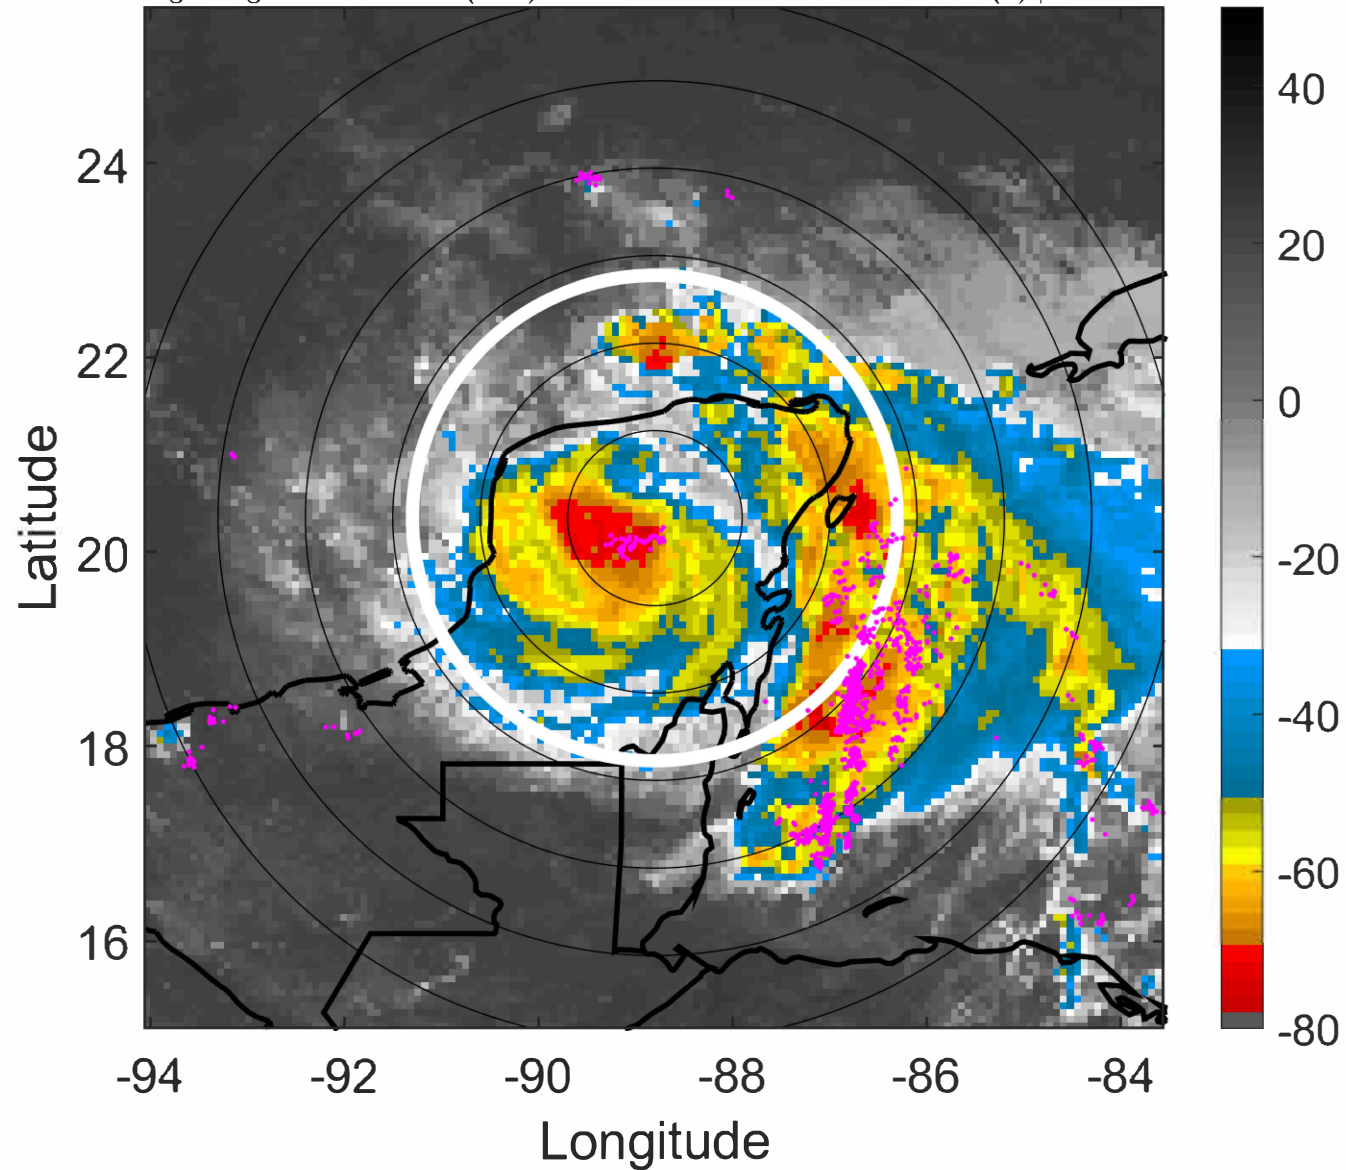

IR BT & Lightning

t: 2021081915 (9.1 LT)

Lightning: 9.1 LT $\pm$ 1.5 h (dots)

PT: LLCP | EA: ACT

07L (GRACE) | 52.5 kt TS

S: 3 m s⁻¹ (L) | H: 175.5°