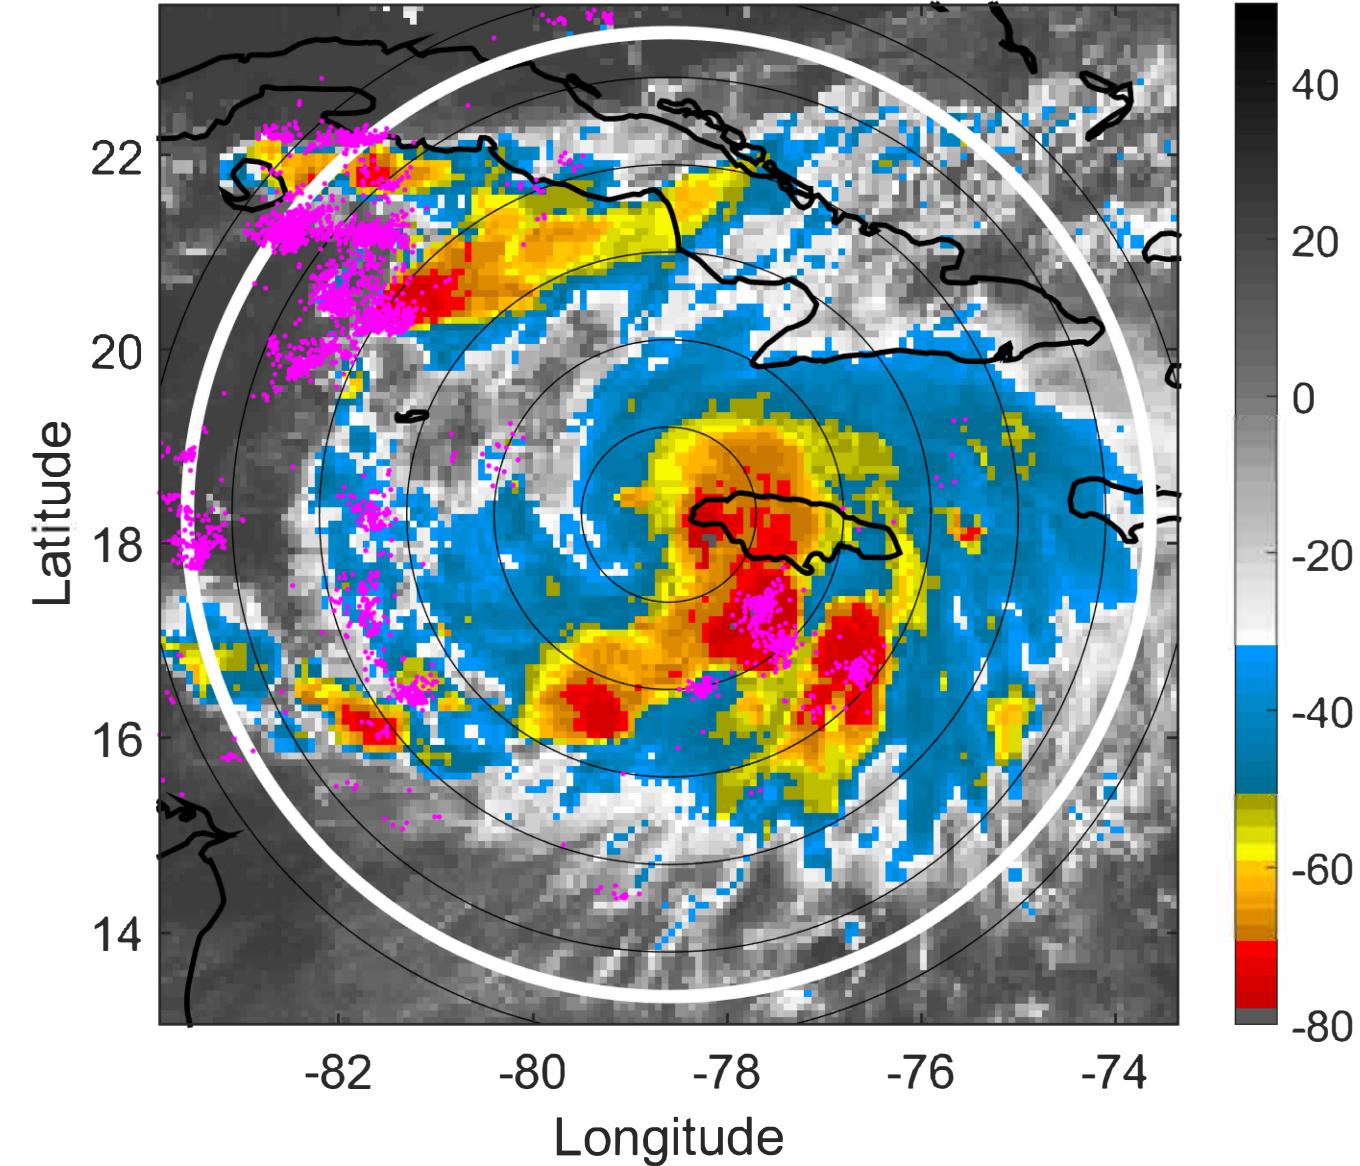

IR BT & Lightning

t: 2021081800 (18.8 LT)

Lightning: 18.8 LT $\pm$ 1.5 h (dots)

PT: LLCP | EA: ACT

07L (GRACE) | 50 kt TS

S: 2.6 m s⁻¹ (L) | H: 68°

6-h IR BT Differences & Lightning

Δ t: 2021081800 (18.8 LT) - 2021081718 (12.8 LT)

Lightning: 18.8 LT $\pm$ 1.5 h (dots)

PT: LLCP | EA: ACT

07L (GRACE) | 50 kt TS

S: 2.6 m s⁻¹ (L) | H: 68°