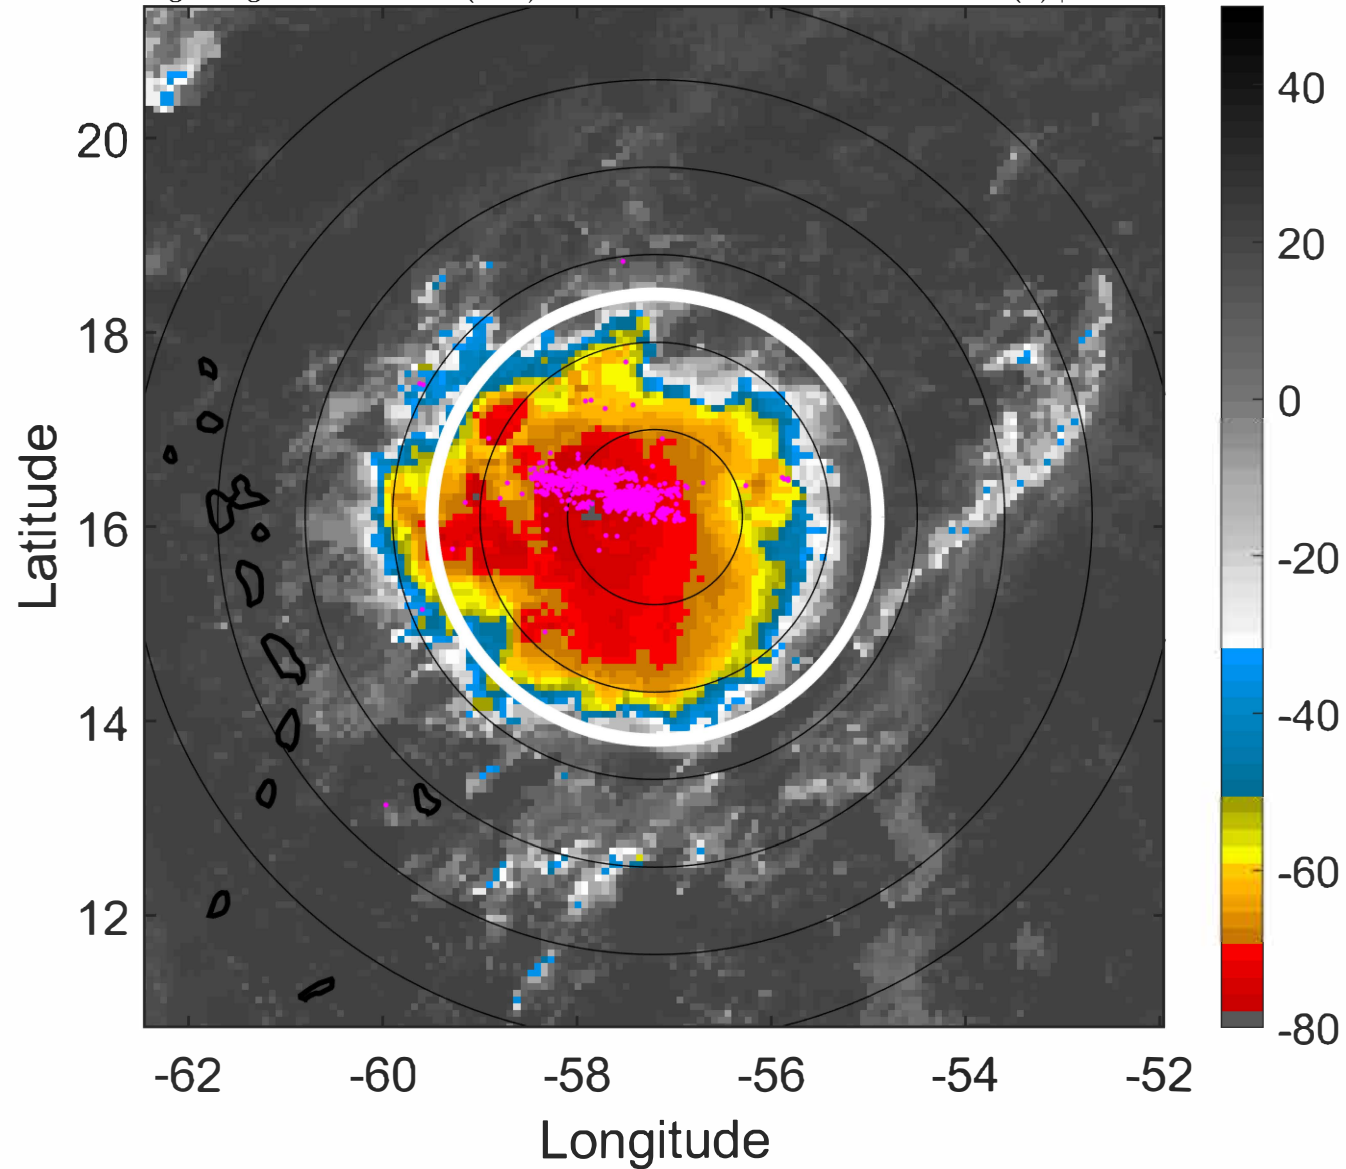

S: 0.5 m s⁻¹ (L) | H: 60°

IR BT & Lightning

t: 2021081409 (5.3 LT)

Lightning: 5.3 LT \pm 1.5 h (dots)

PT: LLCP | EA: ACT

07L (GRACE) | 32.5 kt TD

S: 1.1 m s⁻¹ (L) | H: 83°

6-h IR BT Differences & Lightning

Δ t: 2021081409 (5.3 LT) - 2021081403 (23.4 LT)

Lightning: 5.3 LT \pm 1.5 h (dots)

PT: LLCP | EA: ACT

07L (GRACE) | 32.5 kt TD

S: 1.1 m s⁻¹ (L) | H: 83°

IR BT & Lightning

t: 2021081412 (8.2 LT)

Lightning: 8.2 LT \pm 1.5 h (dots)

PT: LLCP | EA: ACT

07L (GRACE) | 35 kt TS

S: 1.6 m s⁻¹ (L) | H: 106°

6-h IR BT Differences & Lightning

Δ t: 2021081412 (8.2 LT) - 2021081406 (2.3 LT)

Lightning: 8.2 LT \pm 1.5 h (dots)

PT: LLCP | EA: ACT

07L (GRACE) | 35 kt TS