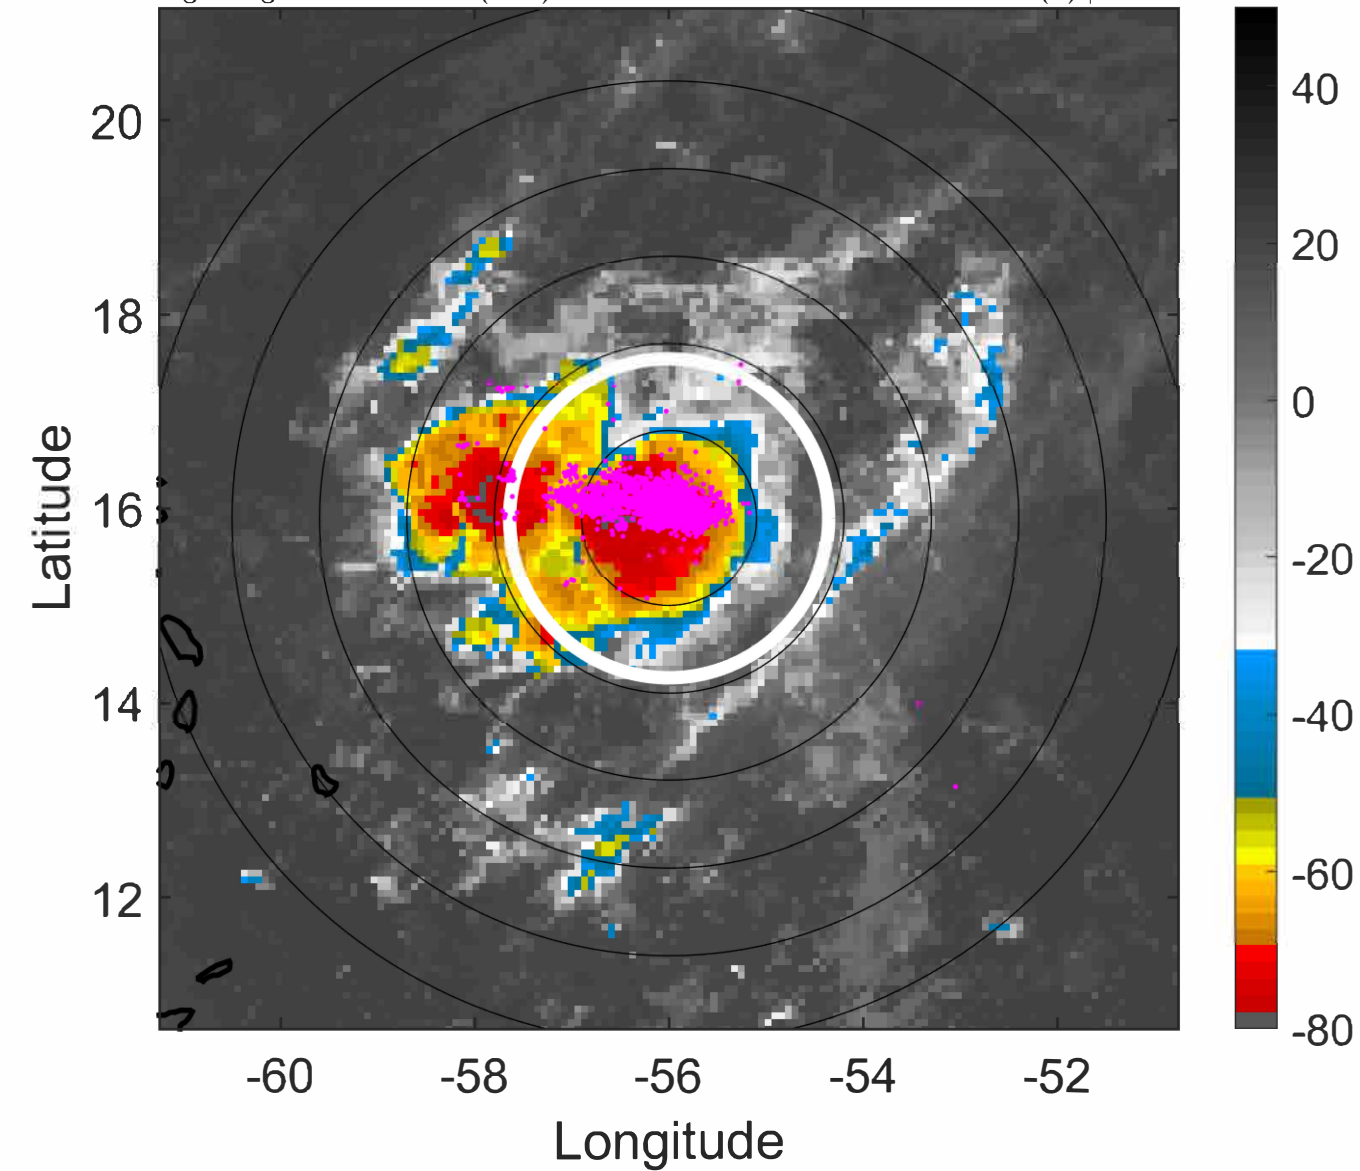

07L (GRACE) | 30 kt TD

S: 0.5 m s⁻¹ (L) | H: 60°

6-h IR BT Differences & Lightning

Δ t: 2021081406 (2.3 LT) - 2021081400 (20.5 LT)

Lightning: 2.3 LT \pm 1.5 h (dots)

PT: LLCP | EA: ACT

07L (GRACE) | 30 kt TD

S: 0.5 m s⁻¹ (L) | H: 60°

IR BT & Lightning

t: 2021081409 (5.3 LT)

Lightning: 5.3 LT \pm 1.5 h (dots)

PT: LLCP | EA: ACT

07L (GRACE) | 32.5 kt TD

S: 1.1 m s⁻¹ (L) | H: 83°

6-h IR BT Differences & Lightning

Δ t: 2021081409 (5.3 LT) - 2021081403 (23.4 LT)

Lightning: 5.3 LT \pm 1.5 h (dots)

PT: LLCP | EA: ACT

07L (GRACE) | 32.5 kt TD

S: 1.1 m s⁻¹ (L) | H: 83°

IR BT & Lightning

t: 2021081412 (8.2 LT)

Lightning: 8.2 LT \pm 1.5 h (dots)