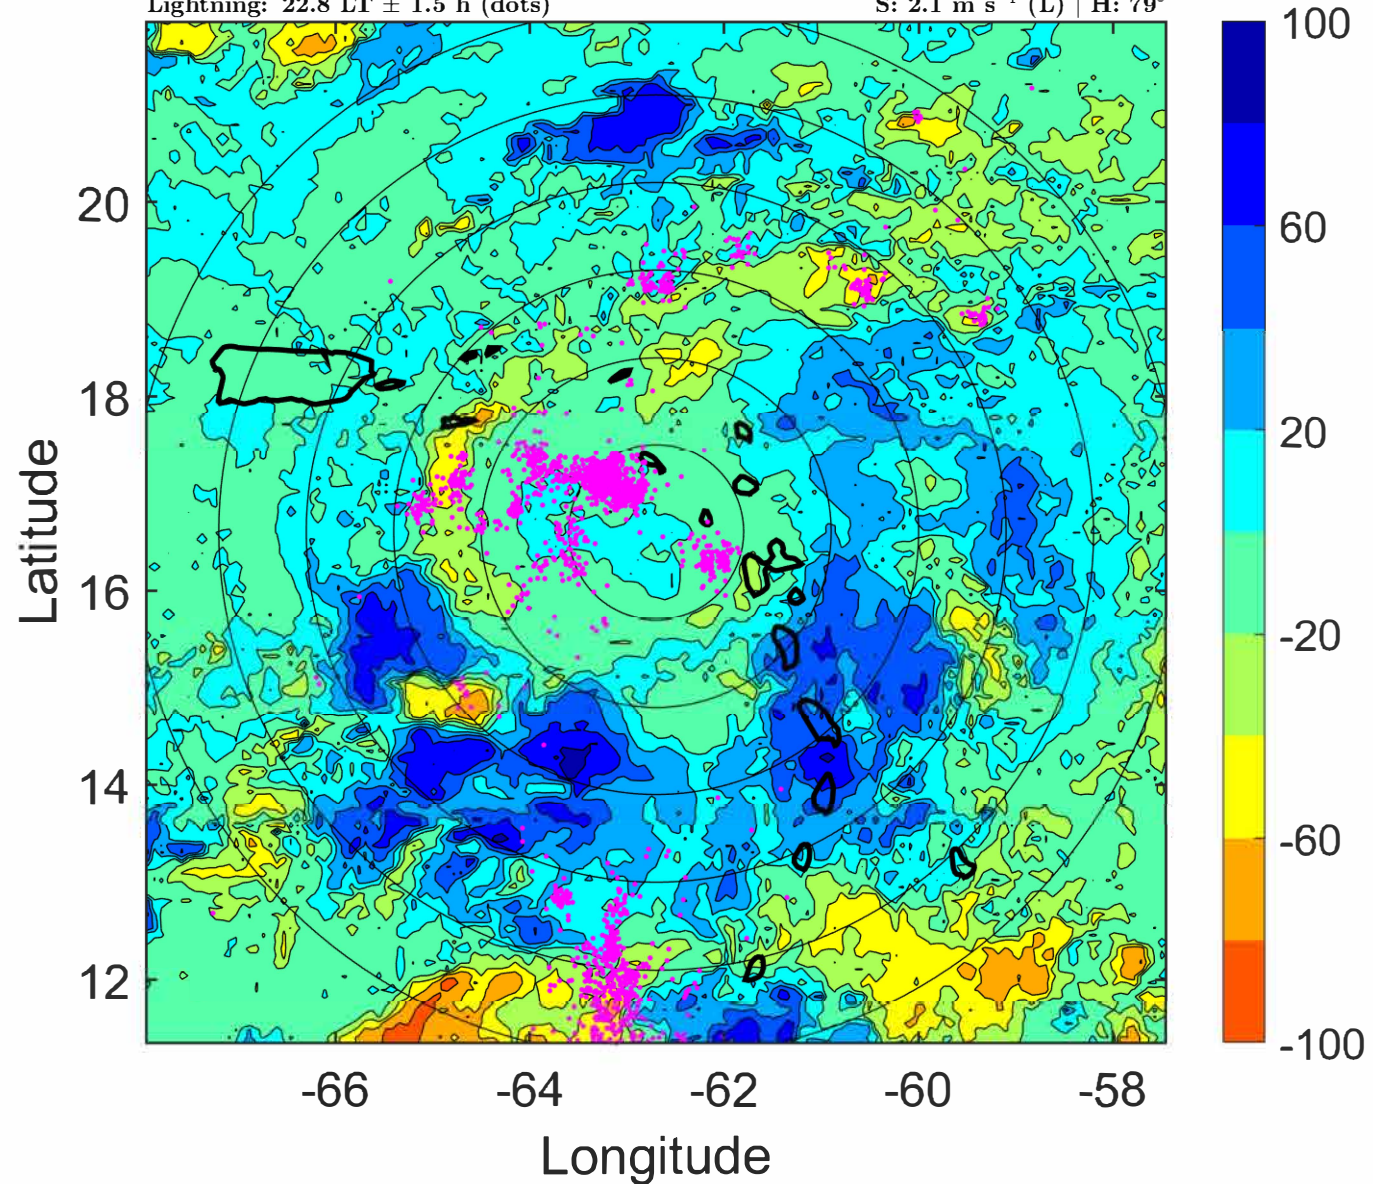

6-h IR BT Differences & Lightning

Δ t: 2021081503 (22.8 LT) - 2021081421 (17 LT)

Lightning: 22.8 LT $\pm$ 1.5 h (dots)

PT: LLCP | EA: ACT

07L (GRACE) | 30 kt TD

S: 2.1 m s⁻¹ (L) | H: 79°