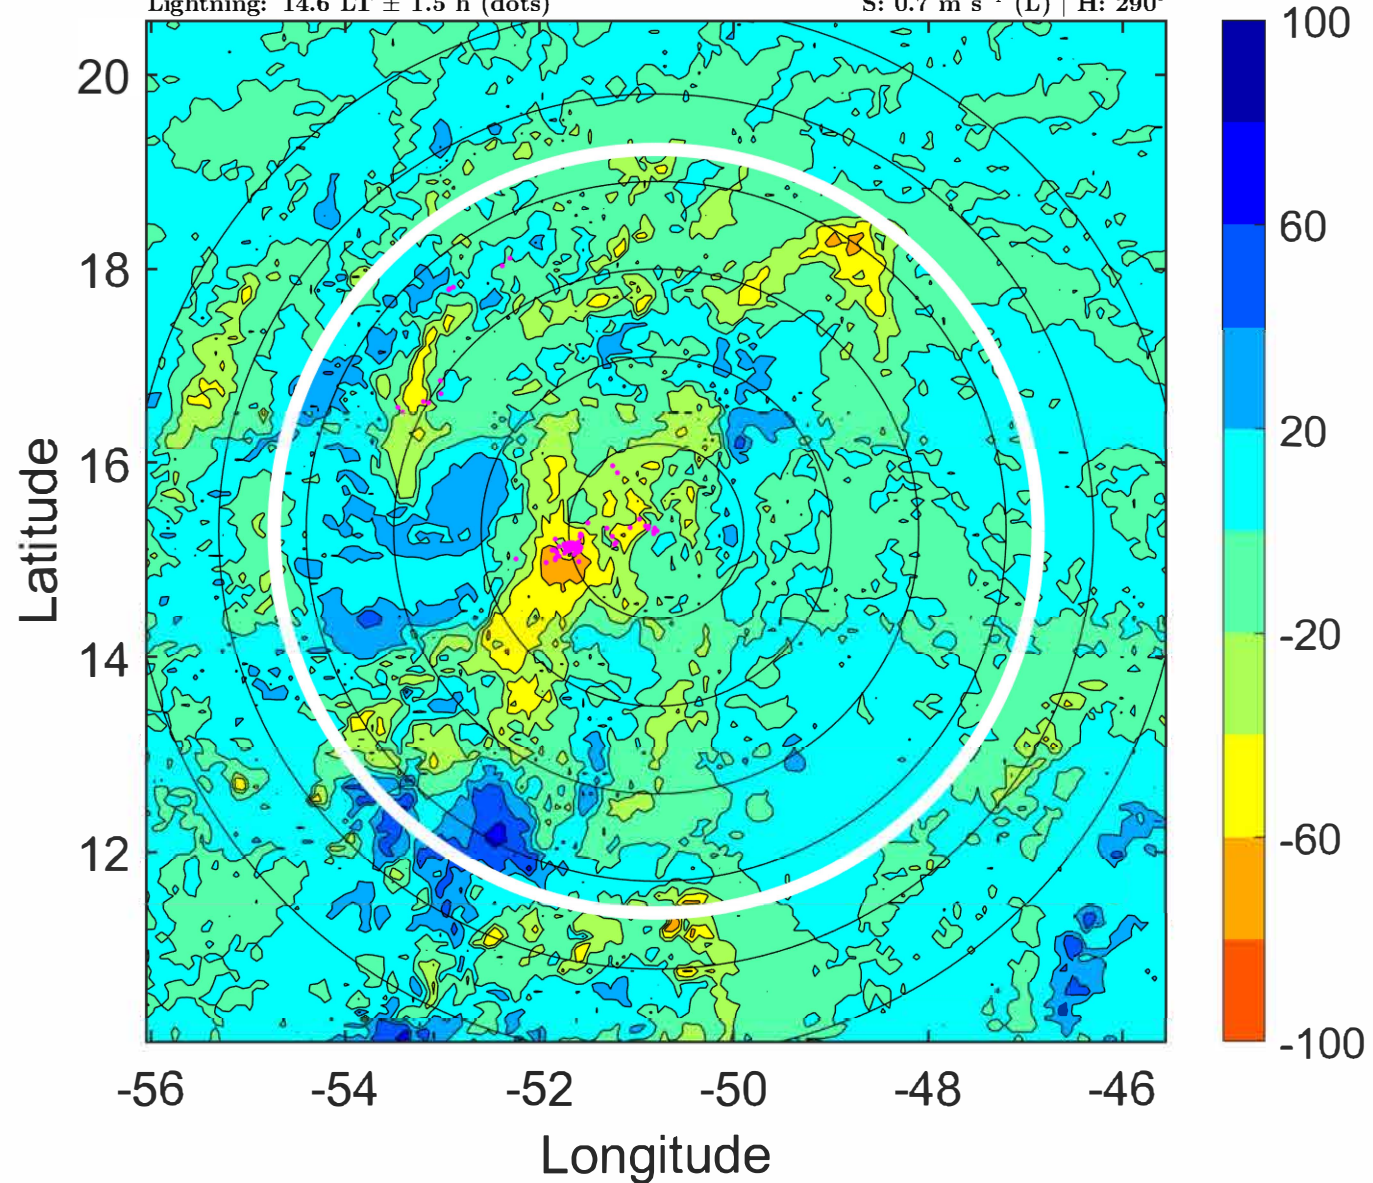

07L (GRACE) | 30 kt TD

S: 1 m s⁻¹ (L) | H: 299°

6-h IR BT Differences & Lightning

Δ t: 2021081315 (11.7 LT) - 2021081309 (5.8 LT)

Lightning: 11.7 LT \pm 1.5 h (dots)

PT: SLWP | EA: INACT

07L (GRACE) | 30 kt TD

S: 1 m s⁻¹ (L) | H: 299°

IR BT & Lightning

t: 2021081318 (14.6 LT)

Lightning: 14.6 LT \pm 1.5 h (dots)

PT: SLWP | EA: INACT

07L (GRACE) | 30 kt TD

S: 0.7 m s⁻¹ (L) | H: 290°

6-h IR BT Differences & Lightning

Δ t: 2021081318 (14.6 LT) - 2021081312 (8.8 LT)

Lightning: 14.6 LT \pm 1.5 h (dots)

PT: SLWP | EA: INACT

07L (GRACE) | 30 kt TD

S: 0.7 m s⁻¹ (L) | H: 290°

IR BT & Lightning

t: 2021081321 (17.5 LT)

Lightning: 17.5 LT \pm 1.5 h (dots)