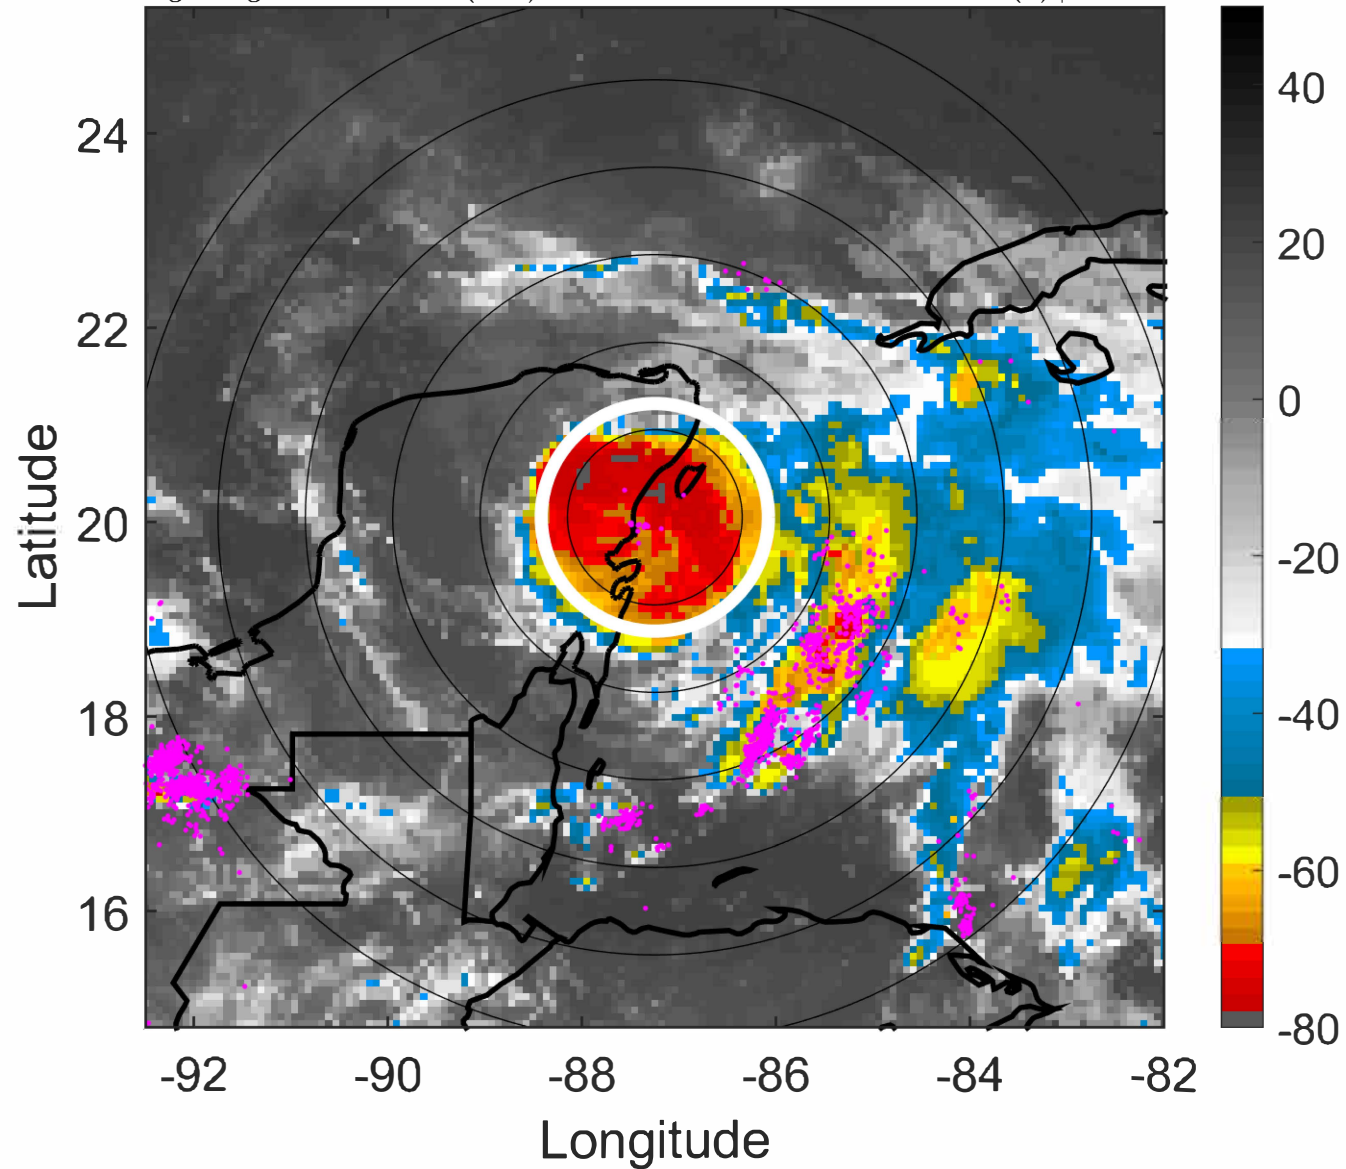

IR BT & Lightning

t: 2021081909 (3.2 LT)

Lightning: 3.2 LT $\pm$ 1.5 h (dots)

PT: LLCP | EA: ACT

07L (GRACE) | 65 kt C1

S: 3.2 m s⁻¹ (L) | H: 161°