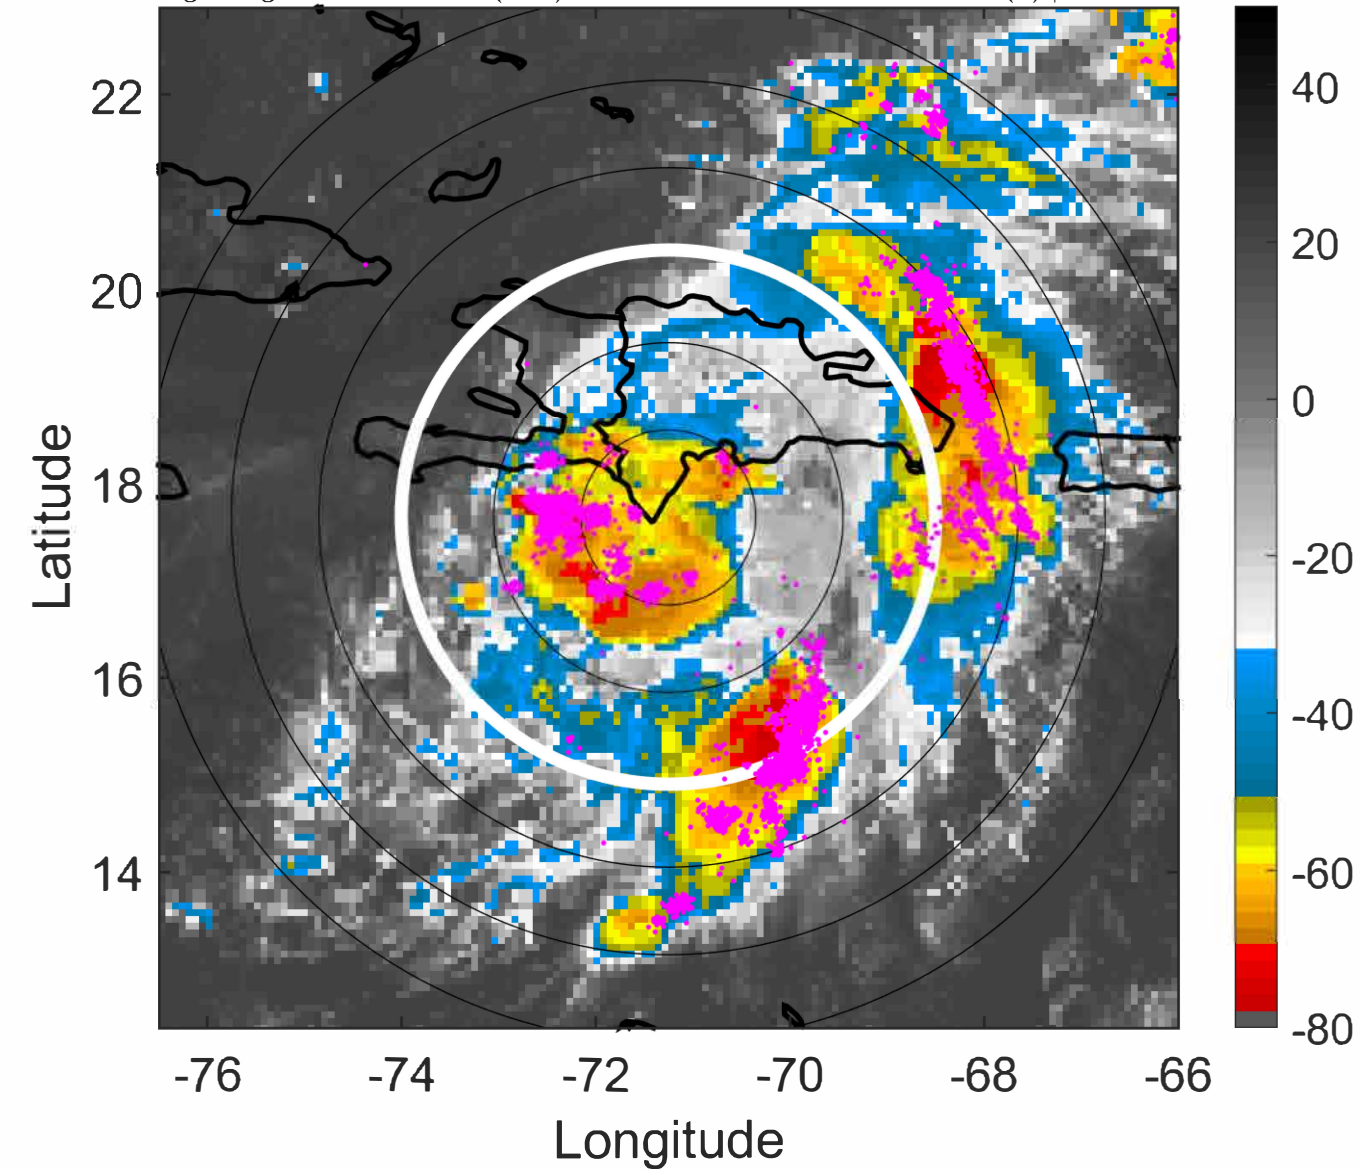

IR BT & Lightning

t: 2021081615 (10.3 LT)

Lightning: 10.3 LT $\pm$ 1.5 h (dots)

PT: LLCP | EA: ACT

07L (GRACE) | 35 kt TS

S: 2.9 m s⁻¹ (L) | H: 131.5°

6-h IR BT Differences & Lightning

Δ t: 2021081615 (10.3 LT) - 2021081609 (4.3 LT)

Lightning: 10.3 LT $\pm$ 1.5 h (dots)

PT: LLCP | EA: ACT

07L (GRACE) | 35 kt TS

S: 2.9 m s⁻¹ (L) | H: 131.5°