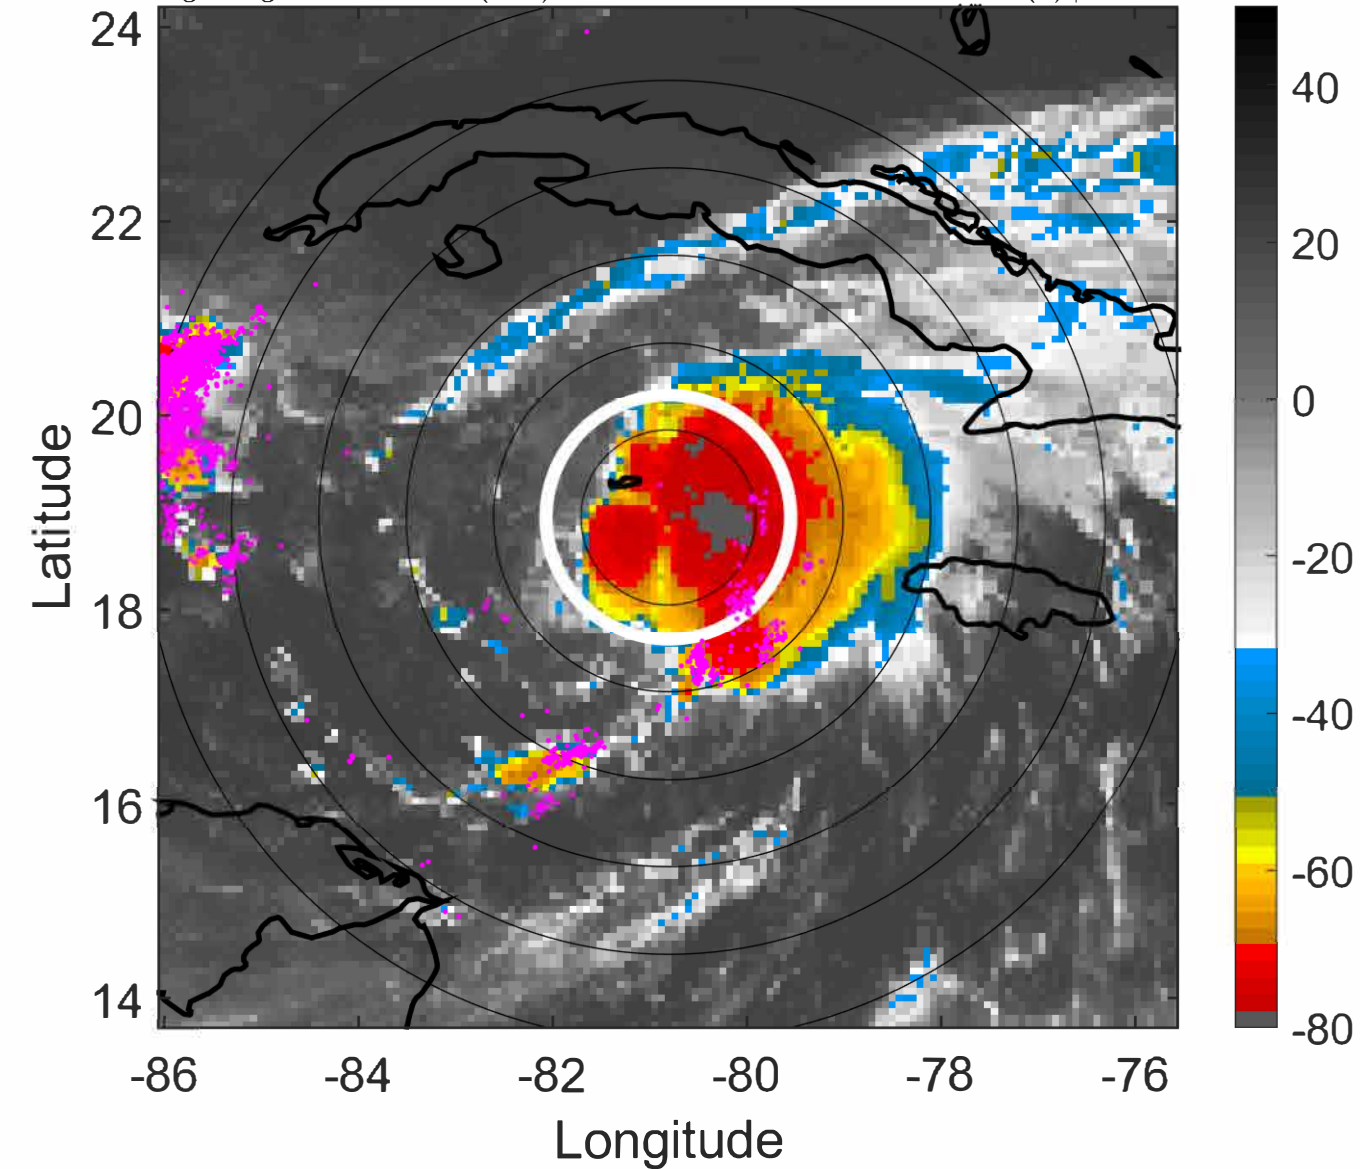

IR BT & Lightning

t: 2021081809 (3.6 LT)

Lightning: 3.6 LT $\pm$ 1.5 h (dots)

PT: LLCP | EA: ACT

07L (GRACE) | 60 kt TS

S: 3.9 m s⁻¹ (L) | H: 128°

6-h IR BT Differences & Lightning

Δ t: 2021081809 (3.6 LT) - 2021081803 (21.7 LT)

Lightning: 3.6 LT $\pm$ 1.5 h (dots)

PT: LLCP | EA: ACT

07L (GRACE) | 60 kt TS

S: 3.9 m s⁻¹ (L) | H: 128°