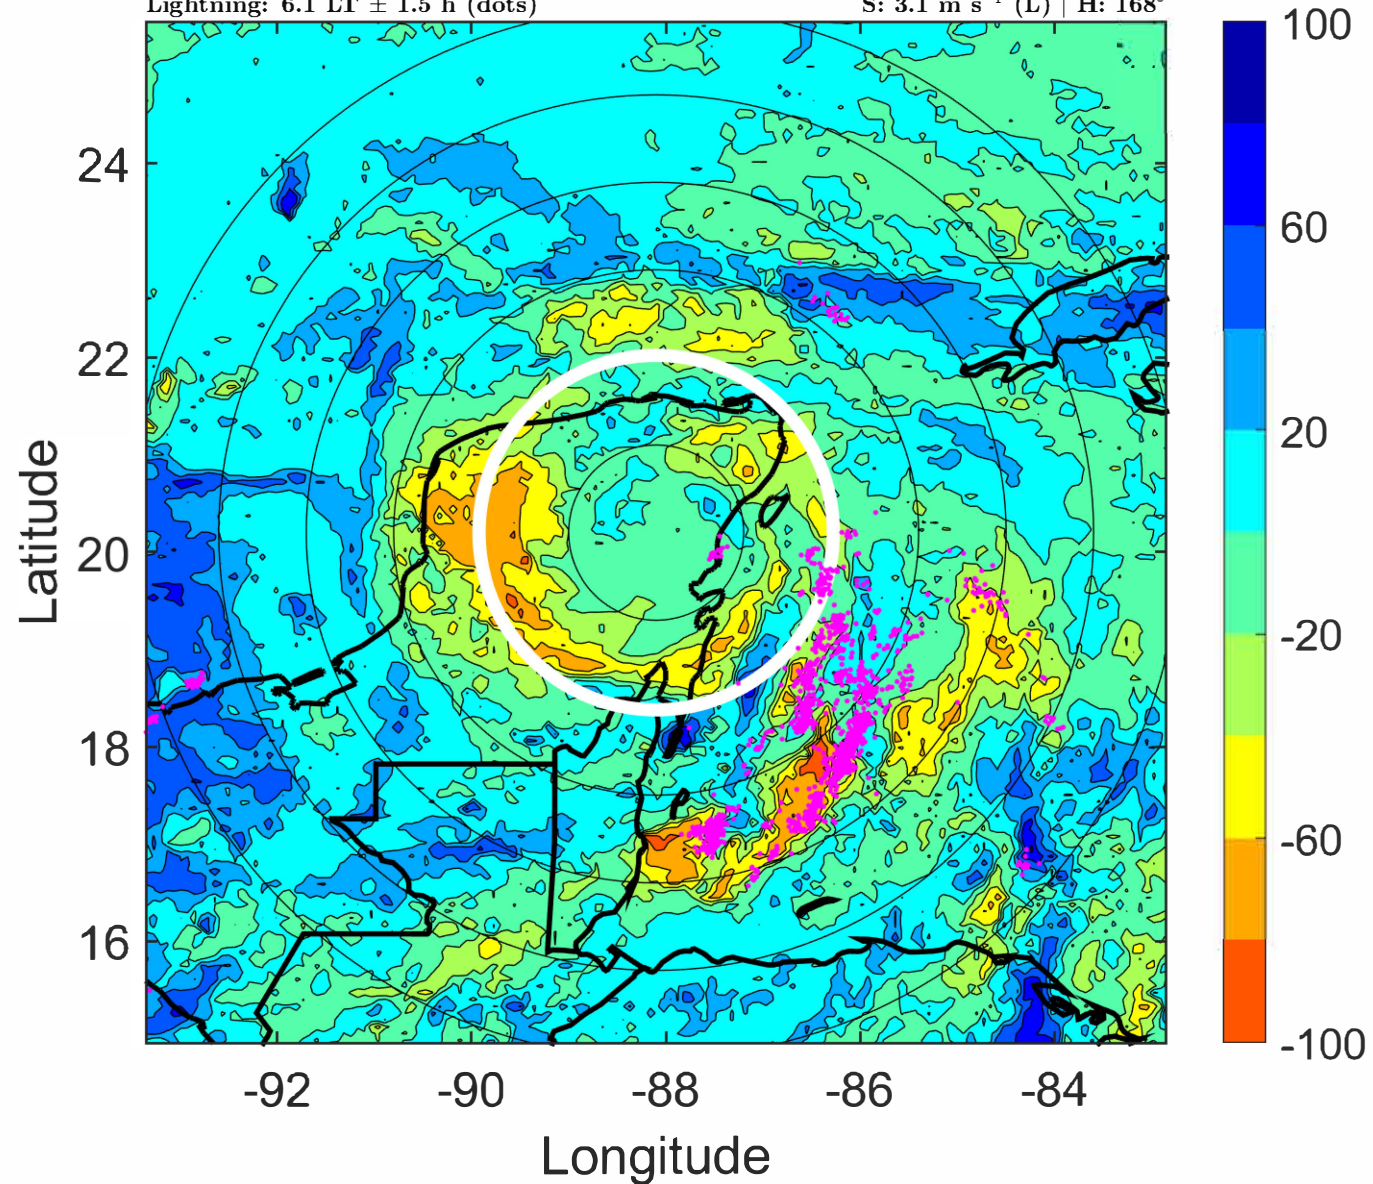

6-h IR BT Differences & Lightning

Δ t: 2021081912 (6.1 LT) - 2021081906 (0.2 LT)

Lightning: 6.1 LT $\pm$ 1.5 h (dots)

PT: LLCP | EA: ACT

07L (GRACE) | 60 kt TS

S: 3.1 m s⁻¹ (L) | H: 168°