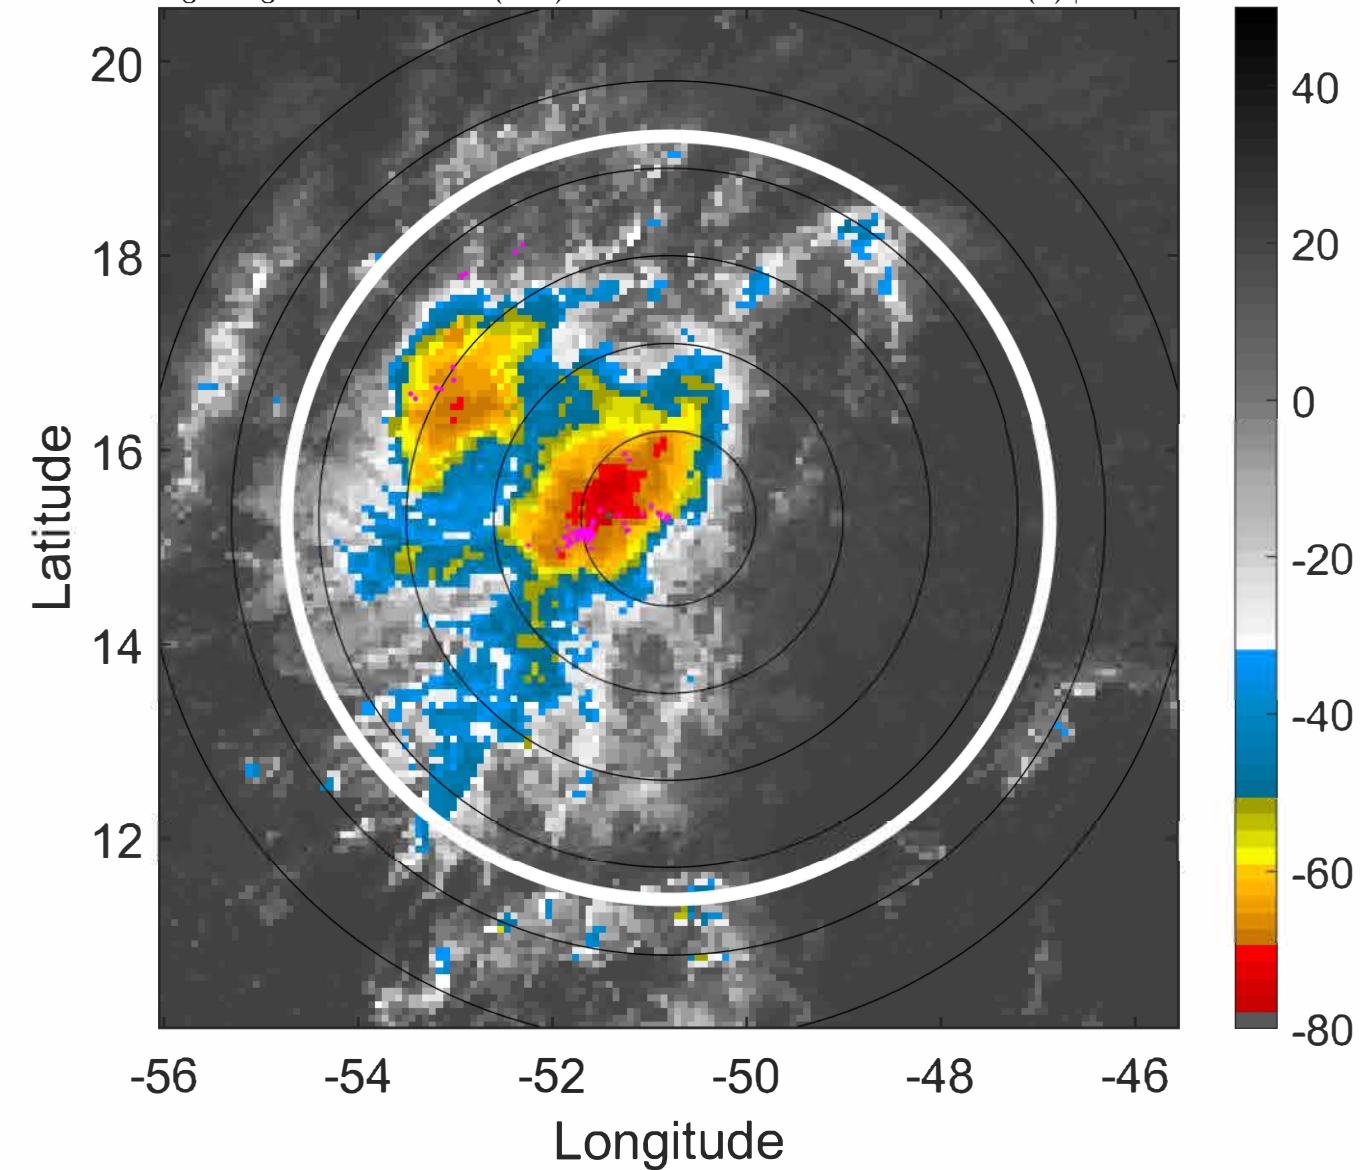

07L (GRACE) | 30 kt TD

S: 1 m s⁻¹ (L) | H: 299°

6-h IR BT Differences & Lightning

Δ t: 2021081315 (11.7 LT) - 2021081309 (5.8 LT)

Lightning: 11.7 LT \pm 1.5 h (dots)

PT: SLWP | EA: INACT

07L (GRACE) | 30 kt TD

S: 1 m s⁻¹ (L) | H: 299°

IR BT & Lightning

t: 2021081318 (14.6 LT)

Lightning: 14.6 LT \pm 1.5 h (dots)

PT: SLWP | EA: INACT

07L (GRACE) | 30 kt TD

S: 0.7 m s⁻¹ (L) | H: 290°

6-h IR BT Differences & Lightning

Δ t: 2021081318 (14.6 LT) - 2021081312 (8.8 LT)

Lightning: 14.6 LT \pm 1.5 h (dots)

PT: SLWP | EA: INACT

07L (GRACE) | 30 kt TD

S: 0.7 m s⁻¹ (L) | H: 290°

IR BT & Lightning

t: 2021081321 (17.5 LT)

Lightning: 17.5 LT \pm 1.5 h (dots)