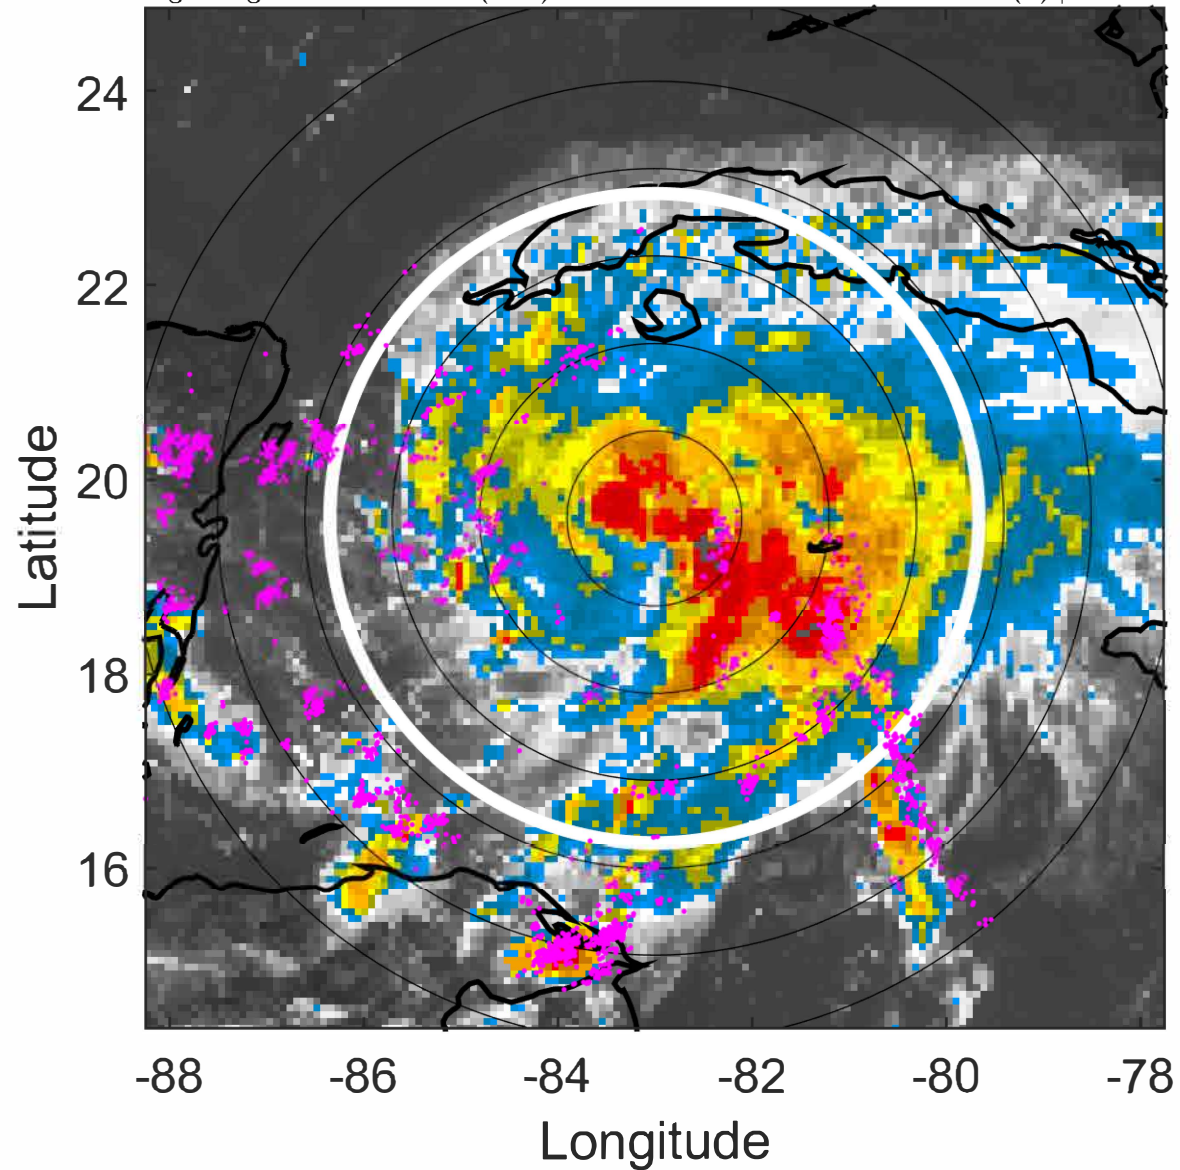

IR BT & Lightning

t: 2021081818 (12.5 LT)

Lightning: 12.5 LT $\pm$ 1.5 h (dots)

PT: LLCP | EA: ACT

07L (GRACE) | 70 kt C1

S: 2.9 m s⁻¹ (L) | H: 127°