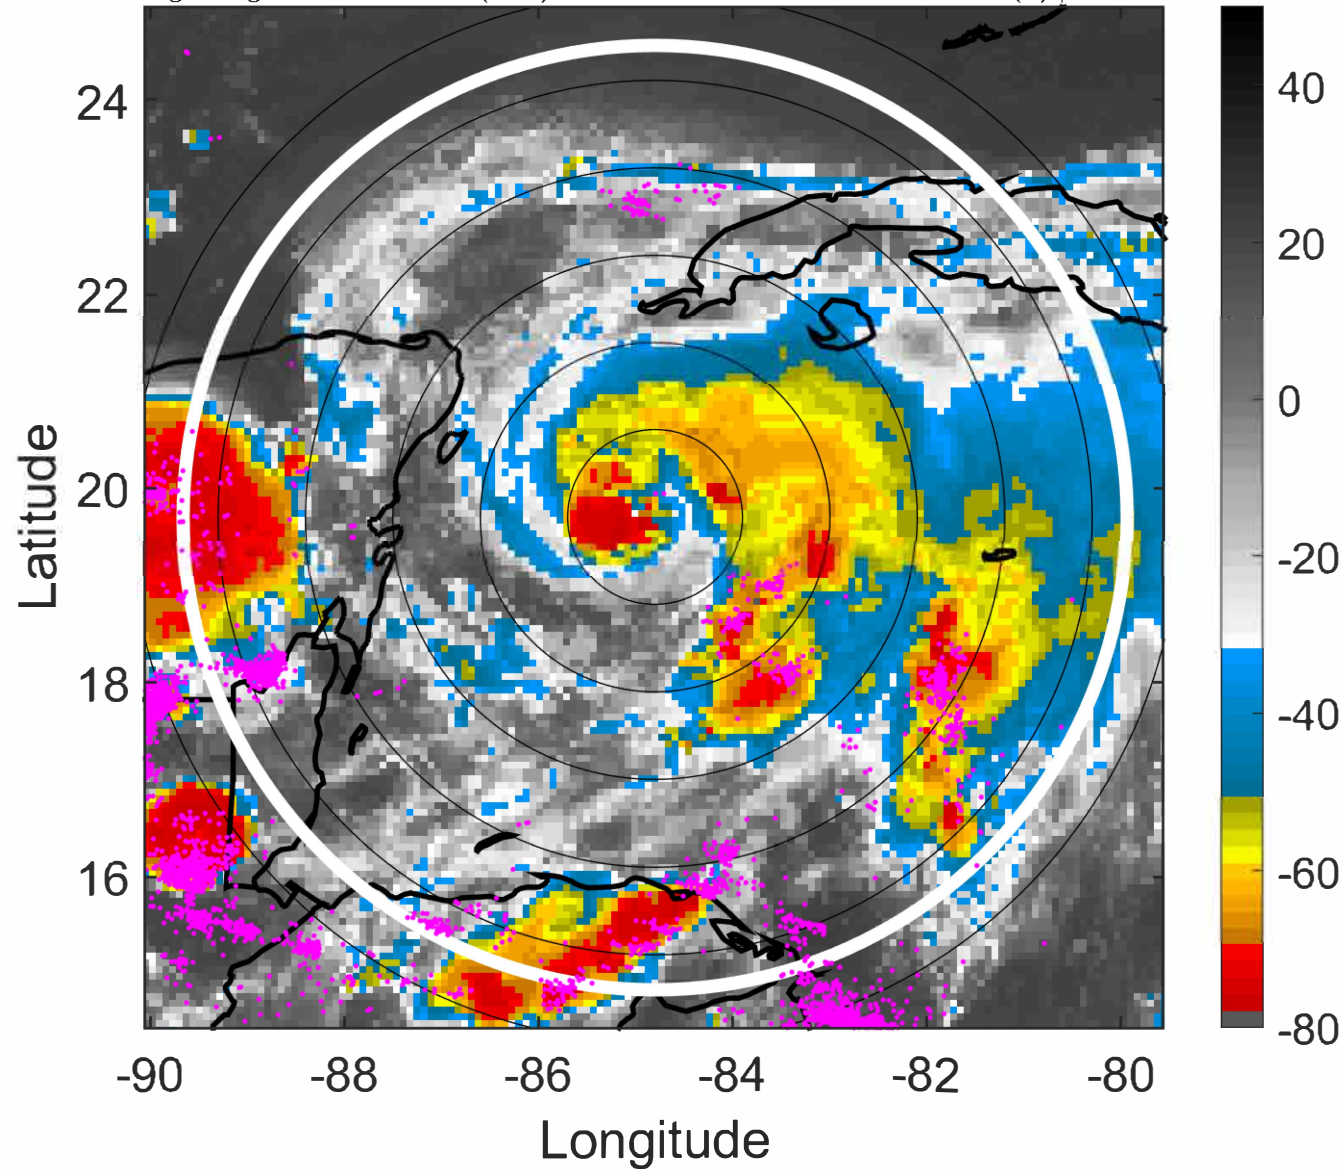

IR BT & Lightning

t: 2021081900 (18.3 LT)

Lightning: 18.3 LT $\pm$ 1.5 h (dots)

PT: LLCP | EA: ACT

07L (GRACE) | 70 kt C1

S: 3.5 m s⁻¹ (L) | H: 120°