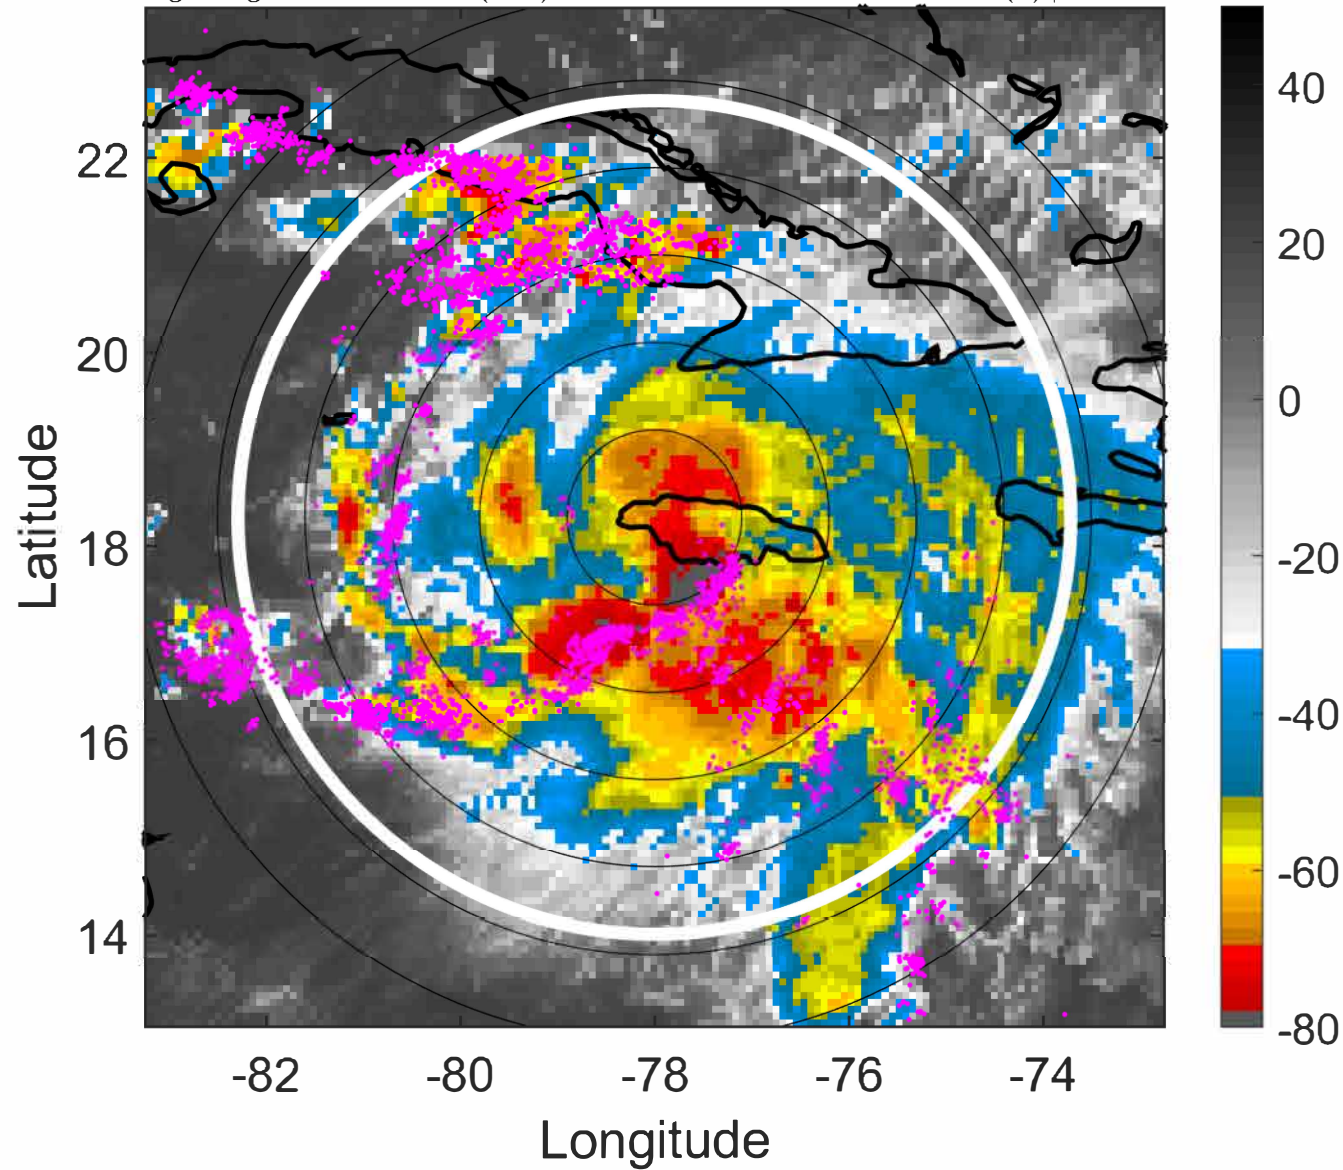

S: 1.7 m s⁻¹ (L) | H: 85°

IR BT & Lightning

t: 2021081721 (15.8 LT)

Lightning: 15.8 LT \pm 1.5 h (dots)

PT: LLCP | EA: ACT

07L (GRACE) | 50 kt TS

S: 2.2 m s⁻¹ (L) | H: 76.5°

6-h IR BT Differences & Lightning