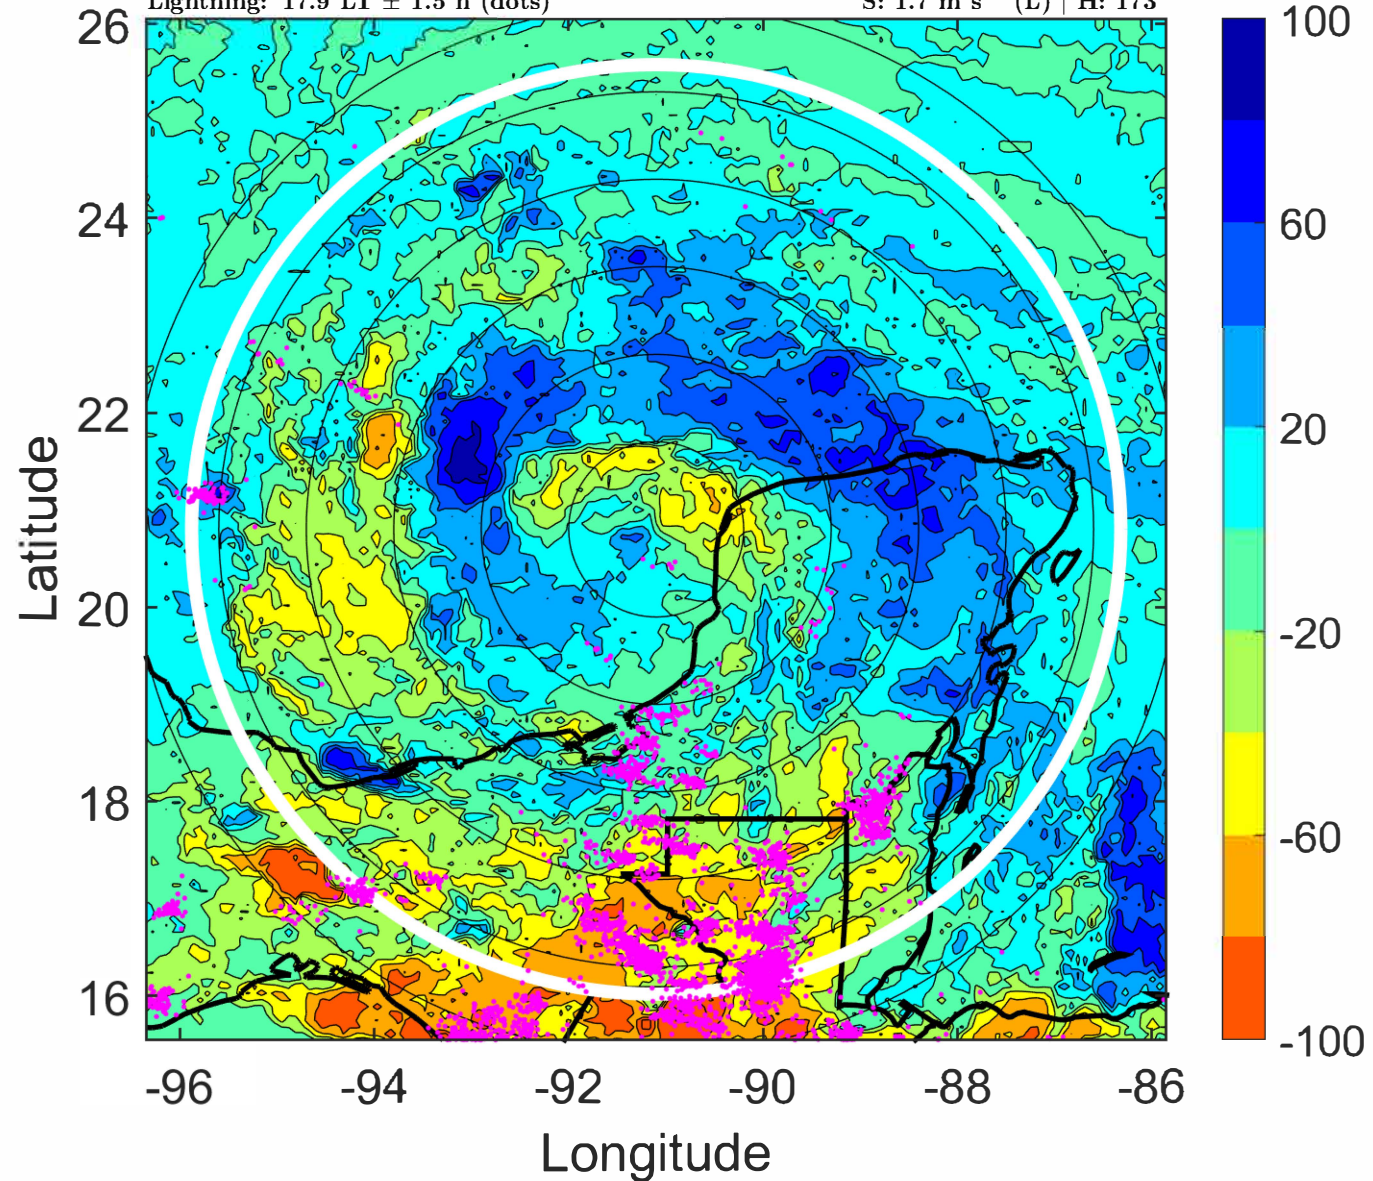

6-h IR BT Differences & Lightning

Δ t: 2021082000 (17.9 LT) - 2021081918 (12 LT)

Lightning: 17.9 LT $\pm$ 1.5 h (dots)

PT: LLCP | EA: ACT

07L (GRACE) | 55 kt TS

S: 1.7 m s⁻¹ (L) | H: 173°