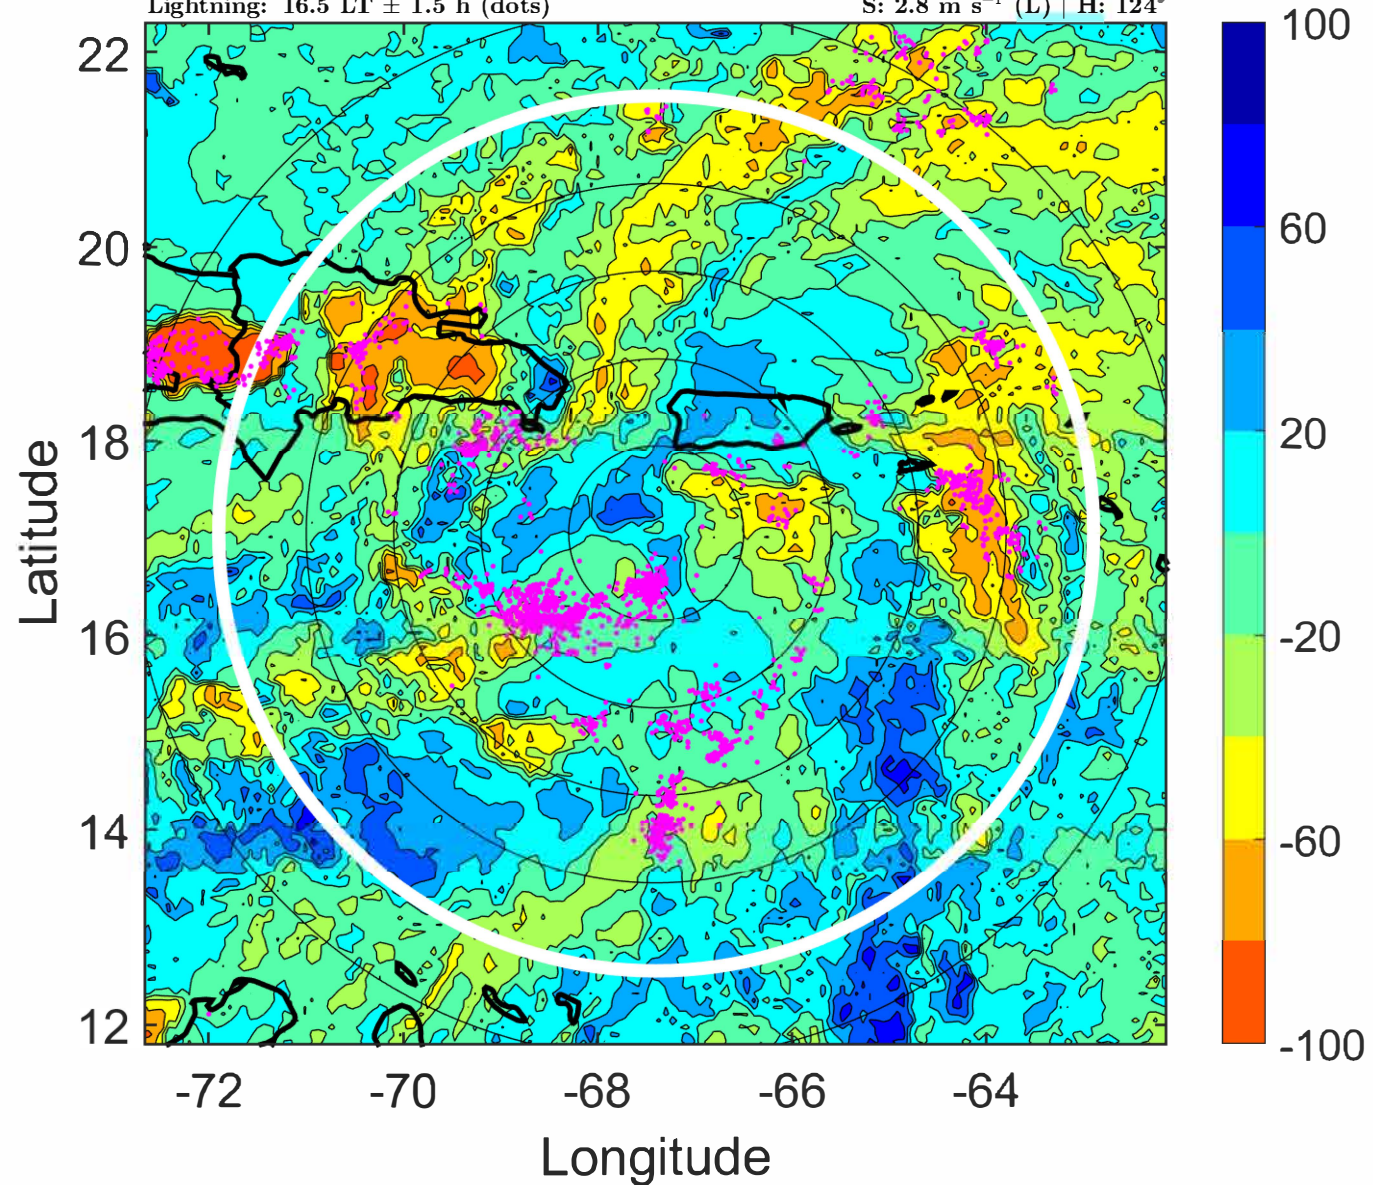

IR BT & Lightning

t: 2021081521 (16.5 LT)

Lightning: 16.5 LT $\pm$ 1.5 h (dots)

PT: LLCP | EA: ACT

07L (GRACE) | 30 kt TD

S: 2.8 m s⁻¹ (L) | H: 124°

6-h IR BT Differences & Lightning

Δ t: 2021081521 (16.5 LT) - 2021081515 (10.6 LT)

Lightning: 16.5 LT $\pm$ 1.5 h (dots)

PT: LLCP | EA: ACT

07L (GRACE) | 30 kt TD

S: 2.8 m s⁻¹ (L) | H: 124°