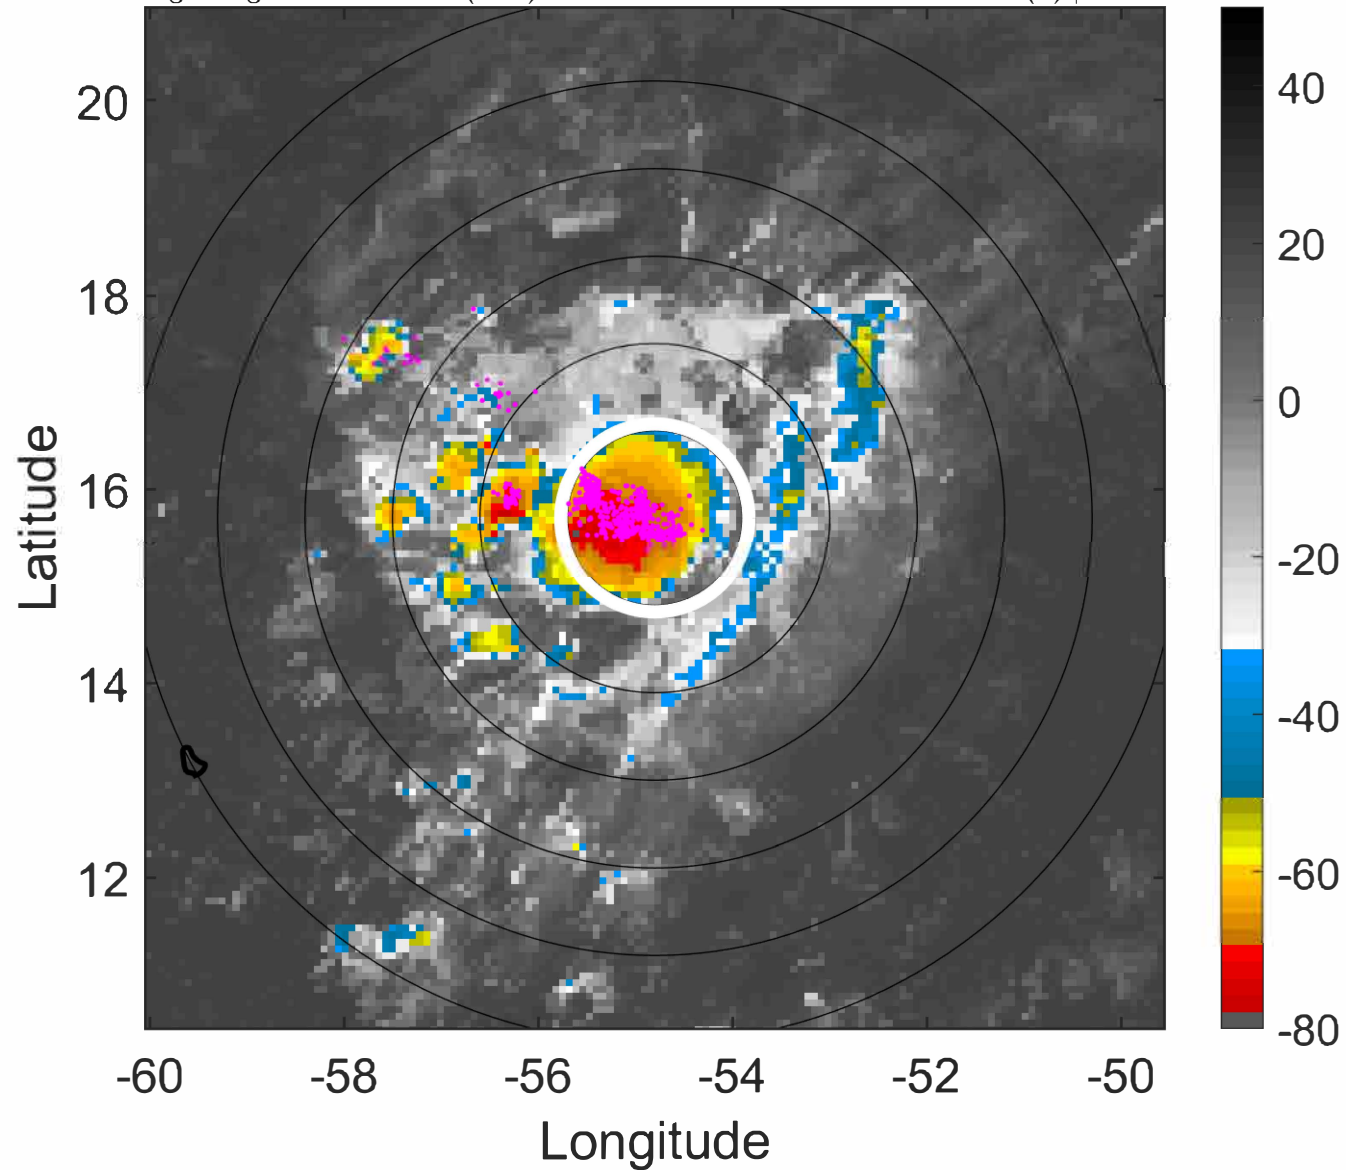

t: 2021081403 (23.4 LT)

Lightning: 23.4 LT \pm 1.5 h (dots)

PT: SLWP | EA: INACT

07L (GRACE) | 30 kt TD

S: 0.5 m s⁻¹ (L) | H: 180.5°

6-h IR BT Differences & Lightning

Δ t: 2021081403 (23.4 LT) - 2021081321 (17.5 LT)

Lightning: 23.4 LT \pm 1.5 h (dots)

PT: SLWP | EA: INACT

07L (GRACE) | 30 kt TD

S: 0.5 m s⁻¹ (L) | H: 180.5°

IR BT & Lightning

t: 2021081406 (2.3 LT)

Lightning: 2.3 LT \pm 1.5 h (dots)

PT: LLCP | EA: ACT

07L (GRACE) | 30 kt TD

S: 0.5 m s⁻¹ (L) | H: 60°

6-h IR BT Differences & Lightning

Δ t: 2021081406 (2.3 LT) - 2021081400 (20.5 LT)

Lightning: 2.3 LT \pm 1.5 h (dots)

PT: LLCP | EA: ACT

07L (GRACE) | 30 kt TD