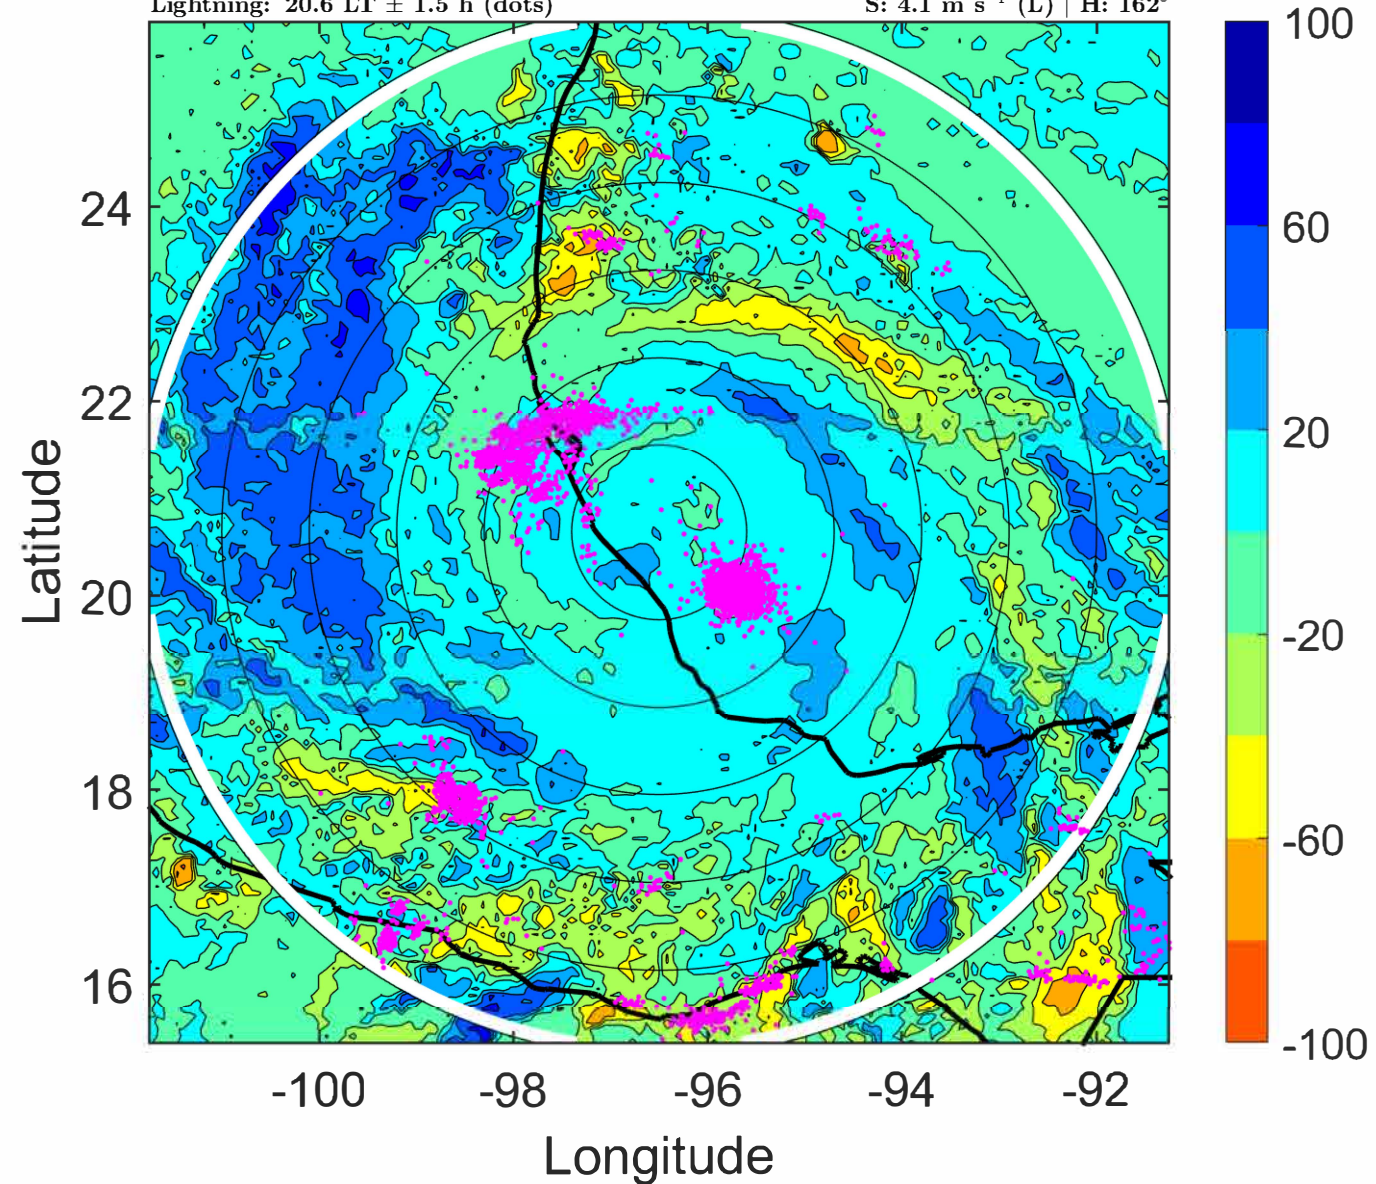

6-h IR BT Differences & Lightning

Δ t: 2021082103 (20.6 LT) - 2021082021 (14.7 LT)

Lightning: 20.6 LT \pm 1.5 h (dots)

PT: LLCP | EA: ACT

07L (GRACE) | 102.5 kt C3

S: 4.1 m s⁻¹ (L) | H: 162°

IR BT & Lightning