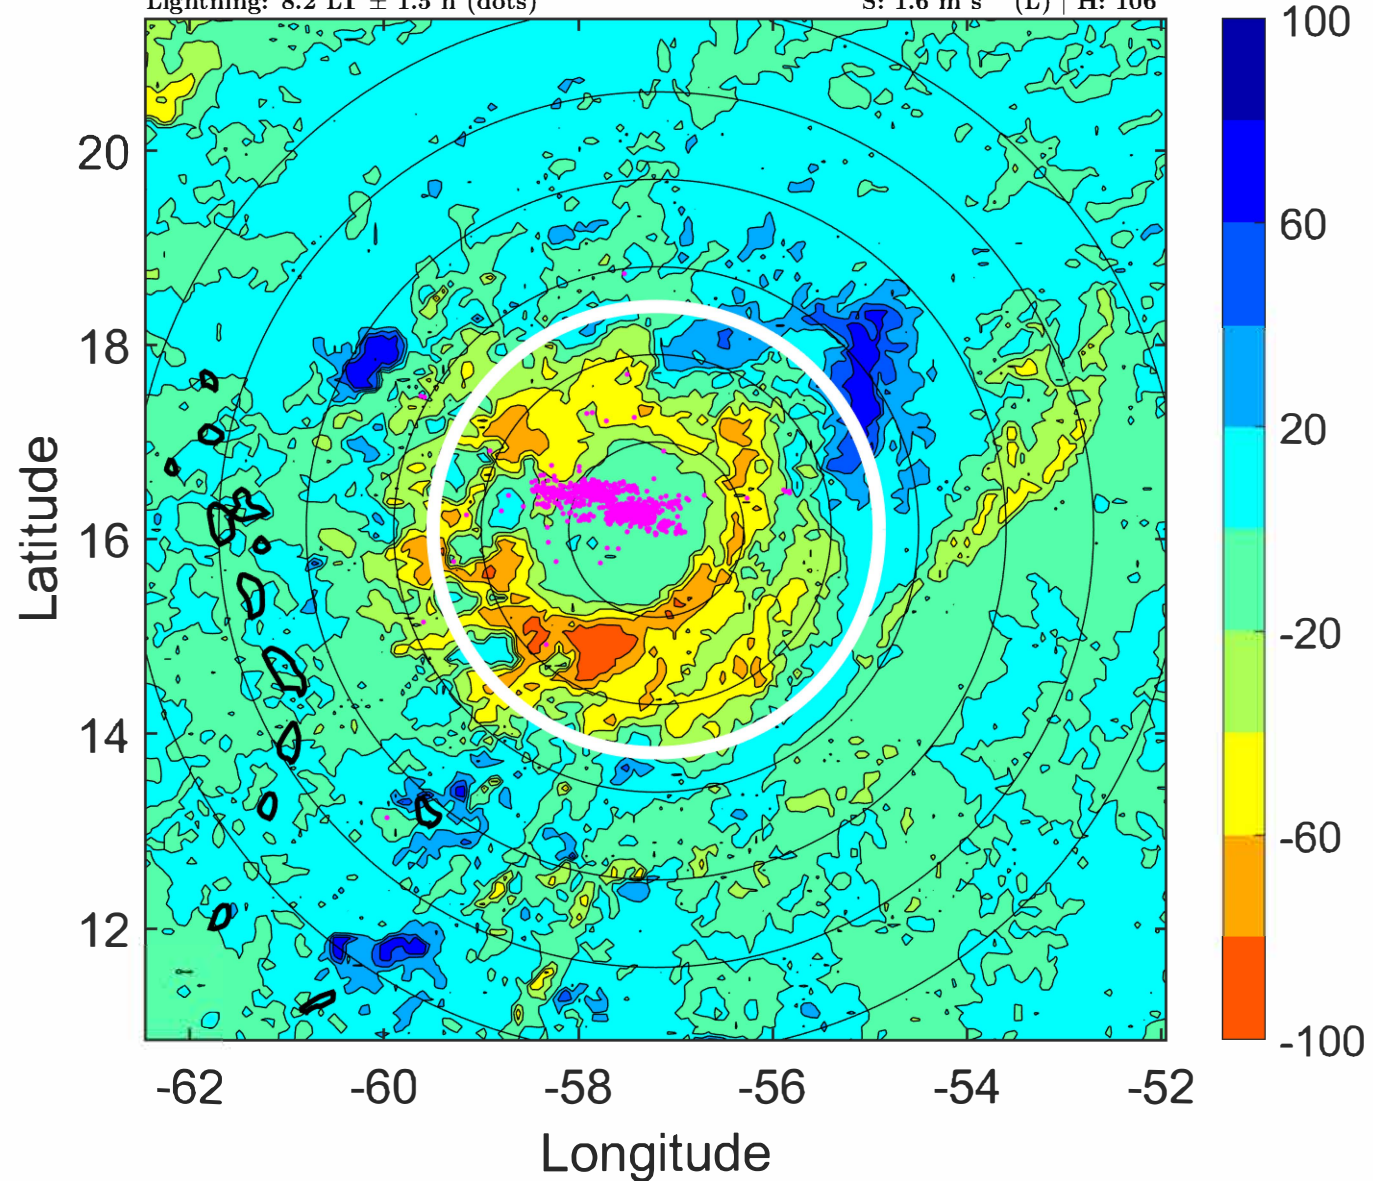

6-h IR BT Differences & Lightning

Δ t: 2021081412 (8.2 LT) - 2021081406 (2.3 LT)

Lightning: 8.2 LT $\pm$ 1.5 h (dots)

PT: LLCP | EA: ACT

07L (GRACE) | 35 kt TS

S: 1.6 m s⁻¹ (L) | H: 106°