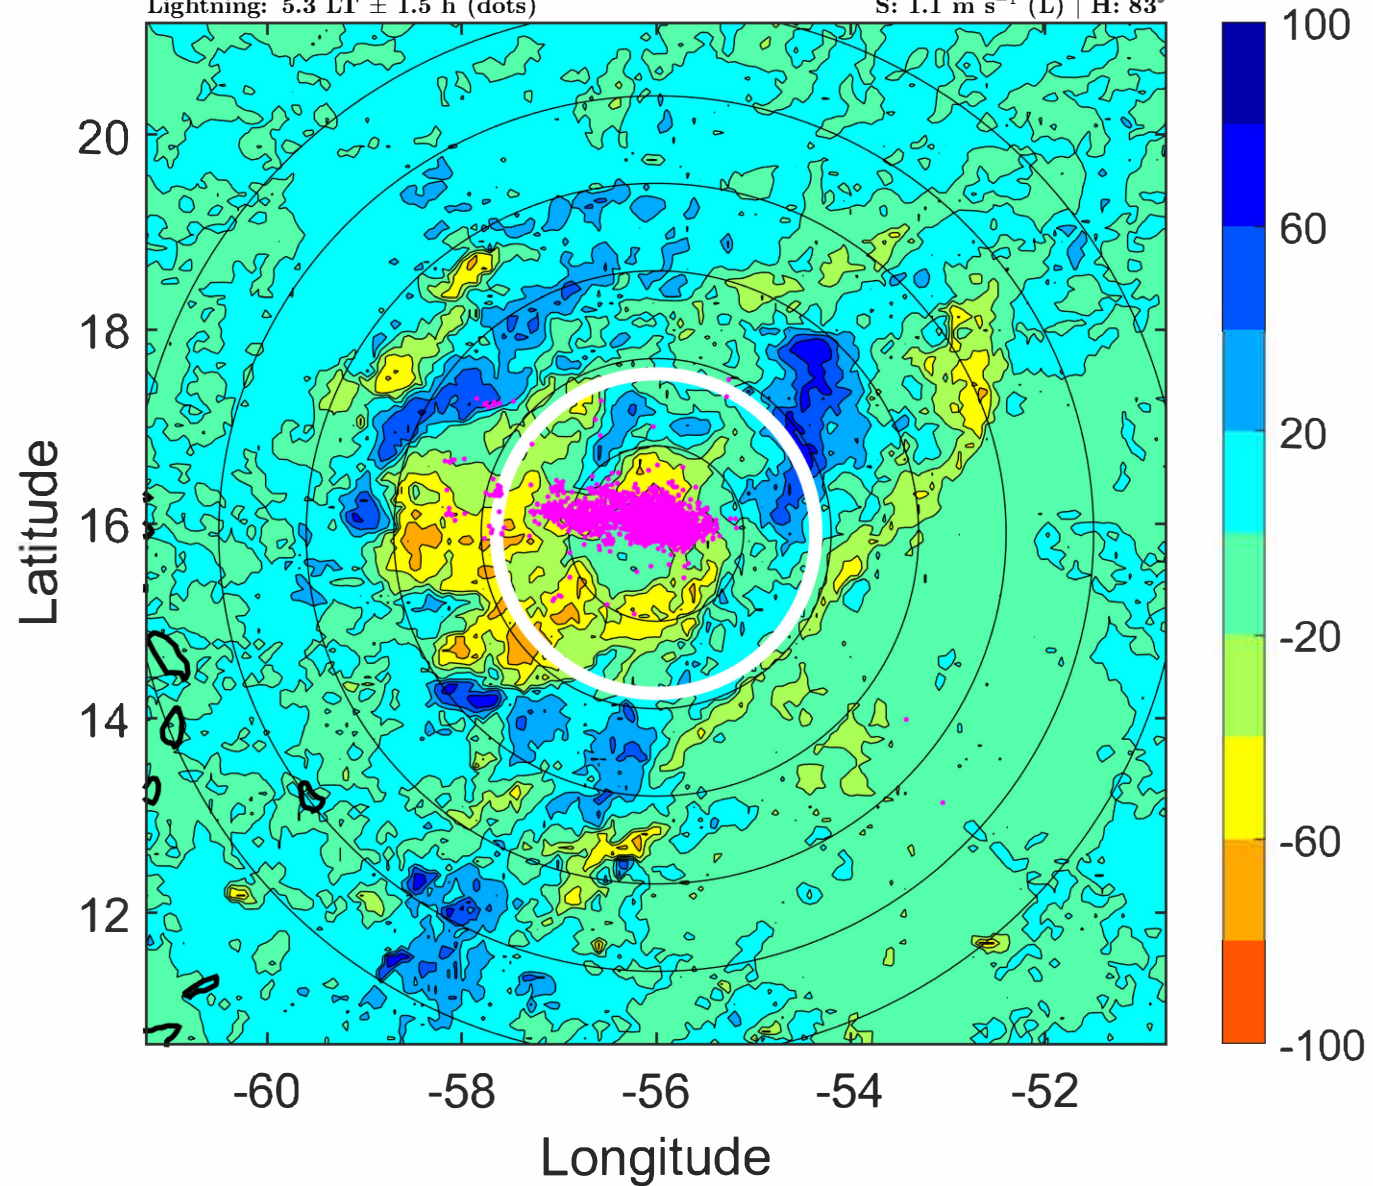

S: 0.5 m s⁻¹ (L) | H: 60°

IR BT & Lightning

t: 2021081409 (5.3 LT)

Lightning: 5.3 LT \pm 1.5 h (dots)

PT: LLCP | EA: ACT

07L (GRACE) | 32.5 kt TD

S: 1.1 m s⁻¹ (L) | H: 83°

6-h IR BT Differences & Lightning

Δ t: 2021081409 (5.3 LT) - 2021081403 (23.4 LT)

Lightning: 5.3 LT \pm 1.5 h (dots)

PT: LLCP | EA: ACT

07L (GRACE) | 32.5 kt TD

S: 1.1 m s⁻¹ (L) | H: 83°

IR BT & Lightning

t: 2021081412 (8.2 LT)

Lightning: 8.2 LT \pm 1.5 h (dots)