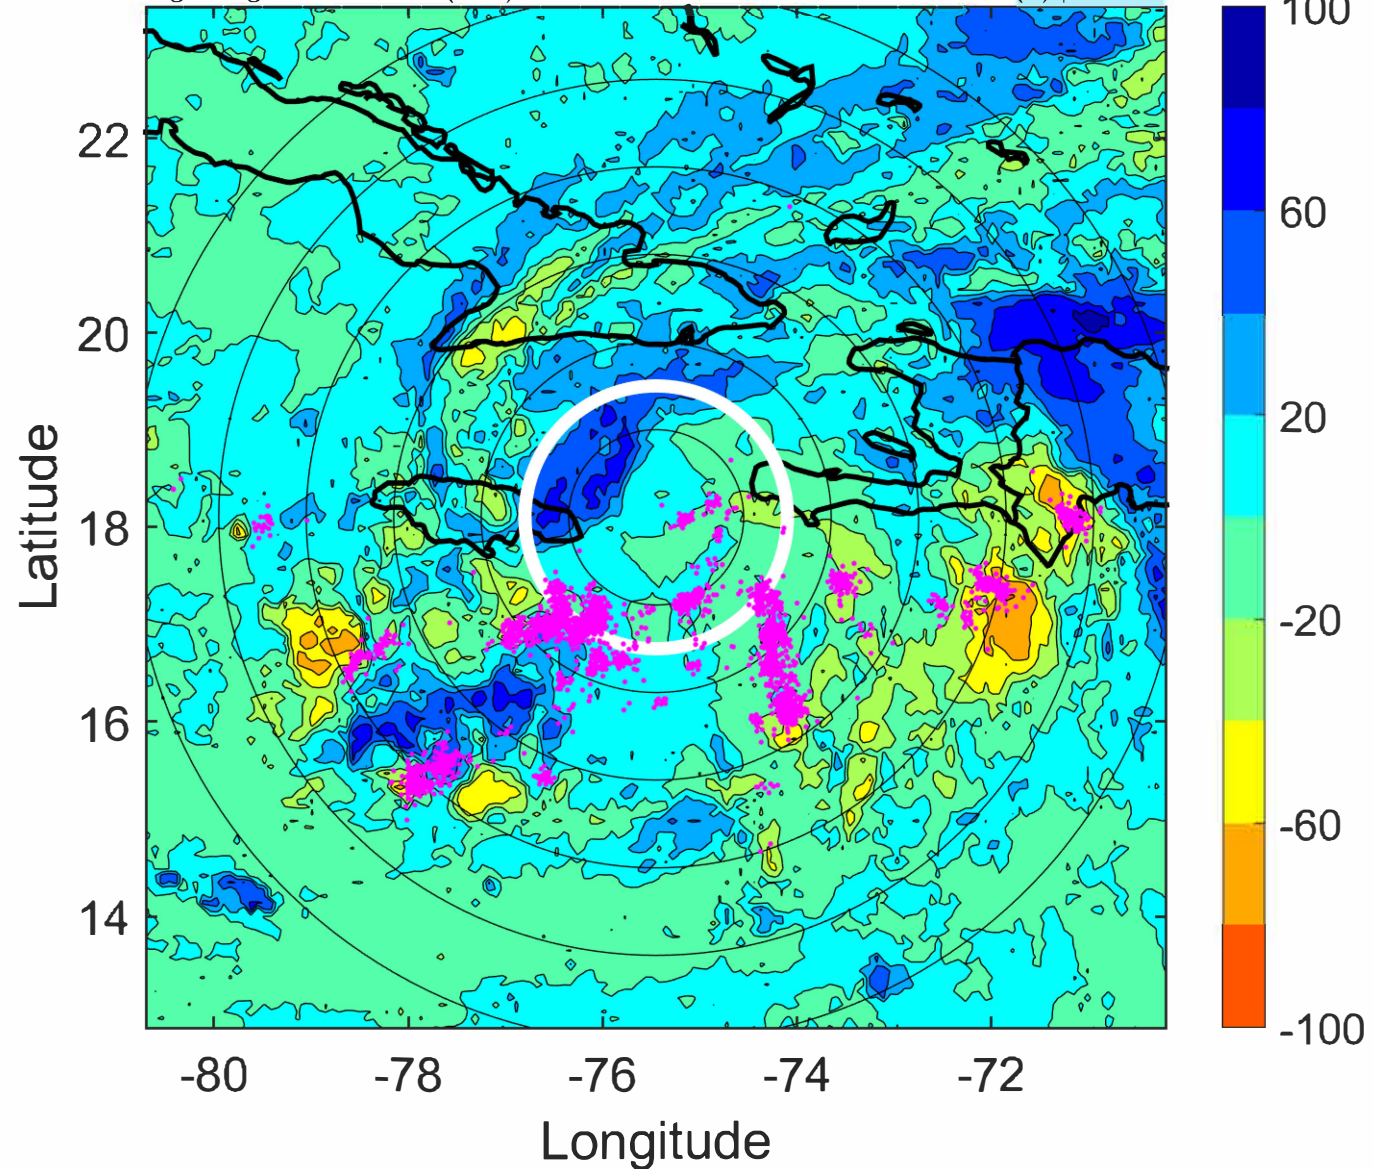

6-h IR BT Differences & Lightning

Δ t: 2021081709 (4 LT) - 2021081703 (22.1 LT)

Lightning: 4 LT $\pm$ 1.5 h (dots)

PT: LLCP | EA: ACT

07L (GRACE) | 42.5 kt TS

S: 2.8 m s⁻¹ (L) | H: 111°