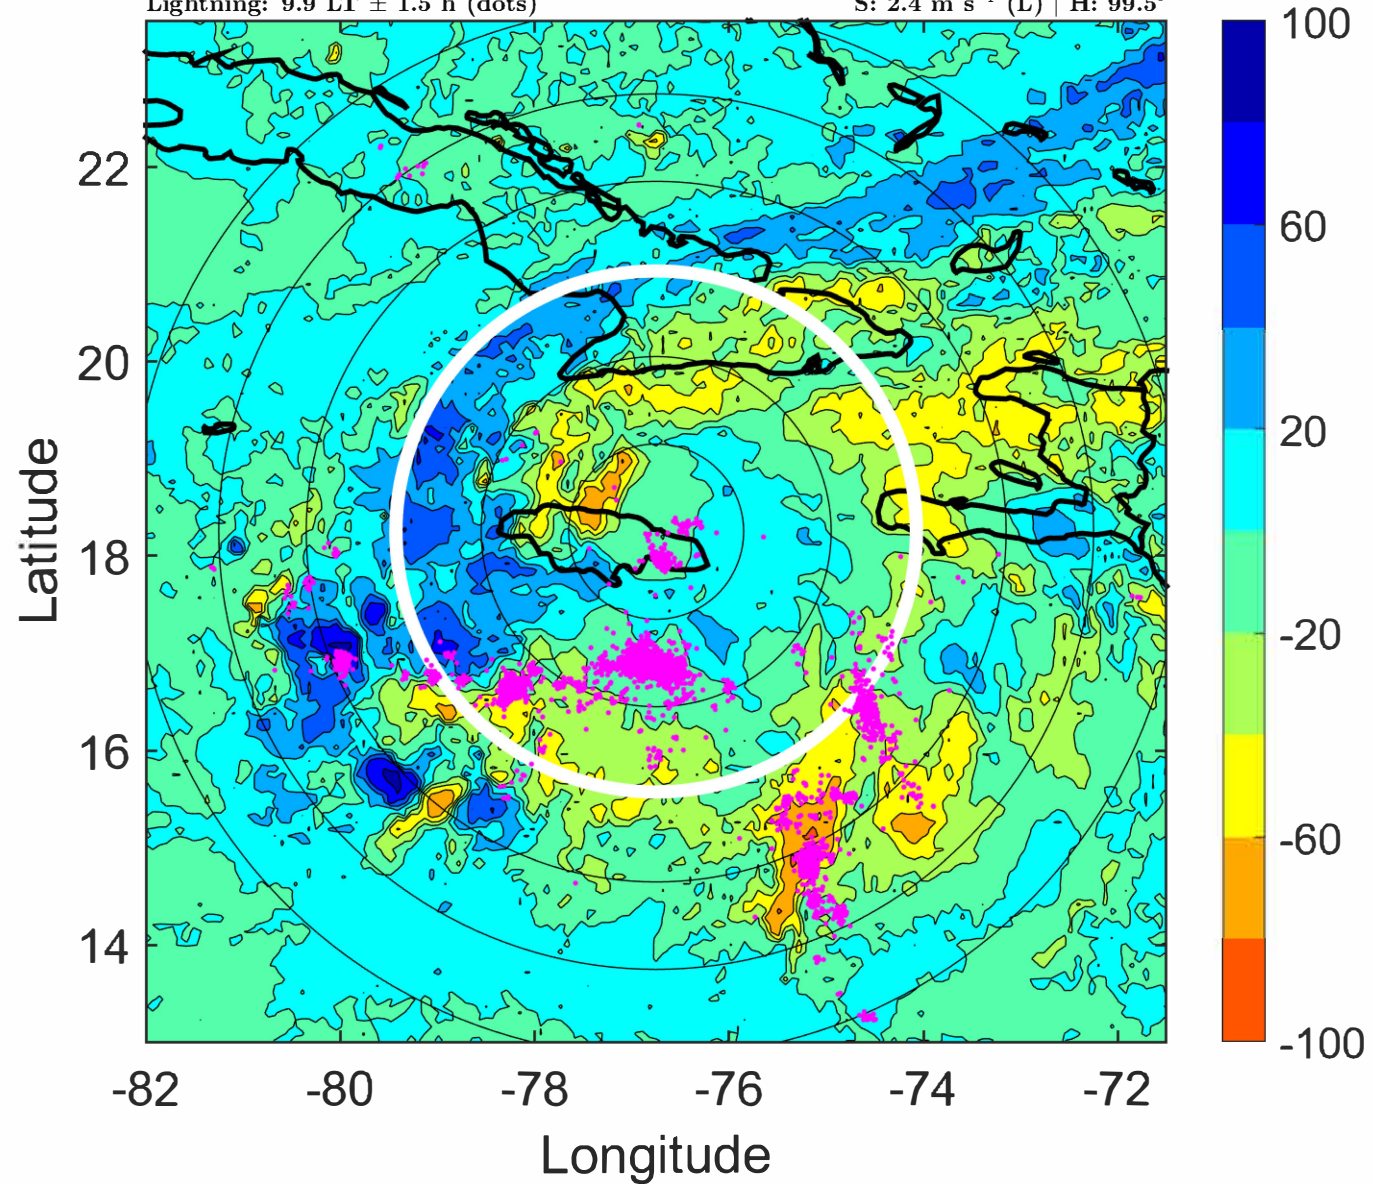

6-h IR BT Differences & Lightning

Δ t: 2021081715 (9.9 LT) - 2021081709 (4 LT)

Lightning: 9.9 LT $\pm$ 1.5 h (dots)

PT: LLCP | EA: ACT

07L (GRACE) | 47.5 kt TS

S: 2.4 m s⁻¹ (L) | H: 99.5°