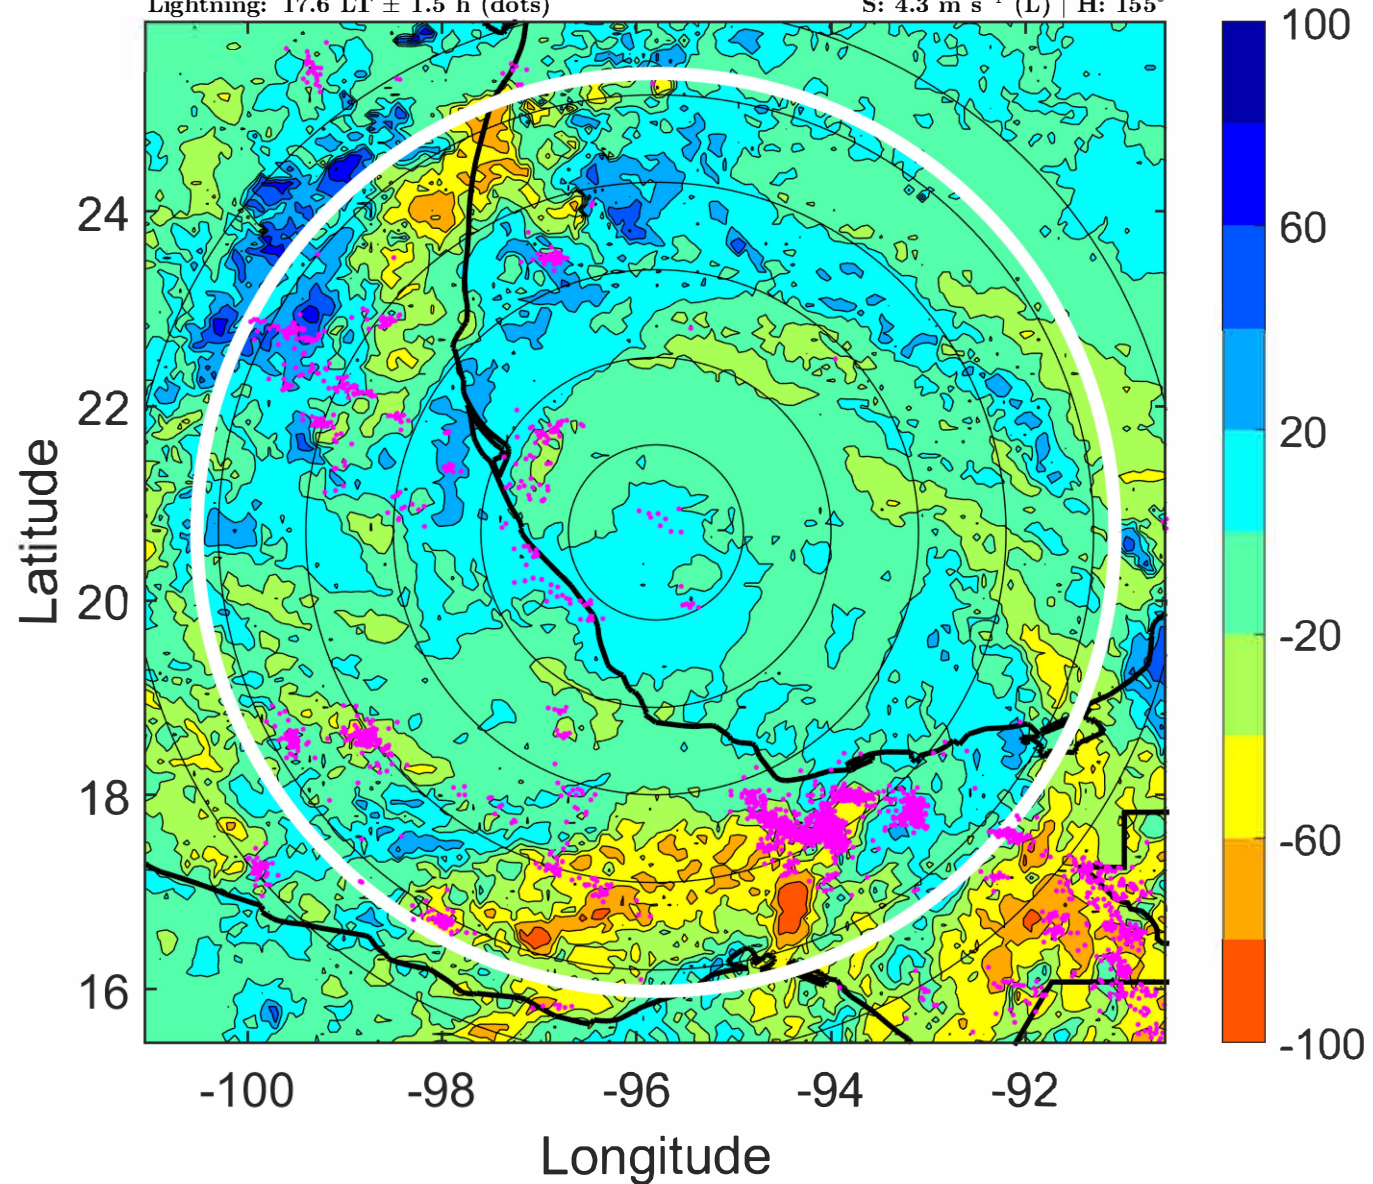

IR BT & Lightning

t: 2021082100 (17.6 LT)

Lightning: 17.6 LT $\pm$ 1.5 h (dots)

PT: LLCP | EA: ACT

07L (GRACE) | 105 kt C3

S: 4.3 m s⁻¹ (L) | H: 155°

6-h IR BT Differences & Lightning

Δ t: 2021082100 (17.6 LT) - 2021082018 (11.7 LT)

Lightning: 17.6 LT $\pm$ 1.5 h (dots)

PT: LLCP | EA: ACT

07L (GRACE) | 105 kt C3

S: 4.3 m s⁻¹ (L) | H: 155°