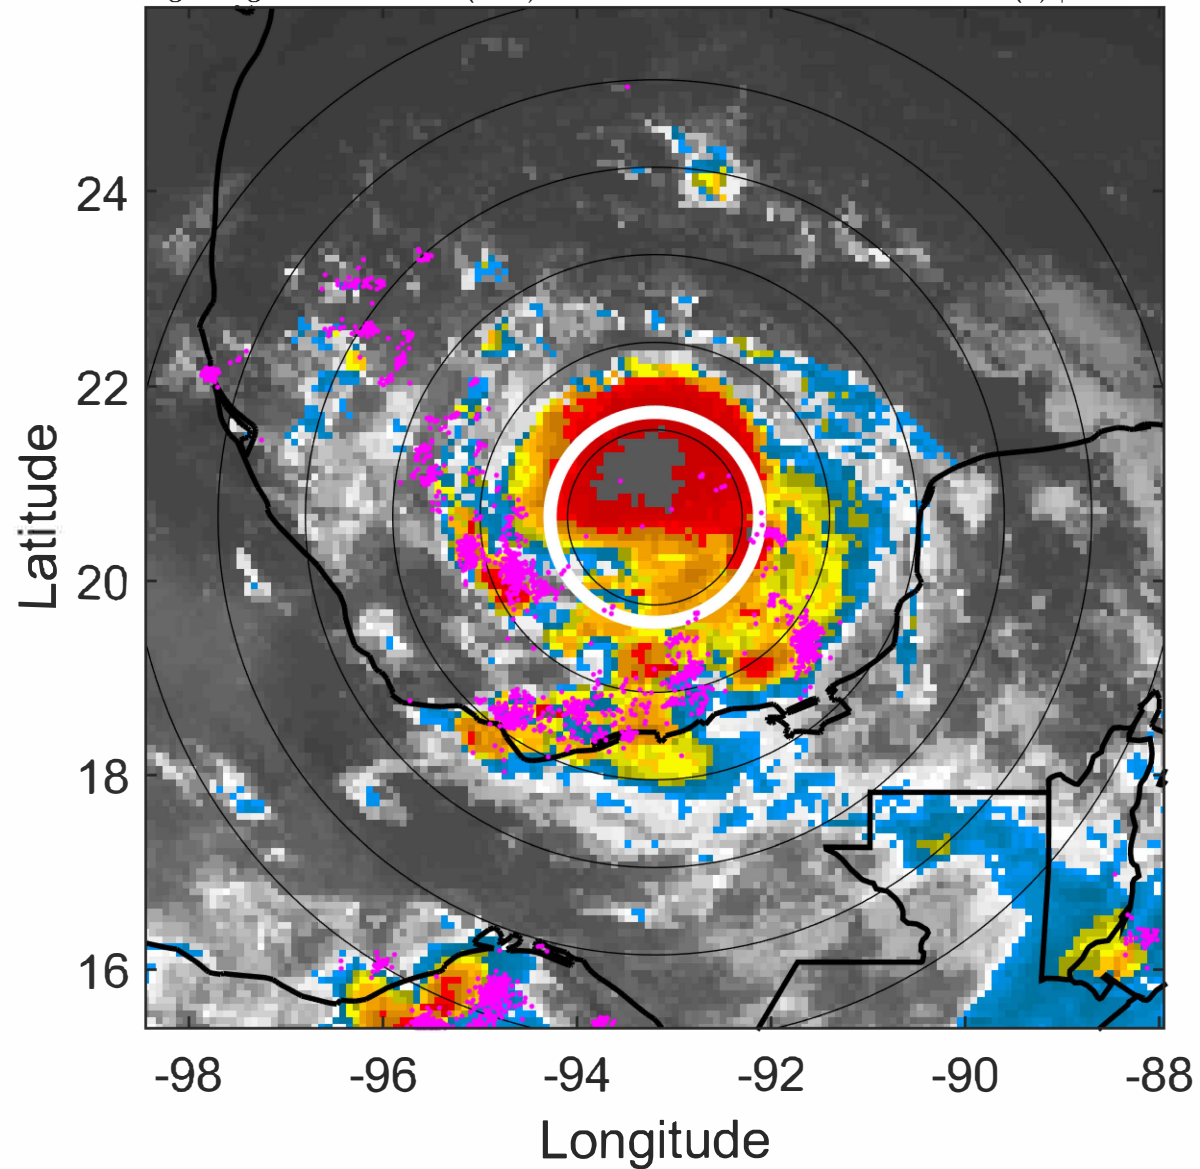

IR BT & Lightning

t: 2021082009 (2.8 LT)

Lightning: 2.8 LT $\pm$ 1.5 h (dots)

PT: LLCP | EA: ACT

07L (GRACE) | 67.5 kt C1

S: 3.5 m s⁻¹ (L) | H: 173°