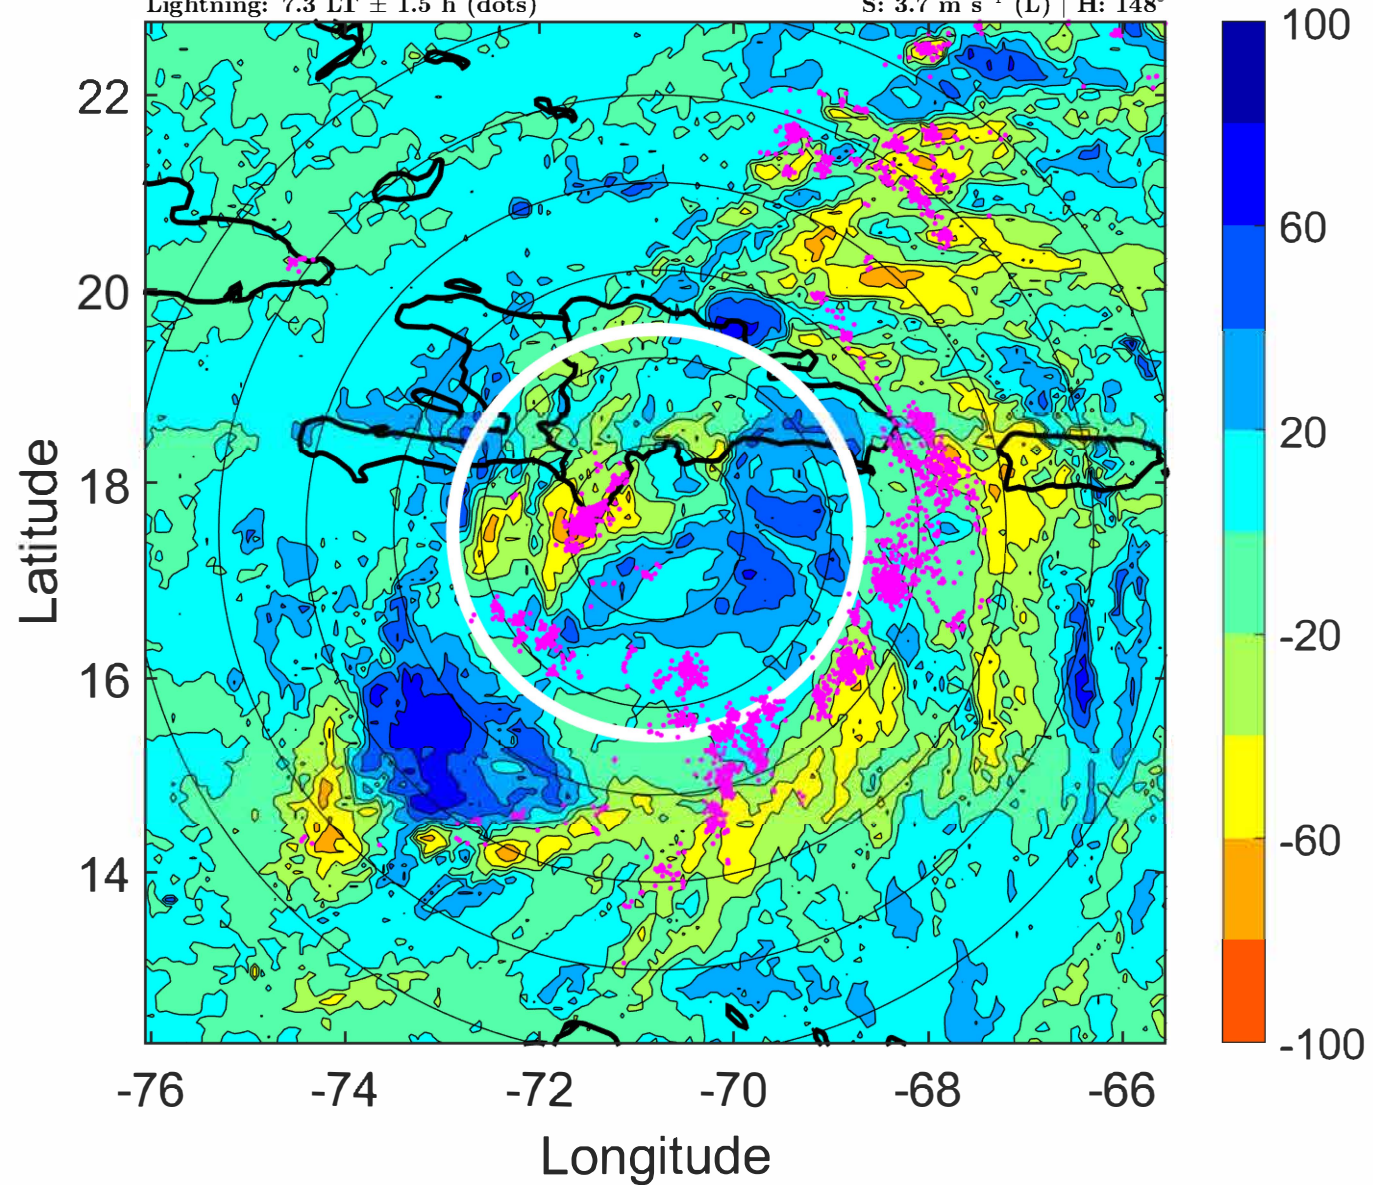

6-h IR BT Differences & Lightning

Δ t: 2021081612 (7.3 LT) - 2021081606 (1.4 LT)

Lightning: 7.3 LT $\pm$ 1.5 h (dots)

PT: LLCP | EA: ACT

07L (GRACE) | 35 kt TS

S: 3.7 m s⁻¹ (L) | H: 148°