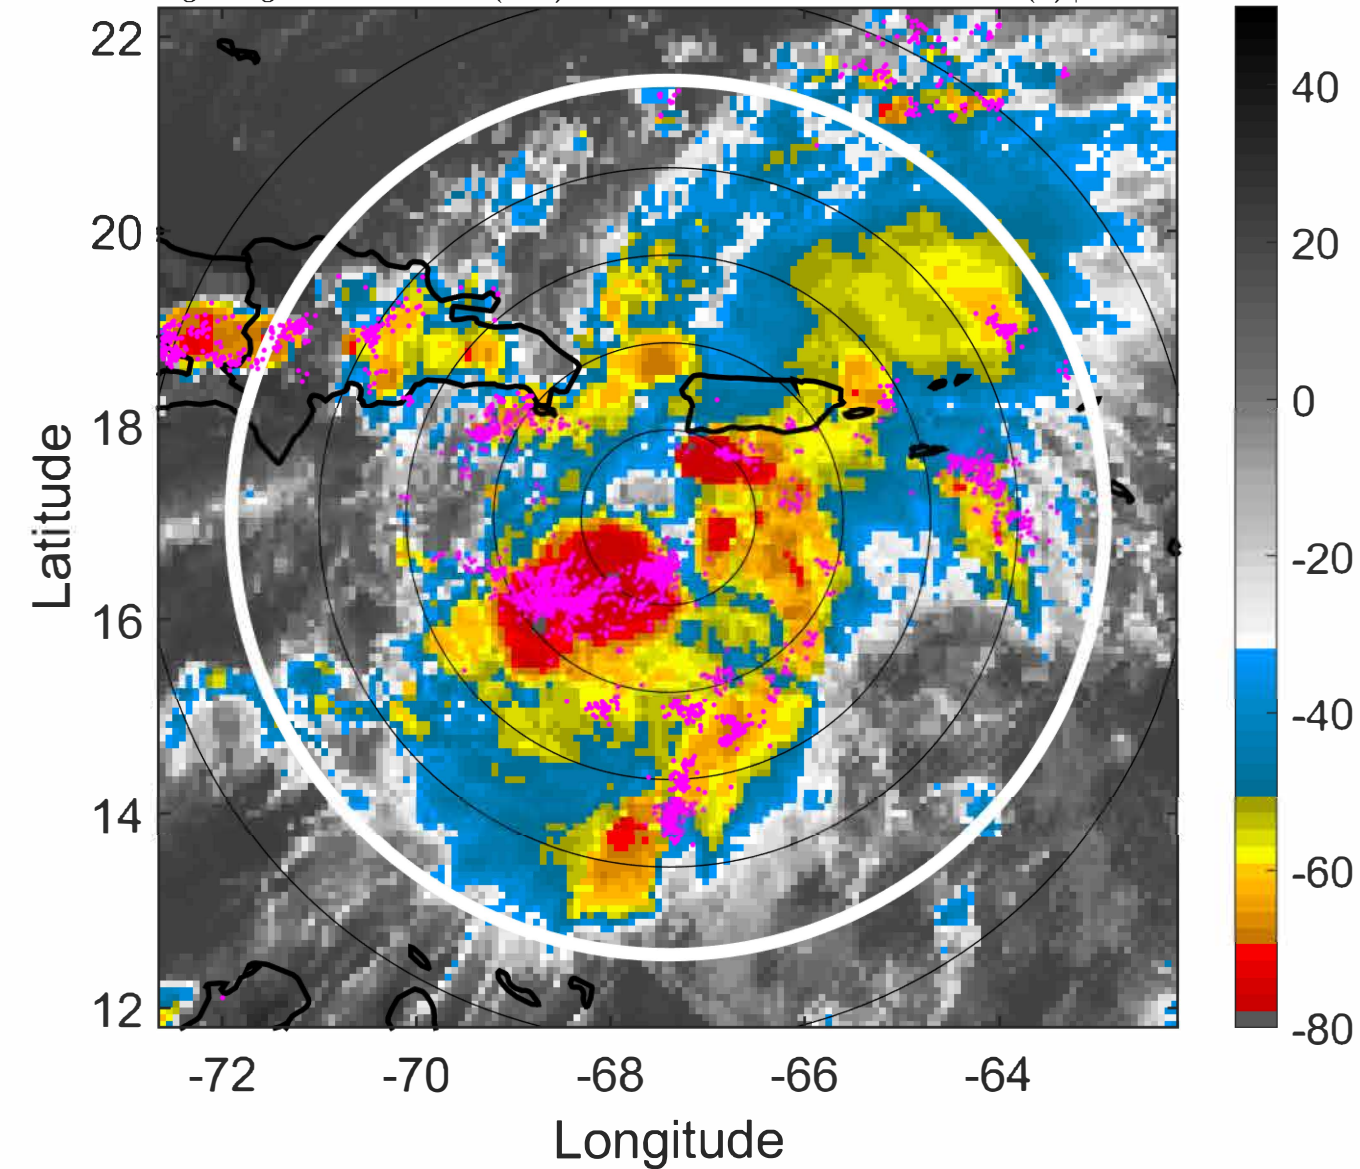

IR BT & Lightning

t: 2021081521 (16.5 LT)

Lightning: 16.5 LT $\pm$ 1.5 h (dots)

PT: LLCP | EA: ACT

07L (GRACE) | 30 kt TD

S: 2.8 m s⁻¹ (L) | H: 124°

6-h IR BT Differences & Lightning

Δ t: 2021081521 (16.5 LT) - 2021081515 (10.6 LT)

Lightning: 16.5 LT $\pm$ 1.5 h (dots)

PT: LLCP | EA: ACT

07L (GRACE) | 30 kt TD

S: 2.8 m s⁻¹ (L) | H: 124°