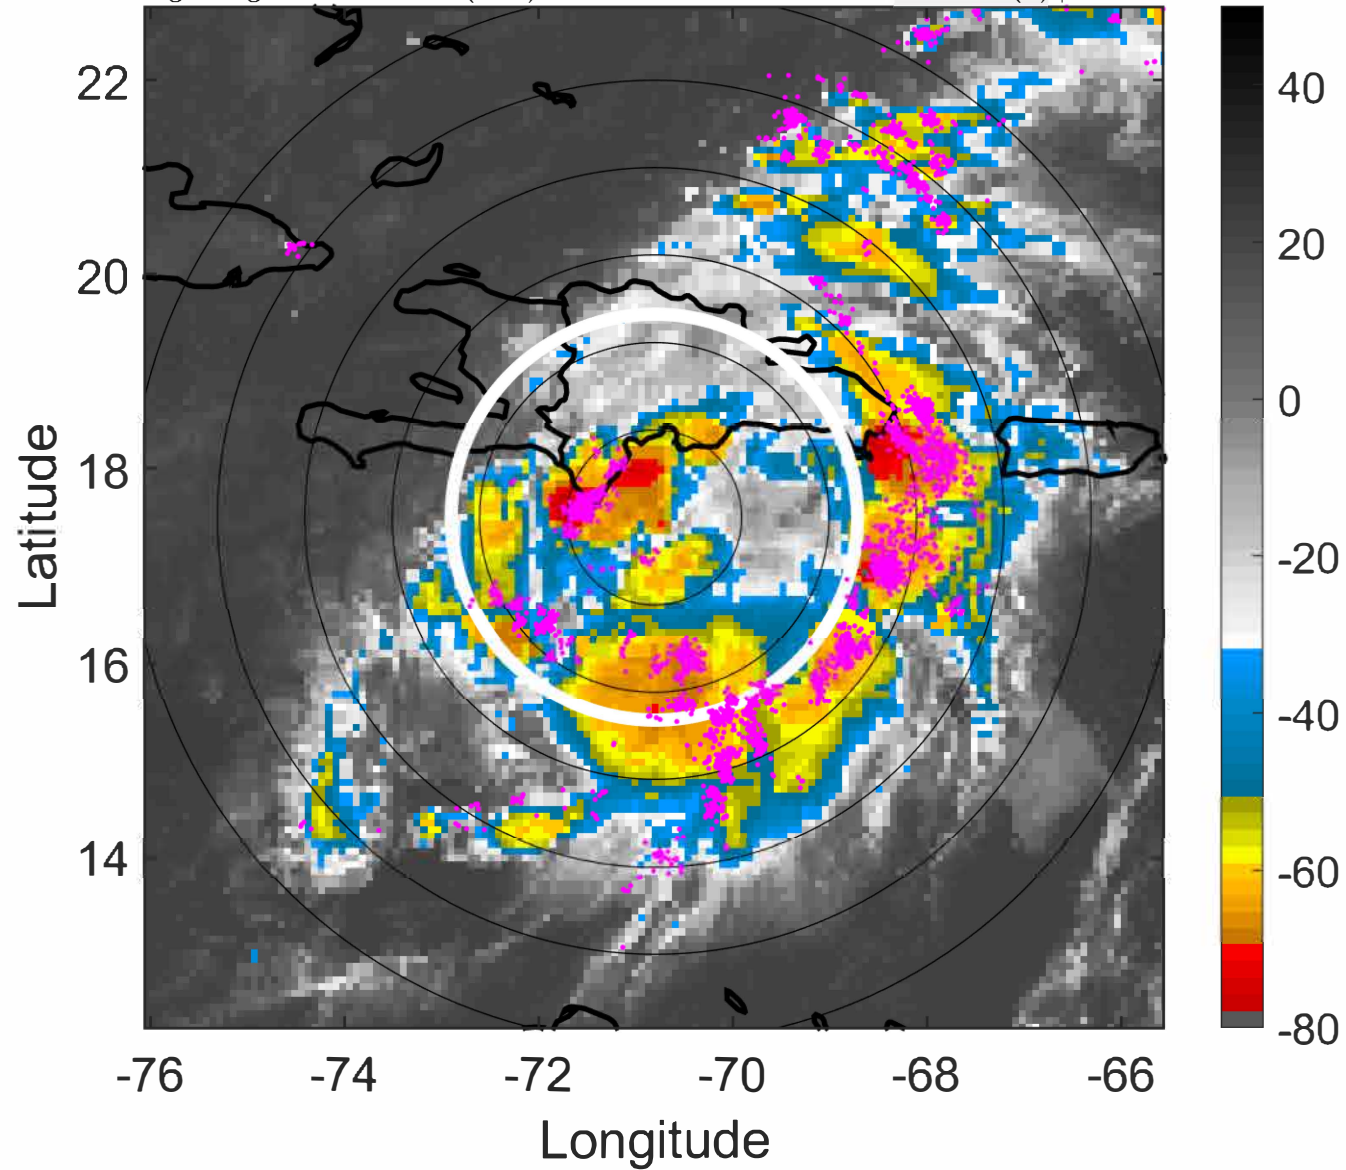

IR BT & Lightning

t: 2021081612 (7.3 LT)

Lightning: 7.3 LT \pm 1.5 h (dots)

PT: LLCP | EA: ACT

07L (GRACE) | 35 kt TS

S: 3.7 m s⁻¹ (L) | H: 148°

6-h IR BT Differences & Lightning

Δ t: 2021081612 (7.3 LT) - 2021081606 (1.4 LT)