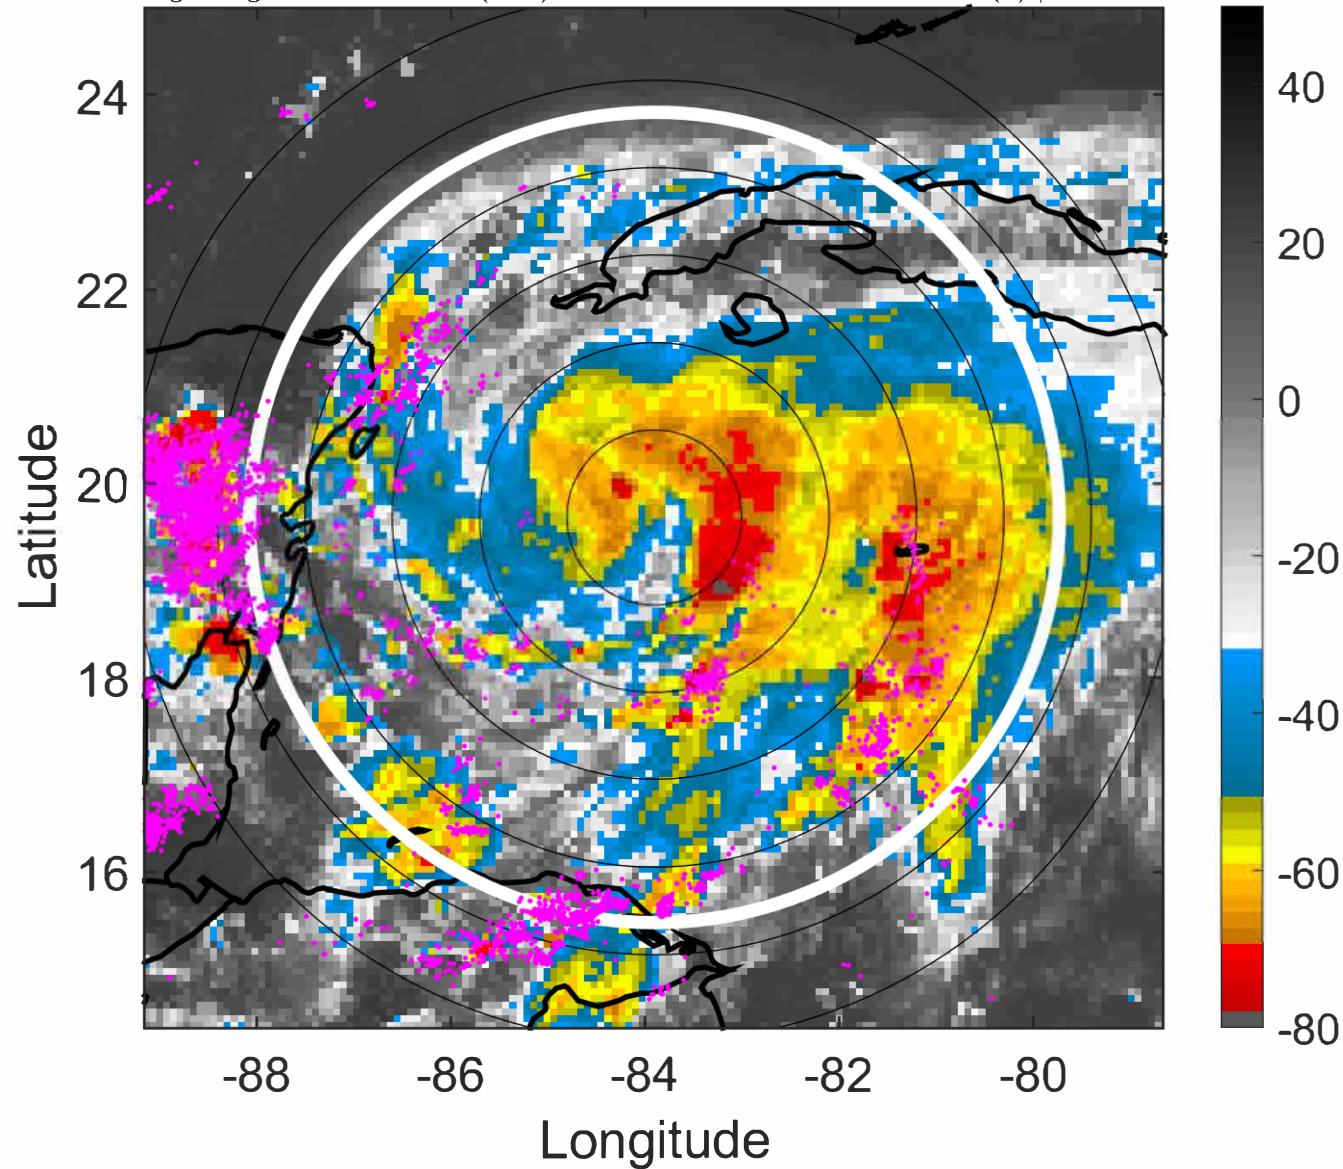

S: 2.9 m s⁻¹ (L) | H: 127°

IR BT & Lightning

t: 2021081821 (15.4 LT)

Lightning: 15.4 LT \pm 1.5 h (dots)

PT: LLCP | EA: ACT

07L (GRACE) | 70 kt C1

S: 3.2 m s⁻¹ (L) | H: 123.5°

6-h IR BT Differences & Lightning