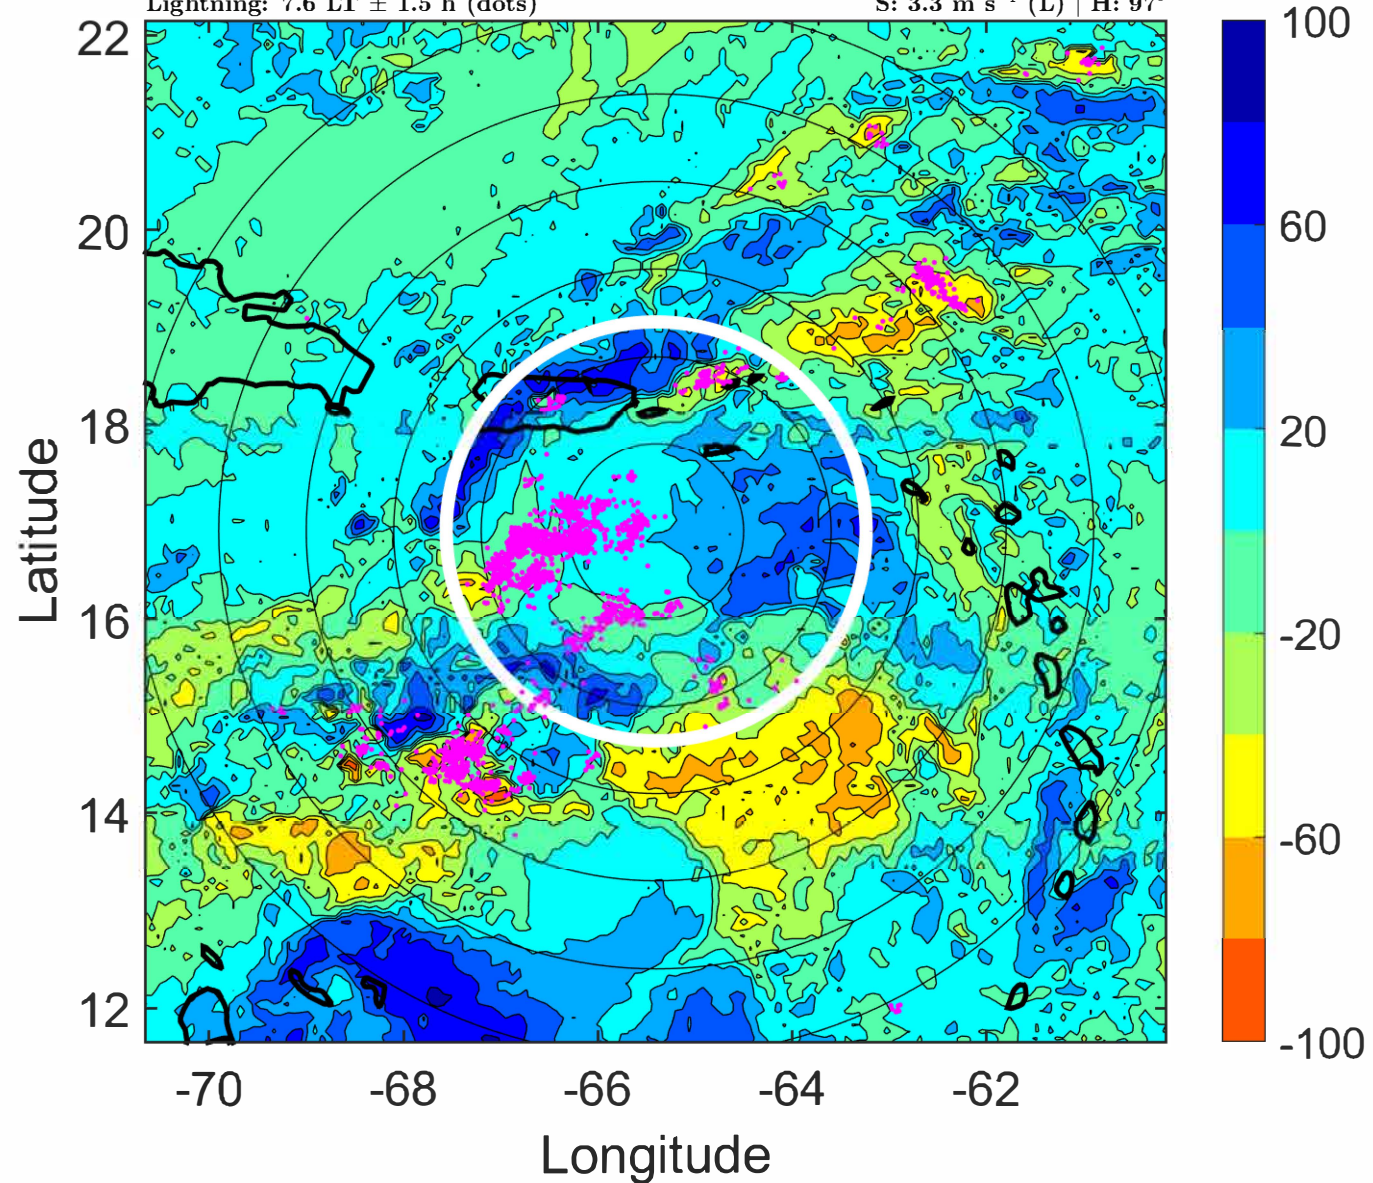

IR BT & Lightning

t: 2021081512 (7.6 LT)

Lightning: 7.6 LT $\pm$ 1.5 h (dots)

PT: LLCP | EA: ACT

07L (GRACE) | 30 kt TD

S: 3.3 m s⁻¹ (L) | H: 97°

6-h IR BT Differences & Lightning

Δ t: 2021081512 (7.6 LT) - 2021081506 (1.8 LT)

Lightning: 7.6 LT $\pm$ 1.5 h (dots)

PT: LLCP | EA: ACT

07L (GRACE) | 30 kt TD

S: 3.3 m s⁻¹ (L) | H: 97°