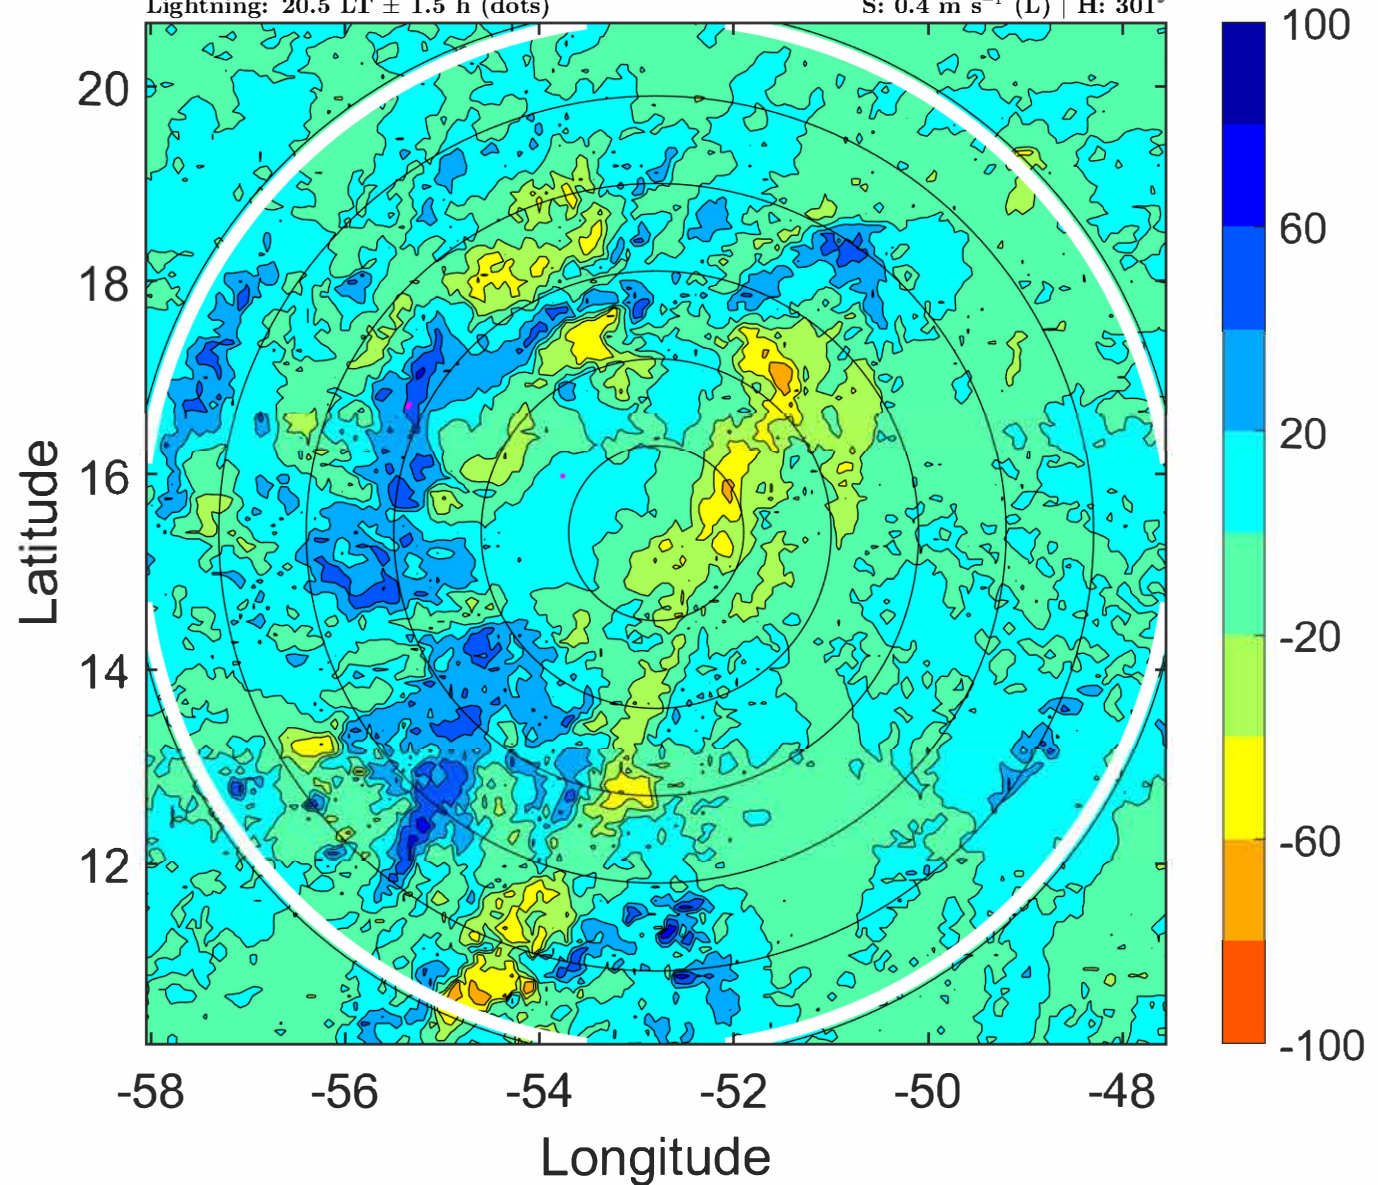

6-h IR BT Differences & Lightning

Δ t: 2021081400 (20.5 LT) - 2021081318 (14.6 LT)

Lightning: 20.5 LT \pm 1.5 h (dots)

PT: SLWP | EA: INACT

07L (GRACE) | 30 kt TD

S: 0.4 m s⁻¹ (L) | H: 301°

IR BT & Lightning

t: 2021081403 (23.4 LT)

Lightning: 23.4 LT \pm 1.5 h (dots)

PT: SLWP | EA: INACT

07L (GRACE) | 30 kt TD

S: 0.5 m s⁻¹ (L) | H: 180.5°

6-h IR BT Differences & Lightning

Δ t: 2021081403 (23.4 LT) - 2021081321 (17.5 LT)