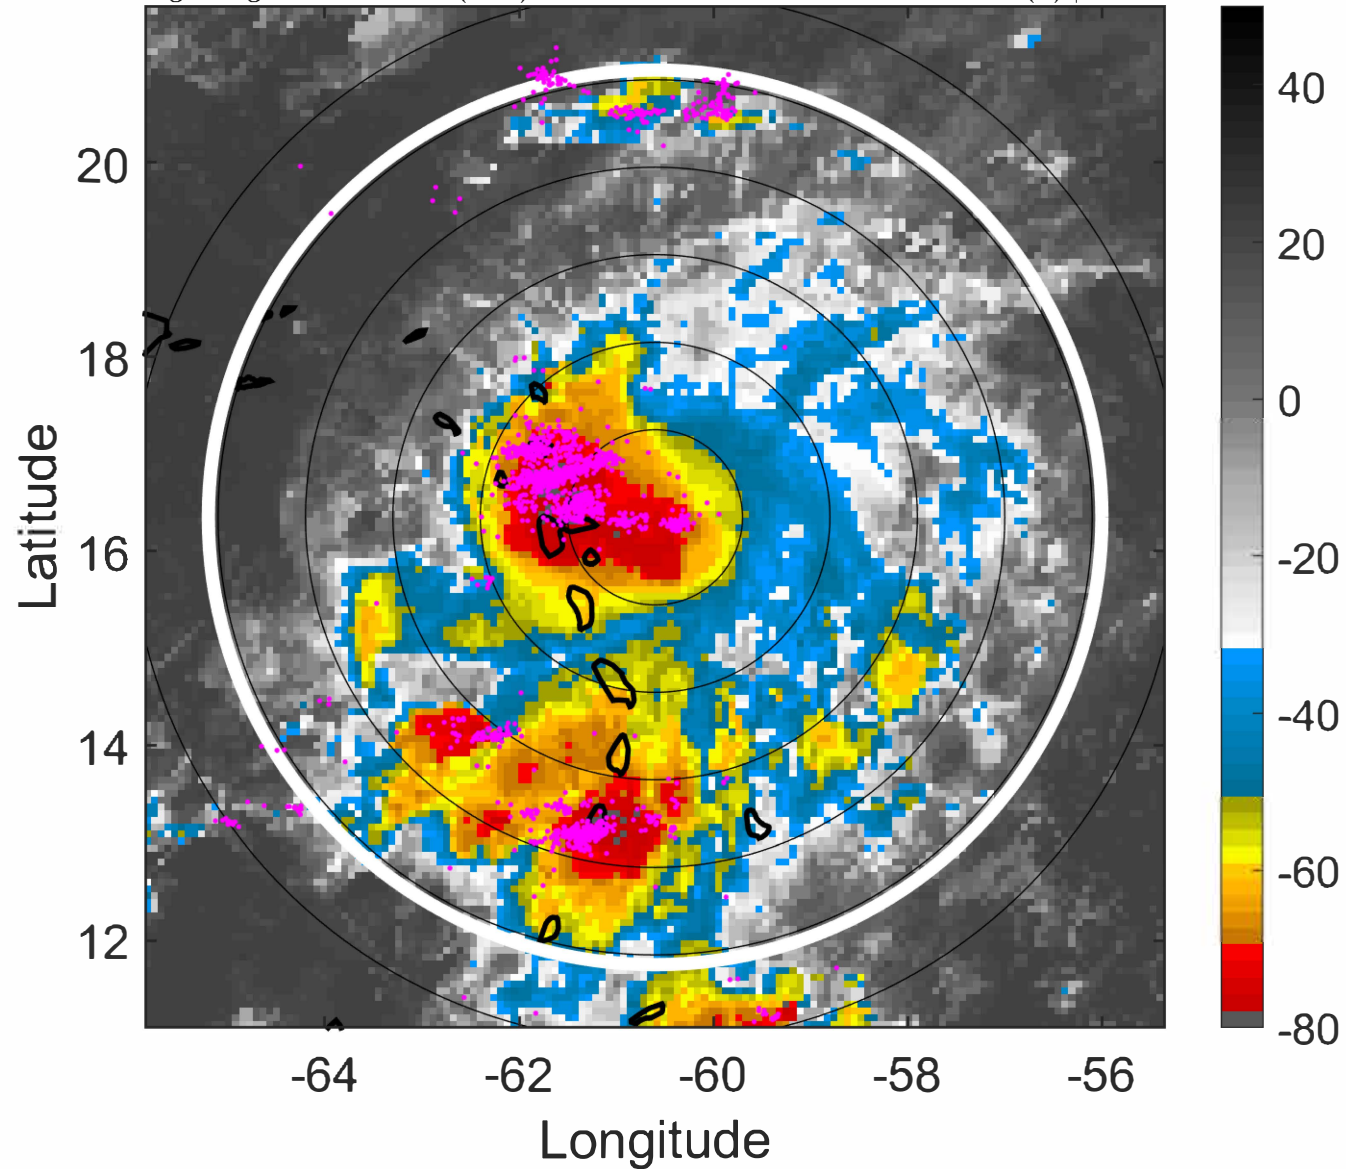

S: 1.3 m s⁻¹ (L) | H: 110°

IR BT & Lightning

t: 2021081421 (17 LT)

Lightning: 17 LT \pm 1.5 h (dots)

PT: LLCP | EA: ACT

07L (GRACE) | 32.5 kt TD

S: 1.4 m s⁻¹ (L) | H: 96°

6-h IR BT Differences & Lightning

Δ t: 2021081421 (17 LT) - 2021081415 (11.1 LT)

Lightning: 17 LT \pm 1.5 h (dots)

PT: LLCP | EA: ACT

07L (GRACE) | 32.5 kt TD

S: 1.4 m s⁻¹ (L) | H: 96°

IR BT & Lightning

t: 2021081500 (19.9 LT)

Lightning: 19.9 LT \pm 1.5 h (dots)