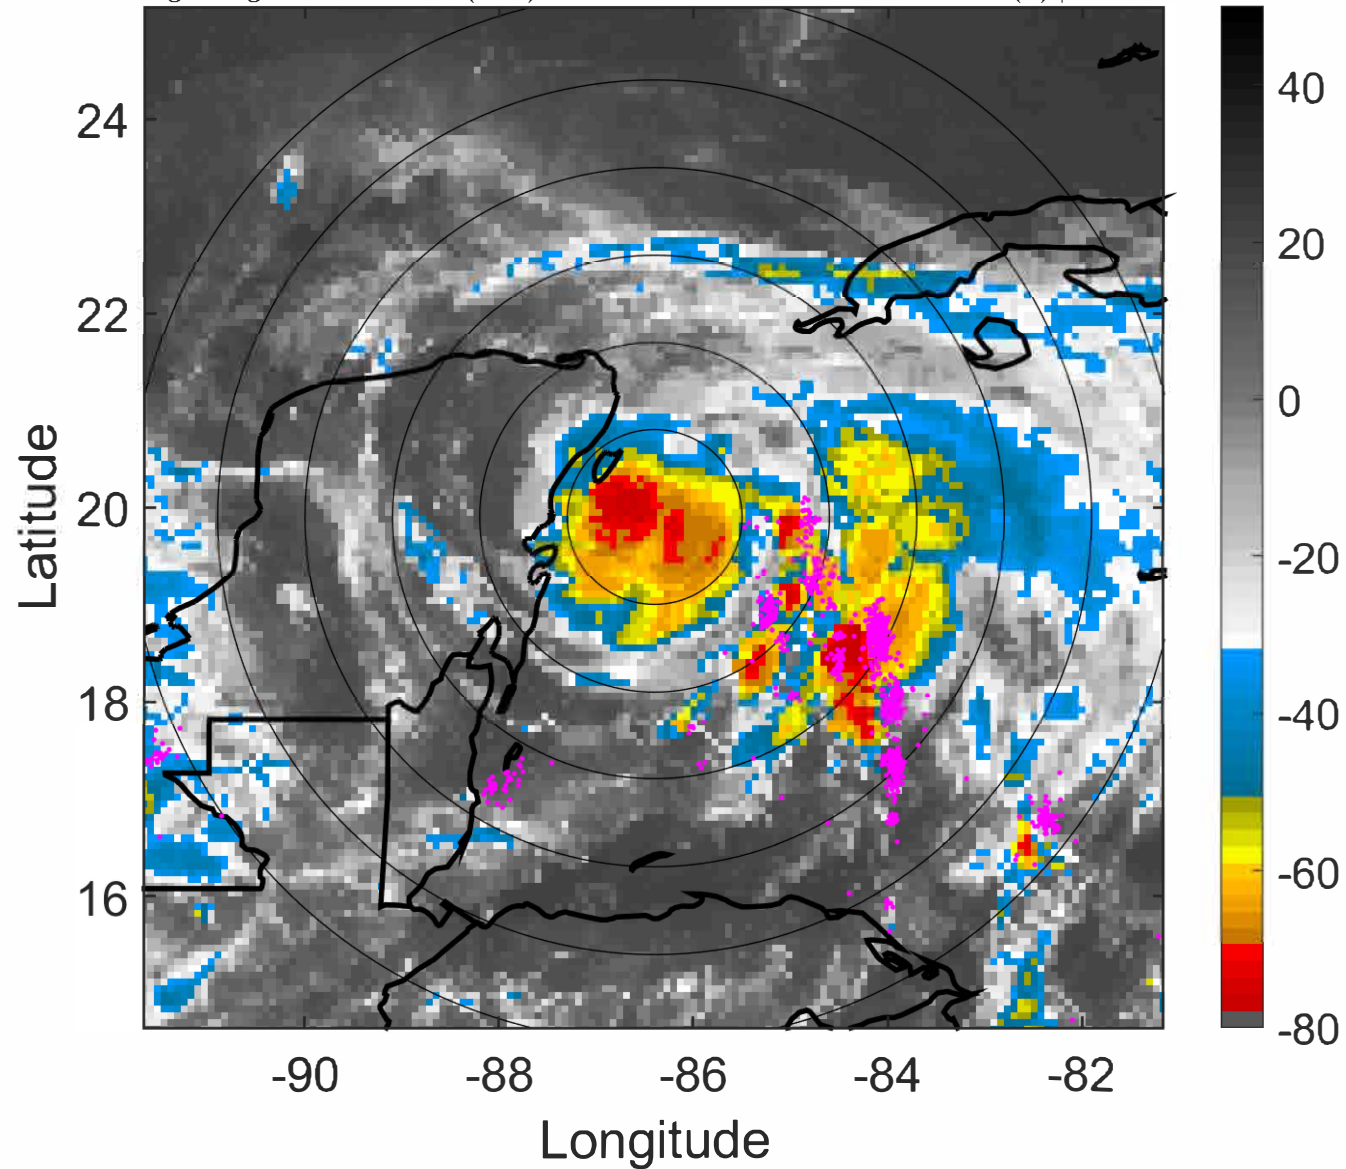

IR BT & Lightning

t: 2021081906 (0.2 LT)

Lightning: 0.2 LT $\pm$ 1.5 h (dots)

PT: LLCP | EA: ACT

07L (GRACE) | 70 kt C1

S: 3.3 m s⁻¹ (L) | H: 154°