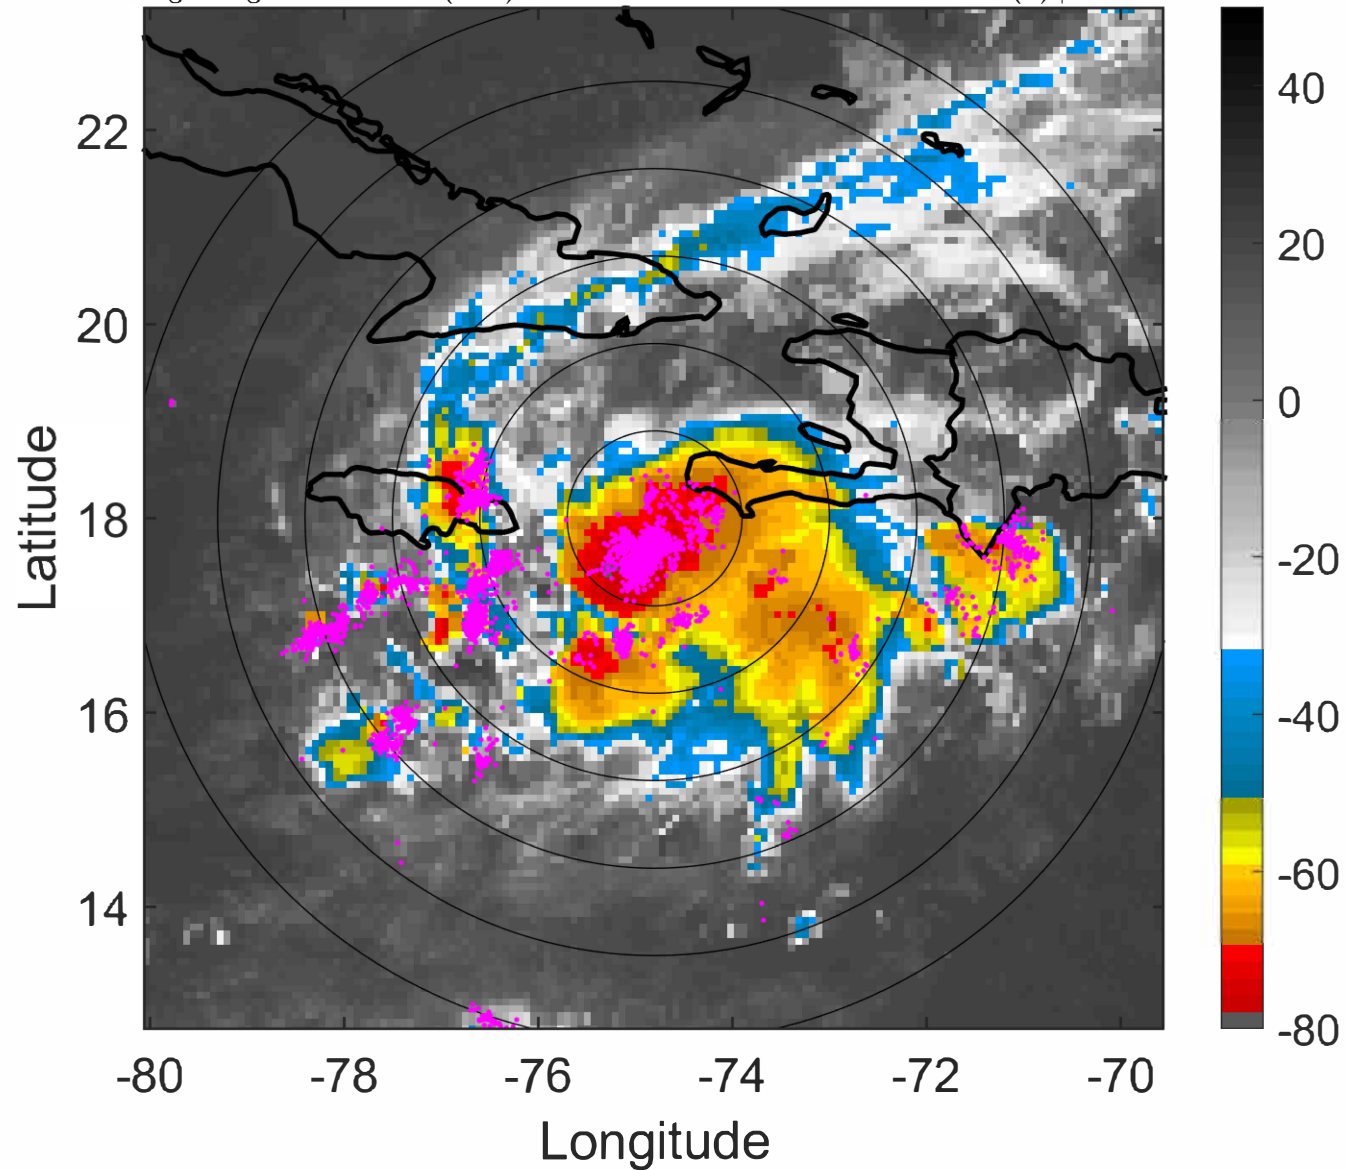

IR BT & Lightning

t: 2021081706 (1 LT)

Lightning: 1 LT $\pm$ 1.5 h (dots)

PT: LLCP | EA: ACT

07L (GRACE) | 40 kt TS

S: 2.6 m s⁻¹ (L) | H: 108°