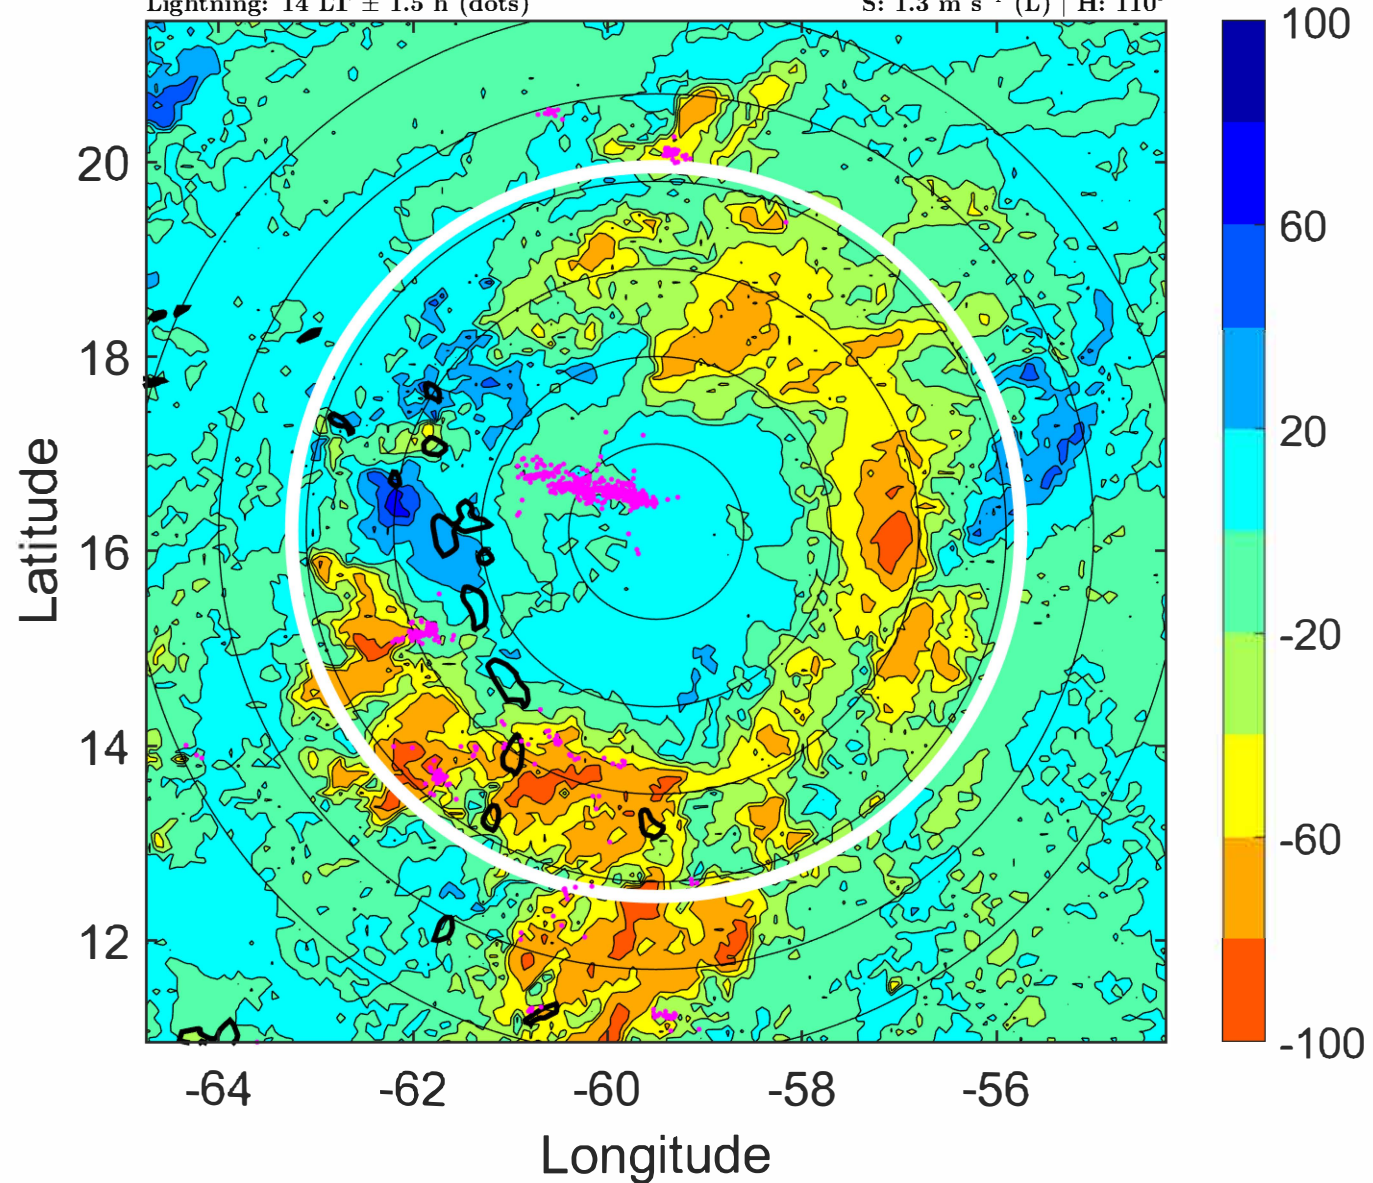

6-h IR BT Differences & Lightning

Δ t: 2021081418 (14 LT) - 2021081412 (8.2 LT)

Lightning: 14 LT $\pm$ 1.5 h (dots)

PT: LLCP | EA: ACT

07L (GRACE) | 35 kt TS

S: 1.3 m s⁻¹ (L) | H: 110°