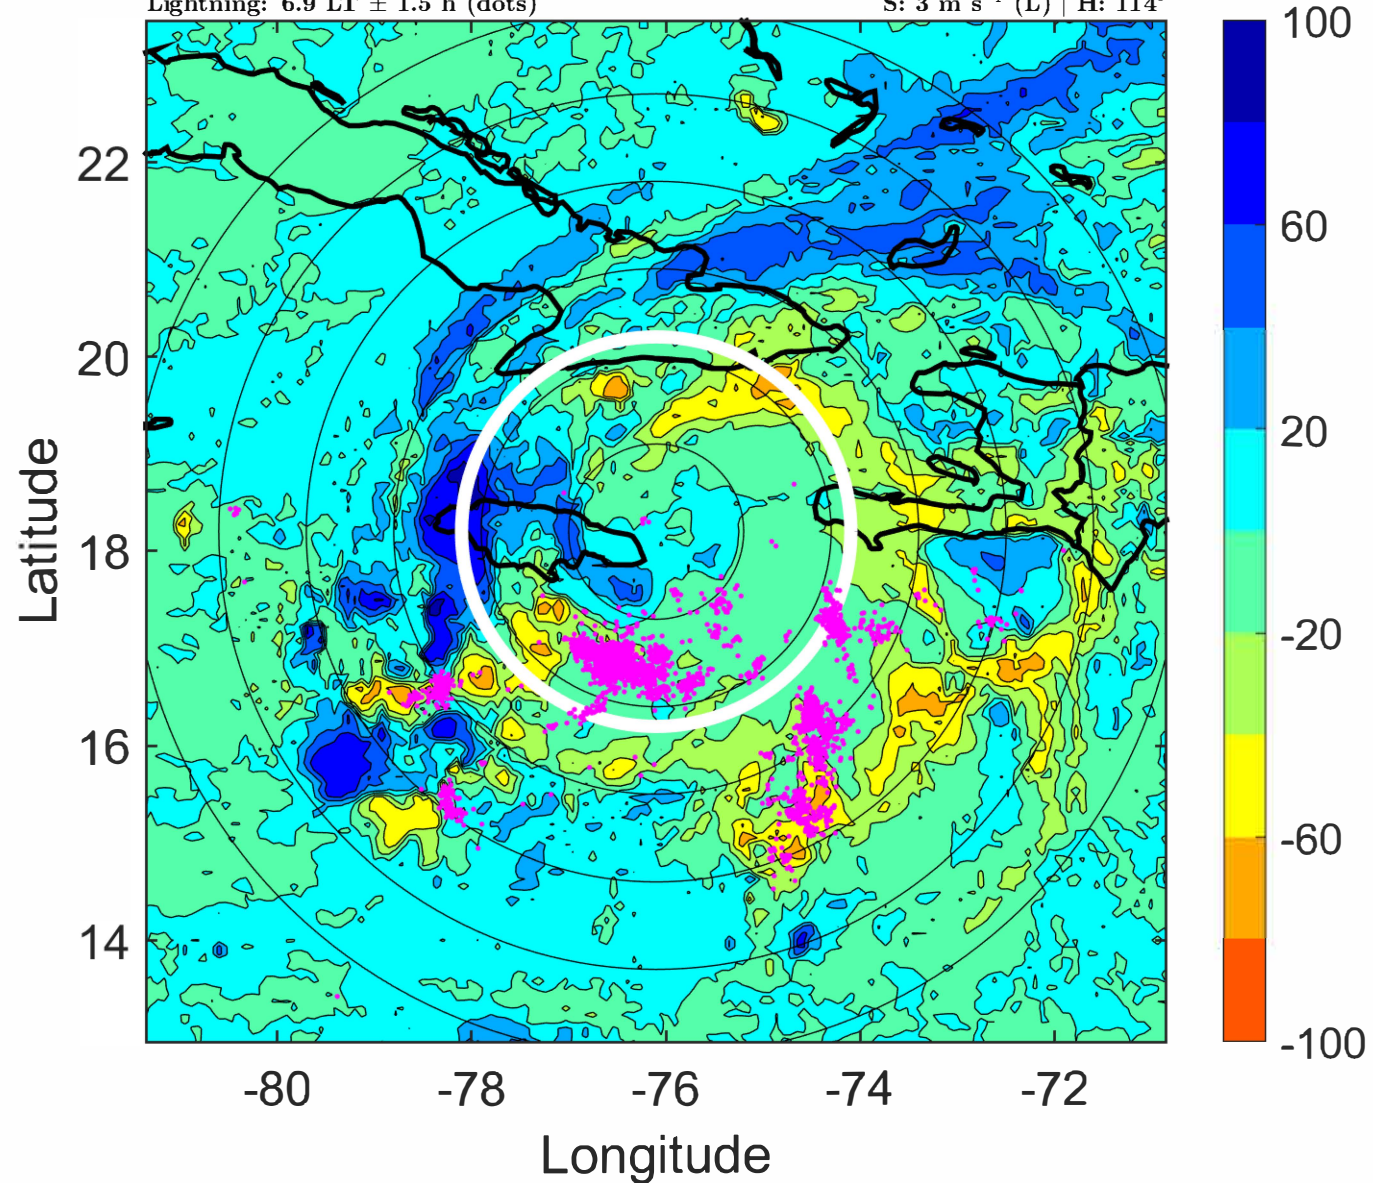

6-h IR BT Differences & Lightning

Δ t: 2021081712 (6.9 LT) - 2021081706 (1 LT)

Lightning: 6.9 LT $\pm$ 1.5 h (dots)

PT: LLCP | EA: ACT

07L (GRACE) | 45 kt TS

S: 3 m s⁻¹ (L) | H: 114°