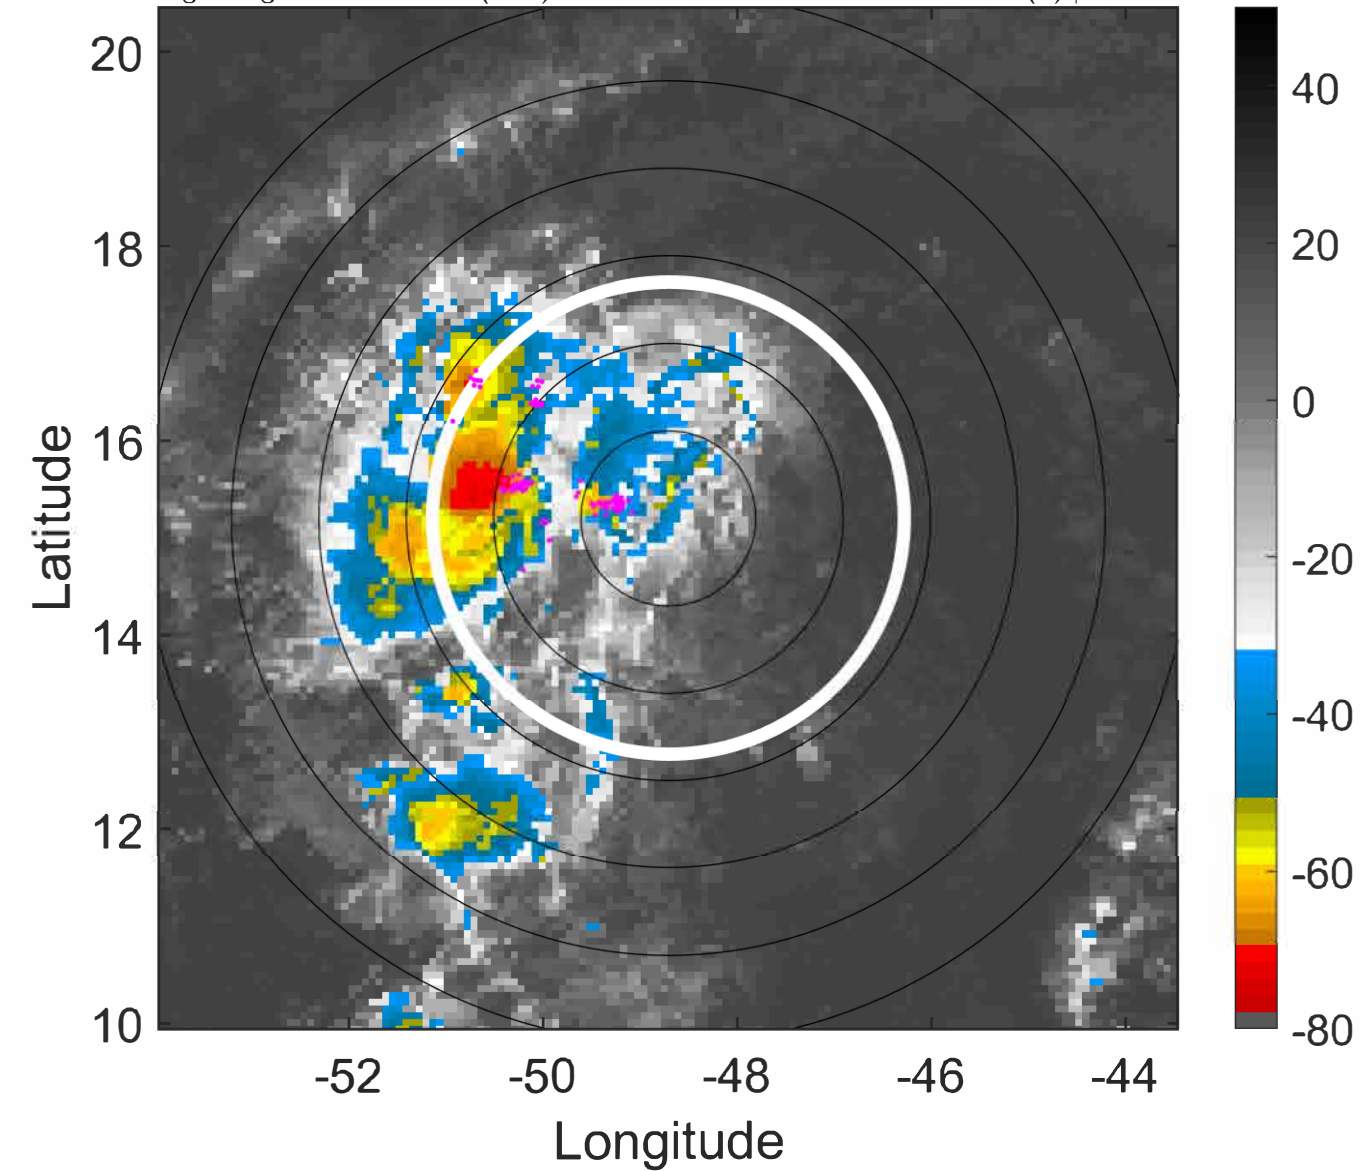

IR BT & Lightning

t: 2021081312 (8.8 LT)

Lightning: 8.8 LT \pm 1.5 h (dots)

PT: SLWP | EA: INACT

07L (GRACE) | 30 kt TD

S: 1.2 m s⁻¹ (L) | H: 308°

6-h IR BT Differences & Lightning

Δ t: 2021081312 (8.8 LT) - 2021081306 (2.9 LT)

Lightning: 8.8 LT \pm 1.5 h (dots)

PT: SLWP | EA: INACT

07L (GRACE) | 30 kt TD

S: 1.2 m s⁻¹ (L) | H: 308°

IR BT & Lightning

t: 2021081315 (11.7 LT)

Lightning: 11.7 LT \pm 1.5 h (dots)

PT: SLWP | EA: INACT