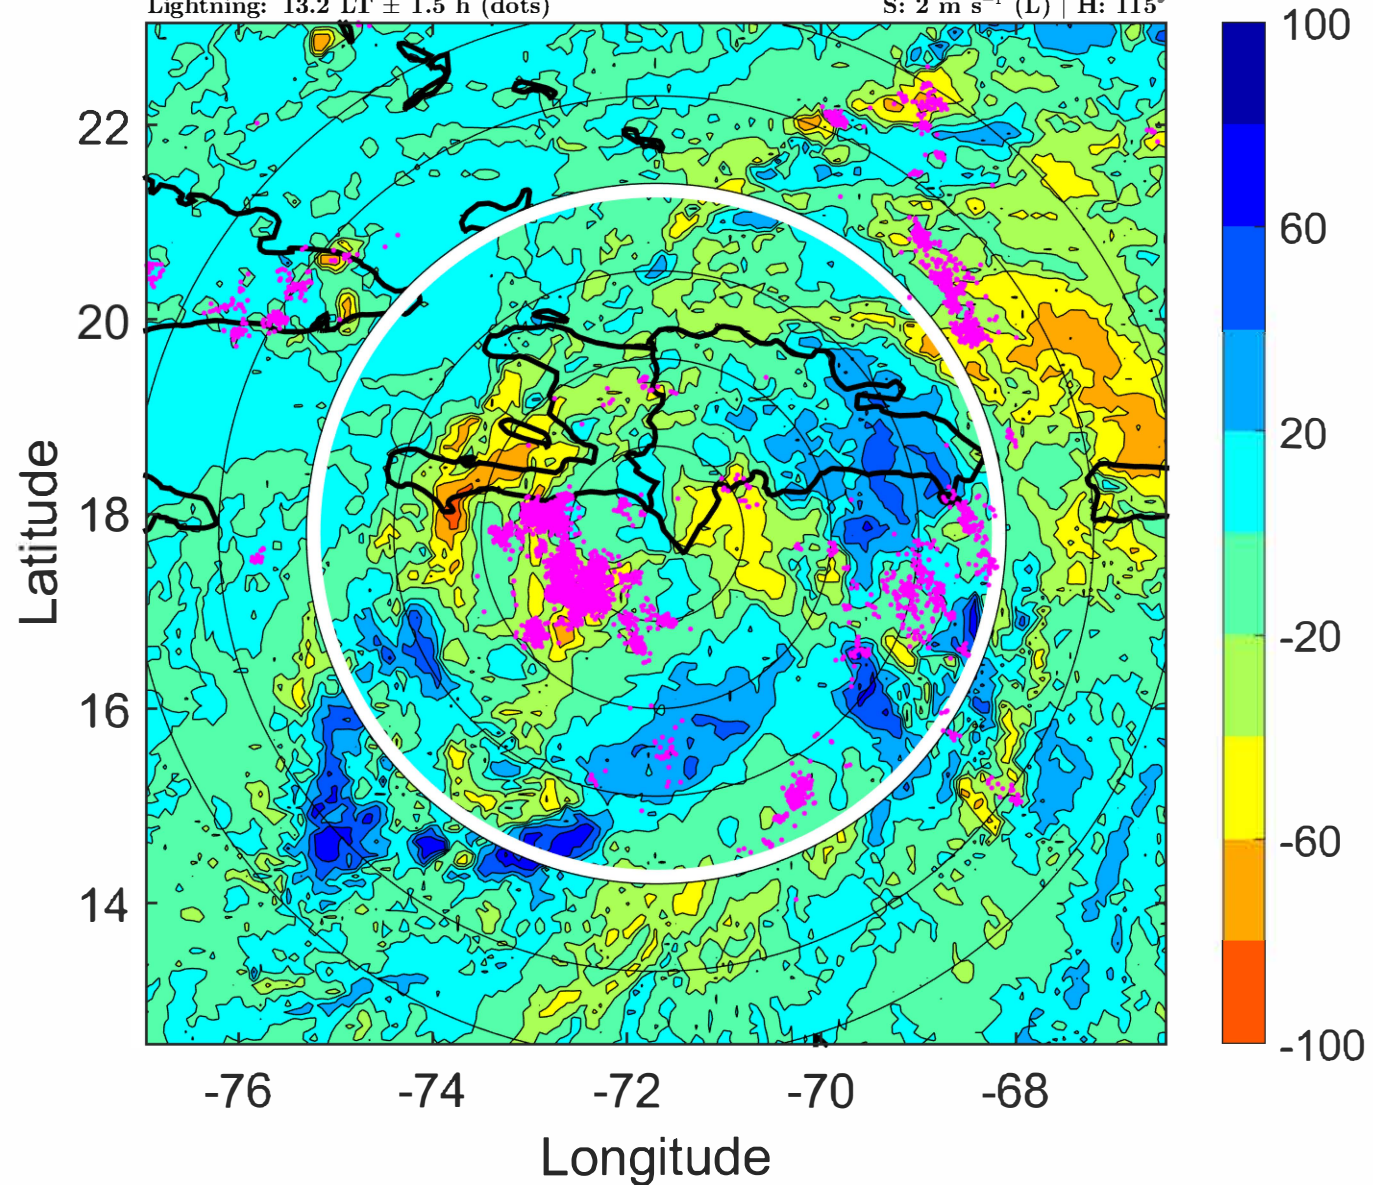

IR BT & Lightning

t: 2021081618 (13.2 LT)

Lightning: 13.2 LT $\pm$ 1.5 h (dots)

PT: LLCP | EA: ACT

07L (GRACE) | 35 kt TS

S: 2 m s⁻¹ (L) | H: 115°

6-h IR BT Differences & Lightning

Δ t: 2021081618 (13.2 LT) - 2021081612 (7.3 LT)

Lightning: 13.2 LT $\pm$ 1.5 h (dots)

PT: LLCP | EA: ACT

07L (GRACE) | 35 kt TS

S: 2 m s⁻¹ (L) | H: 115°