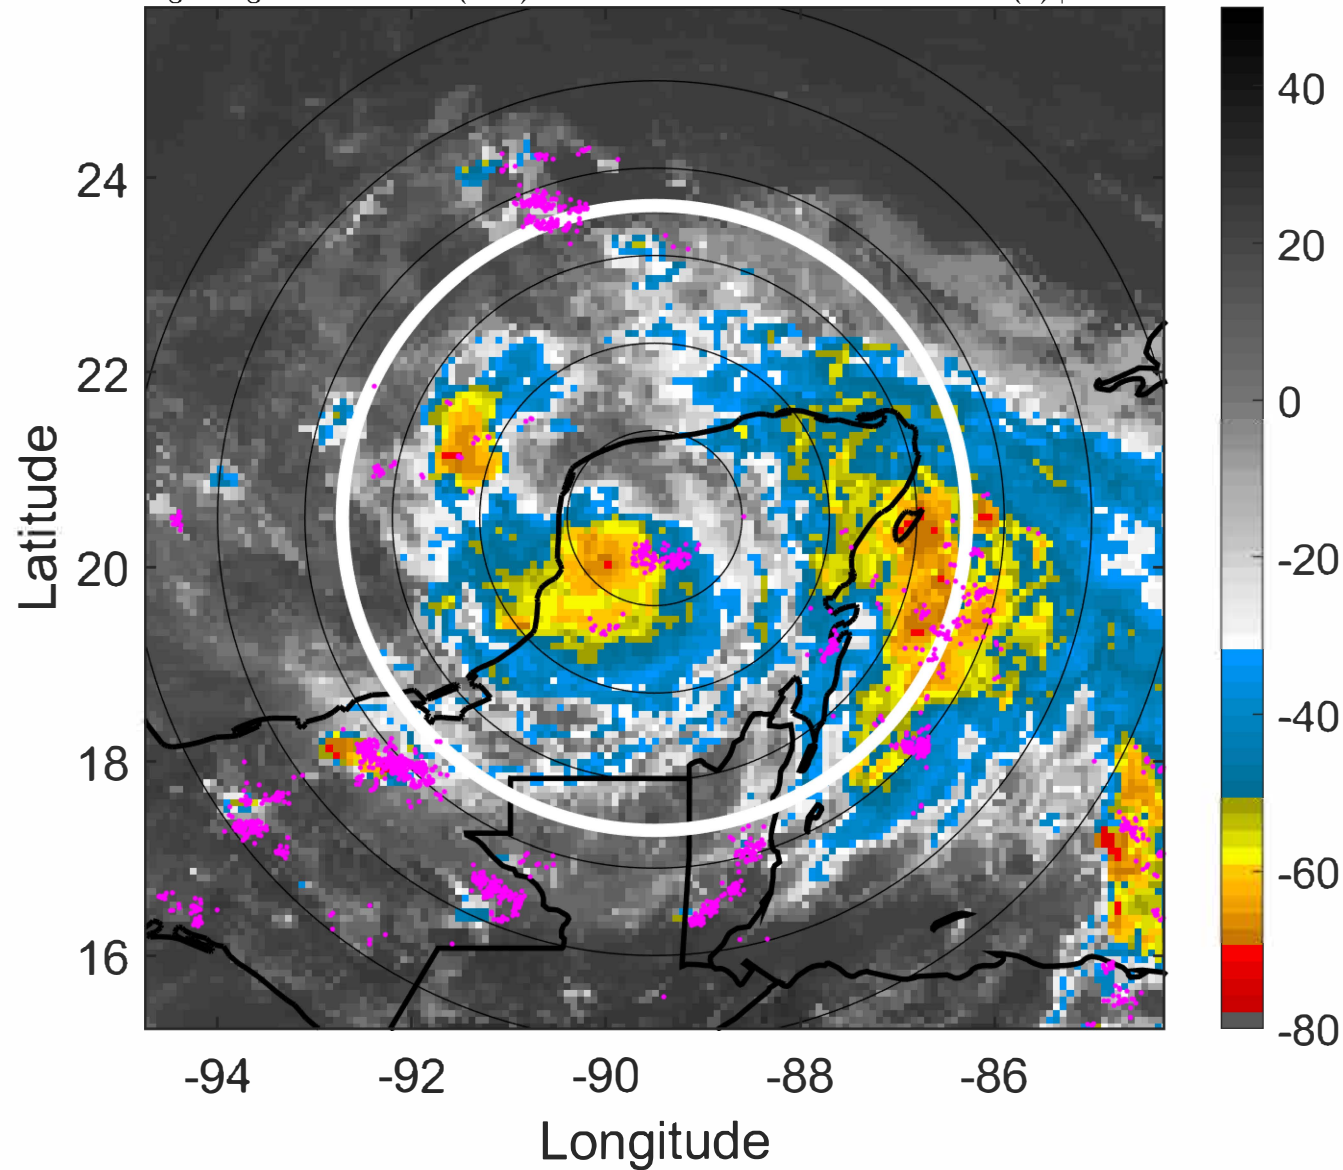

S: 3 m s⁻¹ (L) | H: 175.5°

IR BT & Lightning

t: 2021081918 (12 LT)

Lightning: 12 LT \pm 1.5 h (dots)

PT: LLCP | EA: ACT

07L (GRACE) | 45 kt TS

S: 3 m s⁻¹ (L) | H: 183°

6-h IR BT Differences & Lightning