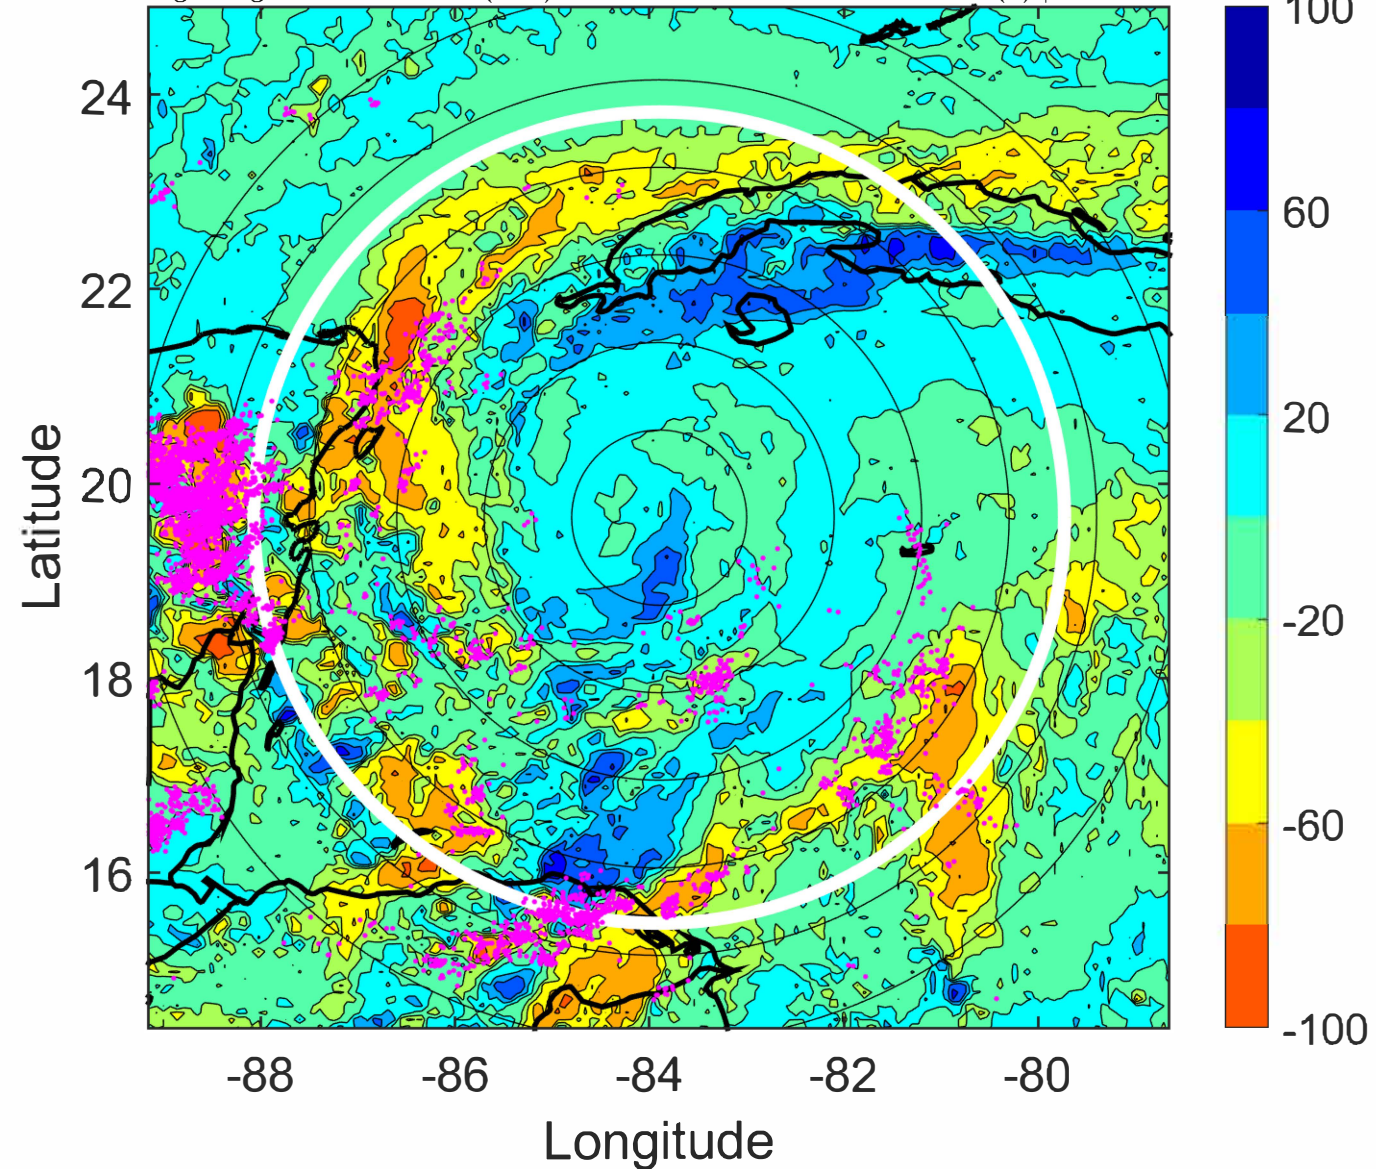

6-h IR BT Differences & Lightning

Δ t: 2021081821 (15.4 LT) - 2021081815 (9.5 LT)

Lightning: 15.4 LT $\pm$ 1.5 h (dots)

PT: LLCP | EA: ACT

07L (GRACE) | 70 kt C1

S: 3.2 m s⁻¹ (L) | H: 123.5°