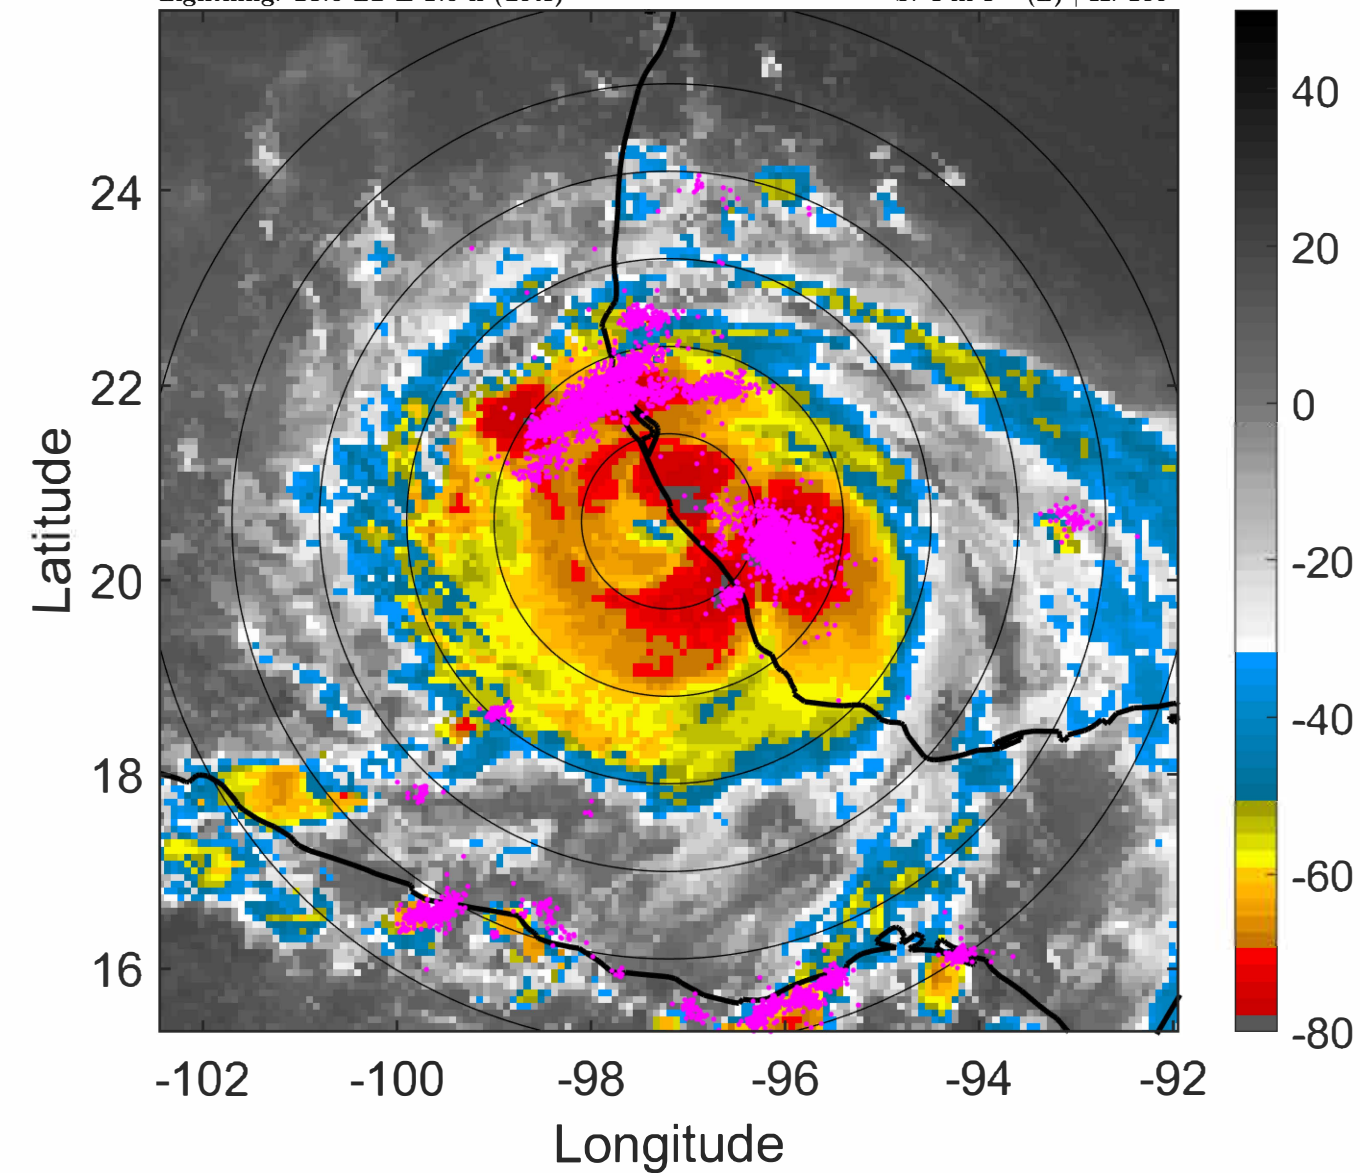

IR BT & Lightning

t: 2021082106 (23.5 LT)

Lightning: 23.5 LT $\pm$ 1.5 h (dots)

PT: LLCP | EA: ACT

07L (GRACE) | 100 kt C3

S: 4 m s⁻¹ (L) | H: 169°

6-h IR BT Differences & Lightning

Δ t: 2021082106 (23.5 LT) - 2021082100 (17.6 LT)

Lightning: 23.5 LT $\pm$ 1.5 h (dots)

PT: LLCP | EA: ACT

07L (GRACE) | 100 kt C3

S: 4 m s⁻¹ (L) | H: 169°