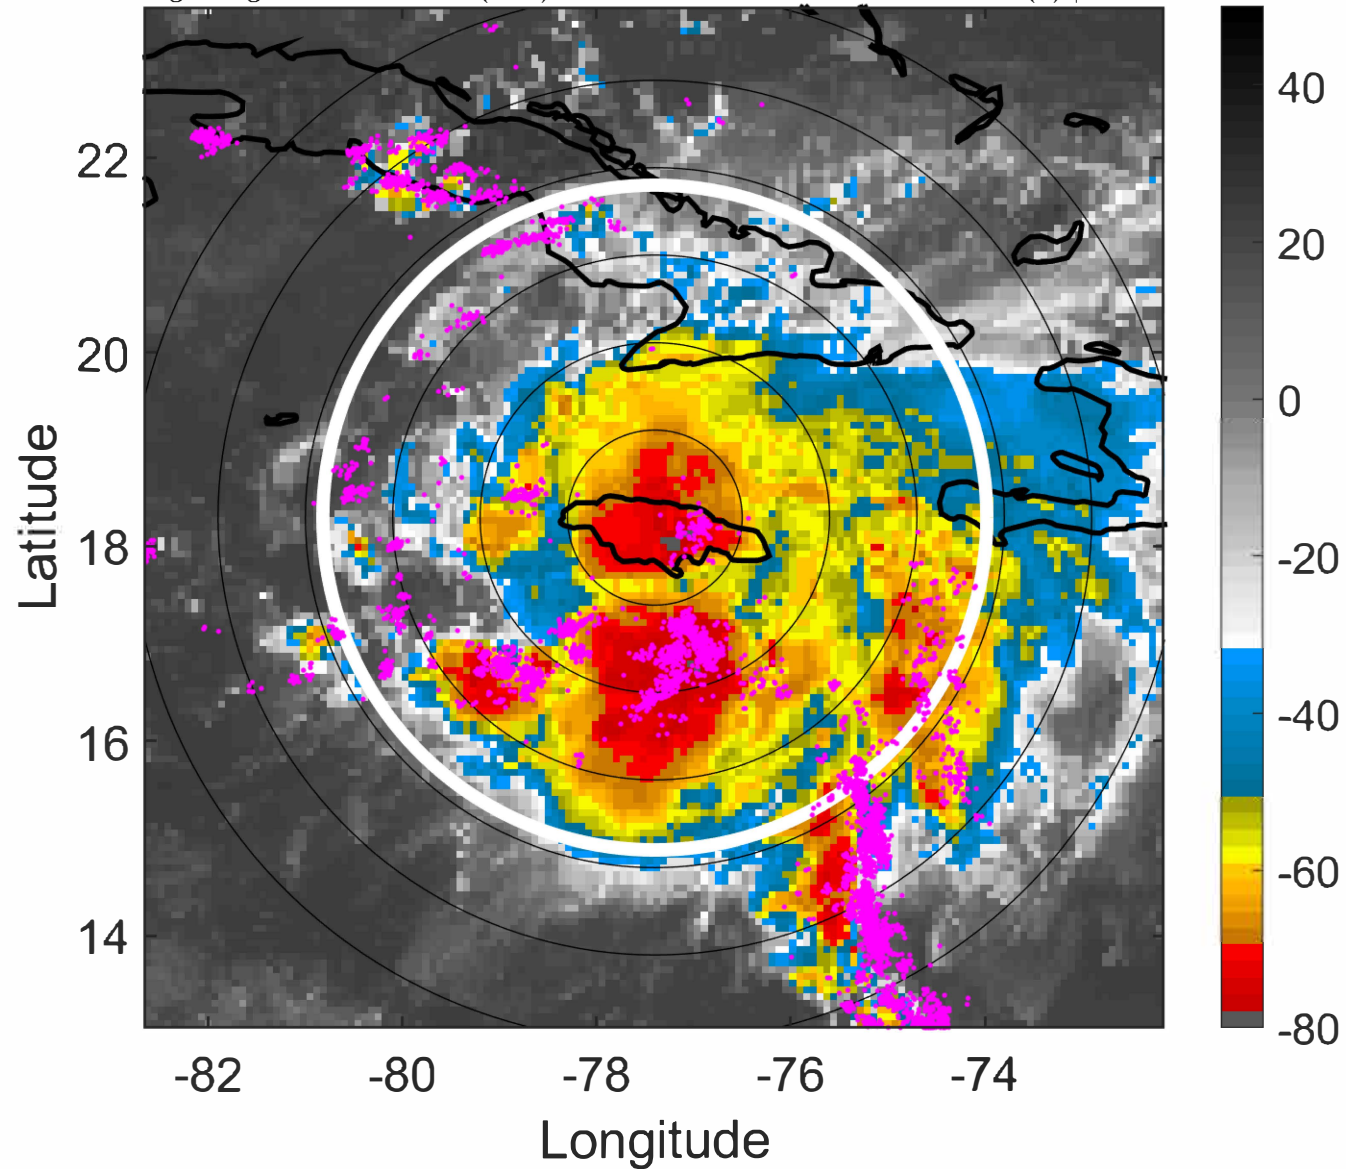

IR BT & Lightning

t: 2021081718 (12.8 LT)

Lightning: 12.8 LT $\pm$ 1.5 h (dots)

PT: LLCP | EA: ACT

07L (GRACE) | 50 kt TS

S: 1.7 m s⁻¹ (L) | H: 85°