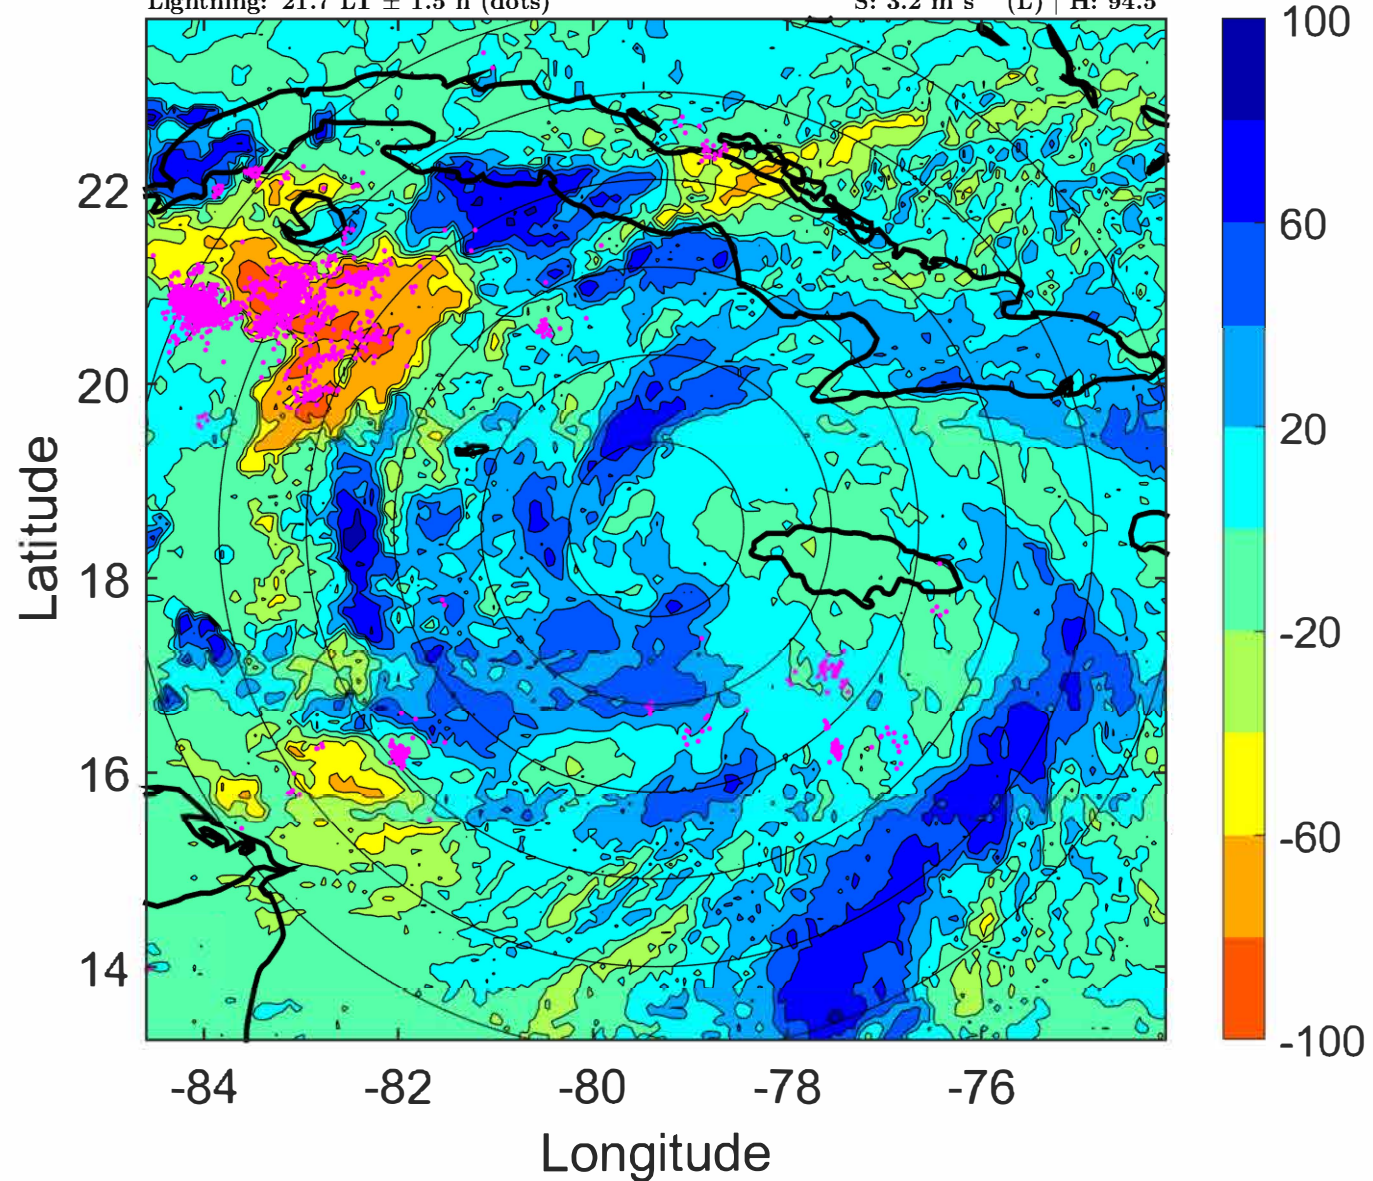

6-h IR BT Differences & Lightning

Δ t: 2021081803 (21.7 LT) - 2021081721 (15.8 LT)

Lightning: 21.7 LT $\pm$ 1.5 h (dots)

PT: LLCP | EA: ACT

07L (GRACE) | 52.5 kt TS

S: 3.2 m s⁻¹ (L) | H: 94.5°