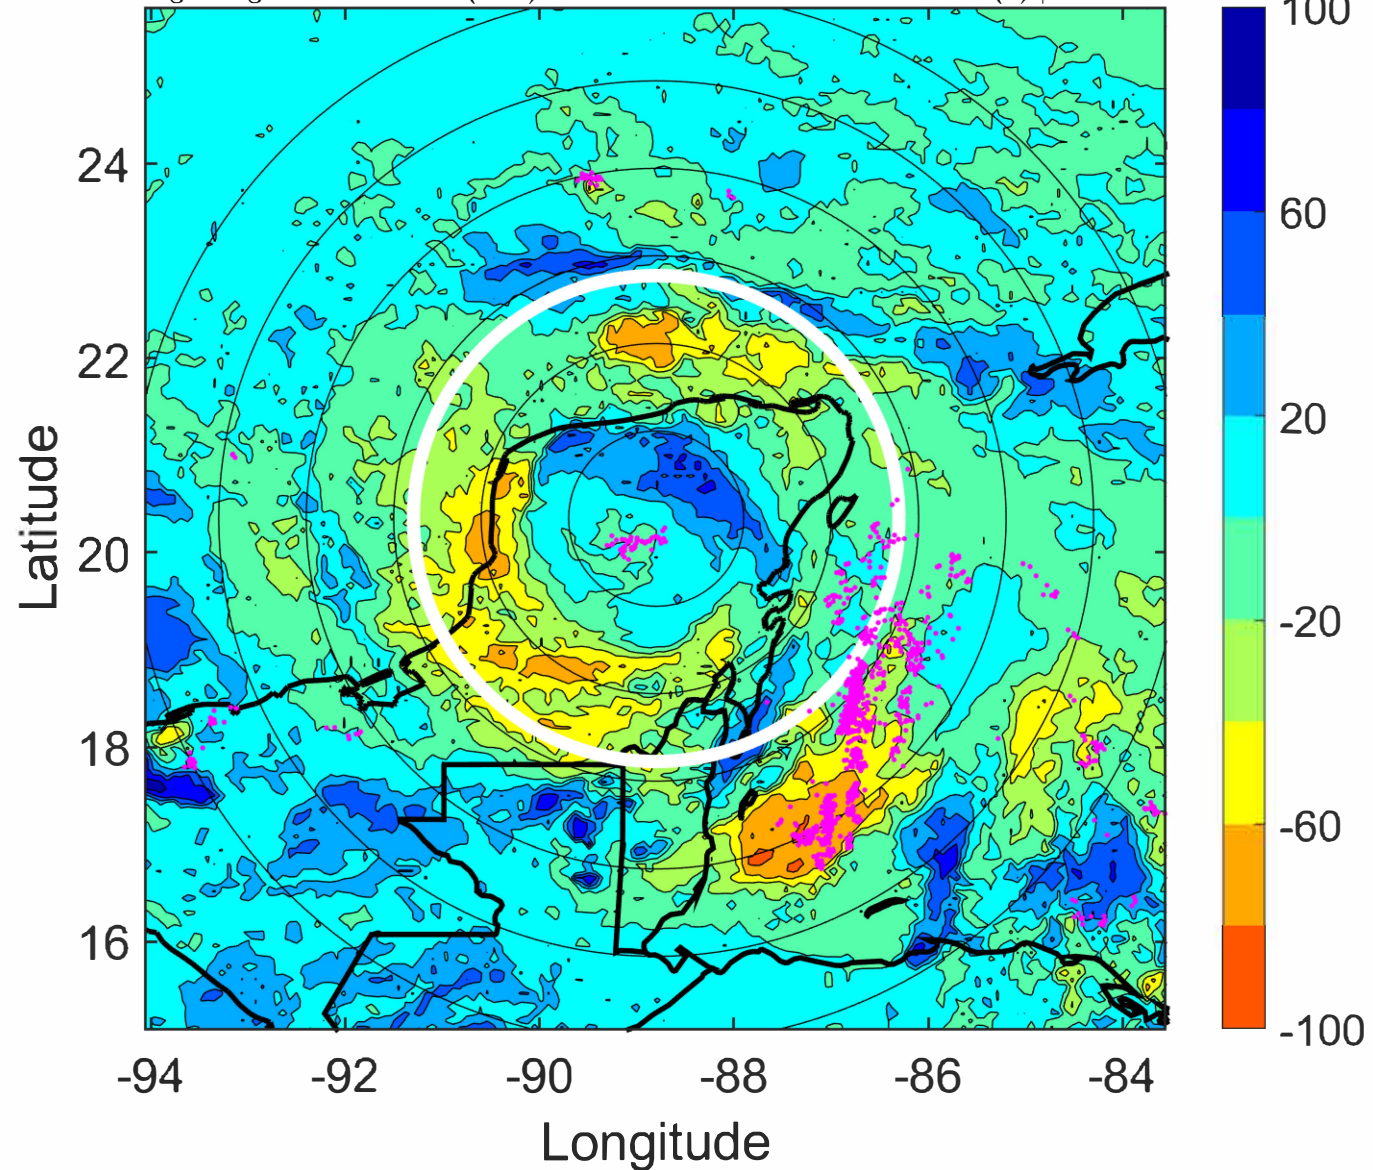

6-h IR BT Differences & Lightning

Δ t: 2021081915 (9.1 LT) - 2021081909 (3.2 LT)

Lightning: 9.1 LT $\pm$ 1.5 h (dots)

PT: LLCP | EA: ACT

07L (GRACE) | 52.5 kt TS

S: 3 m s⁻¹ (L) | H: 175.5°