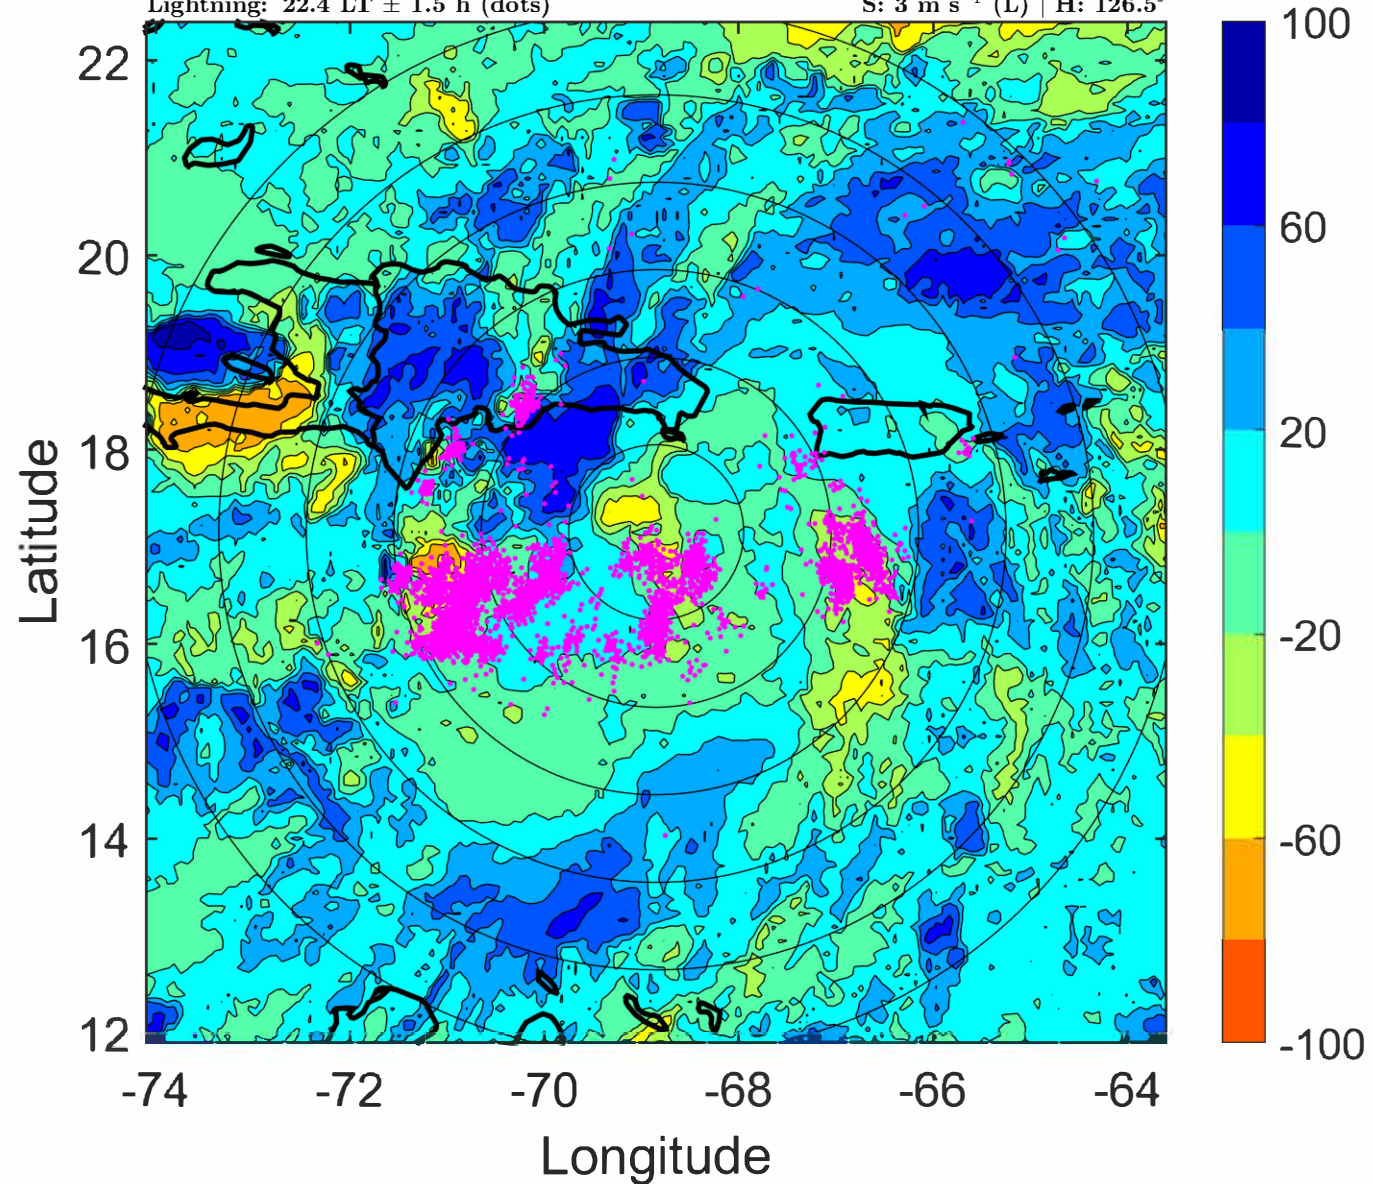

6-h IR BT Differences & Lightning

Δ t: 2021081603 (22.4 LT) - 2021081521 (16.5 LT)

Lightning: 22.4 LT \pm 1.5 h (dots)

PT: LLCP | EA: ACT

07L (GRACE) | 30 kt TD

S: 3 m s⁻¹ (L) | H: 126.5°

IR BT & Lightning

t: 2021081606 (1.4 LT)