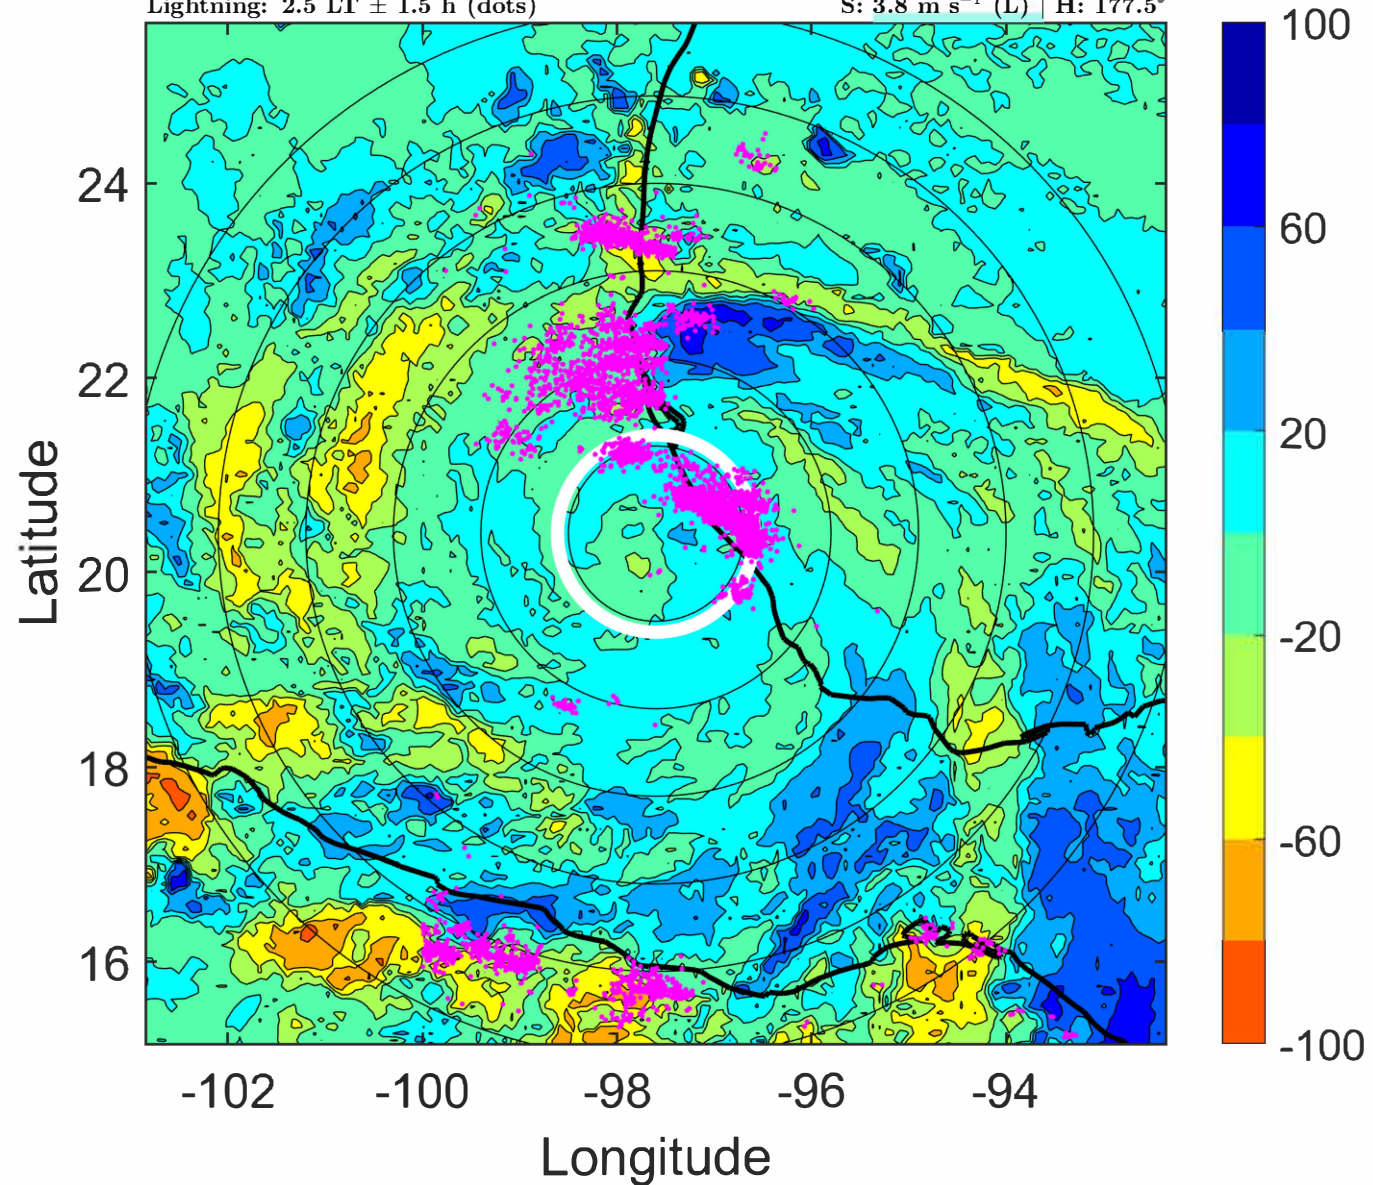

07L (GRACE) | 80 kt C1

S: 3.8 m s⁻¹ (L) | H: 177.5°

6-h IR BT Differences & Lightning

Δ t: 2021082109 (2.5 LT) - 2021082103 (20.6 LT)

Lightning: 2.5 LT \pm 1.5 h (dots)

LAND EFFECTS

07L (GRACE) | 80 kt C1

S: 3.8 m s⁻¹ (L) | H: 177.5°