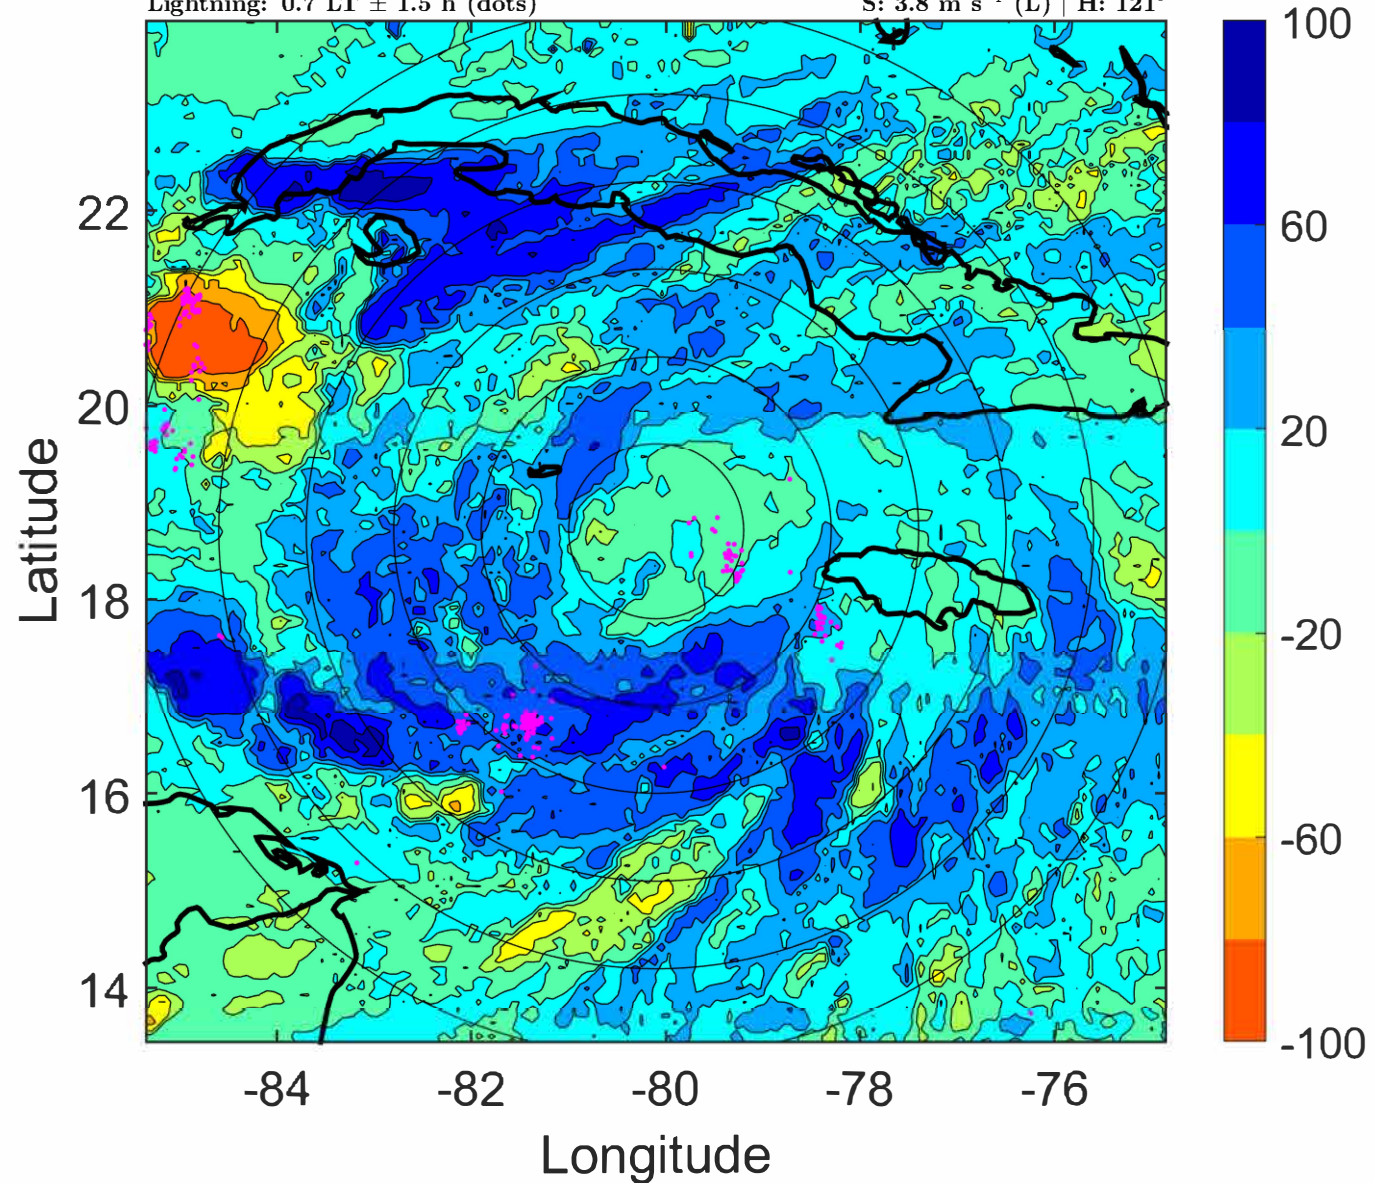

6-h IR BT Differences & Lightning

Δ t: 2021081806 (0.7 LT) - 2021081800 (18.8 LT)

Lightning: 0.7 LT $\pm$ 1.5 h (dots)

PT: LLCP | EA: ACT

07L (GRACE) | 55 kt TS

S: 3.8 m s⁻¹ (L) | H: 121°