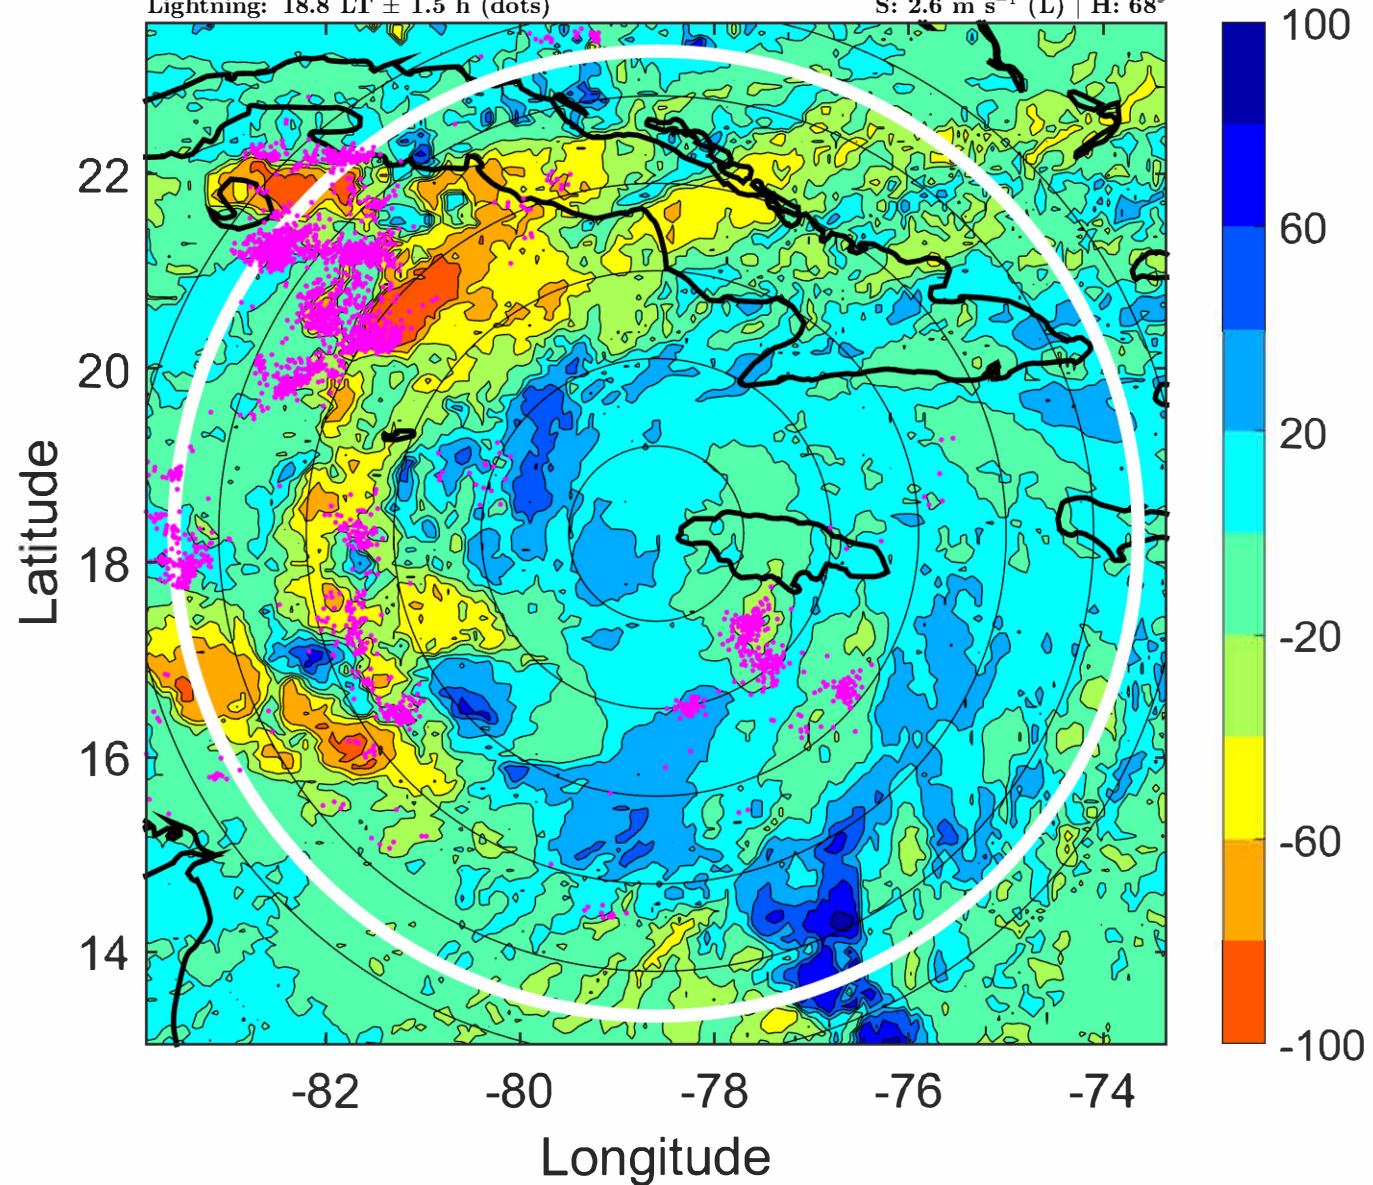

IR BT & Lightning

t: 2021081800 (18.8 LT)

Lightning: 18.8 LT $\pm$ 1.5 h (dots)

PT: LLCP | EA: ACT

07L (GRACE) | 50 kt TS

S: 2.6 m s⁻¹ (L) | H: 68°

6-h IR BT Differences & Lightning

Δ t: 2021081800 (18.8 LT) - 2021081718 (12.8 LT)

Lightning: 18.8 LT $\pm$ 1.5 h (dots)

PT: LLCP | EA: ACT

07L (GRACE) | 50 kt TS

S: 2.6 m s⁻¹ (L) | H: 68°