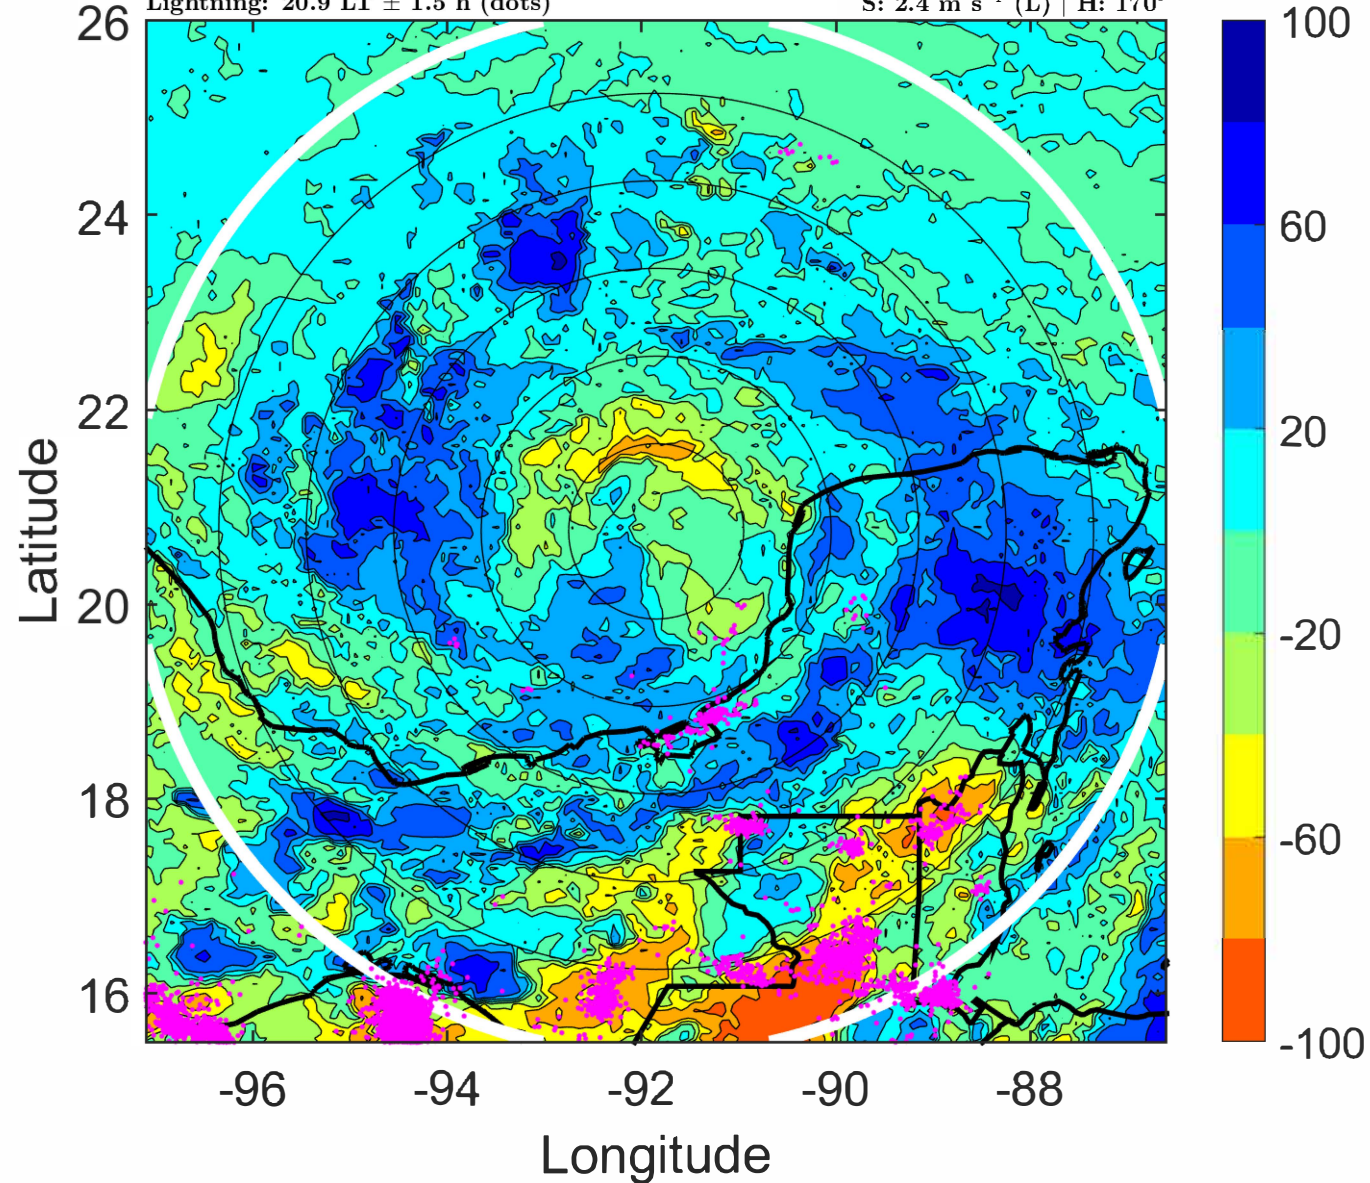

6-h IR BT Differences & Lightning

Δ t: 2021082003 (20.9 LT) - 2021081921 (15 LT)

Lightning: 20.9 LT $\pm$ 1.5 h (dots)

PT: LLCP | EA: ACT

07L (GRACE) | 57.5 kt TS

S: 2.4 m s⁻¹ (L) | H: 170°