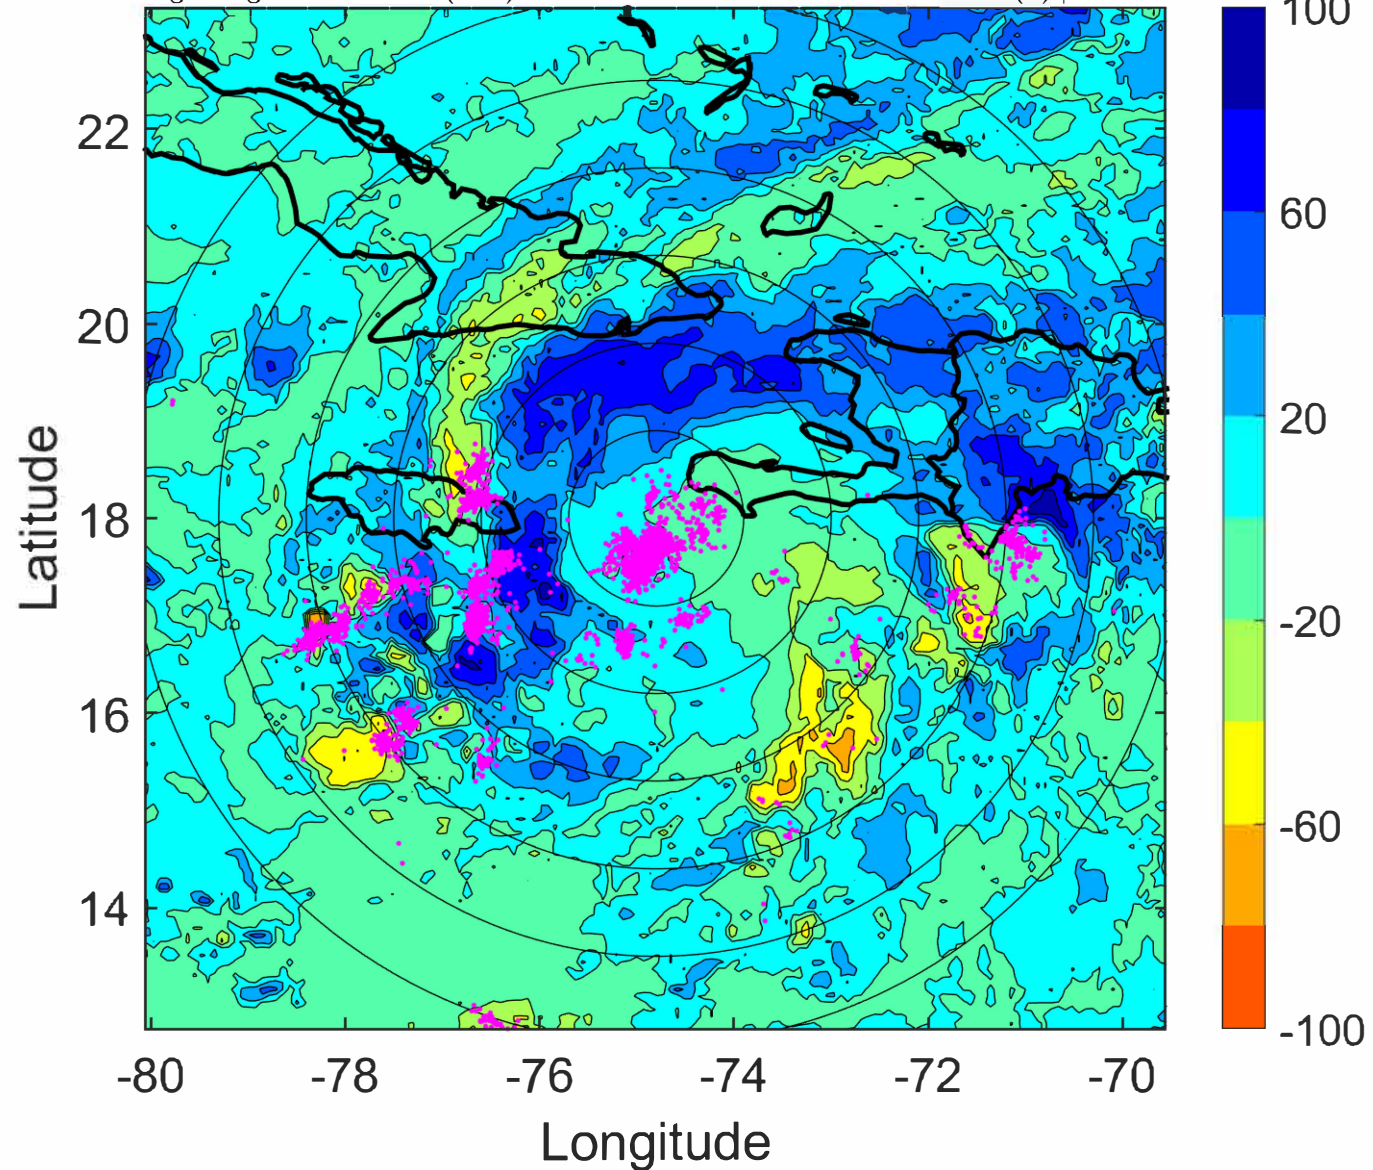

S: 2.6 m s⁻¹ (L) | H: 108°

6-h IR BT Differences & Lightning

Δ t: 2021081706 (1 LT) - 2021081700 (19.1 LT)

Lightning: 1 LT \pm 1.5 h (dots)

PT: LLCP | EA: ACT

07L (GRACE) | 40 kt TS

S: 2.6 m s⁻¹ (L) | H: 108°