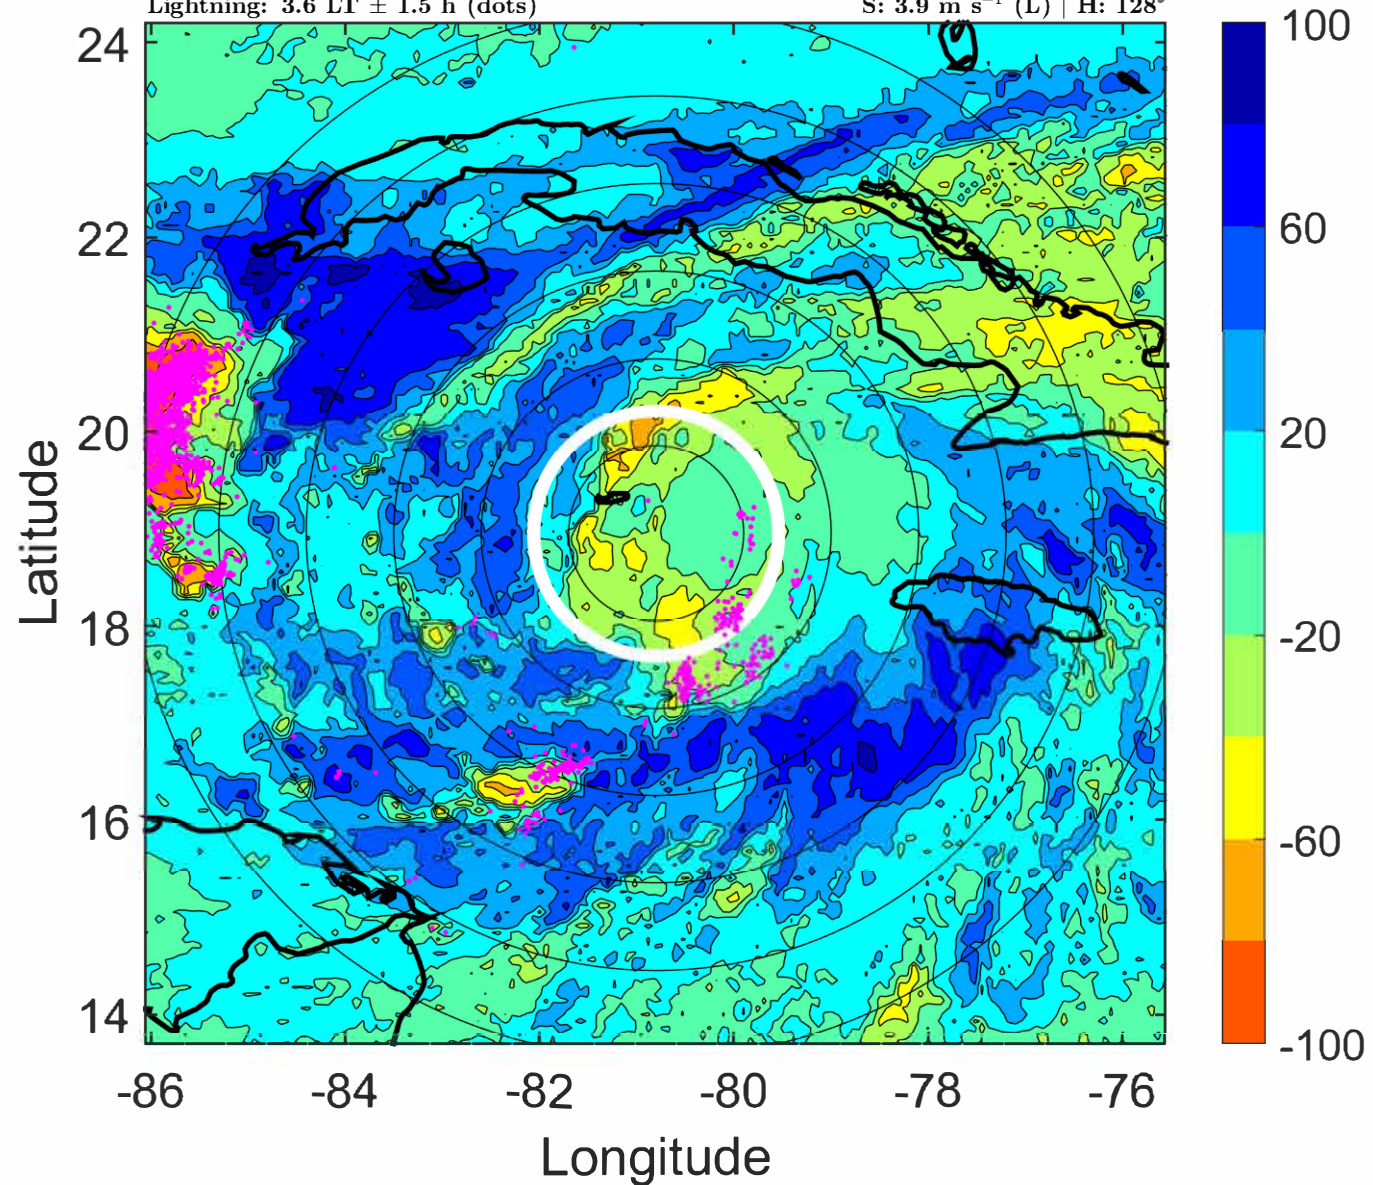

IR BT & Lightning

t: 2021081809 (3.6 LT)

Lightning: 3.6 LT $\pm$ 1.5 h (dots)

PT: LLCP | EA: ACT

07L (GRACE) | 60 kt TS

S: 3.9 m s⁻¹ (L) | H: 128°

6-h IR BT Differences & Lightning

Δ t: 2021081809 (3.6 LT) - 2021081803 (21.7 LT)

Lightning: 3.6 LT $\pm$ 1.5 h (dots)

PT: LLCP | EA: ACT

07L (GRACE) | 60 kt TS

S: 3.9 m s⁻¹ (L) | H: 128°