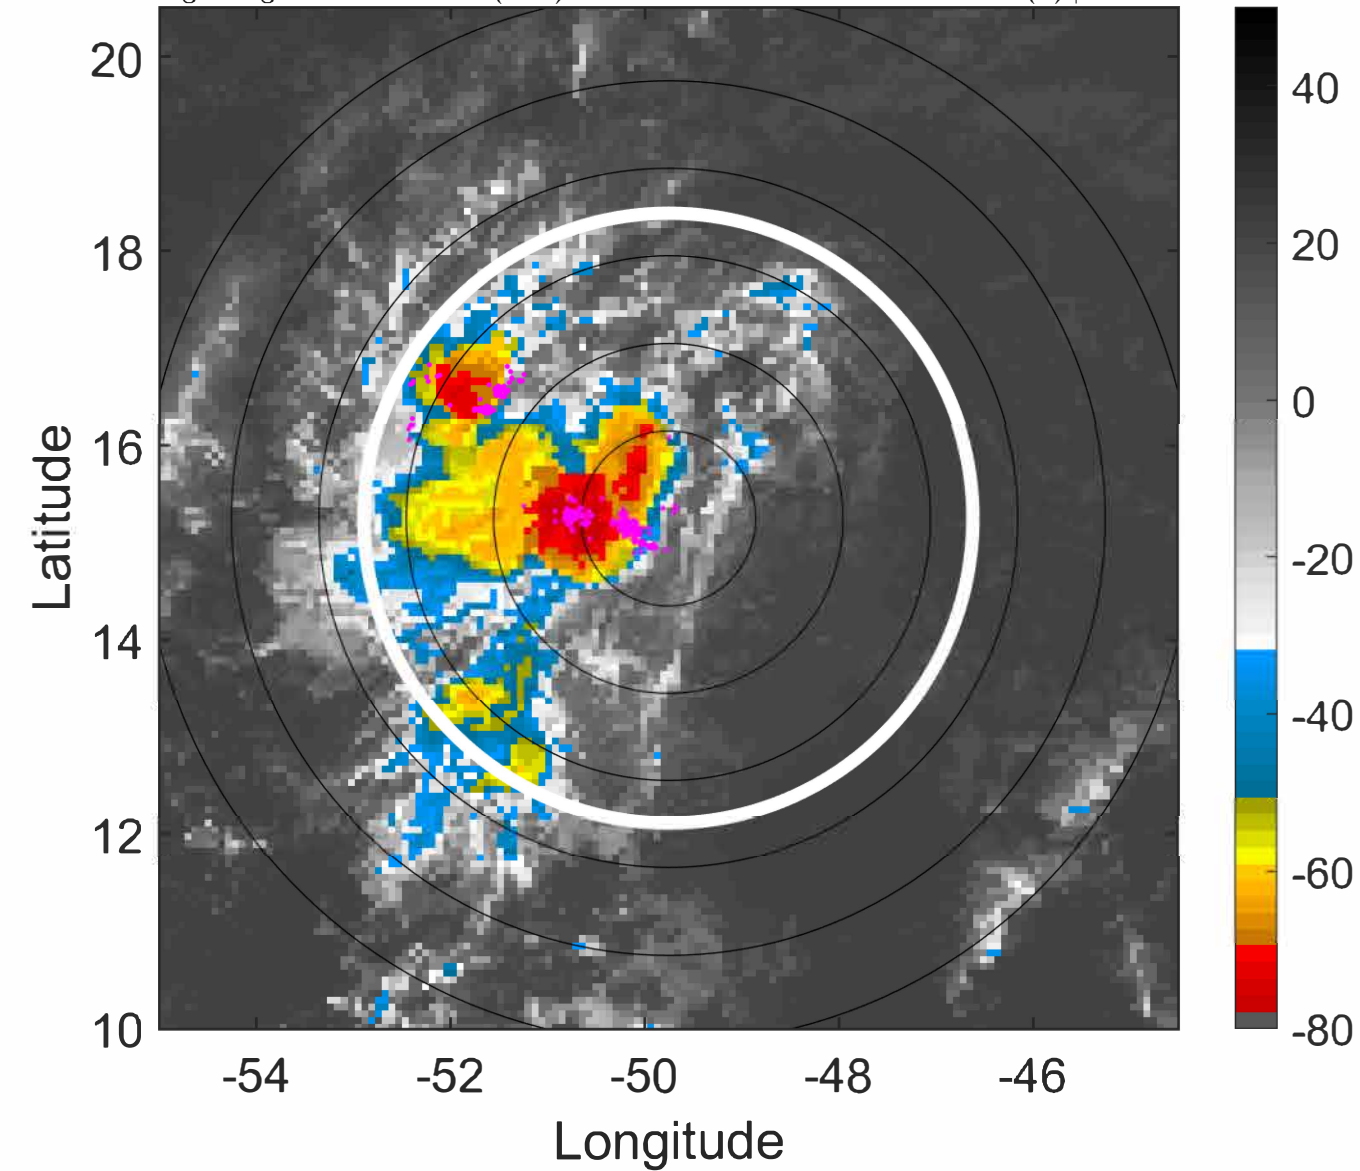

07L (GRACE) | 30 kt TD

S: 1 m s⁻¹ (L) | H: 299°

6-h IR BT Differences & Lightning

Δ t: 2021081315 (11.7 LT) - 2021081309 (5.8 LT)

Lightning: 11.7 LT \pm 1.5 h (dots)

PT: SLWP | EA: INACT

07L (GRACE) | 30 kt TD

S: 1 m s⁻¹ (L) | H: 299°

IR BT & Lightning

t: 2021081318 (14.6 LT)

Lightning: 14.6 LT \pm 1.5 h (dots)

PT: SLWP | EA: INACT

07L (GRACE) | 30 kt TD

S: 0.7 m s⁻¹ (L) | H: 290°

6-h IR BT Differences & Lightning