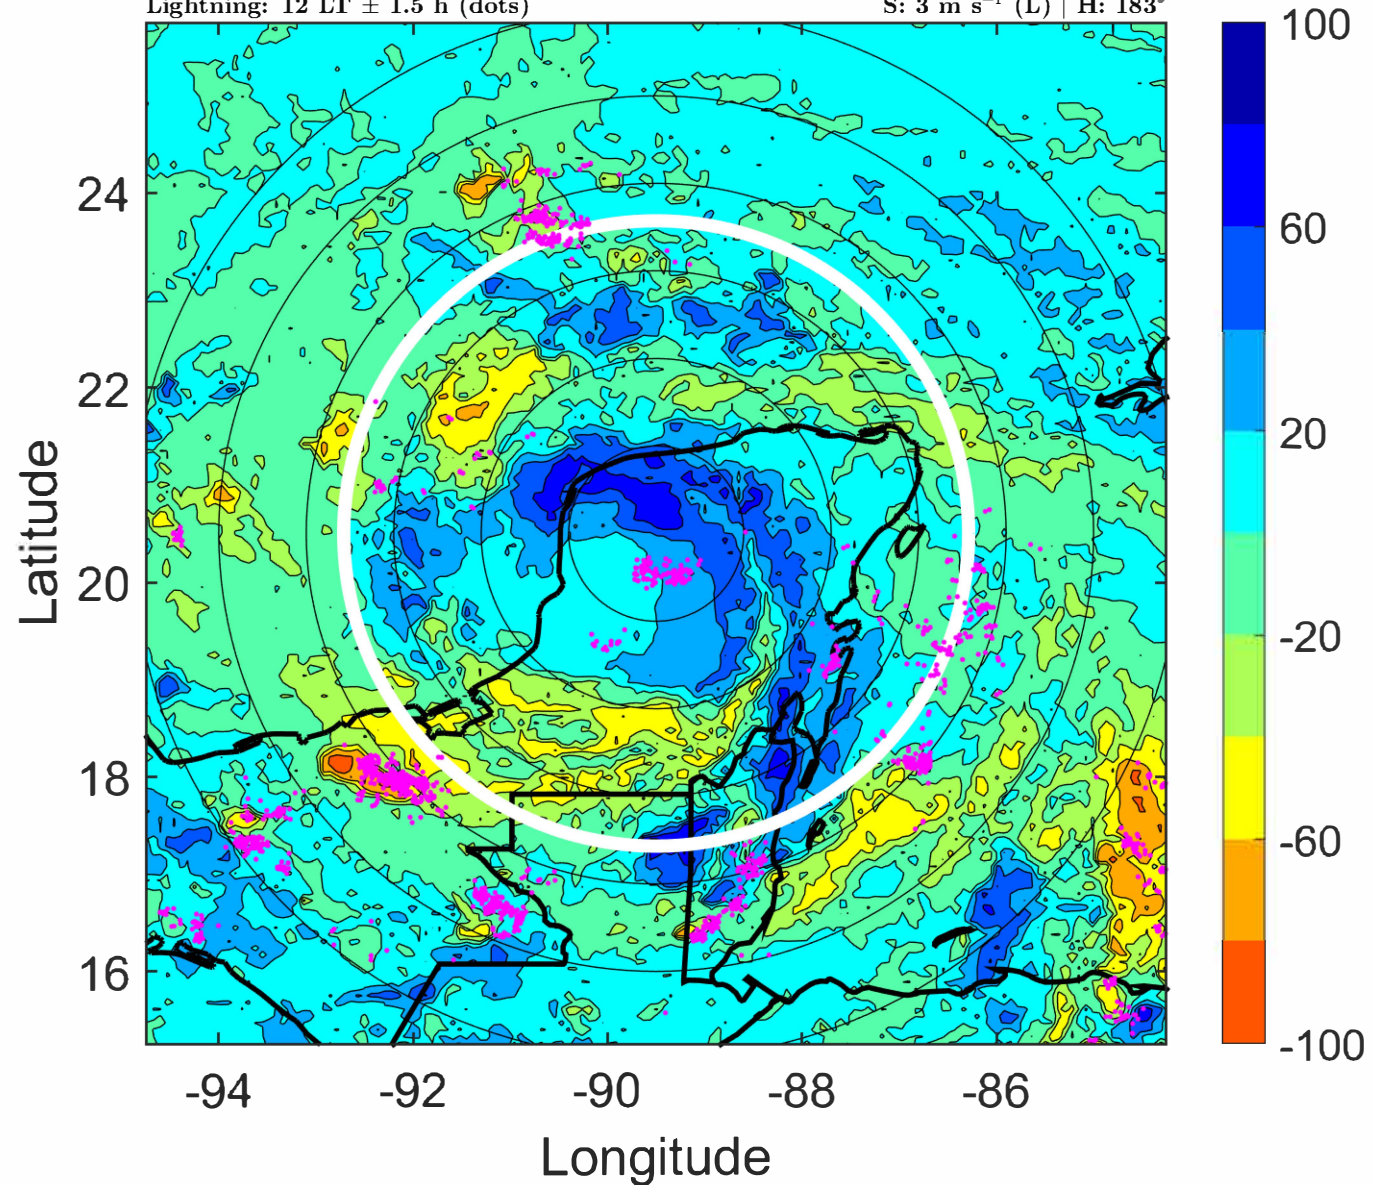

6-h IR BT Differences & Lightning

Δ t: 2021081918 (12 LT) - 2021081912 (6.1 LT)

Lightning: 12 LT $\pm$ 1.5 h (dots)

PT: LLCP | EA: ACT

07L (GRACE) | 45 kt TS

S: 3 m s⁻¹ (L) | H: 183°