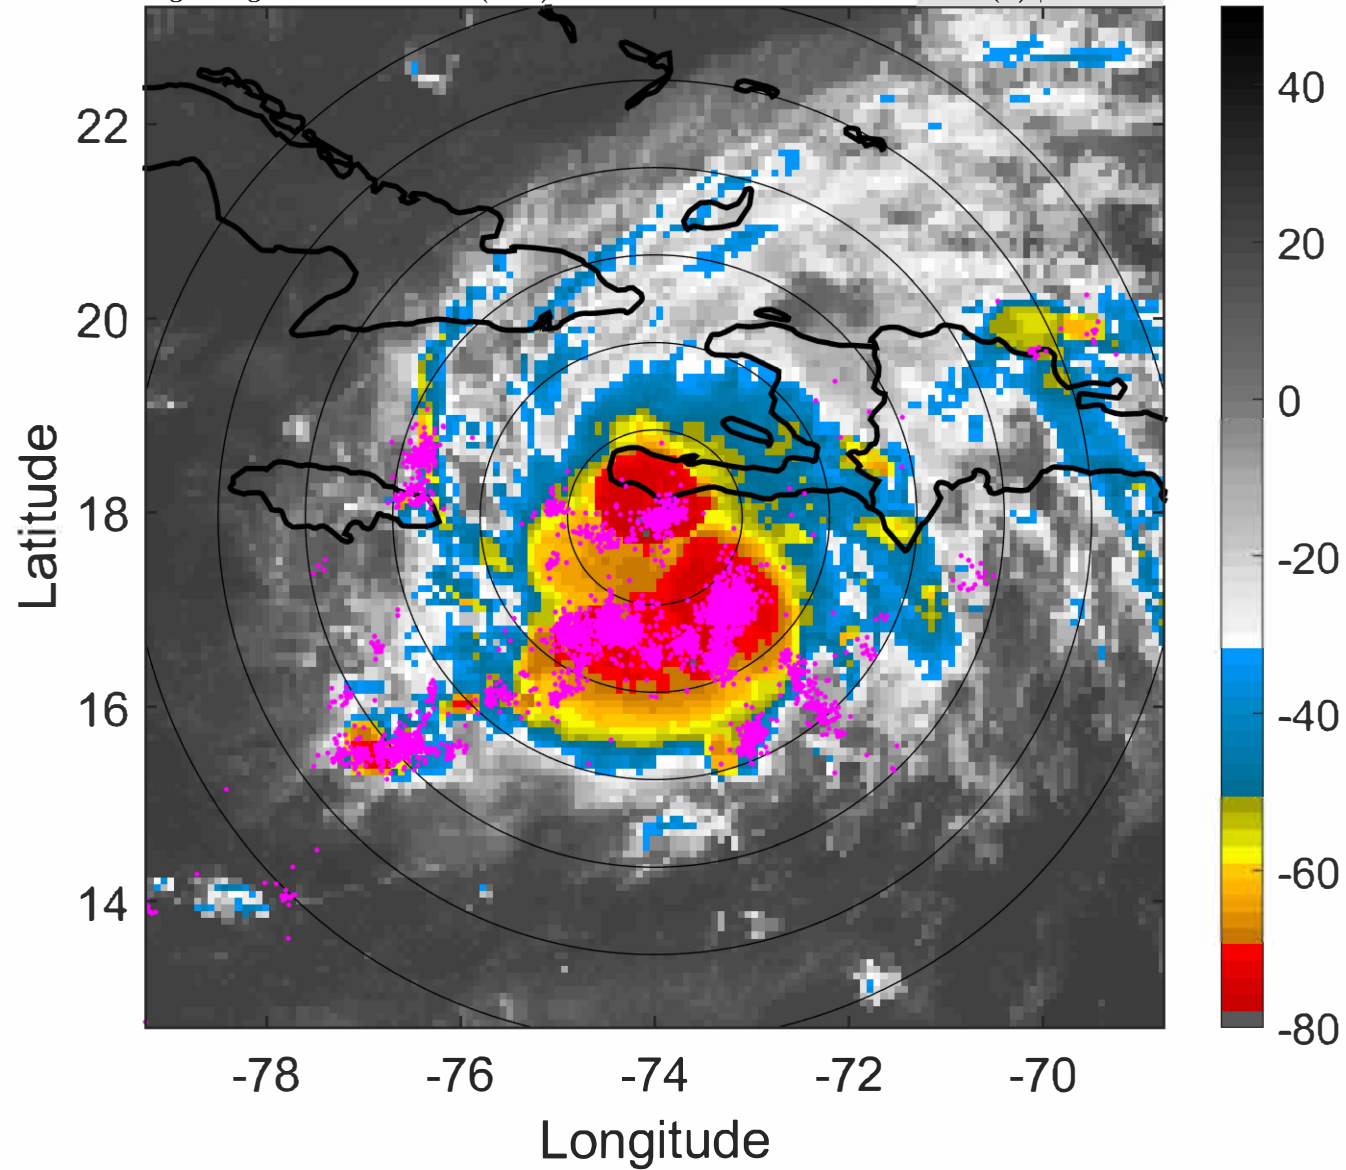

IR BT & Lightning

t: 2021081703 (22.1 LT)

Lightning: 22.1 LT $\pm$ 1.5 h (dots)

PT: LLCP | EA: ACT

07L (GRACE) | 37.5 kt TS

S: 2.5 m s⁻¹ (L) | H: 104.5°