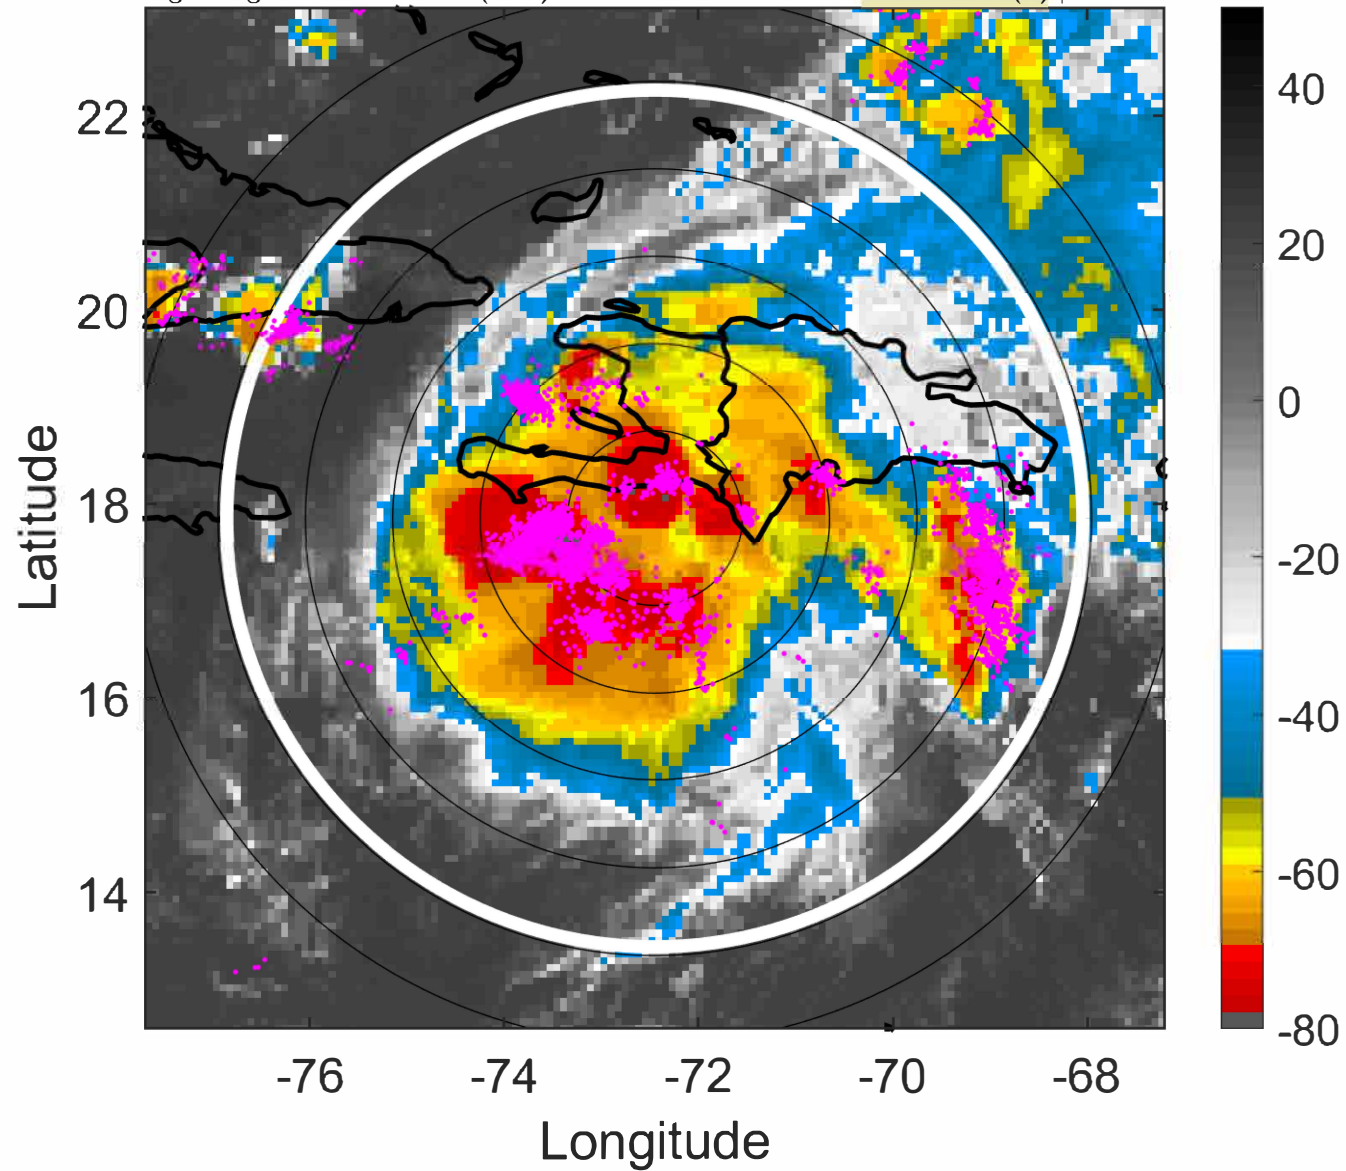

IR BT & Lightning

t: 2021081621 (16.2 LT)

Lightning: 16.2 LT $\pm$ 1.5 h (dots)

PT: LLCP | EA: ACT

07L (GRACE) | 35 kt TS

S: 2.2 m s⁻¹ (L) | H: 108°