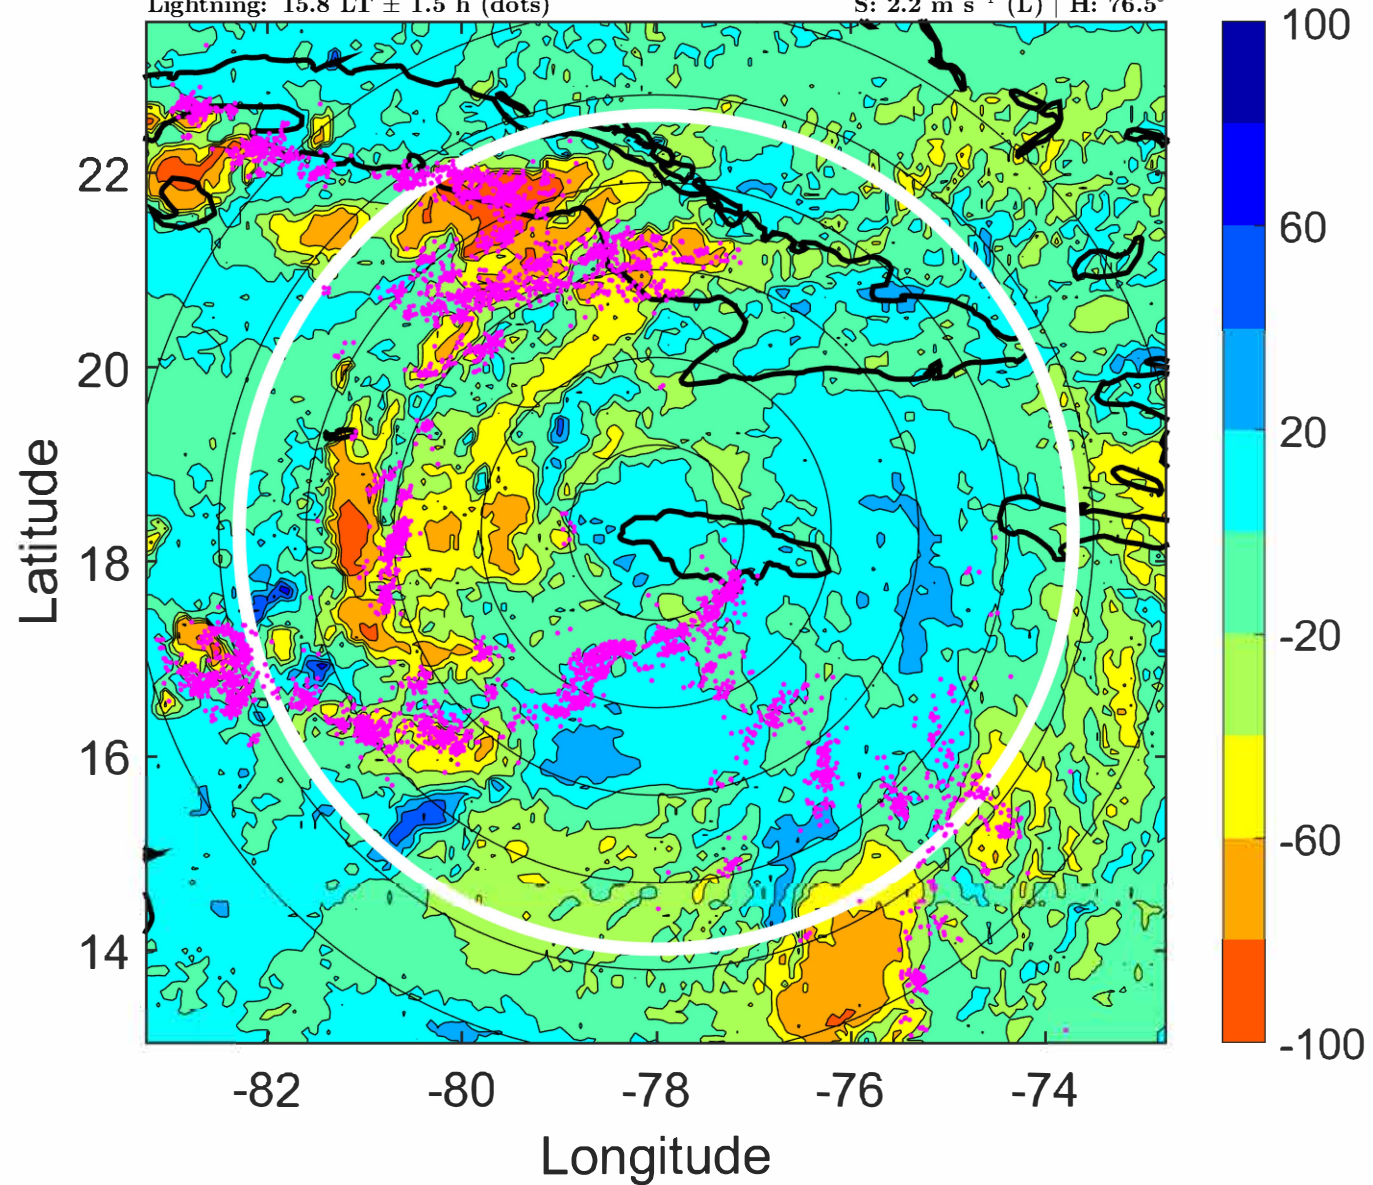

6-h IR BT Differences & Lightning

Δ t: 2021081721 (15.8 LT) - 2021081715 (9.9 LT)

Lightning: 15.8 LT $\pm$ 1.5 h (dots)

PT: LLCP | EA: ACT

07L (GRACE) | 50 kt TS

S: 2.2 m s⁻¹ (L) | H: 76.5°