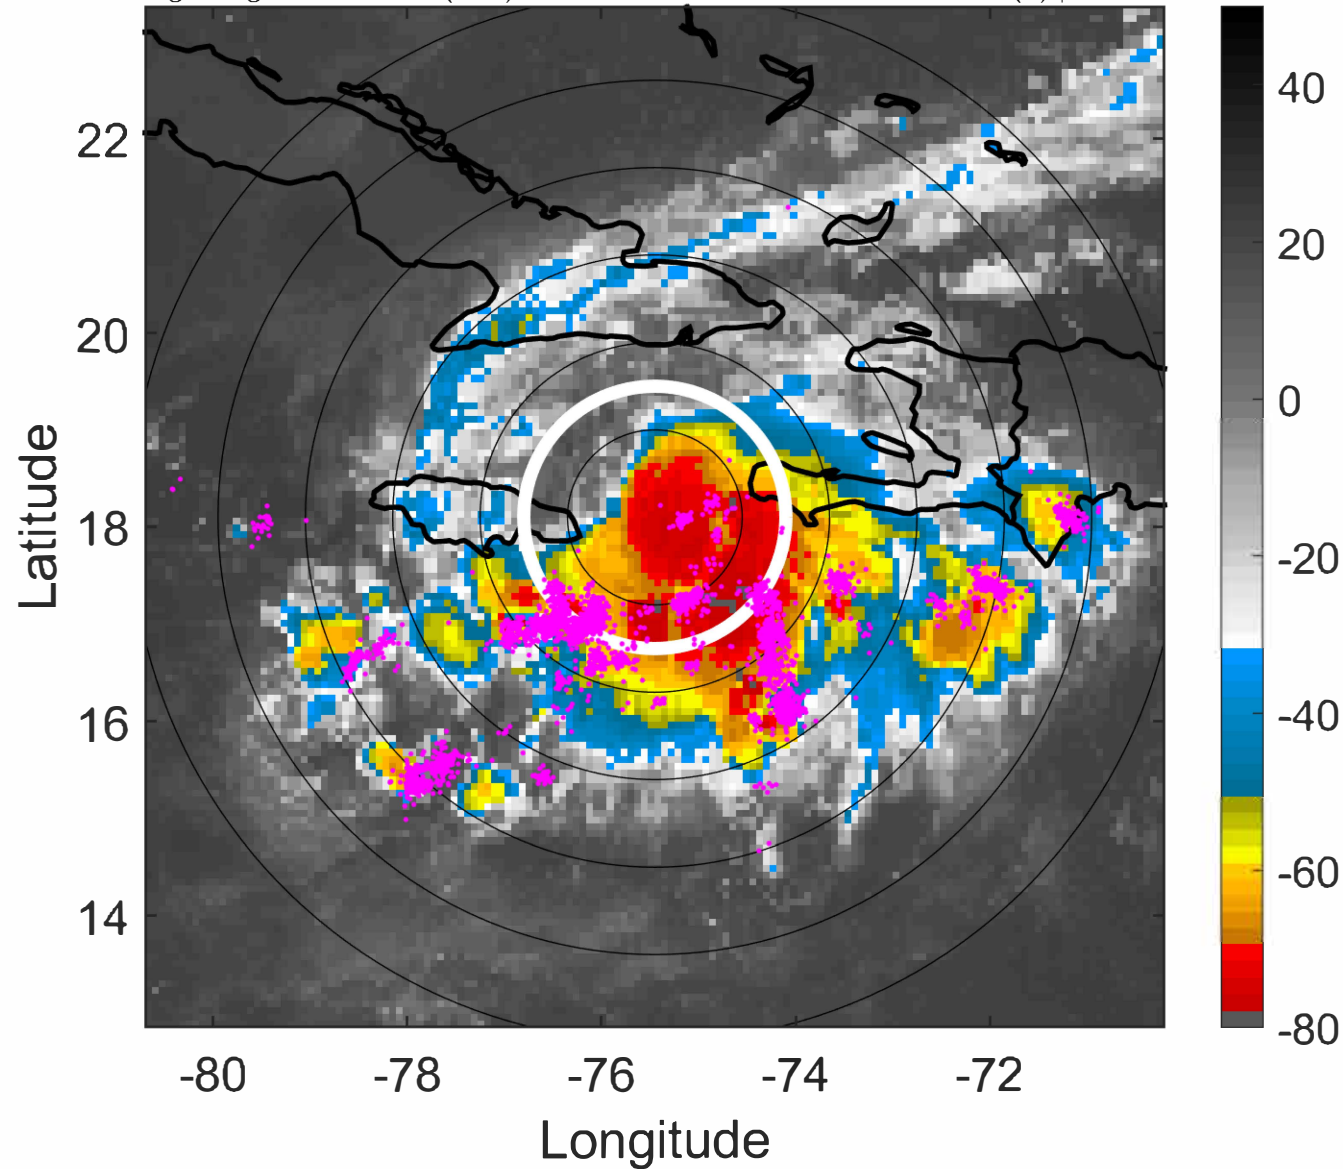

IR BT & Lightning

t: 2021081709 (4 LT)

Lightning: 4 LT \pm 1.5 h (dots)

PT: LLCP | EA: ACT

07L (GRACE) | 42.5 kt TS

S: 2.8 m s⁻¹ (L) | H: 111°

6-h IR BT Differences & Lightning

Δ t: 2021081709 (4 LT) - 2021081703 (22.1 LT)