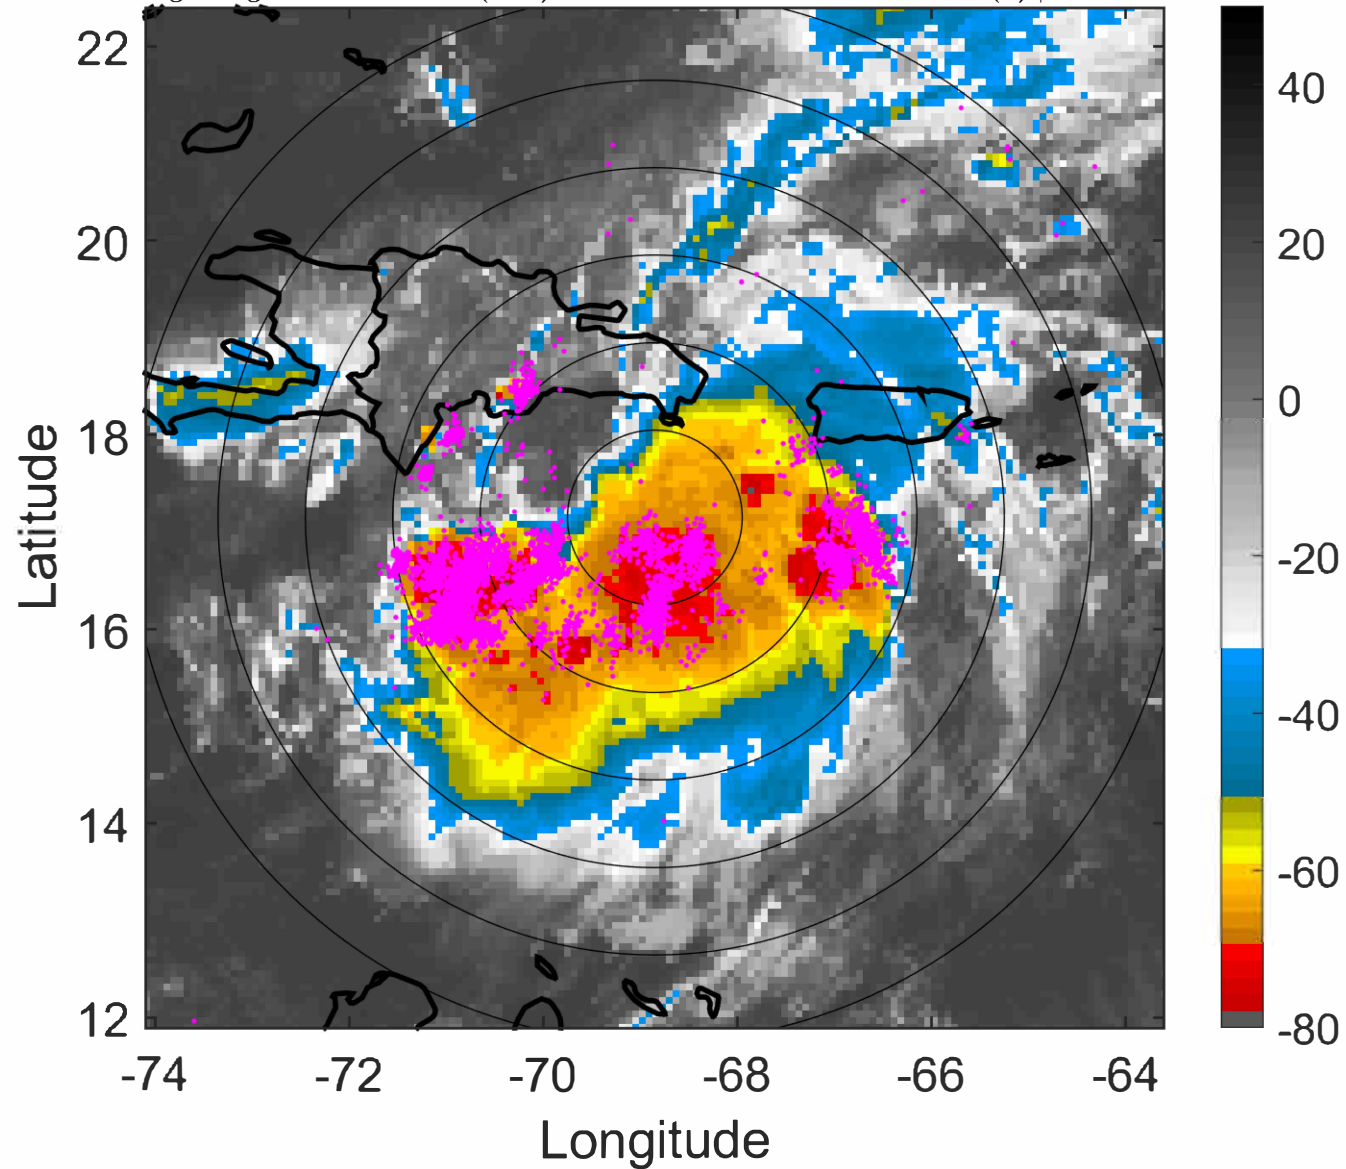

6-h IR BT Differences & Lightning

Δ t: 2021081603 (22.4 LT) - 2021081521 (16.5 LT)

Lightning: 22.4 LT \pm 1.5 h (dots)

PT: LLCP | EA: ACT

07L (GRACE) | 30 kt TD

S: 3 m s⁻¹ (L) | H: 126.5°

IR BT & Lightning

t: 2021081606 (1.4 LT)