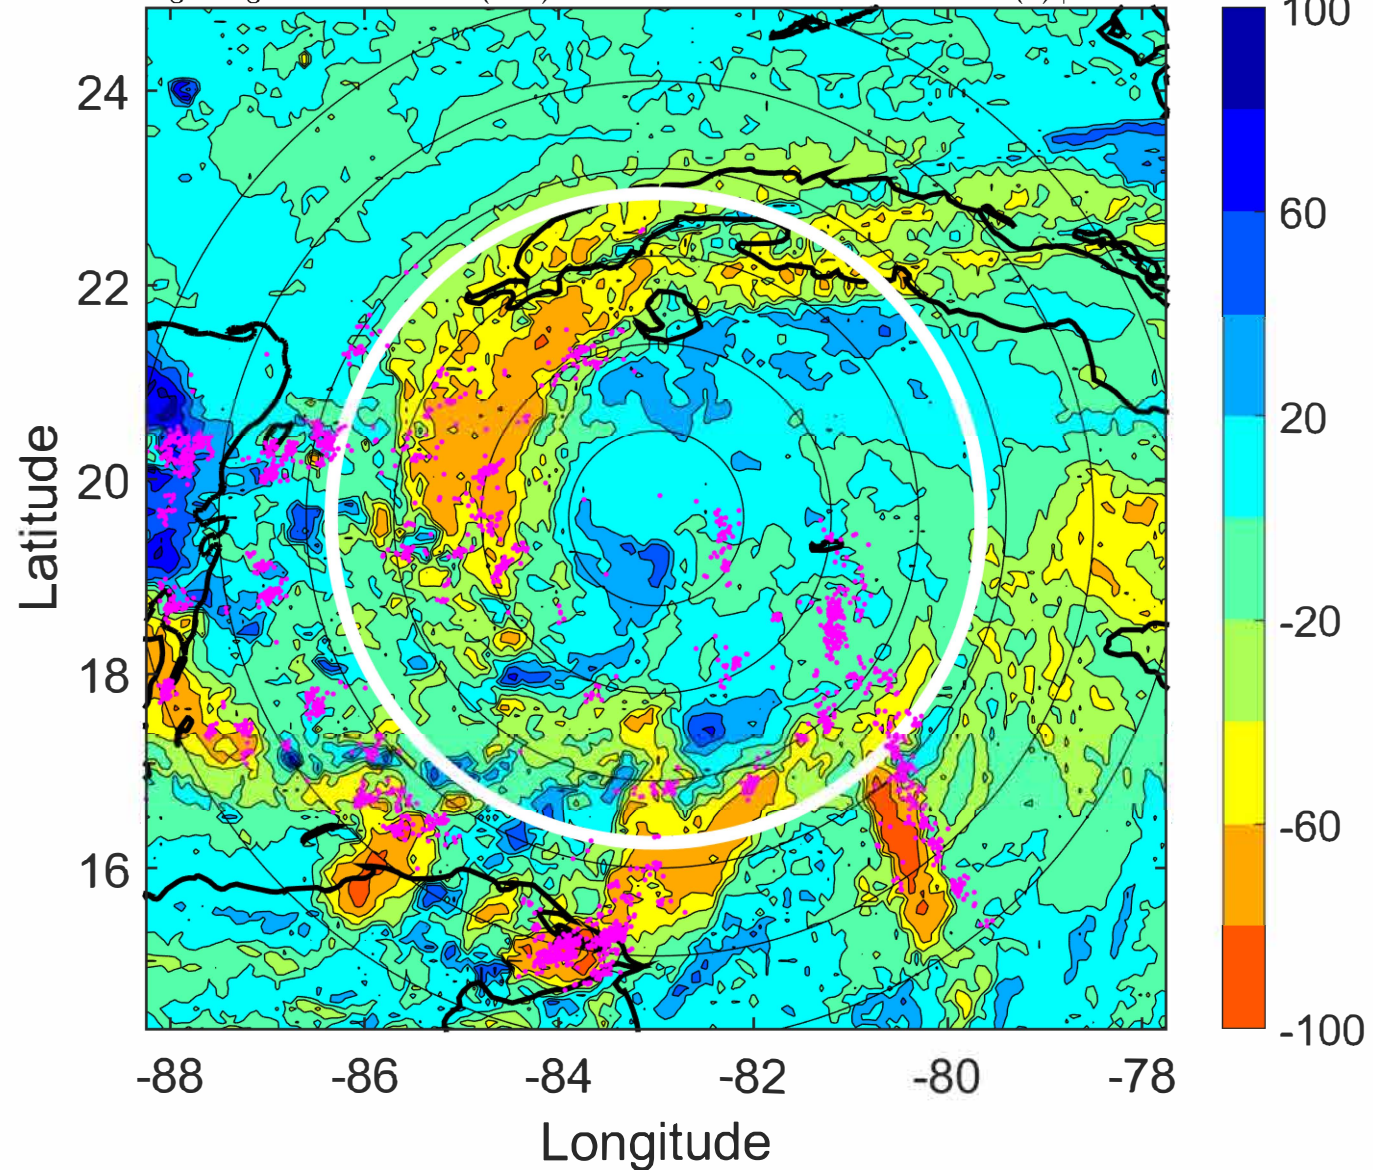

6-h IR BT Differences & Lightning

Δ t: 2021081818 (12.5 LT) - 2021081812 (6.6 LT)

Lightning: 12.5 LT $\pm$ 1.5 h (dots)

PT: LLCP | EA: ACT

07L (GRACE) | 70 kt C1

S: 2.9 m s⁻¹ (L) | H: 127°