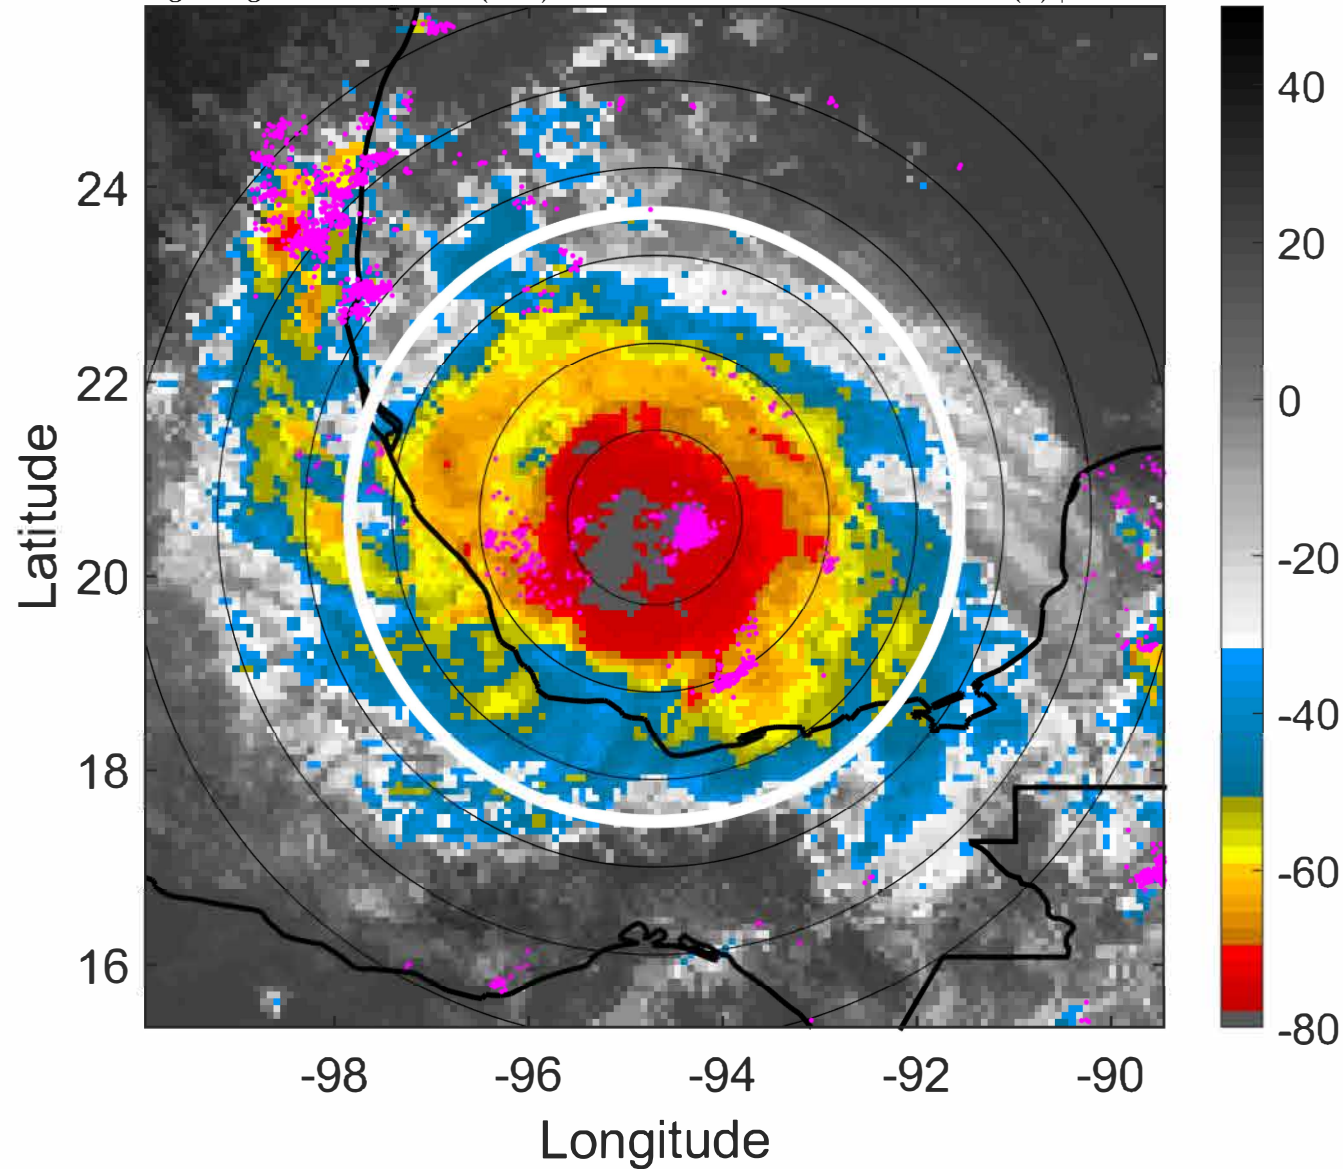

IR BT & Lightning

t: 2021082018 (11.7 LT)

Lightning: 11.7 LT $\pm$ 1.5 h (dots)

PT: LLCP | EA: ACT

07L (GRACE) | 85 kt C2

S: 3.3 m s⁻¹ (L) | H: 168°