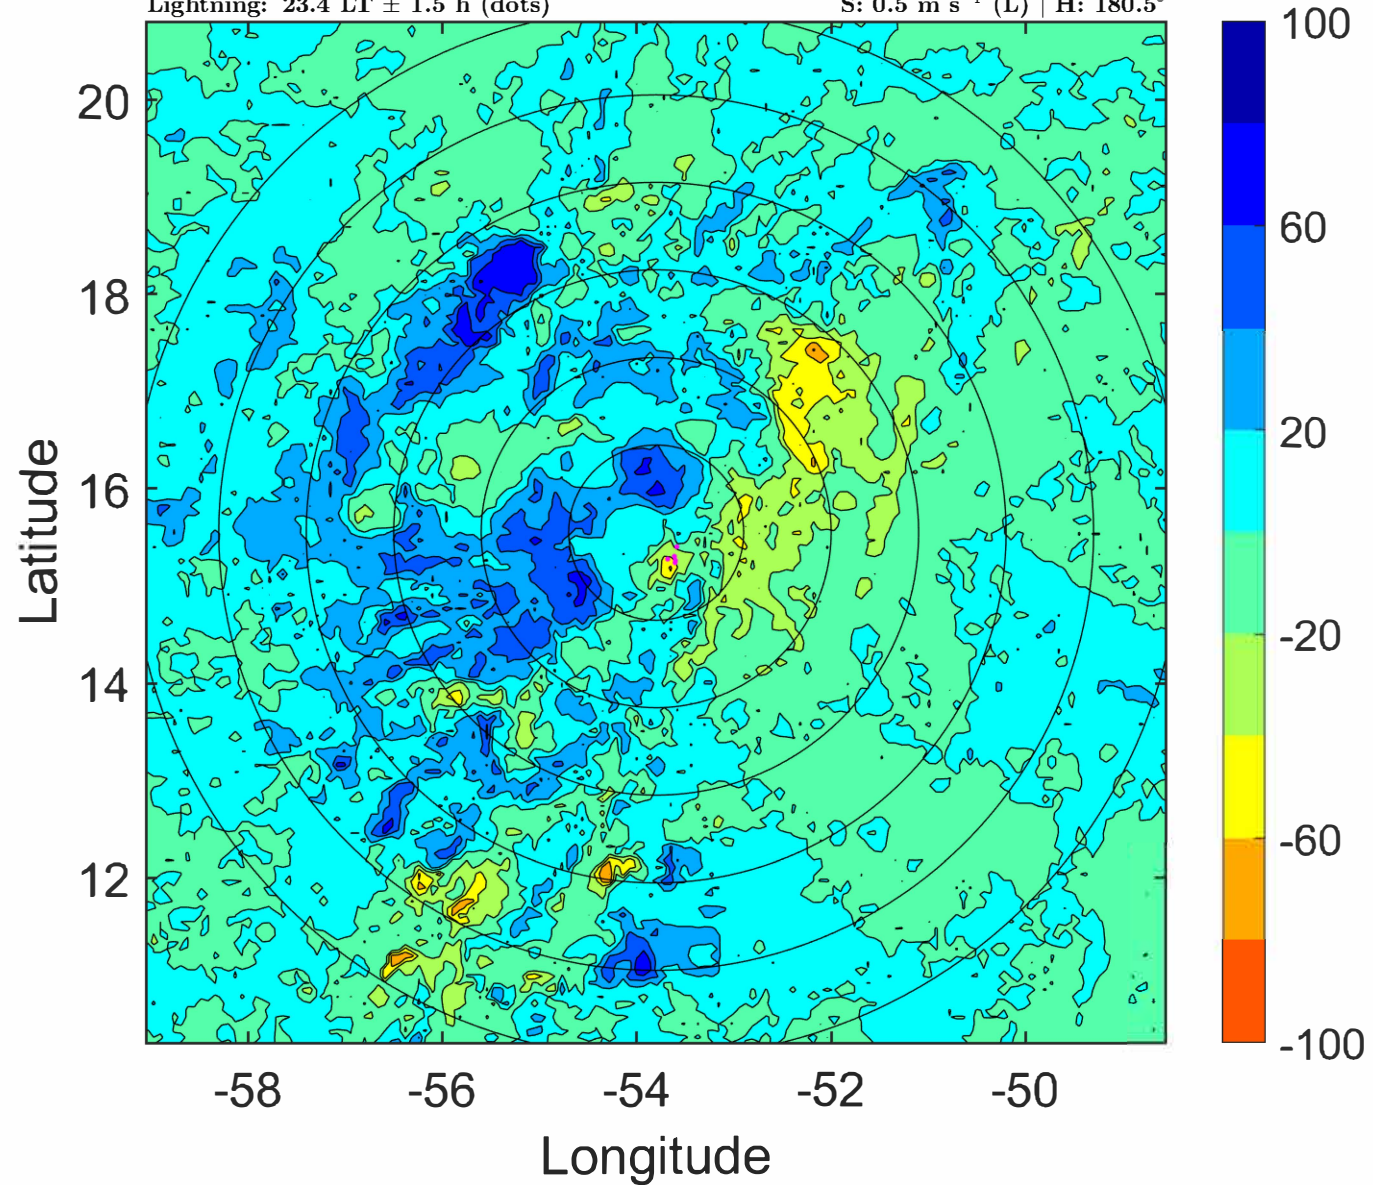

IR BT & Lightning

t: 2021081403 (23.4 LT)

Lightning: 23.4 LT $\pm$ 1.5 h (dots)

PT: SLWP | EA: INACT

07L (GRACE) | 30 kt TD

S: 0.5 m s⁻¹ (L) | H: 180.5°

6-h IR BT Differences & Lightning

Δ t: 2021081403 (23.4 LT) - 2021081321 (17.5 LT)

Lightning: 23.4 LT $\pm$ 1.5 h (dots)

PT: SLWP | EA: INACT

07L (GRACE) | 30 kt TD

S: 0.5 m s⁻¹ (L) | H: 180.5°