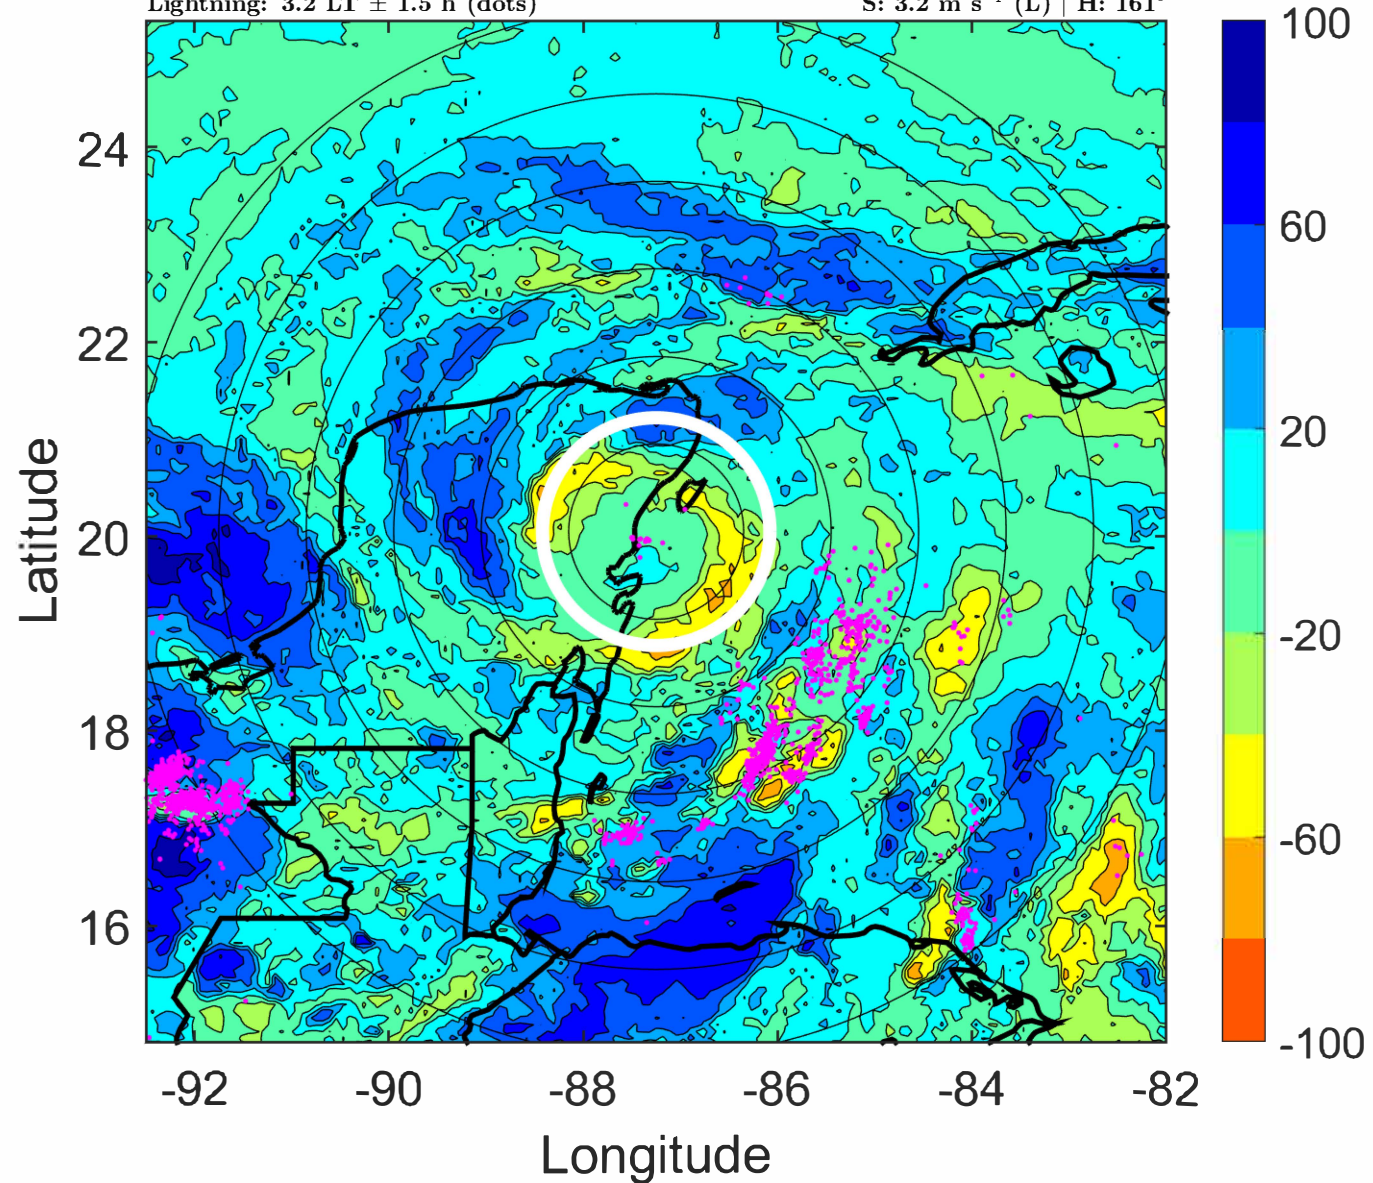

S: 3.2 m s⁻¹ (L) | H: 161°

6-h IR BT Differences & Lightning

Δ t: 2021081909 (3.2 LT) - 2021081903 (21.3 LT)

Lightning: 3.2 LT \pm 1.5 h (dots)

PT: LLCP | EA: ACT

07L (GRACE) | 65 kt C1

S: 3.2 m s⁻¹ (L) | H: 161°