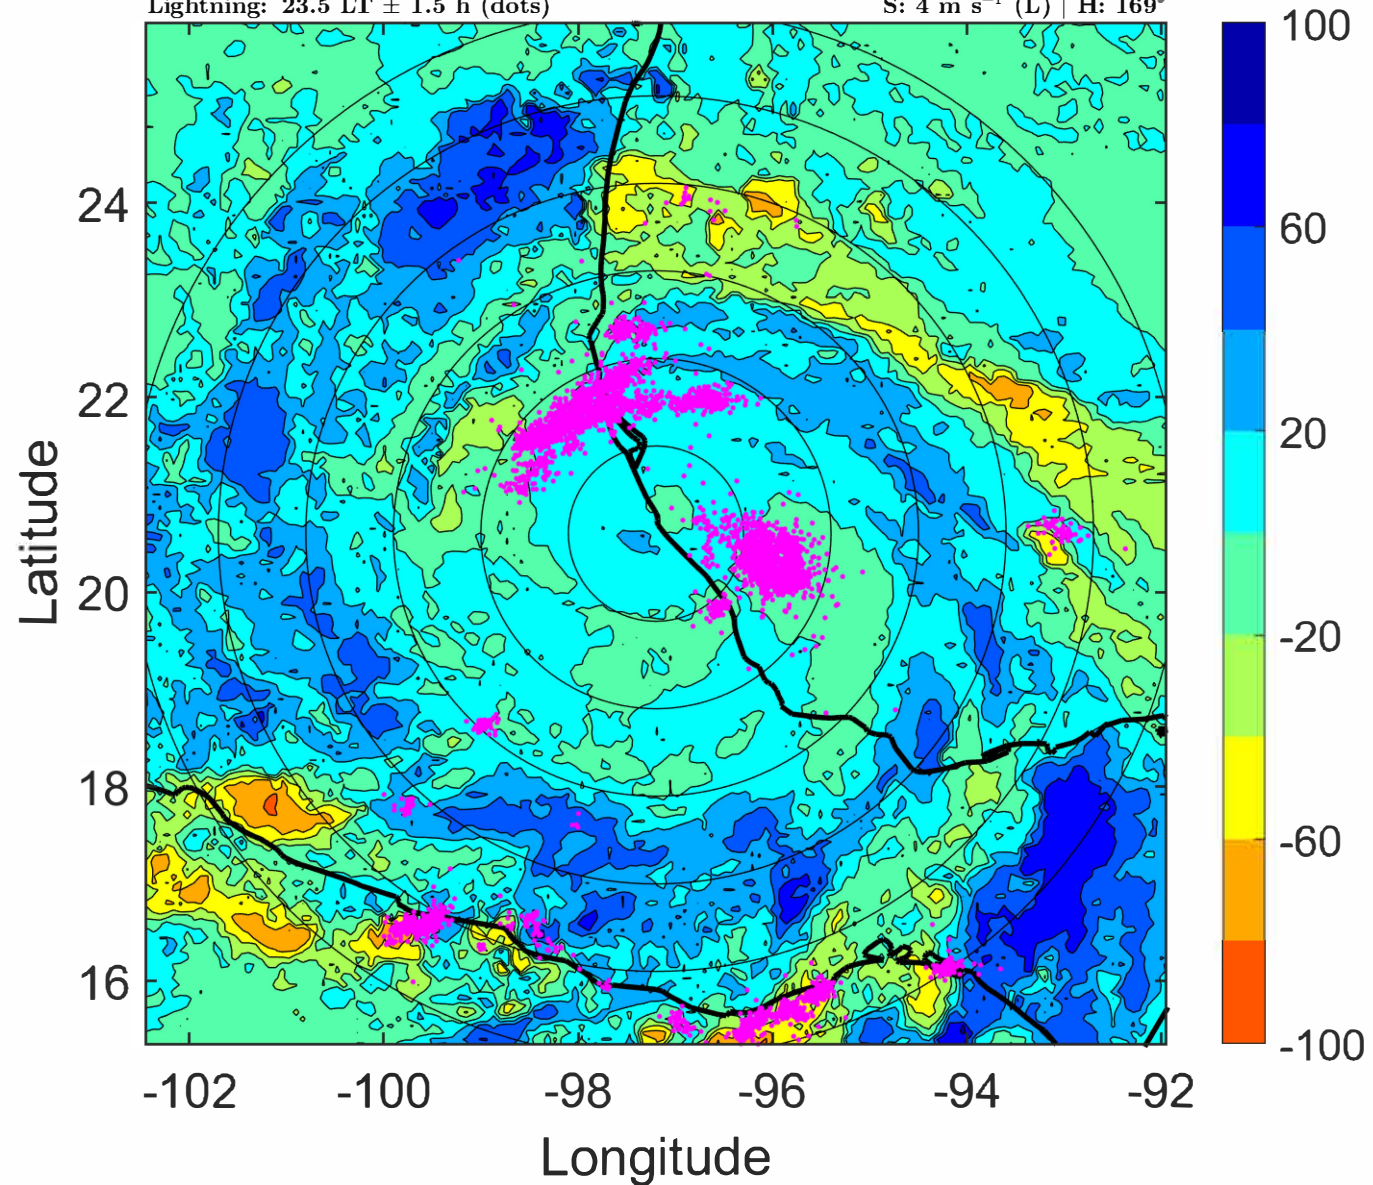

IR BT & Lightning

t: 2021082106 (23.5 LT)

Lightning: 23.5 LT $\pm$ 1.5 h (dots)

PT: LLCP | EA: ACT

07L (GRACE) | 100 kt C3

S: 4 m s⁻¹ (L) | H: 169°

6-h IR BT Differences & Lightning

Δ t: 2021082106 (23.5 LT) - 2021082100 (17.6 LT)

Lightning: 23.5 LT $\pm$ 1.5 h (dots)

PT: LLCP | EA: ACT

07L (GRACE) | 100 kt C3

S: 4 m s⁻¹ (L) | H: 169°