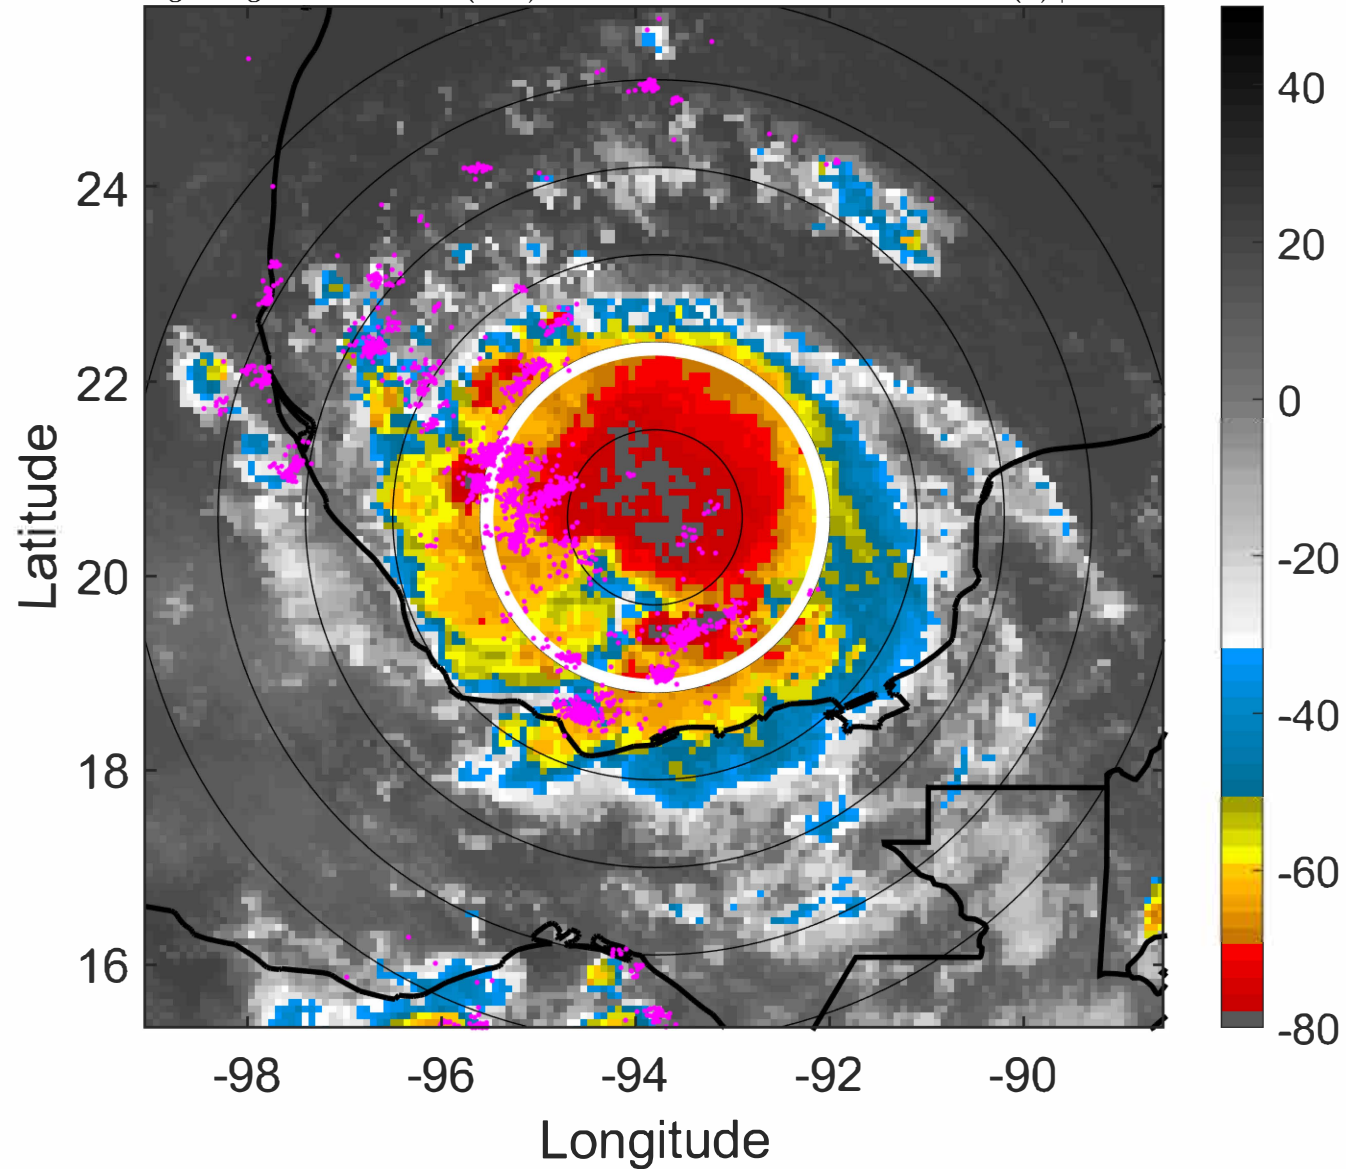

IR BT & Lightning

t: 2021082012 (5.7 LT)

Lightning: 5.7 LT $\pm$ 1.5 h (dots)

PT: LLCP | EA: ACT

07L (GRACE) | 75 kt C1

S: 3.8 m s⁻¹ (L) | H: 179°