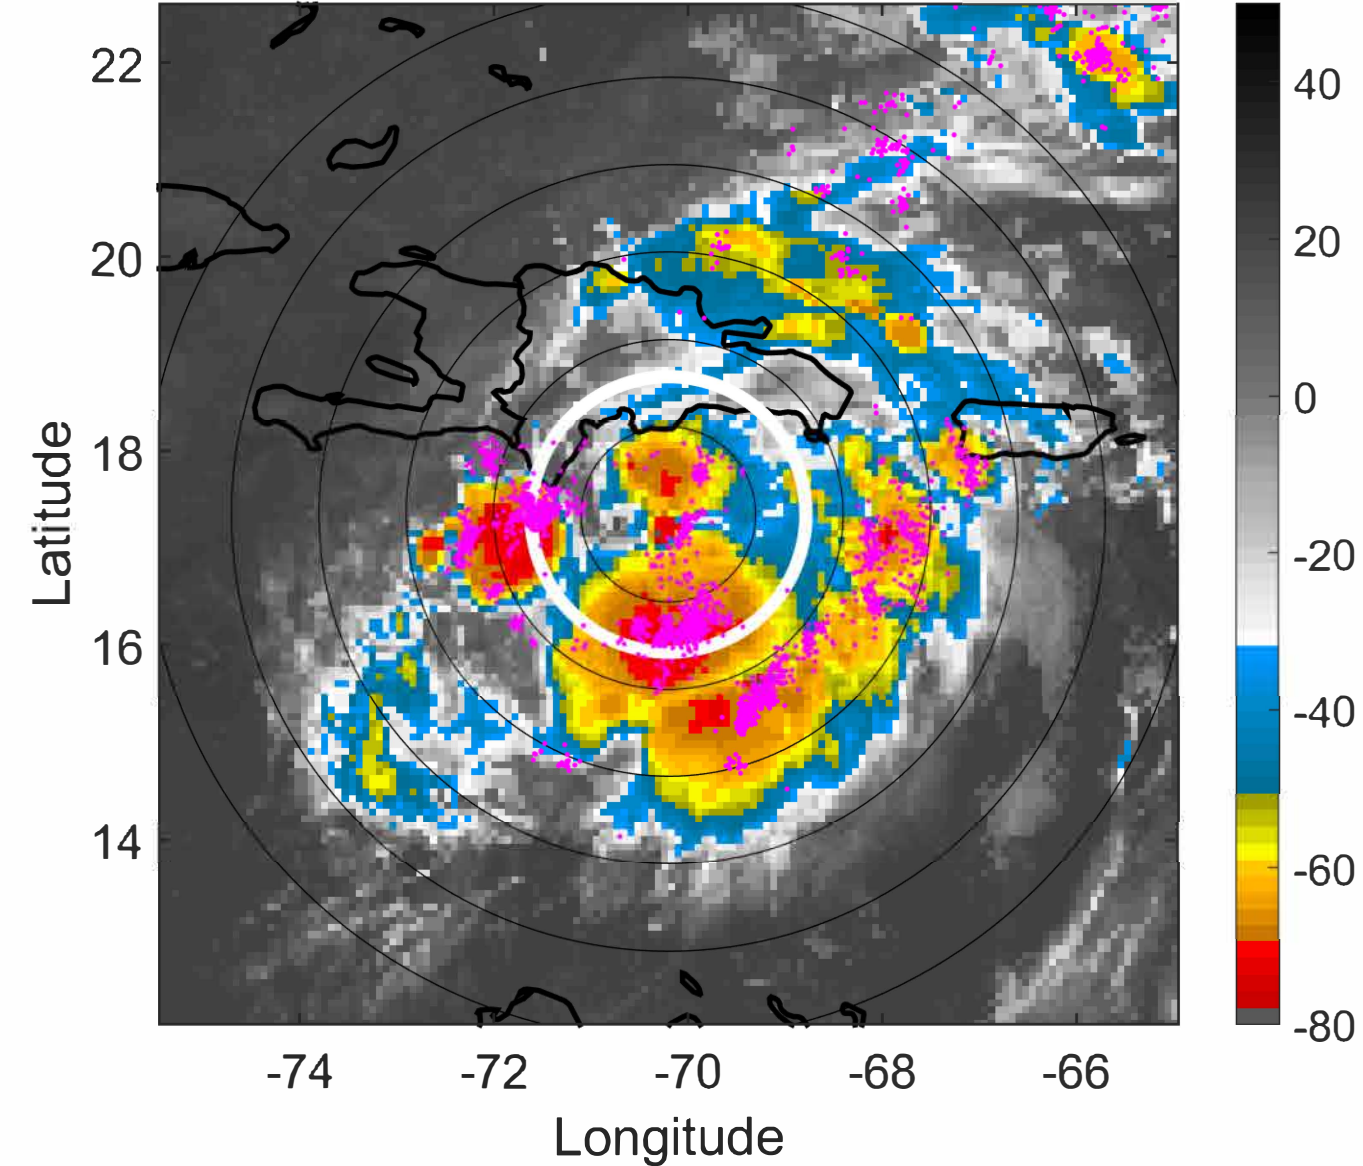

S: 3.5 m s⁻¹ (L) | H: 139.5°

6-h IR BT Differences & Lightning

Δ t: 2021081609 (4.3 LT) - 2021081603 (22.4 LT)

Lightning: 4.3 LT \pm 1.5 h (dots)

PT: LLCP | EA: ACT

07L (GRACE) | 32.5 kt TD

S: 3.5 m s⁻¹ (L) | H: 139.5°