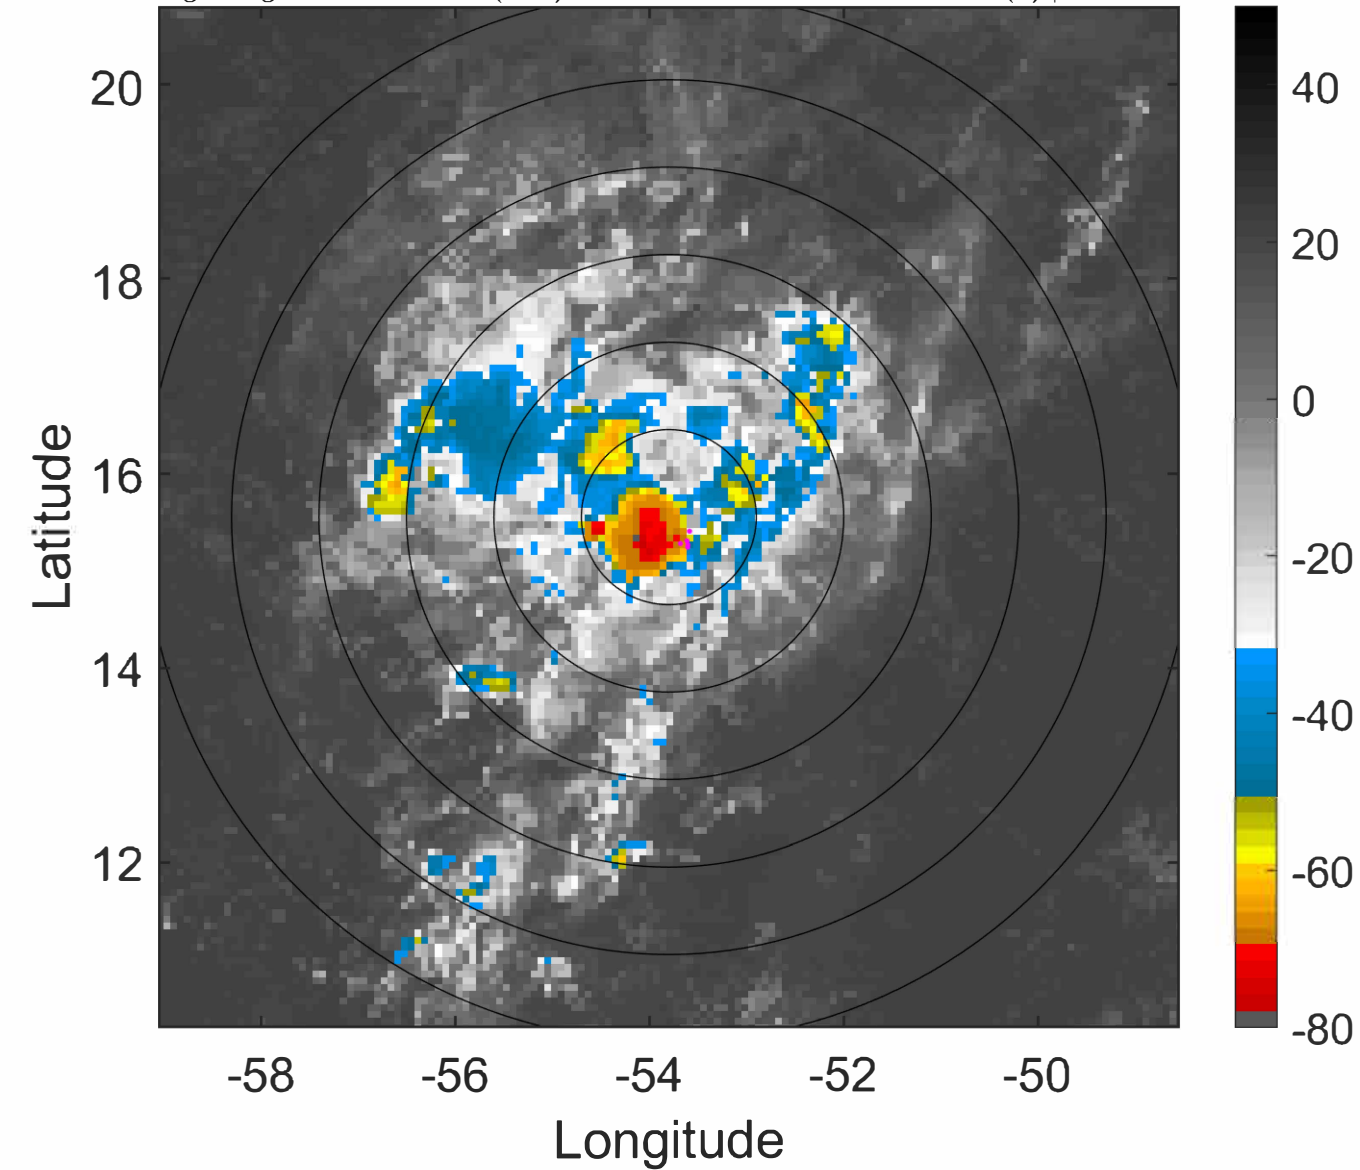

6-h IR BT Differences & Lightning

Δ t: 2021081400 (20.5 LT) - 2021081318 (14.6 LT)

Lightning: 20.5 LT \pm 1.5 h (dots)

PT: SLWP | EA: INACT

07L (GRACE) | 30 kt TD

S: 0.4 m s⁻¹ (L) | H: 301°

IR BT & Lightning

t: 2021081403 (23.4 LT)

Lightning: 23.4 LT \pm 1.5 h (dots)

PT: SLWP | EA: INACT

07L (GRACE) | 30 kt TD

S: 0.5 m s⁻¹ (L) | H: 180.5°

6-h IR BT Differences & Lightning

Δ t: 2021081403 (23.4 LT) - 2021081321 (17.5 LT)

Lightning: 23.4 LT \pm 1.5 h (dots)

PT: SLWP | EA: INACT

07L (GRACE) | 30 kt TD

S: 0.5 m s⁻¹ (L) | H: 180.5°

IR BT & Lightning

t: 2021081406 (2.3 LT)

Lightning: 2.3 LT \pm 1.5 h (dots)

PT: LLCP | EA: ACT