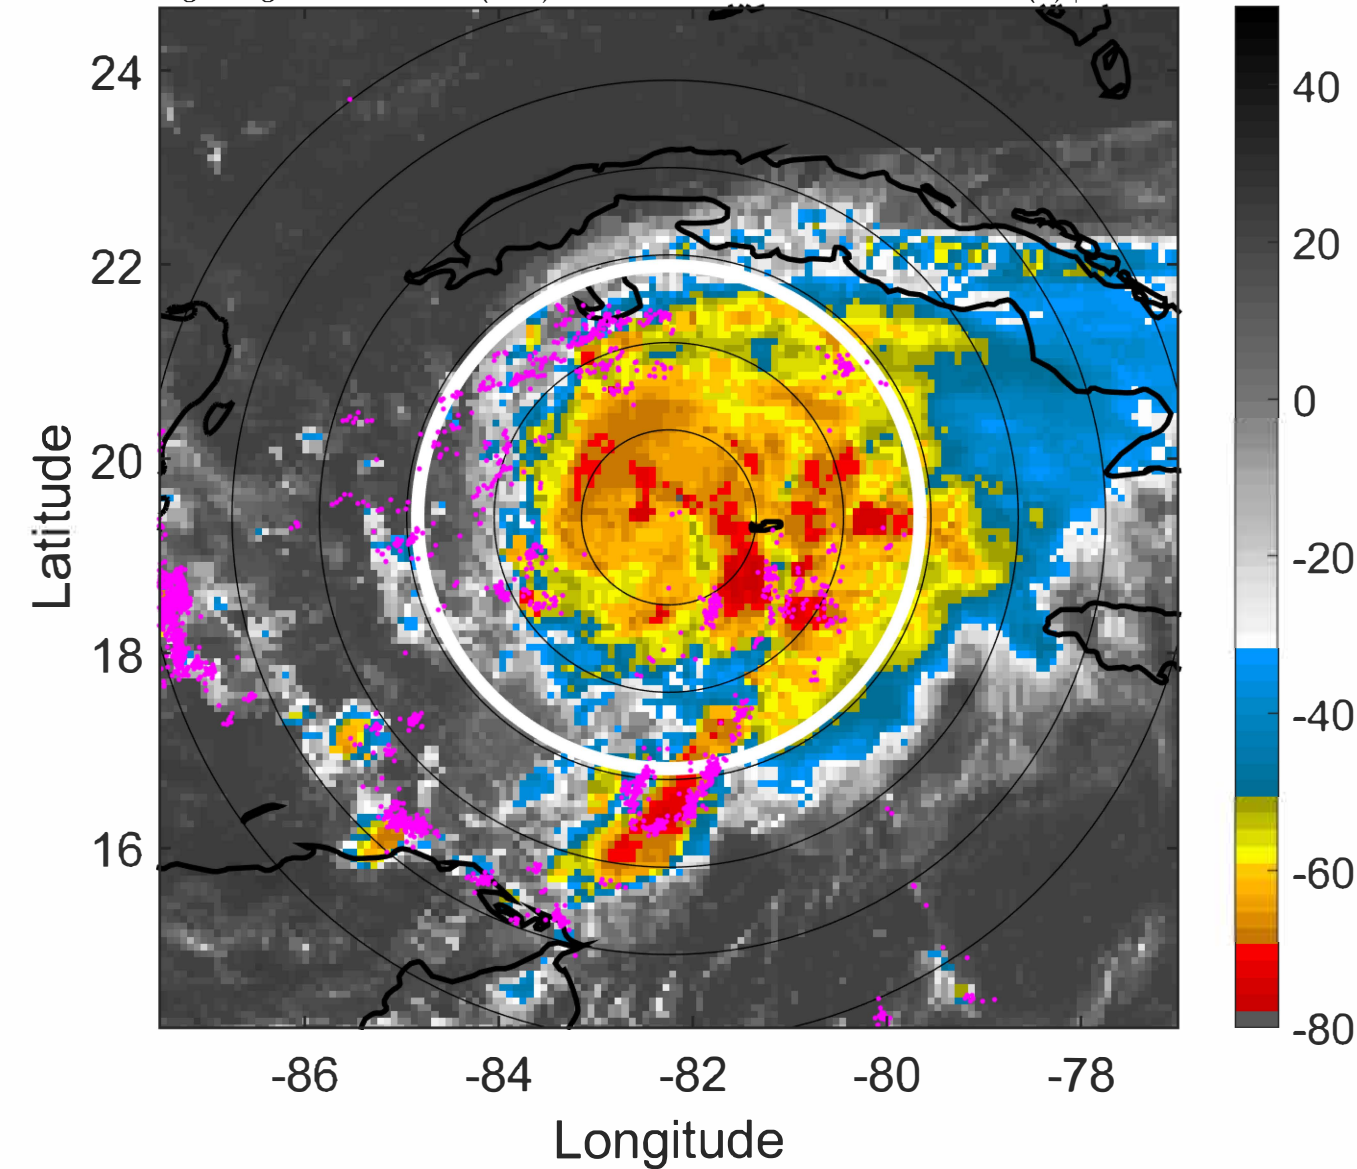

IR BT & Lightning

t: 2021081815 (9.5 LT)

Lightning: 9.5 LT $\pm$ 1.5 h (dots)

PT: LLCP | EA: ACT

07L (GRACE) | 67.5 kt C1

S: 3.5 m s⁻¹ (L) | H: 131°

6-h IR BT Differences & Lightning

Δ t: 2021081815 (9.5 LT) - 2021081809 (3.6 LT)

Lightning: 9.5 LT $\pm$ 1.5 h (dots)

PT: LLCP | EA: ACT

07L (GRACE) | 67.5 kt C1

S: 3.5 m s⁻¹ (L) | H: 131°