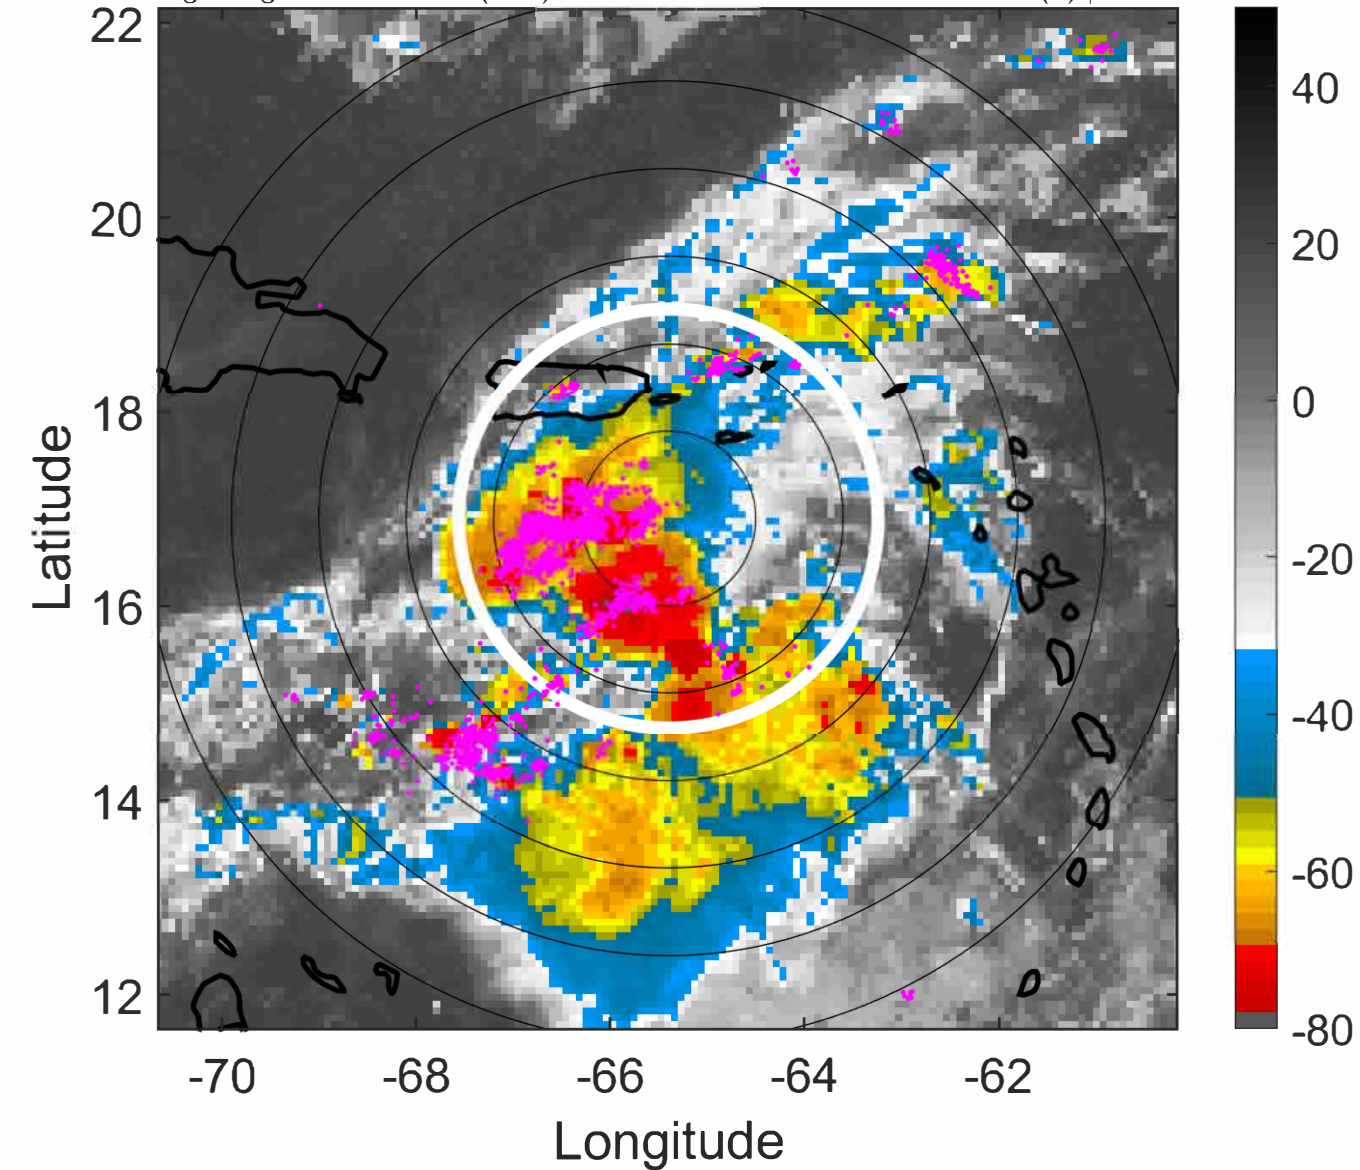

IR BT & Lightning

t: 2021081512 (7.6 LT)

Lightning: 7.6 LT $\pm$ 1.5 h (dots)

PT: LLCP | EA: ACT

07L (GRACE) | 30 kt TD

S: 3.3 m s⁻¹ (L) | H: 97°

6-h IR BT Differences & Lightning

Δ t: 2021081512 (7.6 LT) - 2021081506 (1.8 LT)

Lightning: 7.6 LT $\pm$ 1.5 h (dots)

PT: LLCP | EA: ACT

07L (GRACE) | 30 kt TD

S: 3.3 m s⁻¹ (L) | H: 97°