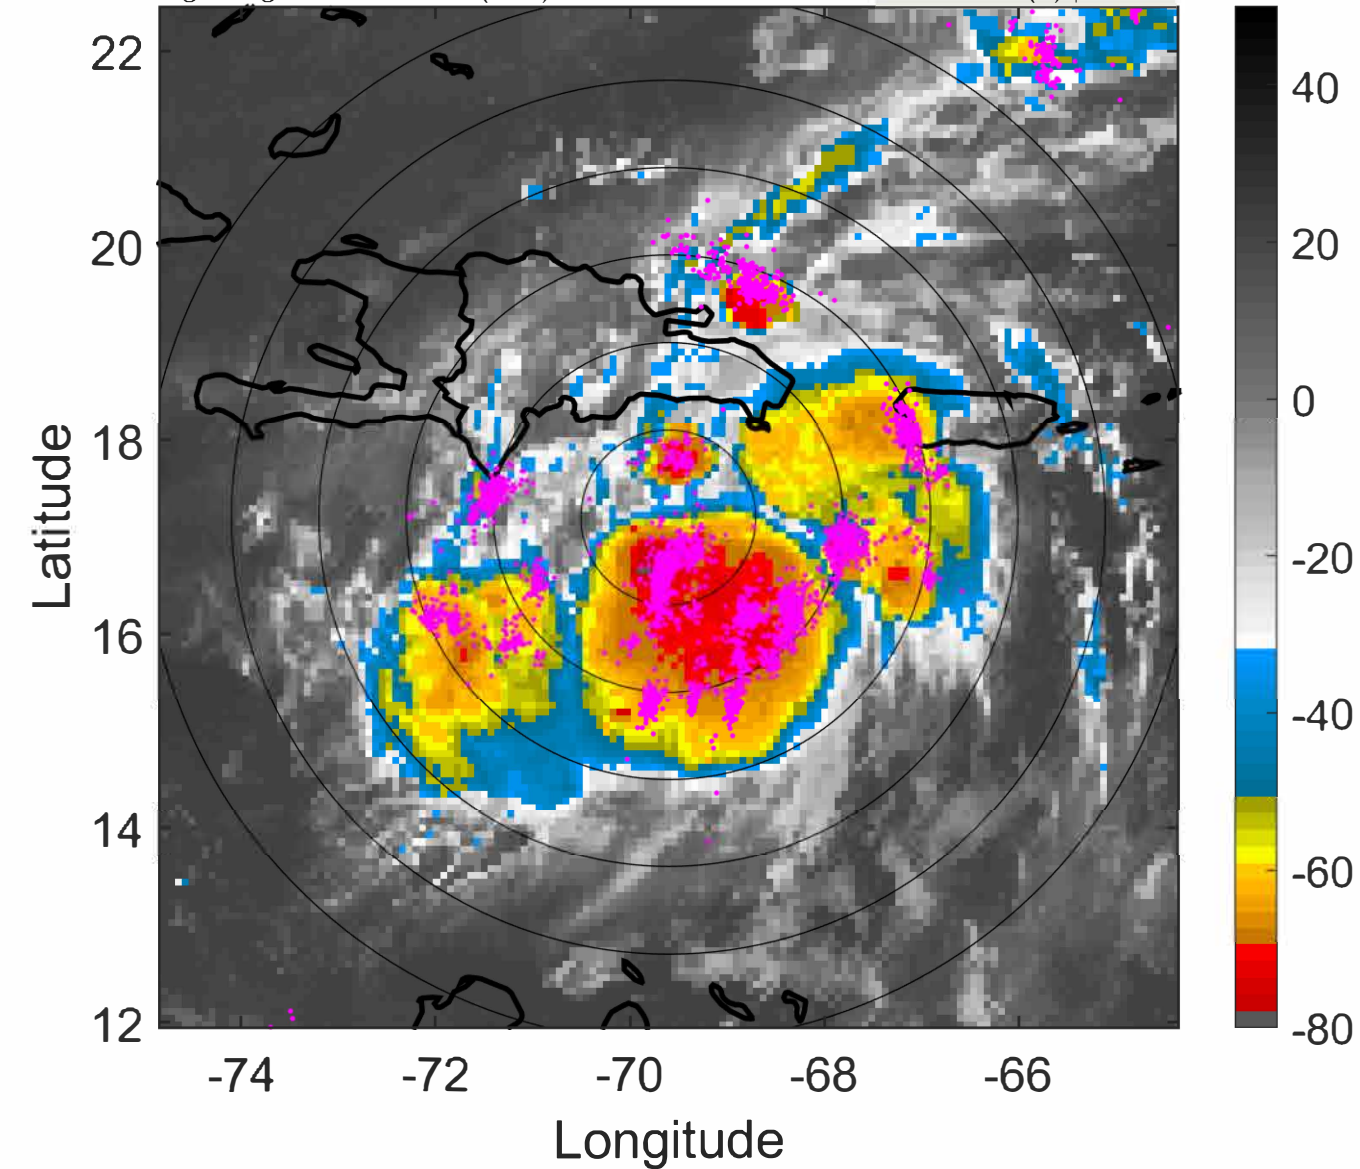

IR BT & Lightning

t: 2021081606 (1.4 LT)

Lightning: 1.4 LT $\pm$ 1.5 h (dots)

PT: LLCP | EA: ACT

07L (GRACE) | 30 kt TD

S: 3.3 m s⁻¹ (L) | H: 131°

6-h IR BT Differences & Lightning

Δ t: 2021081606 (1.4 LT) - 2021081600 (19.5 LT)

Lightning: 1.4 LT $\pm$ 1.5 h (dots)

PT: LLCP | EA: ACT

07L (GRACE) | 30 kt TD

S: 3.3 m s⁻¹ (L) | H: 131°