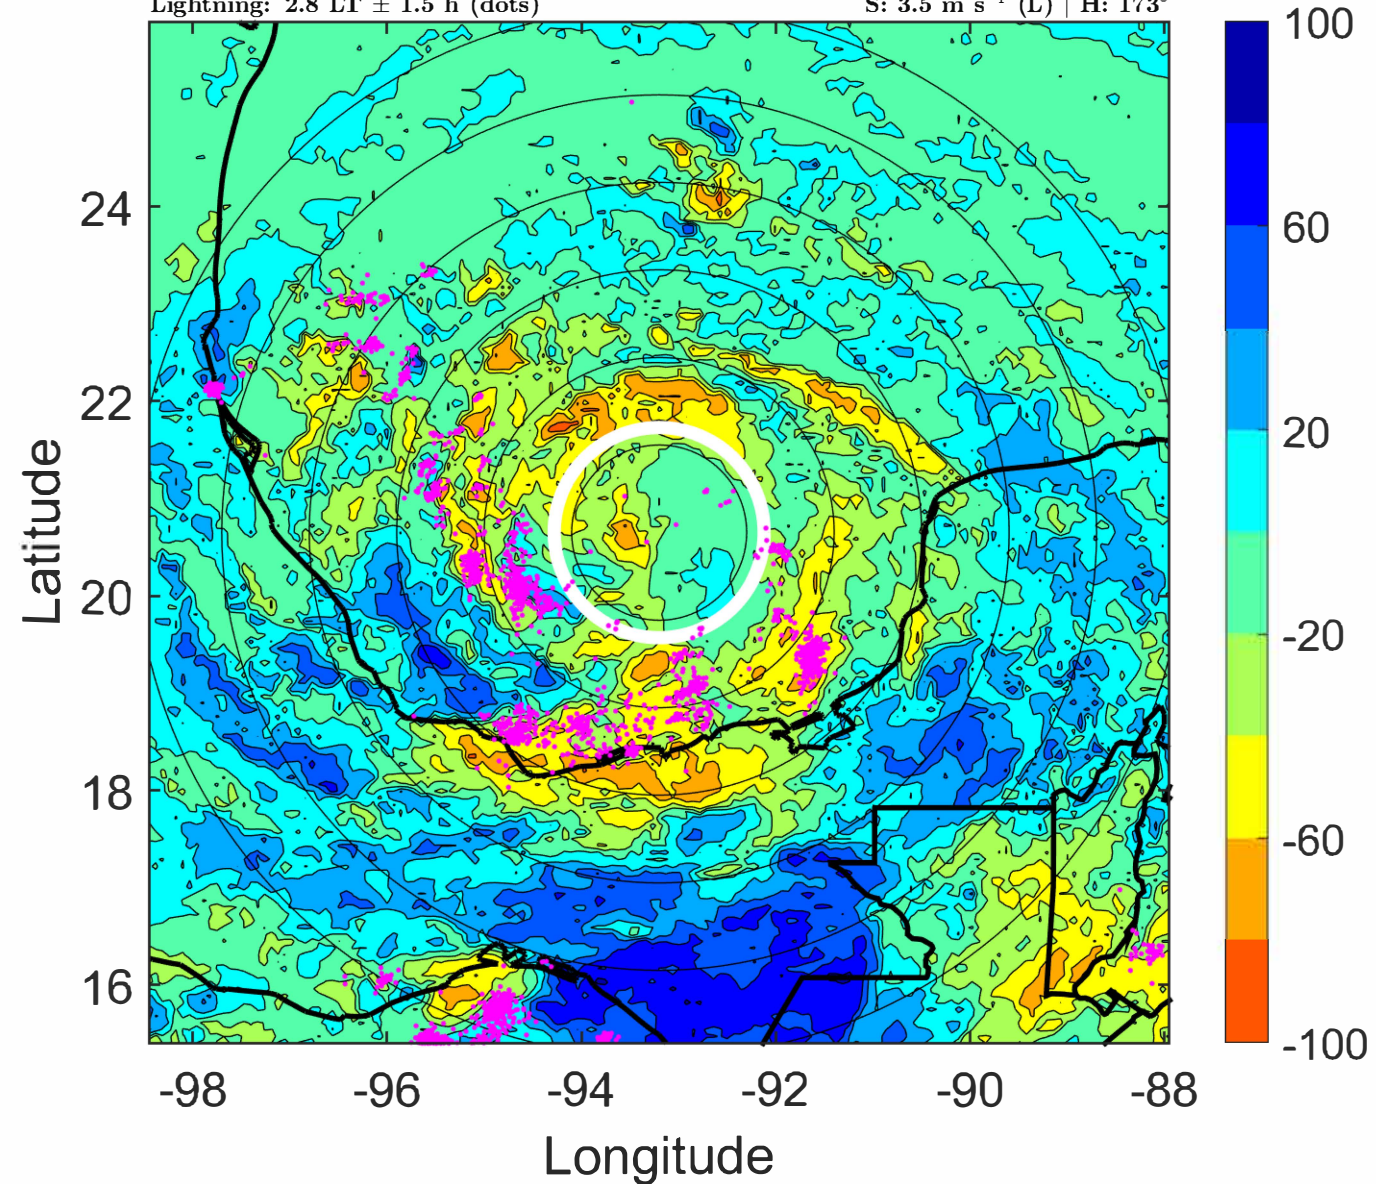

6-h IR BT Differences & Lightning

Δ t: 2021082009 (2.8 LT) - 2021082003 (20.9 LT)

Lightning: 2.8 LT $\pm$ 1.5 h (dots)

PT: LLCP | EA: ACT

07L (GRACE) | 67.5 kt C1

S: 3.5 m s⁻¹ (L) | H: 173°