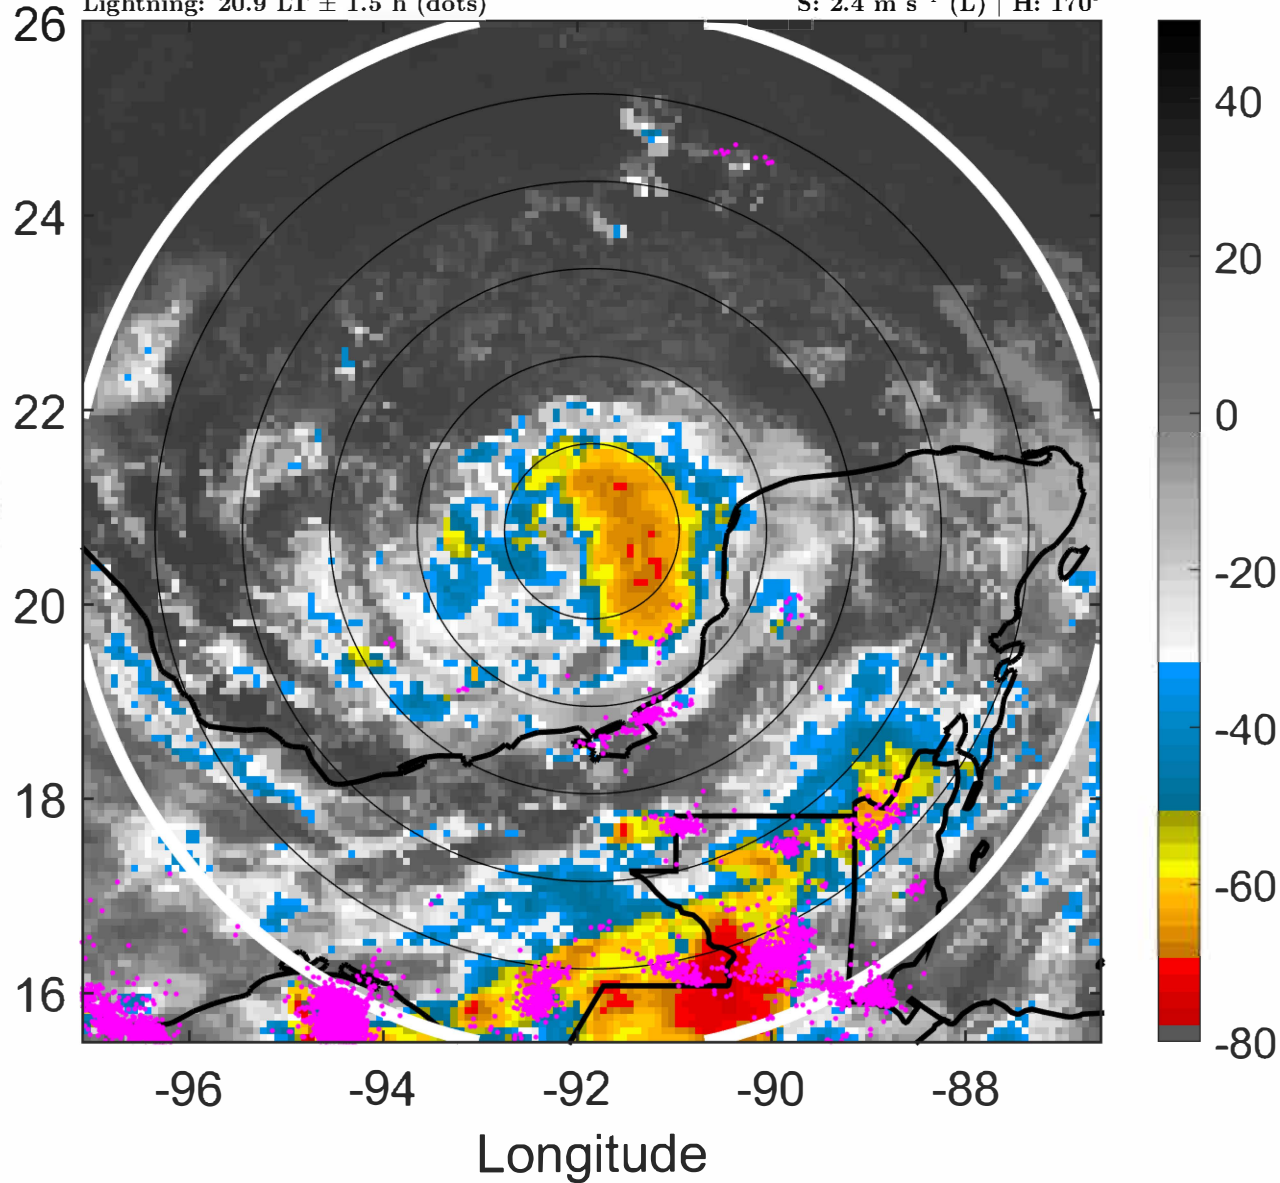

IR BT & Lightning

t: 2021082003 (20.9 LT)

Lightning: 20.9 LT $\pm$ 1.5 h (dots)

PT: LLCP | EA: ACT

07L (GRACE) | 57.5 kt TS

S: 2.4 m s⁻¹ (L) | H: 170°