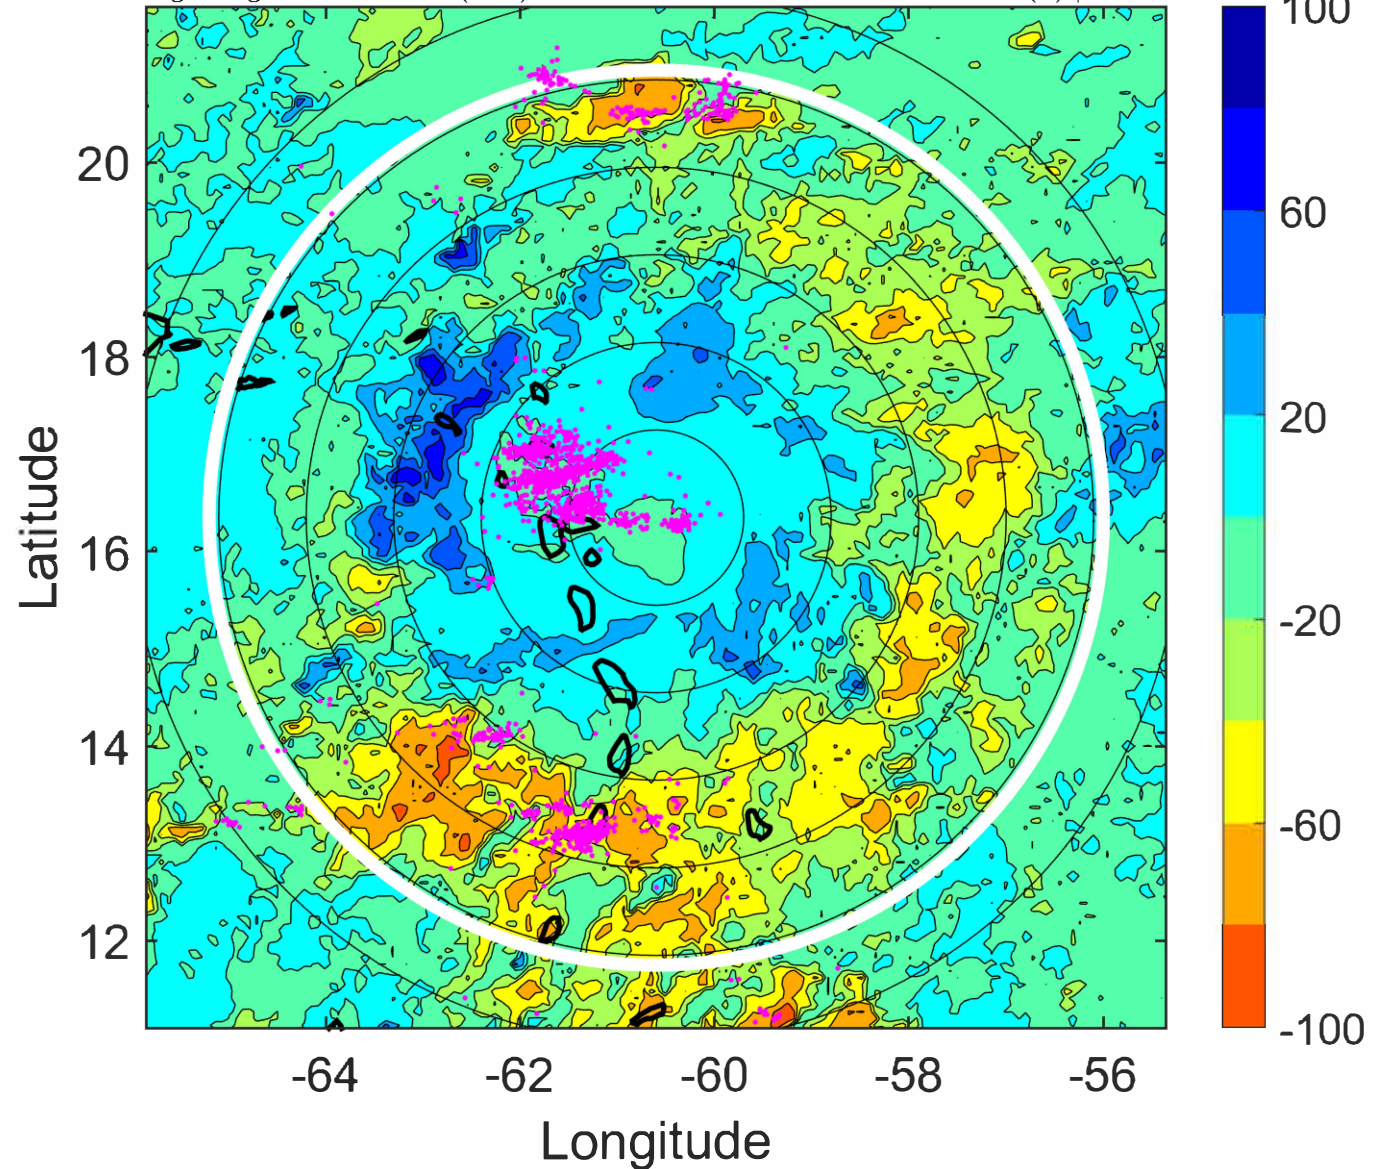

S: 1.3 m s⁻¹ (L) | H: 110°

IR BT & Lightning

t: 2021081421 (17 LT)

Lightning: 17 LT \pm 1.5 h (dots)

PT: LLCP | EA: ACT

07L (GRACE) | 32.5 kt TD

S: 1.4 m s⁻¹ (L) | H: 96°

6-h IR BT Differences & Lightning

Δ t: 2021081421 (17 LT) - 2021081415 (11.1 LT)

Lightning: 17 LT \pm 1.5 h (dots)

PT: LLCP | EA: ACT

07L (GRACE) | 32.5 kt TD

S: 1.4 m s⁻¹ (L) | H: 96°

IR BT & Lightning

t: 2021081500 (19.9 LT)

Lightning: 19.9 LT \pm 1.5 h (dots)