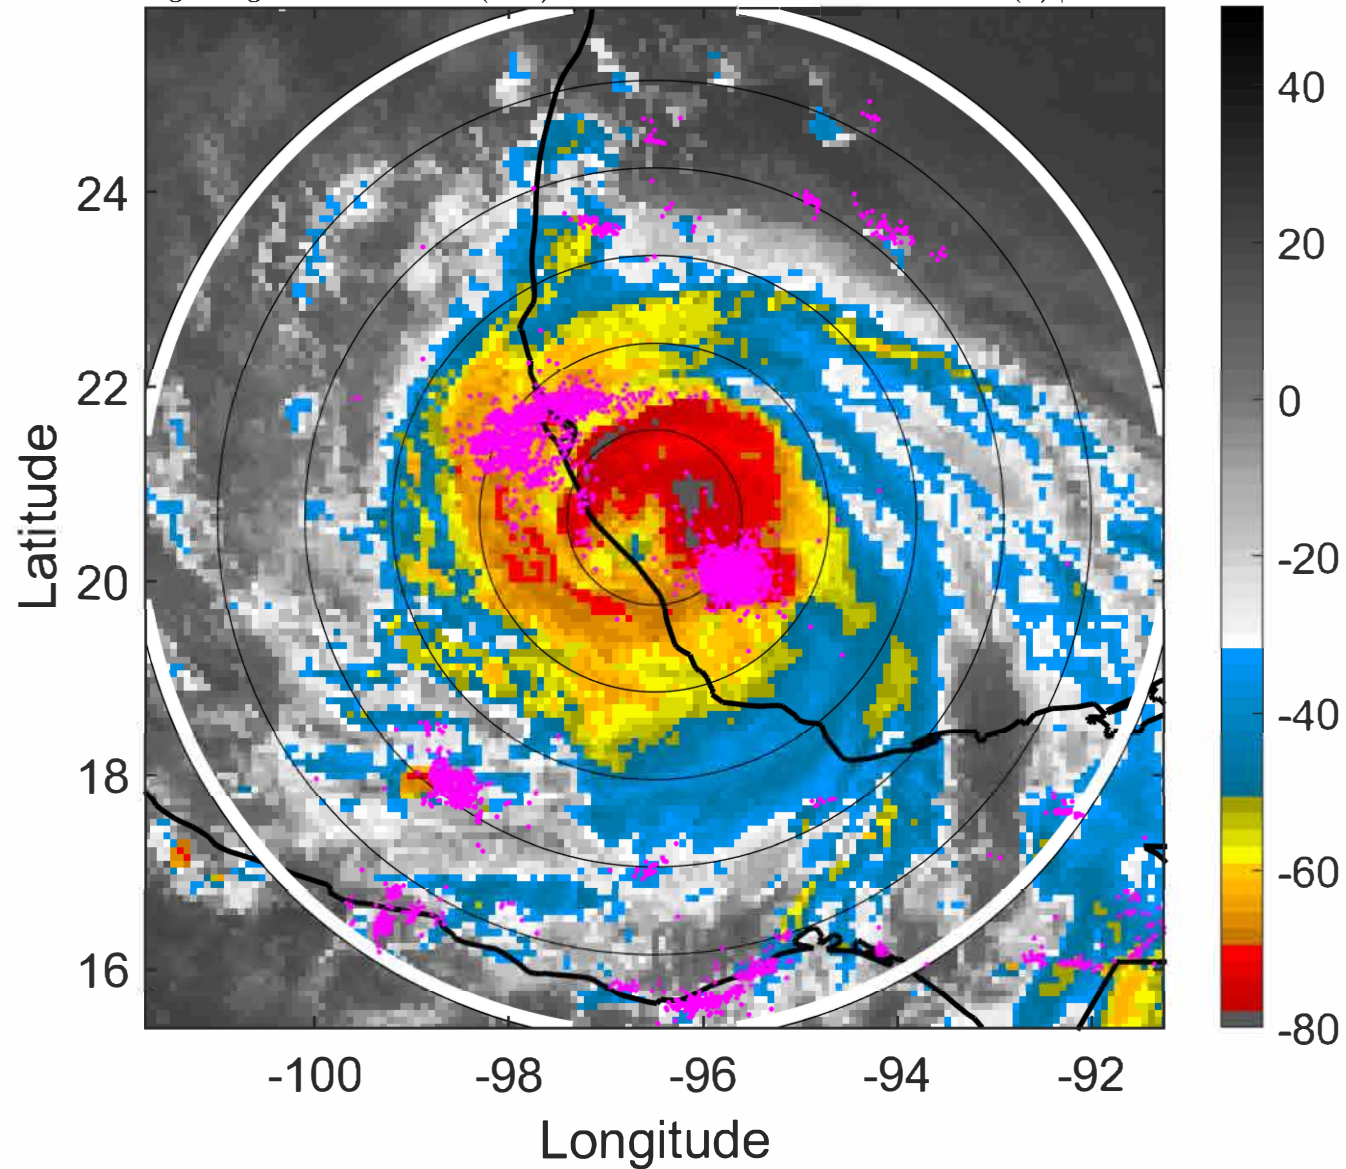

07L (GRACE) | 105 kt C3

S: 4.3 m s⁻¹ (L) | H: 155°

IR BT & Lightning

t: 2021082103 (20.6 LT)

Lightning: 20.6 LT \pm 1.5 h (dots)

PT: LLCP | EA: ACT

07L (GRACE) | 102.5 kt C3

S: 4.1 m s⁻¹ (L) | H: 162°