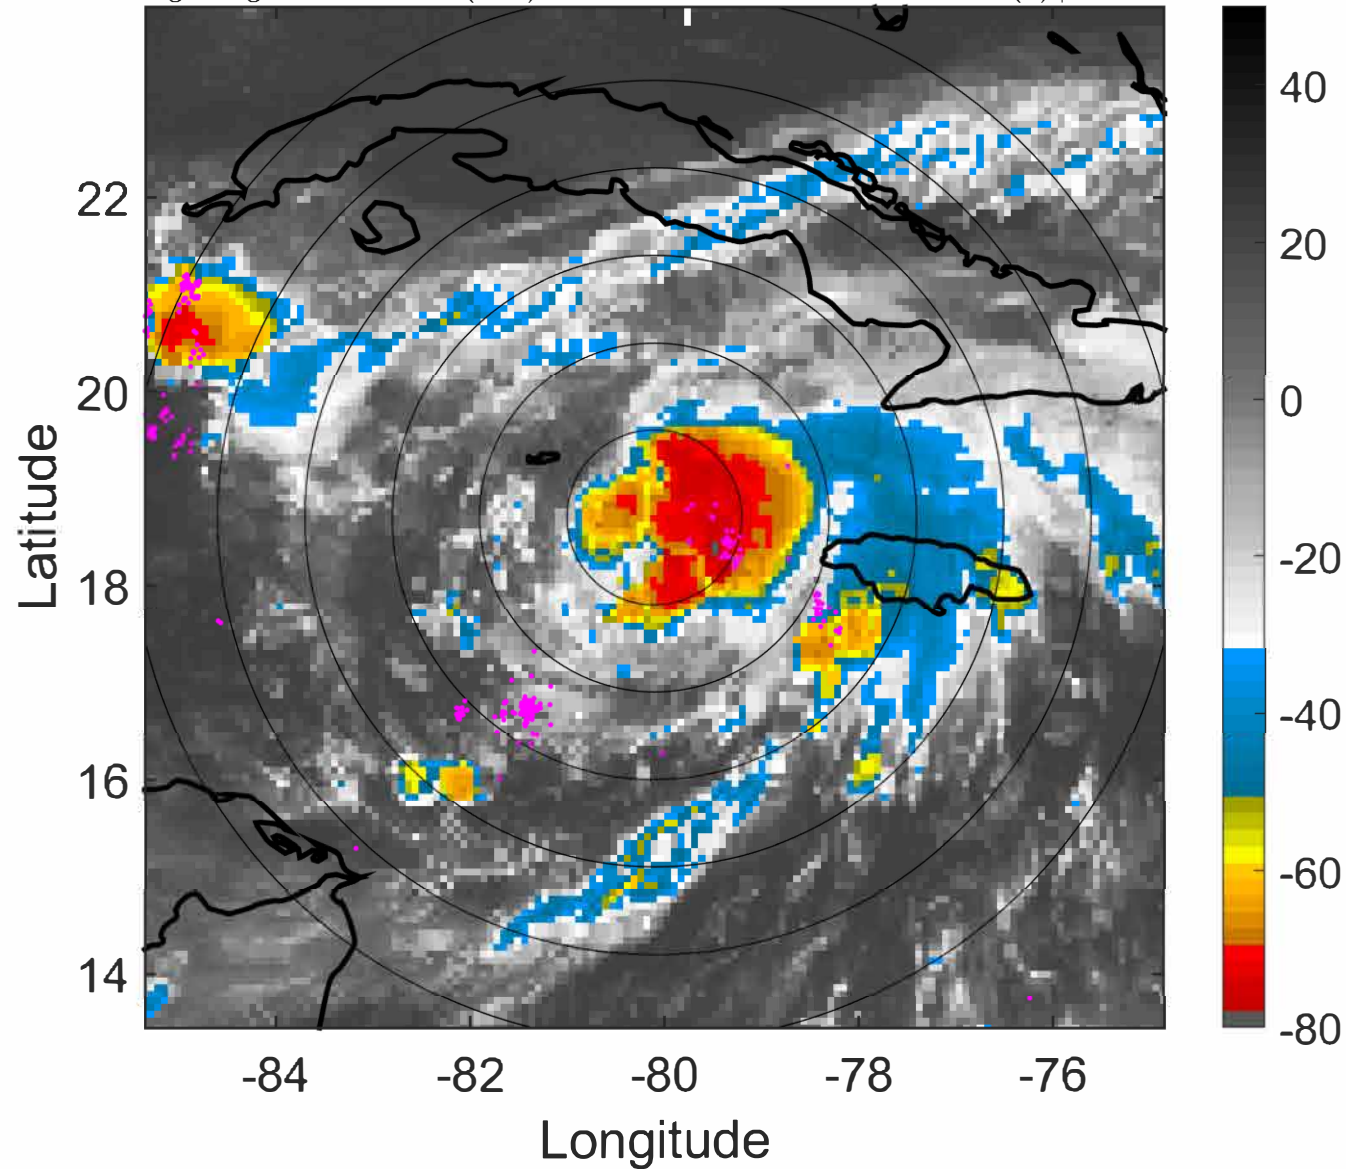

IR BT & Lightning

t: 2021081806 (0.7 LT)

Lightning: 0.7 LT $\pm$ 1.5 h (dots)

PT: LLCP | EA: ACT

07L (GRACE) | 55 kt TS

S: 3.8 m s⁻¹ (L) | H: 121°