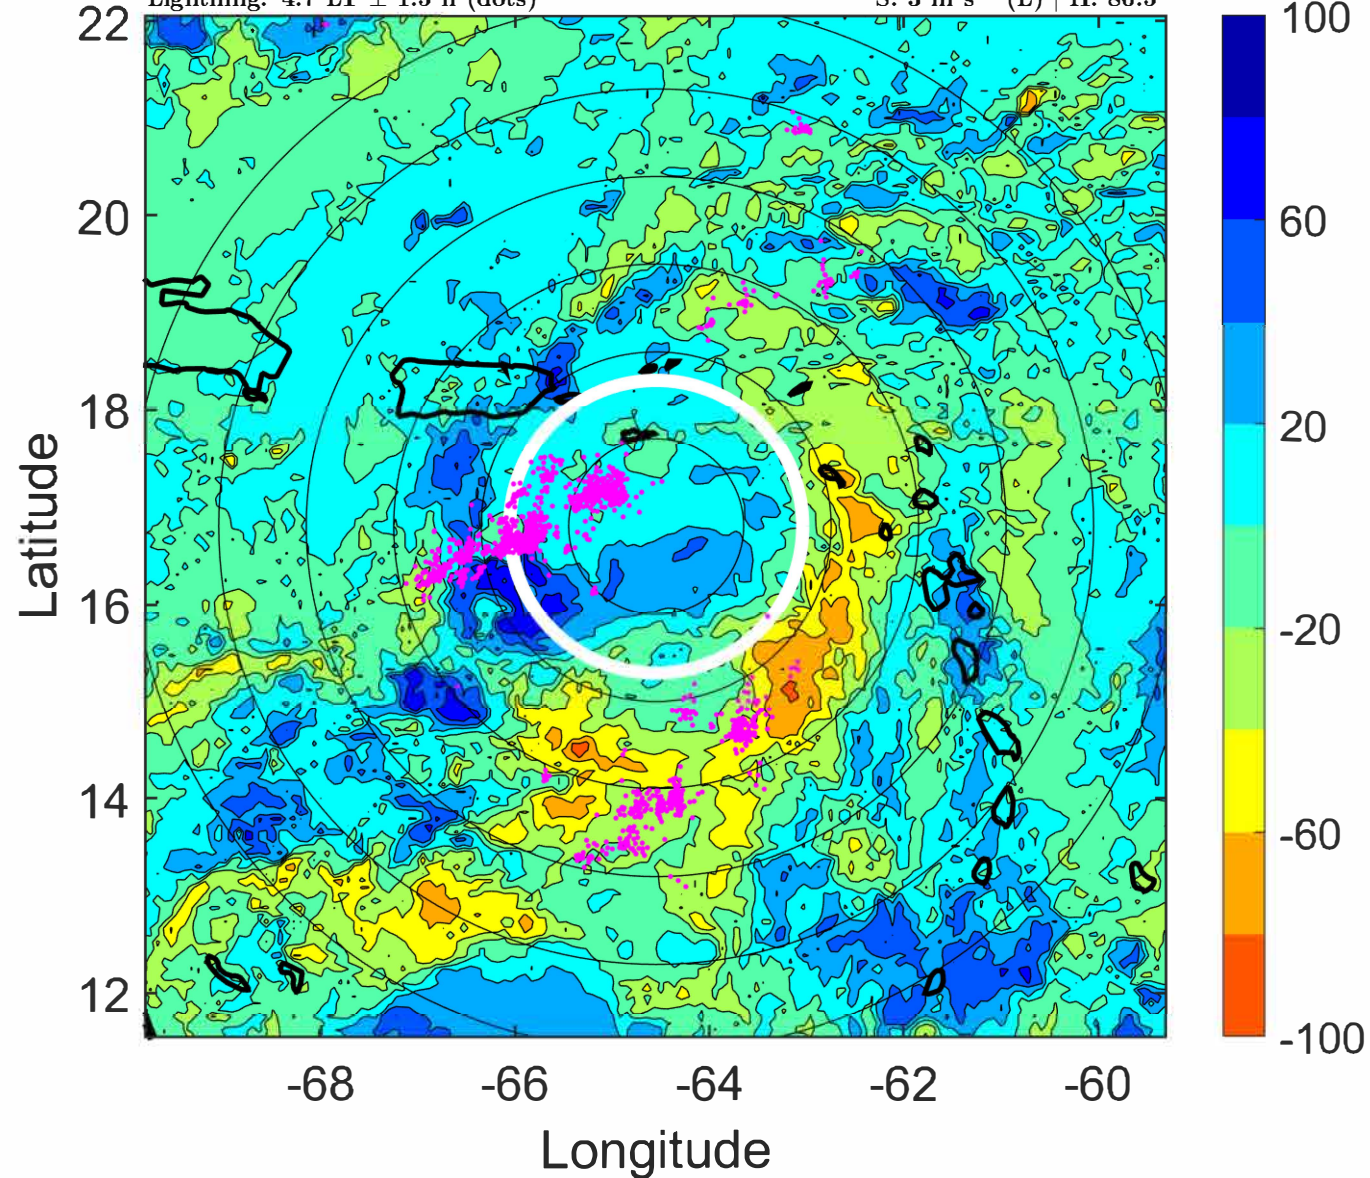

6-h IR BT Differences & Lightning

Δ t: 2021081509 (4.7 LT) - 2021081503 (22.8 LT)

Lightning: 4.7 LT $\pm$ 1.5 h (dots)

PT: LLCP | EA: ACT

07L (GRACE) | 30 kt TD

S: 3 m s⁻¹ (L) | H: 86.5°