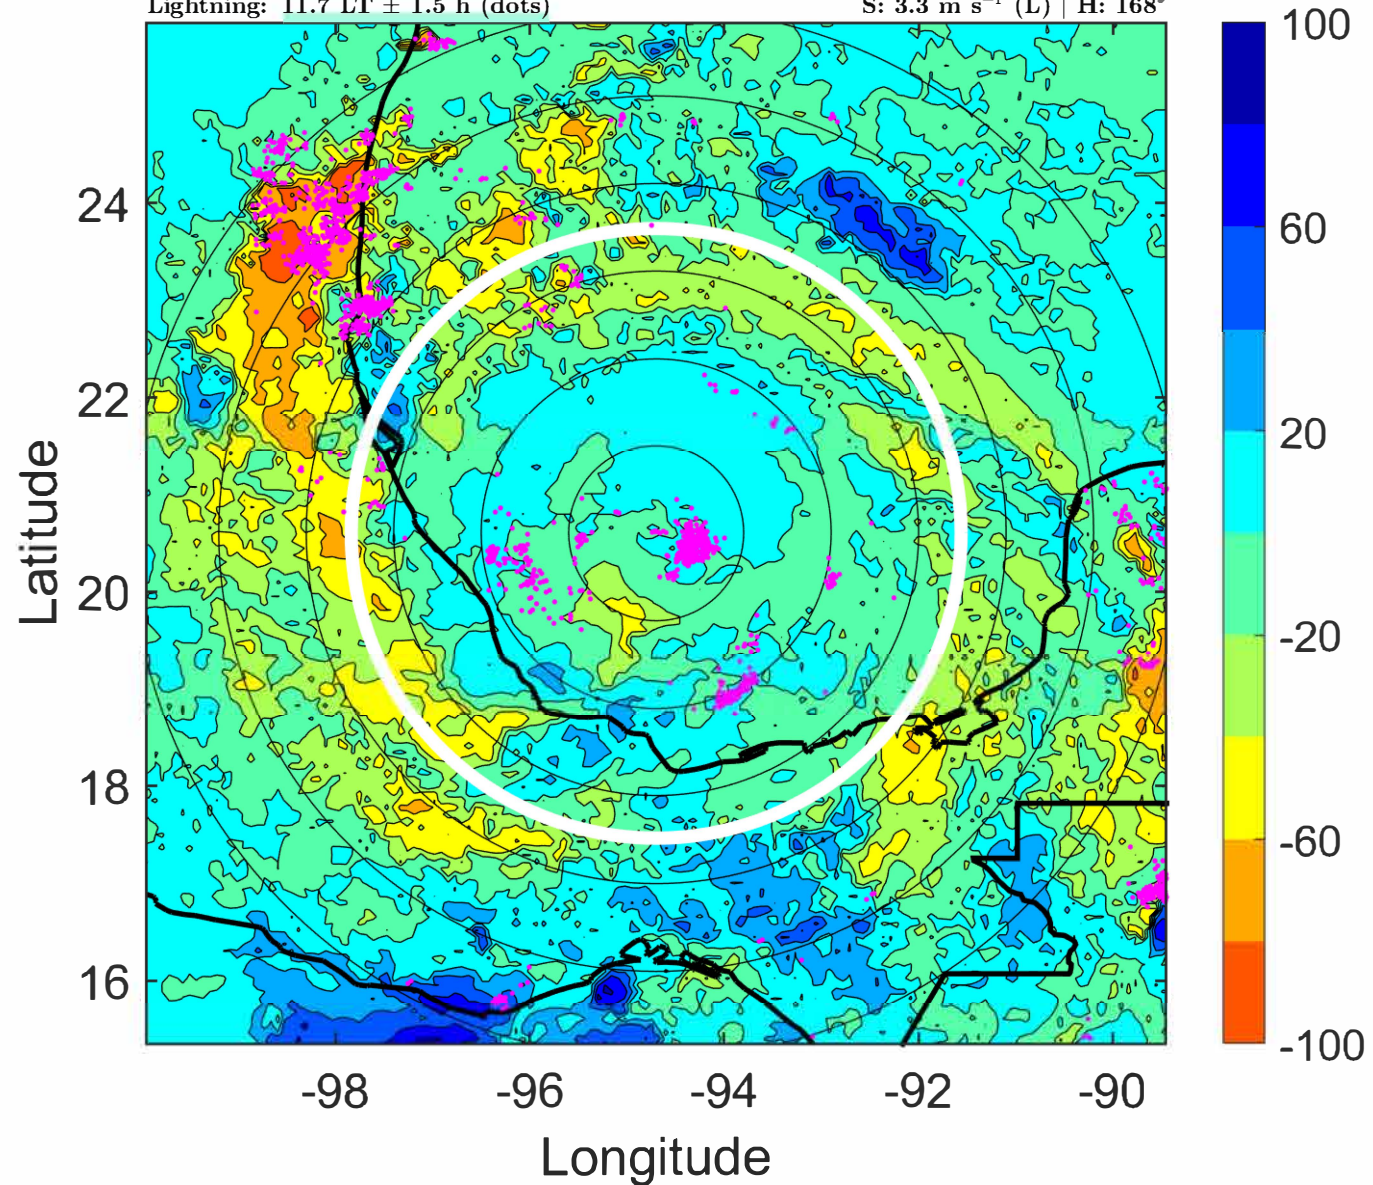

6-h IR BT Differences & Lightning

Δ t: 2021082018 (11.7 LT) - 2021082012 (5.7 LT)

Lightning: 11.7 LT $\pm$ 1.5 h (dots)

PT: LLCP | EA: ACT

07L (GRACE) | 85 kt C2

S: 3.3 m s⁻¹ (L) | H: 168°