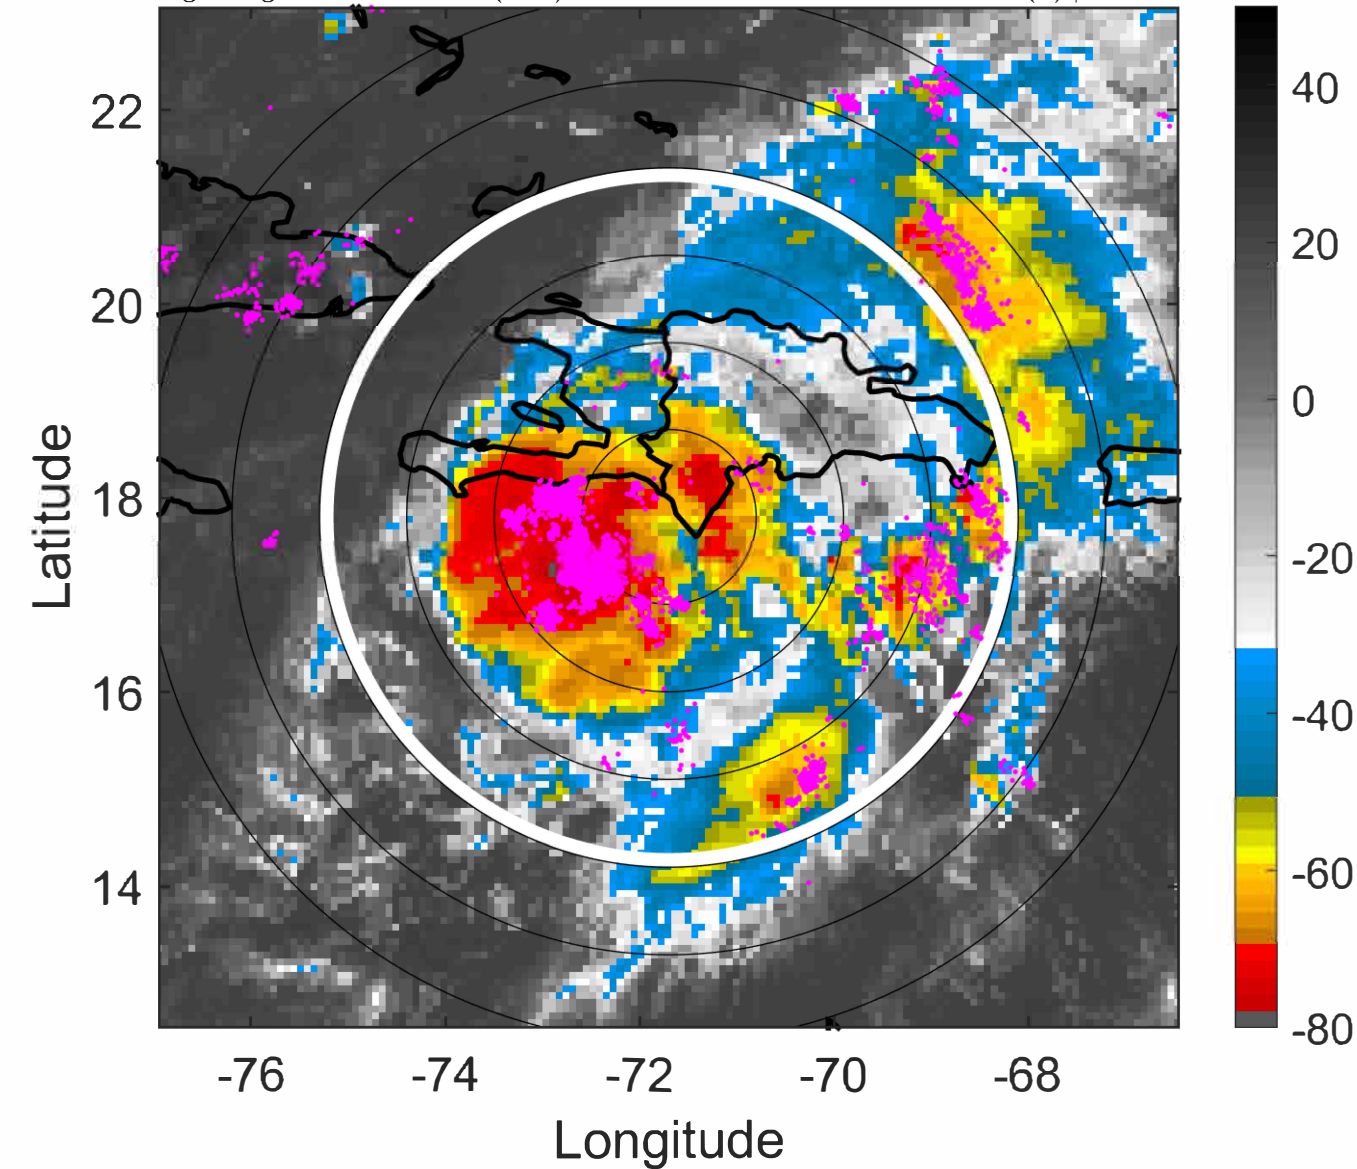

IR BT & Lightning

t: 2021081618 (13.2 LT)

Lightning: 13.2 LT $\pm$ 1.5 h (dots)

PT: LLCP | EA: ACT

07L (GRACE) | 35 kt TS

S: 2 m s⁻¹ (L) | H: 115°

6-h IR BT Differences & Lightning

Δ t: 2021081618 (13.2 LT) - 2021081612 (7.3 LT)

Lightning: 13.2 LT $\pm$ 1.5 h (dots)

PT: LLCP | EA: ACT

07L (GRACE) | 35 kt TS

S: 2 m s⁻¹ (L) | H: 115°