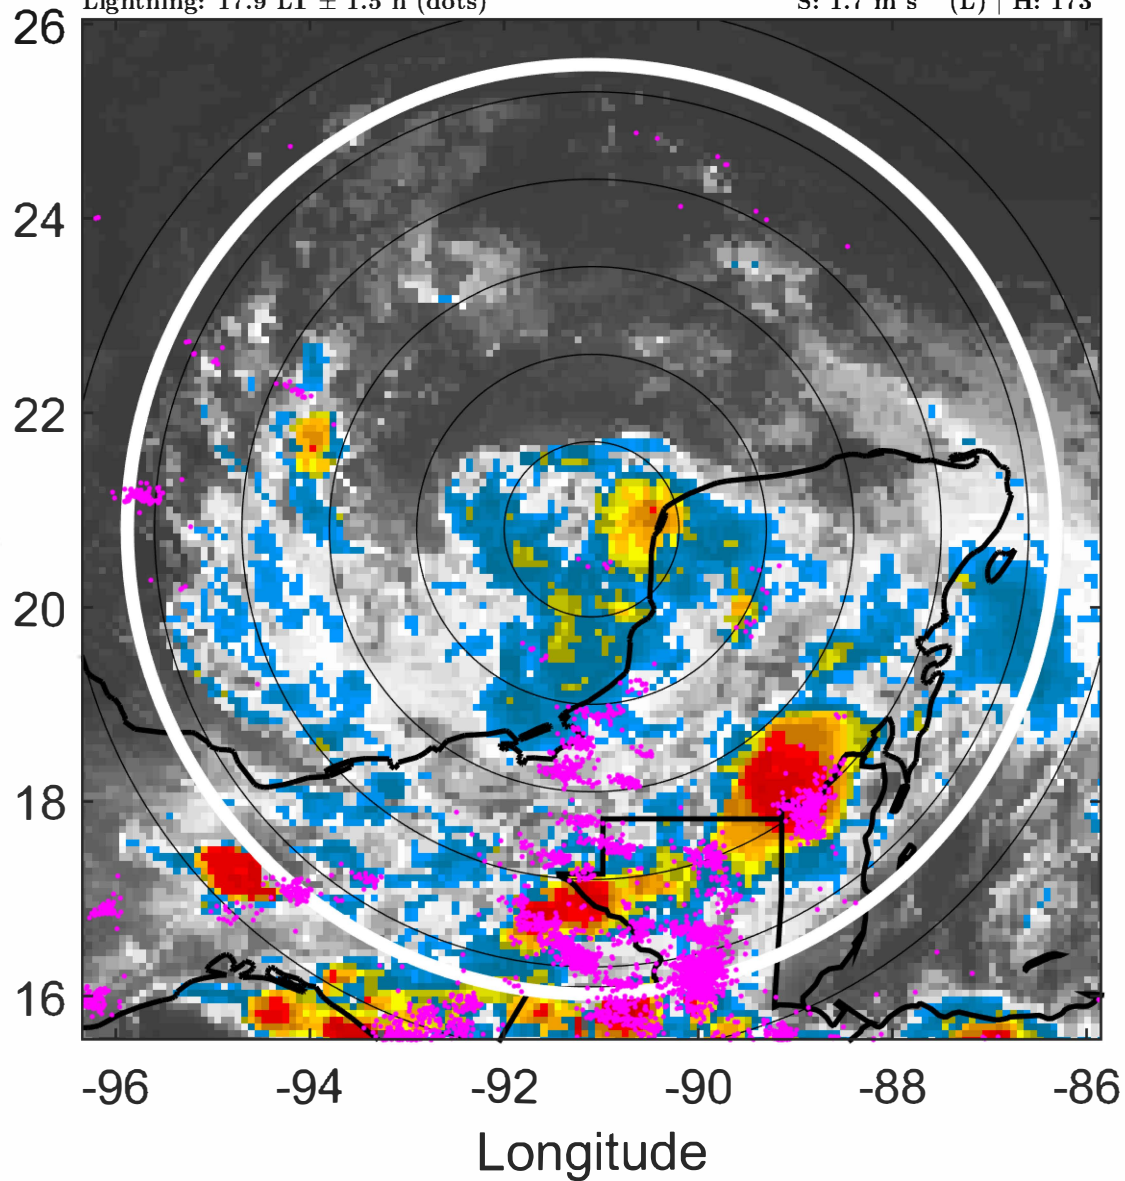

S: 2.4 m s⁻¹ (L) | H: 178°

IR BT & Lightning

t: 2021082000 (17.9 LT)

Lightning: 17.9 LT \pm 1.5 h (dots)

PT: LLCP | EA: ACT

07L (GRACE) | 55 kt TS

S: 1.7 m s⁻¹ (L) | H: 173°

6-h IR BT Differences & Lightning