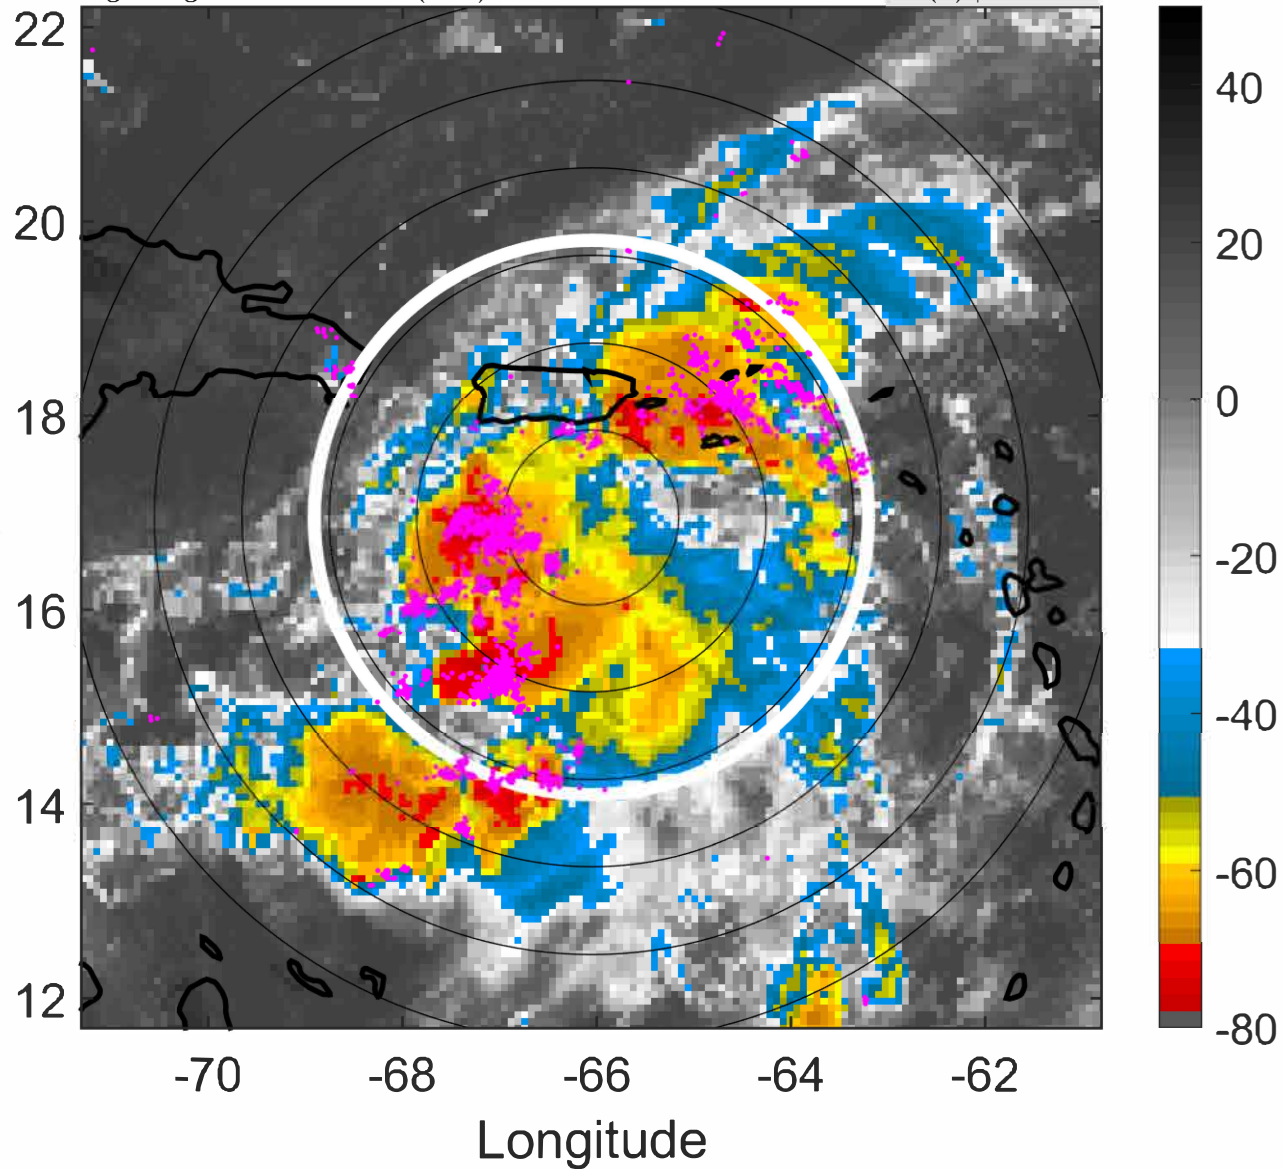

S: 3.3 m s⁻¹ (L) | H: 97°

IR BT & Lightning

t: 2021081515 (10.6 LT)

Lightning: 10.6 LT \pm 1.5 h (dots)

PT: LLCP | EA: ACT

07L (GRACE) | 30 kt TD

S: 3.1 m s⁻¹ (L) | H: 111.5°

6-h IR BT Differences & Lightning