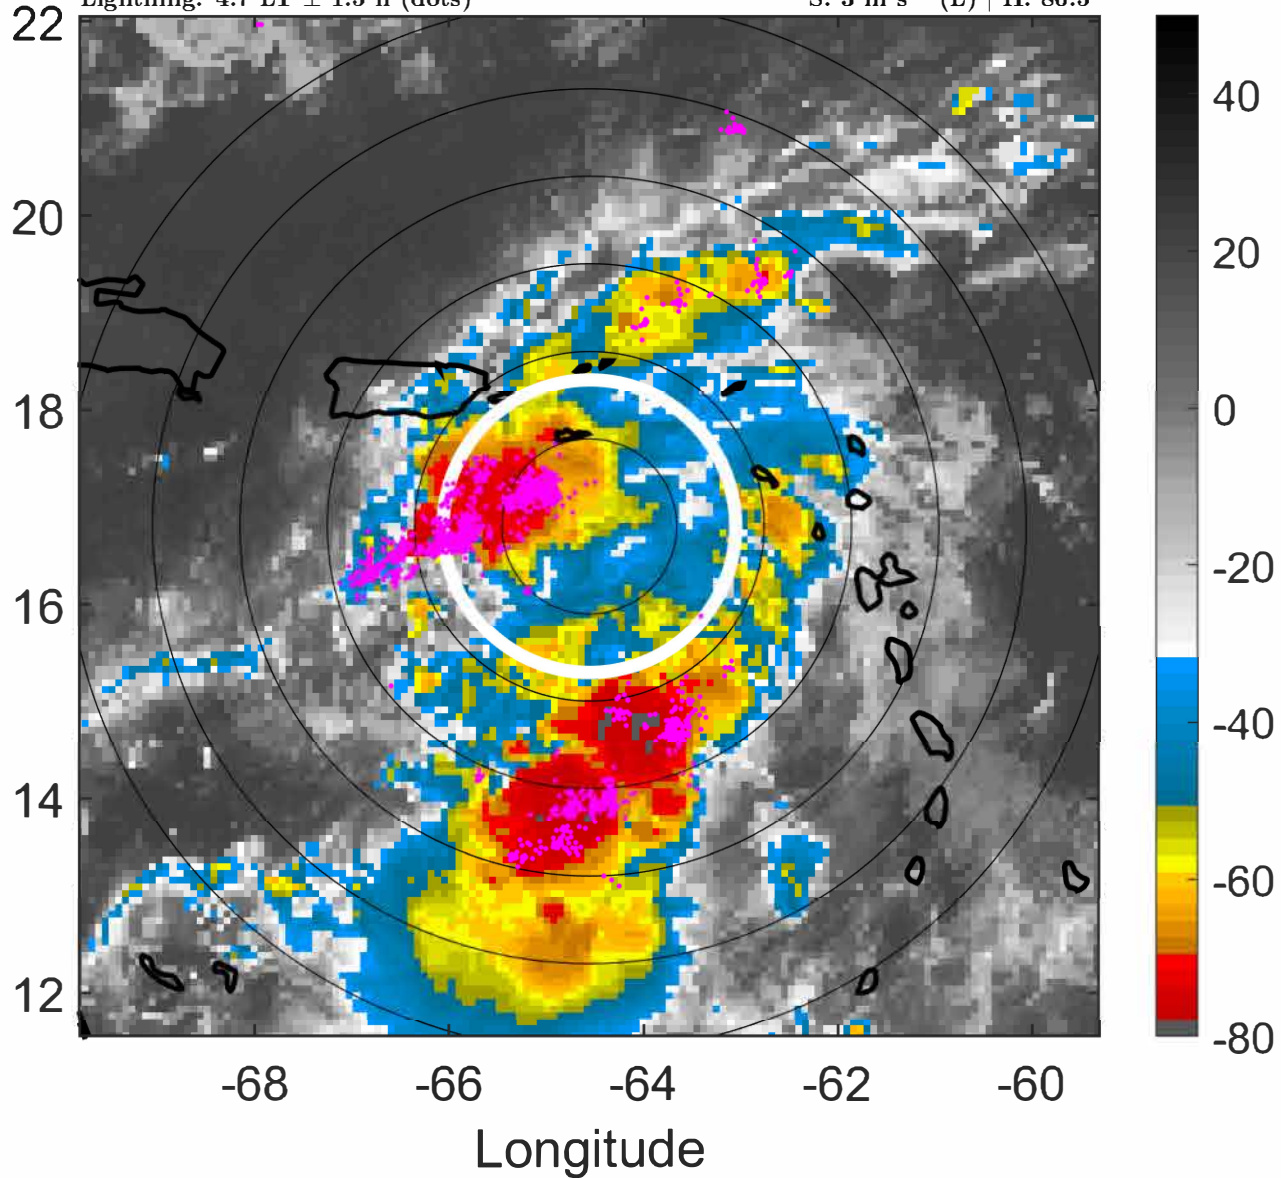

S: 2.6 m s⁻¹ (L) | H: 76°

IR BT & Lightning

t: 2021081509 (4.7 LT)

Lightning: 4.7 LT \pm 1.5 h (dots)

PT: LLCP | EA: ACT

07L (GRACE) | 30 kt TD

S: 3 m s⁻¹ (L) | H: 86.5°

6-h IR BT Differences & Lightning