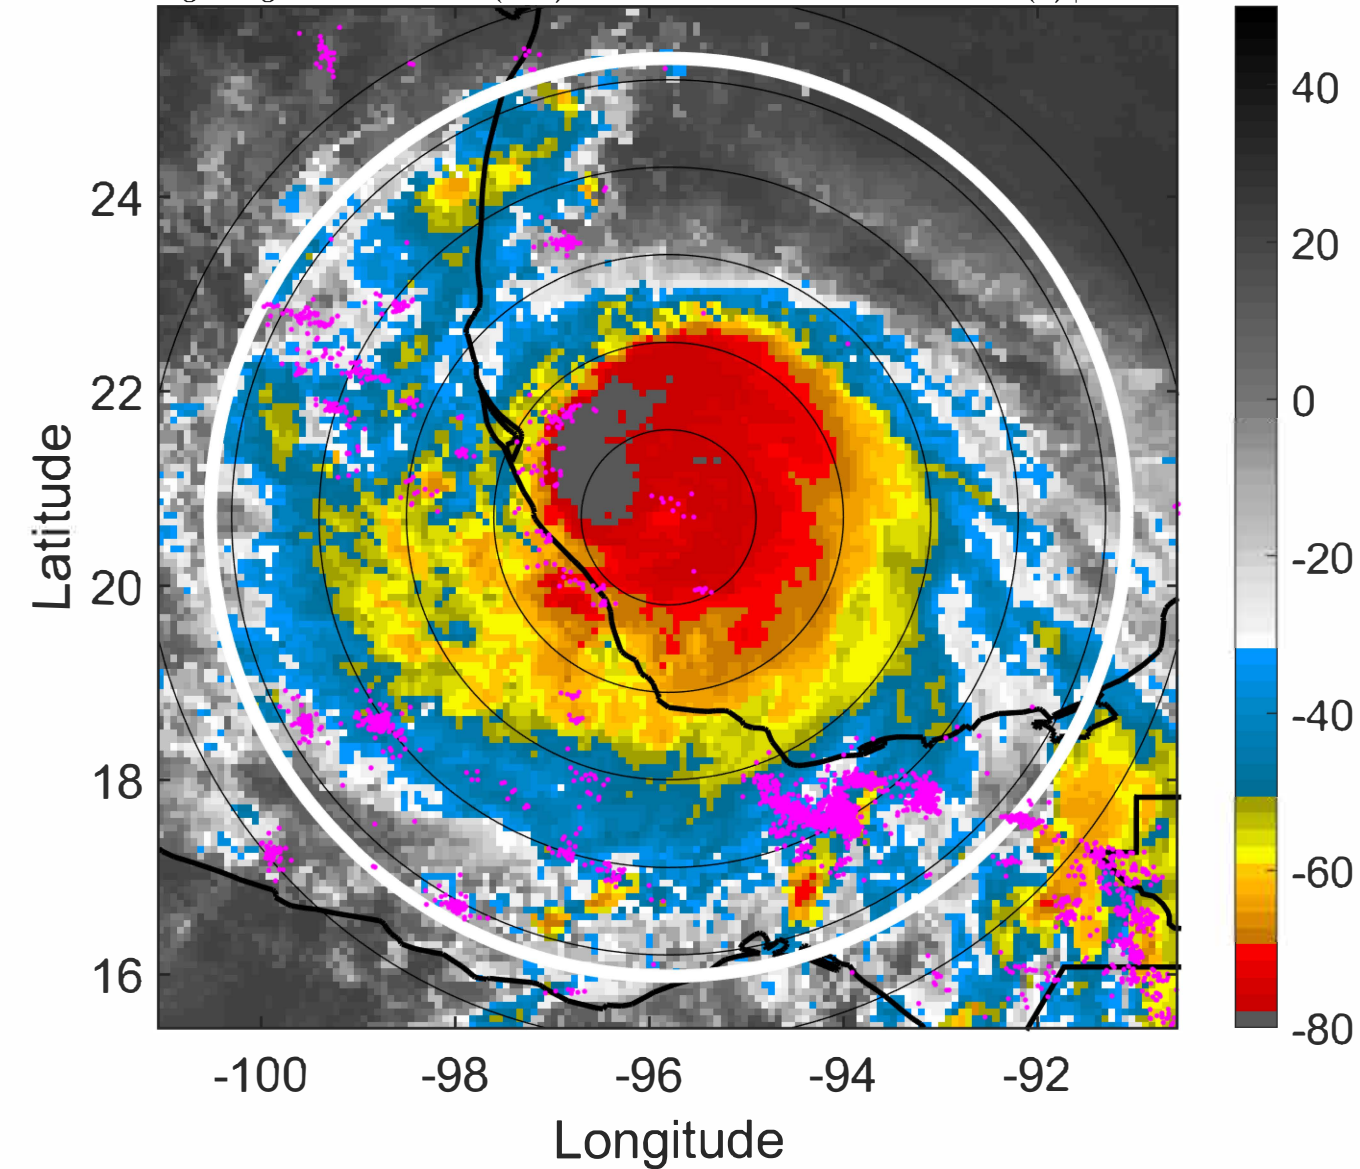

IR BT & Lightning

t: 2021082100 (17.6 LT)

Lightning: 17.6 LT $\pm$ 1.5 h (dots)

PT: LLCP | EA: ACT

07L (GRACE) | 105 kt C3

S: 4.3 m s⁻¹ (L) | H: 155°

6-h IR BT Differences & Lightning

Δ t: 2021082100 (17.6 LT) - 2021082018 (11.7 LT)

Lightning: 17.6 LT $\pm$ 1.5 h (dots)

PT: LLCP | EA: ACT

07L (GRACE) | 105 kt C3

S: 4.3 m s⁻¹ (L) | H: 155°