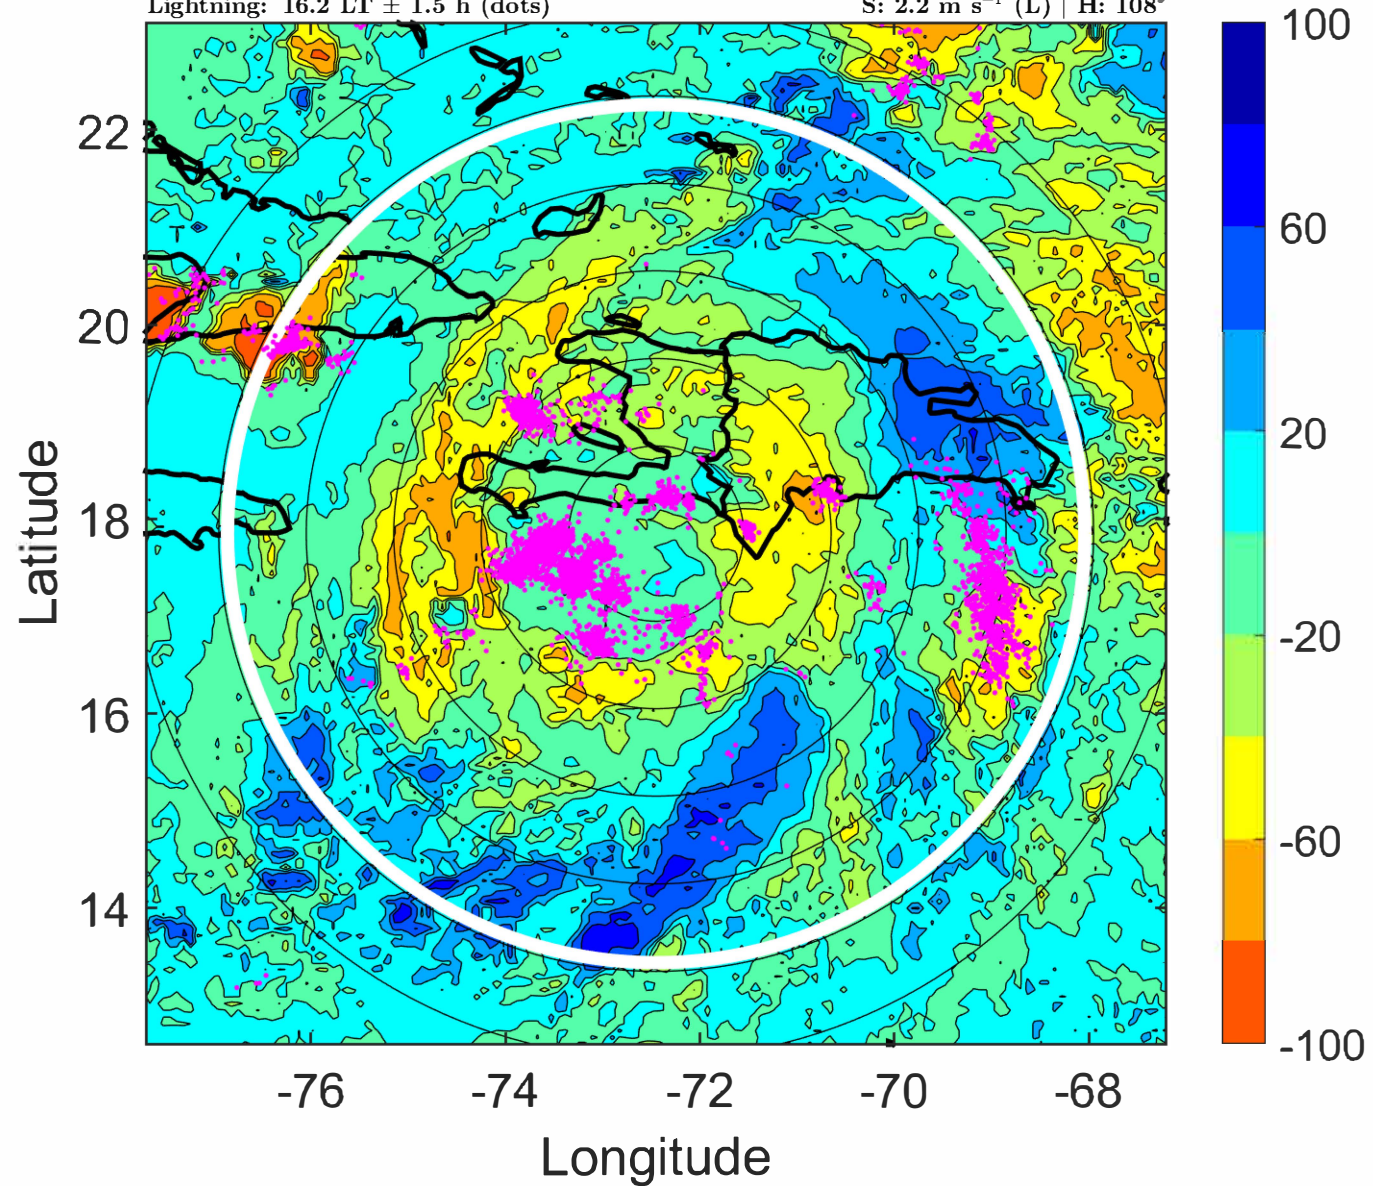

6-h IR BT Differences & Lightning

Δ t: 2021081621 (16.2 LT) - 2021081615 (10.3 LT)

Lightning: 16.2 LT $\pm$ 1.5 h (dots)

PT: LLCP | EA: ACT

07L (GRACE) | 35 kt TS

S: 2.2 m s⁻¹ (L) | H: 108°