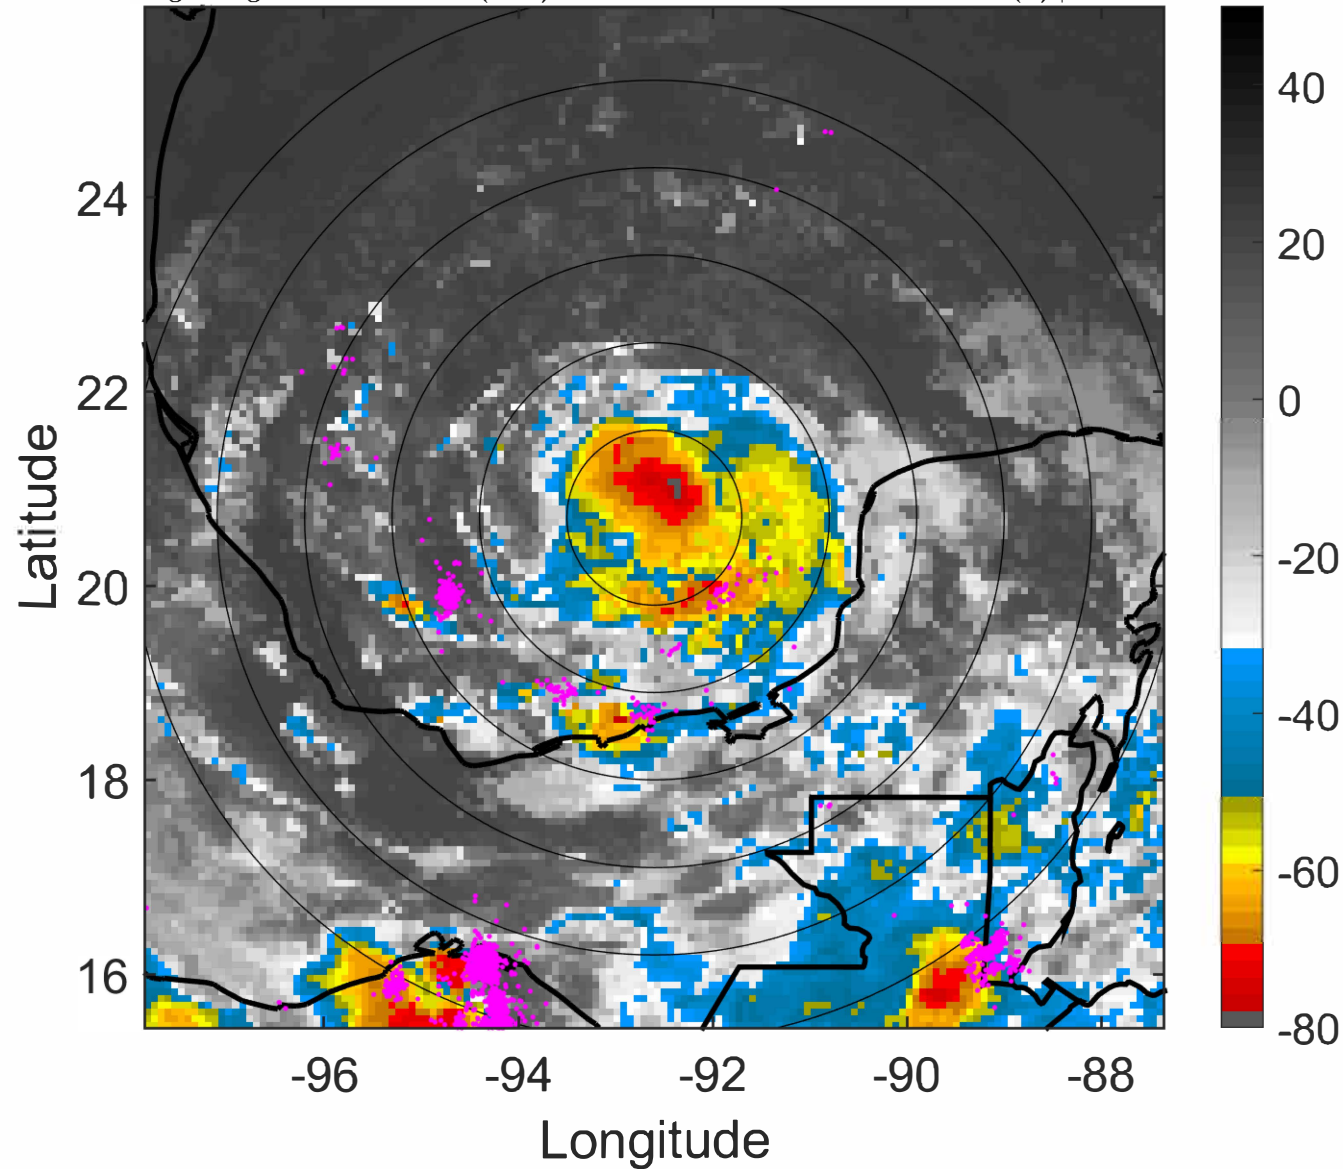

07L (GRACE) | 57.5 kt TS

S: 2.4 m s⁻¹ (L) | H: 170°

IR BT & Lightning

t: 2021082006 (23.8 LT)

Lightning: 23.8 LT \pm 1.5 h (dots)

PT: LLCP | EA: ACT

07L (GRACE) | 60 kt TS

S: 3.1 m s⁻¹ (L) | H: 167°