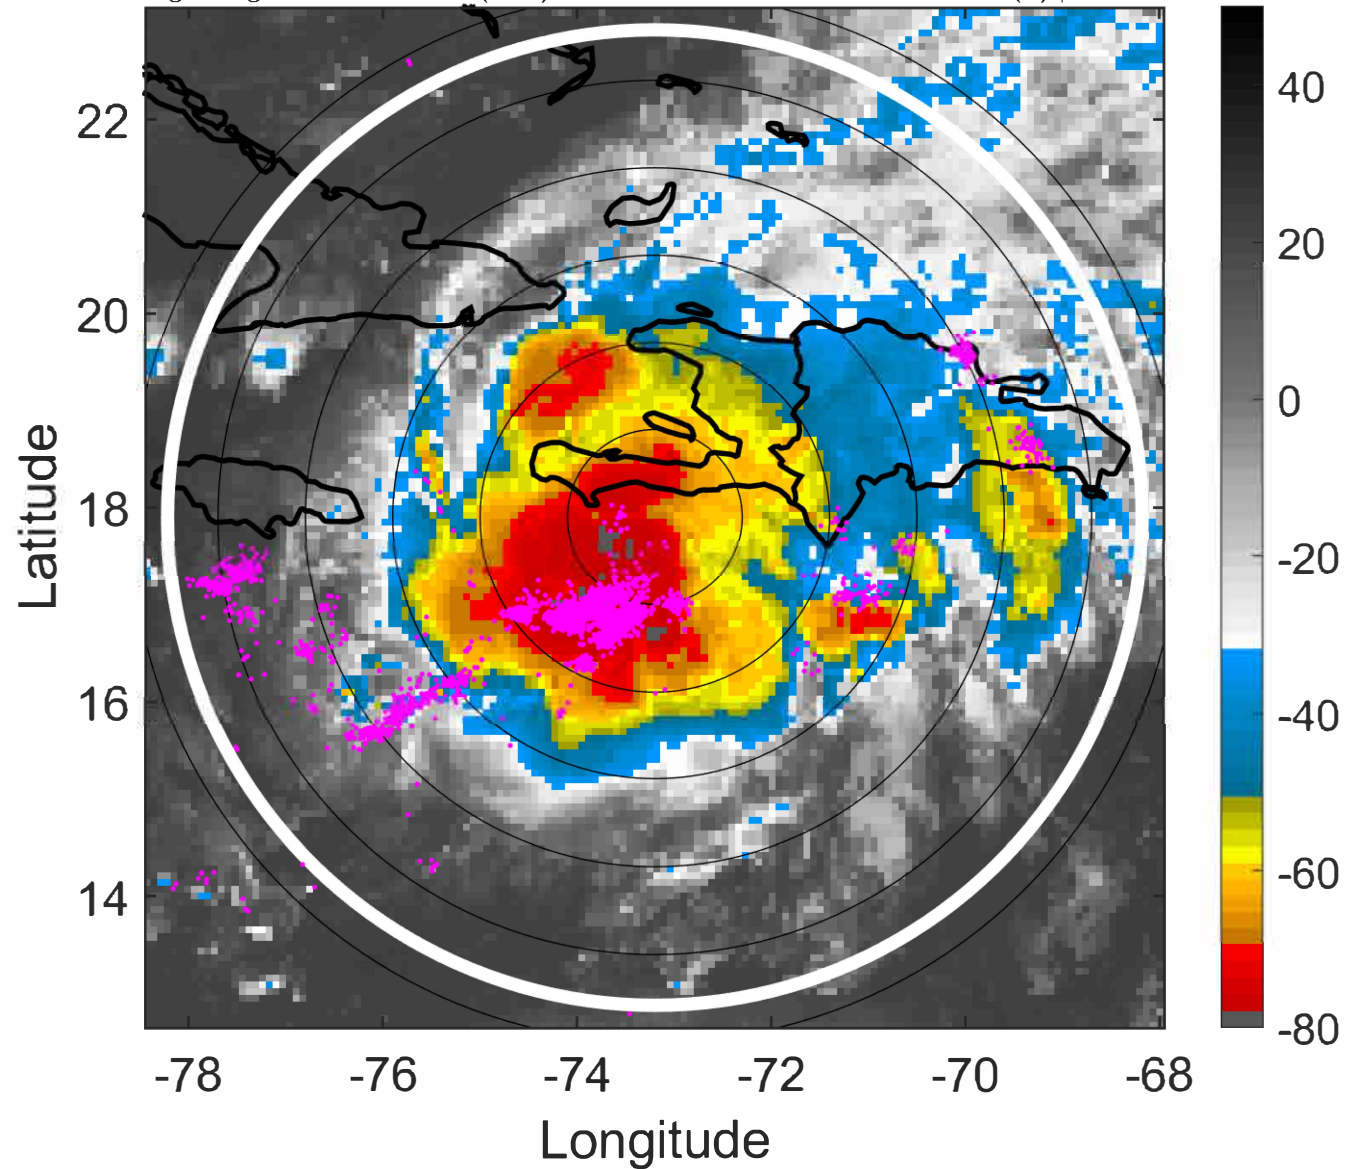

IR BT & Lightning

t: 2021081700 (19.1 LT)

Lightning: 19.1 LT $\pm$ 1.5 h (dots)

PT: LLCP | EA: ACT

07L (GRACE) | 35 kt TS

S: 2.4 m s⁻¹ (L) | H: 101°