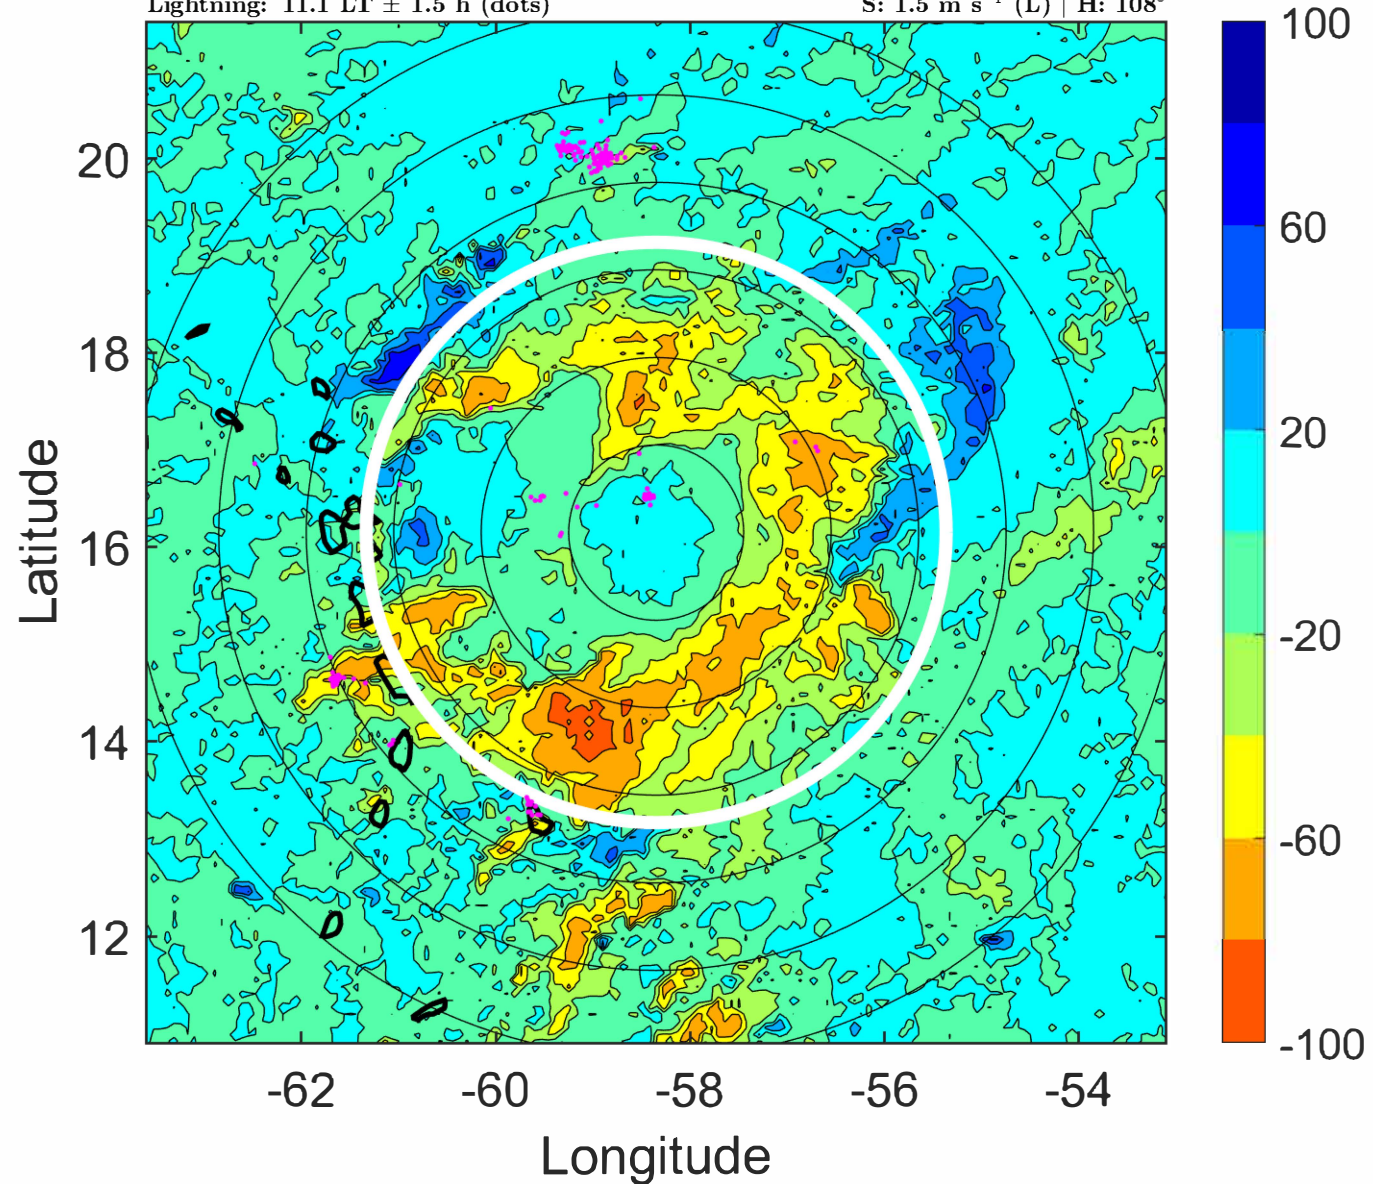

S: 1.6 m s⁻¹ (L) | H: 106°

IR BT & Lightning

t: 2021081415 (11.1 LT)

Lightning: 11.1 LT \pm 1.5 h (dots)

PT: LLCP | EA: ACT

07L (GRACE) | 35 kt TS

S: 1.5 m s⁻¹ (L) | H: 108°

6-h IR BT Differences & Lightning

Δ t: 2021081415 (11.1 LT) - 2021081409 (5.3 LT)

Lightning: 11.1 LT \pm 1.5 h (dots)

PT: LLCP | EA: ACT

07L (GRACE) | 35 kt TS

S: 1.5 m s⁻¹ (L) | H: 108°

IR BT & Lightning

t: 2021081418 (14 LT)

Lightning: 14 LT \pm 1.5 h (dots)