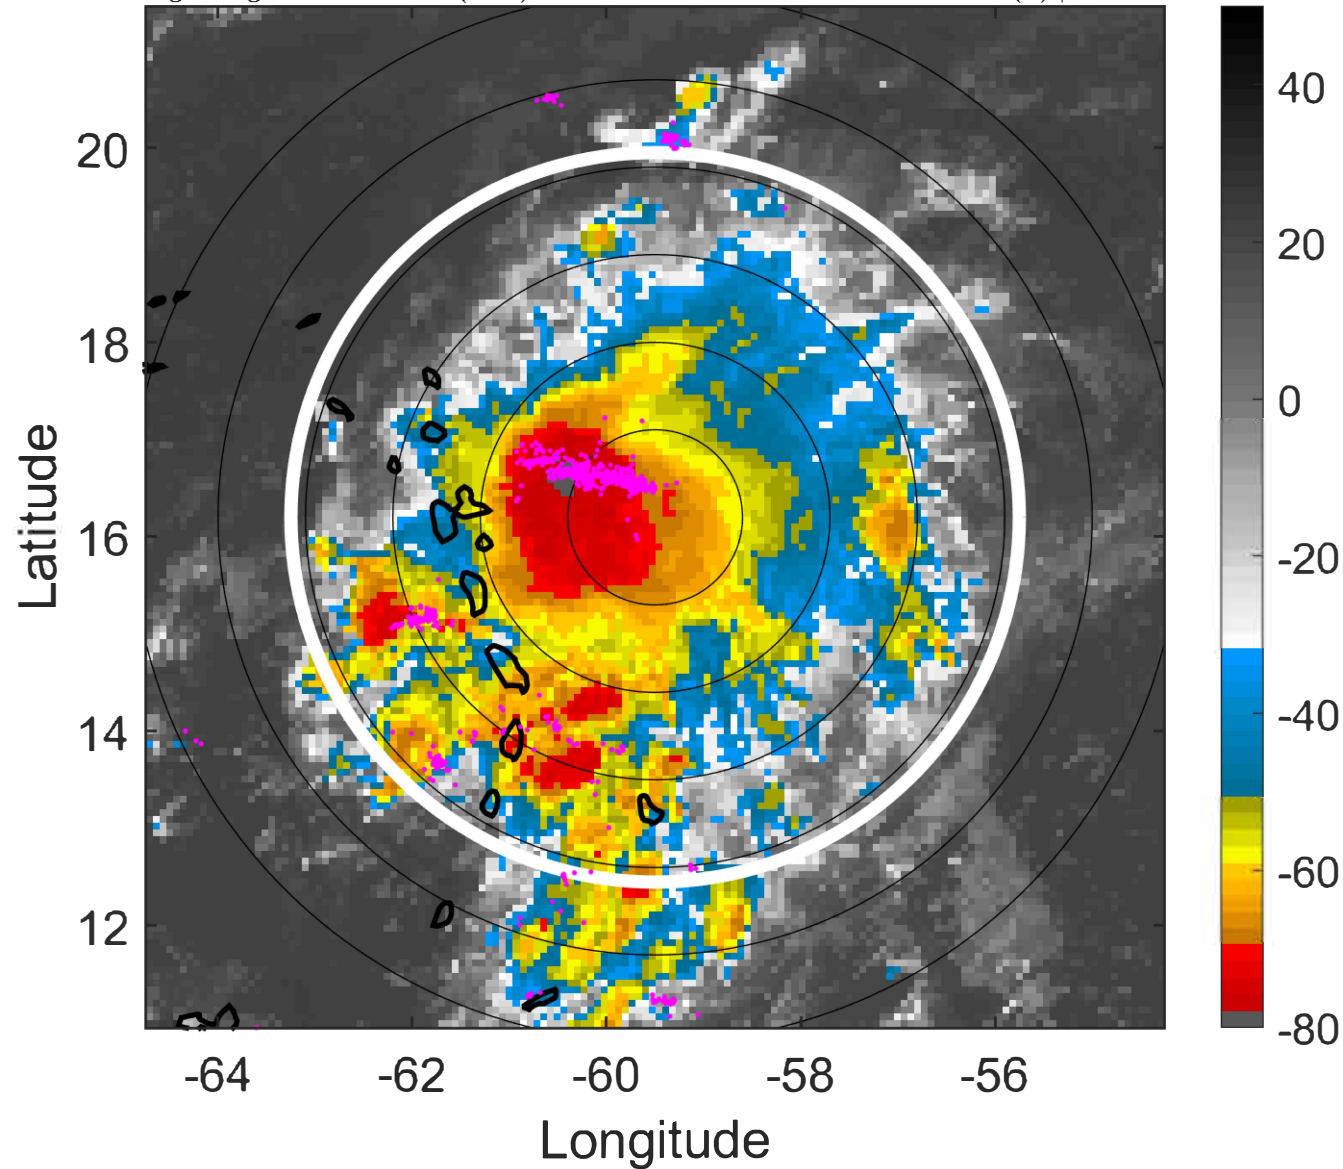

IR BT & Lightning

t: 2021081418 (14 LT)

Lightning: 14 LT $\pm$ 1.5 h (dots)

PT: LLCP | EA: ACT

07L (GRACE) | 35 kt TS

S: 1.3 m s⁻¹ (L) | H: 110°