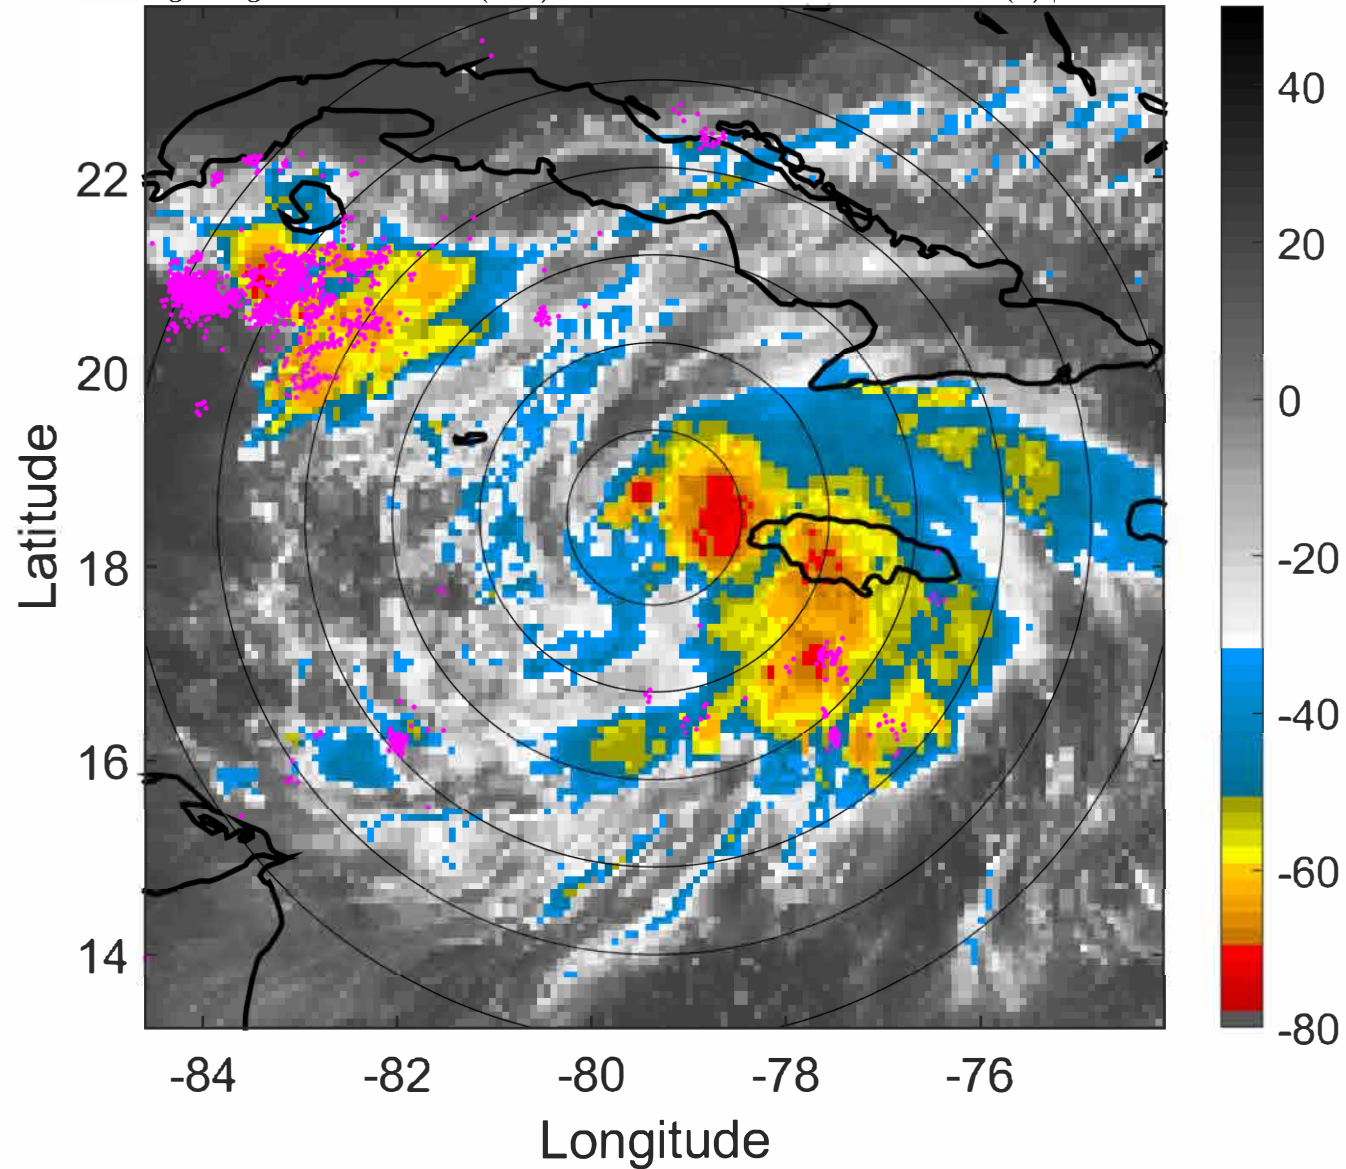

S: 2.6 m s⁻¹ (L) | H: 68°

IR BT & Lightning

t: 2021081803 (21.7 LT)

Lightning: 21.7 LT \pm 1.5 h (dots)

PT: LLCP | EA: ACT

07L (GRACE) | 52.5 kt TS

S: 3.2 m s⁻¹ (L) | H: 94.5°

6-h IR BT Differences & Lightning