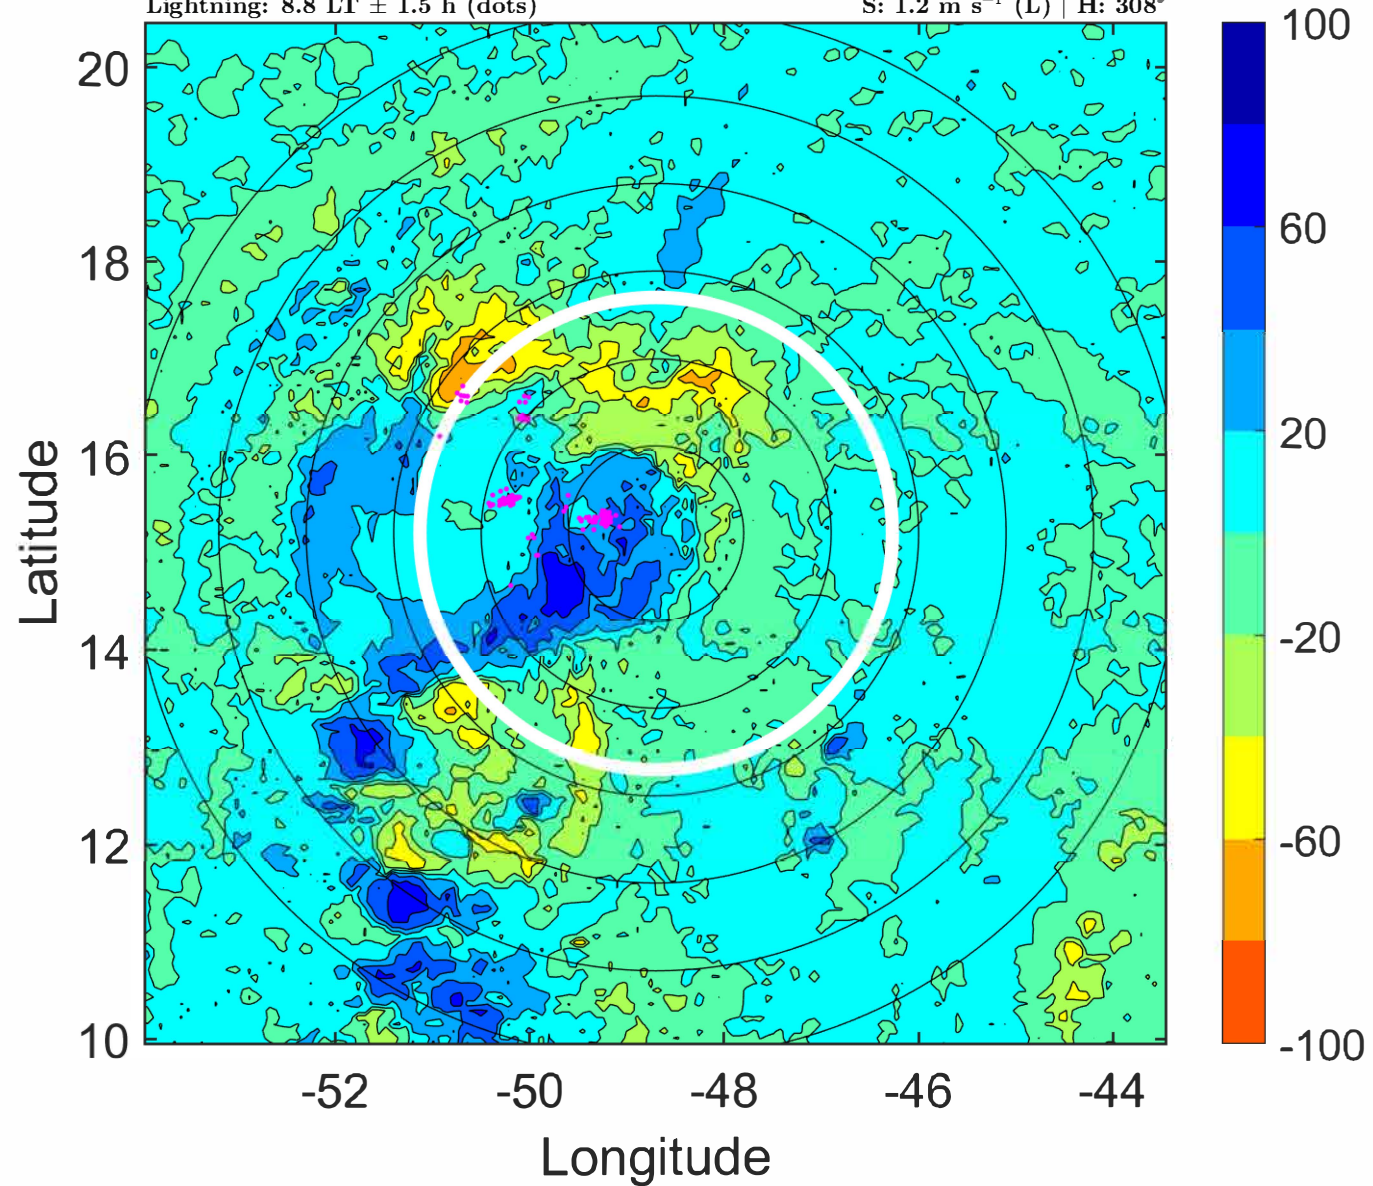

IR BT & Lightning

t: 2021081312 (8.8 LT)

Lightning: 8.8 LT \pm 1.5 h (dots)

PT: SLWP | EA: INACT

07L (GRACE) | 30 kt TD

S: 1.2 m s⁻¹ (L) | H: 308°

6-h IR BT Differences & Lightning

Δ t: 2021081312 (8.8 LT) - 2021081306 (2.9 LT)

Lightning: 8.8 LT \pm 1.5 h (dots)

PT: SLWP | EA: INACT

07L (GRACE) | 30 kt TD

S: 1.2 m s⁻¹ (L) | H: 308°

IR BT & Lightning

t: 2021081315 (11.7 LT)

Lightning: 11.7 LT \pm 1.5 h (dots)

PT: SLWP | EA: INACT