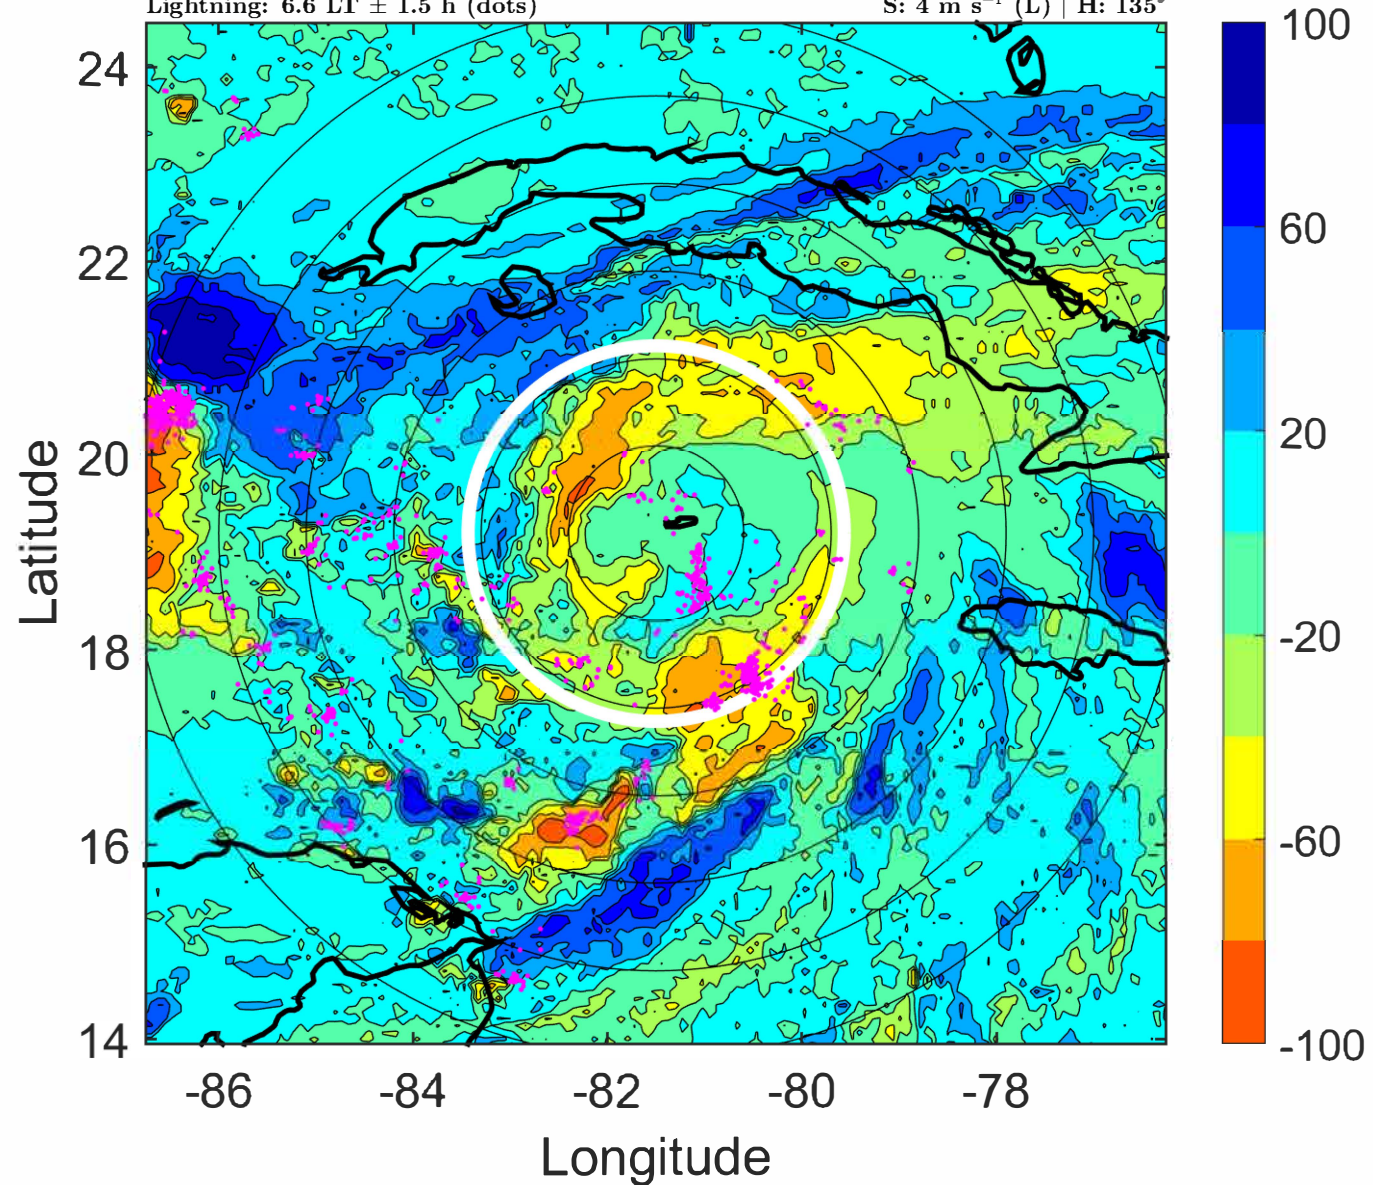

6-h IR BT Differences & Lightning

Δ t: 2021081812 (6.6 LT) - 2021081806 (0.7 LT)

Lightning: 6.6 LT $\pm$ 1.5 h (dots)

PT: LLCP | EA: ACT

07L (GRACE) | 65 kt C1

S: 4 m s⁻¹ (L) | H: 135°