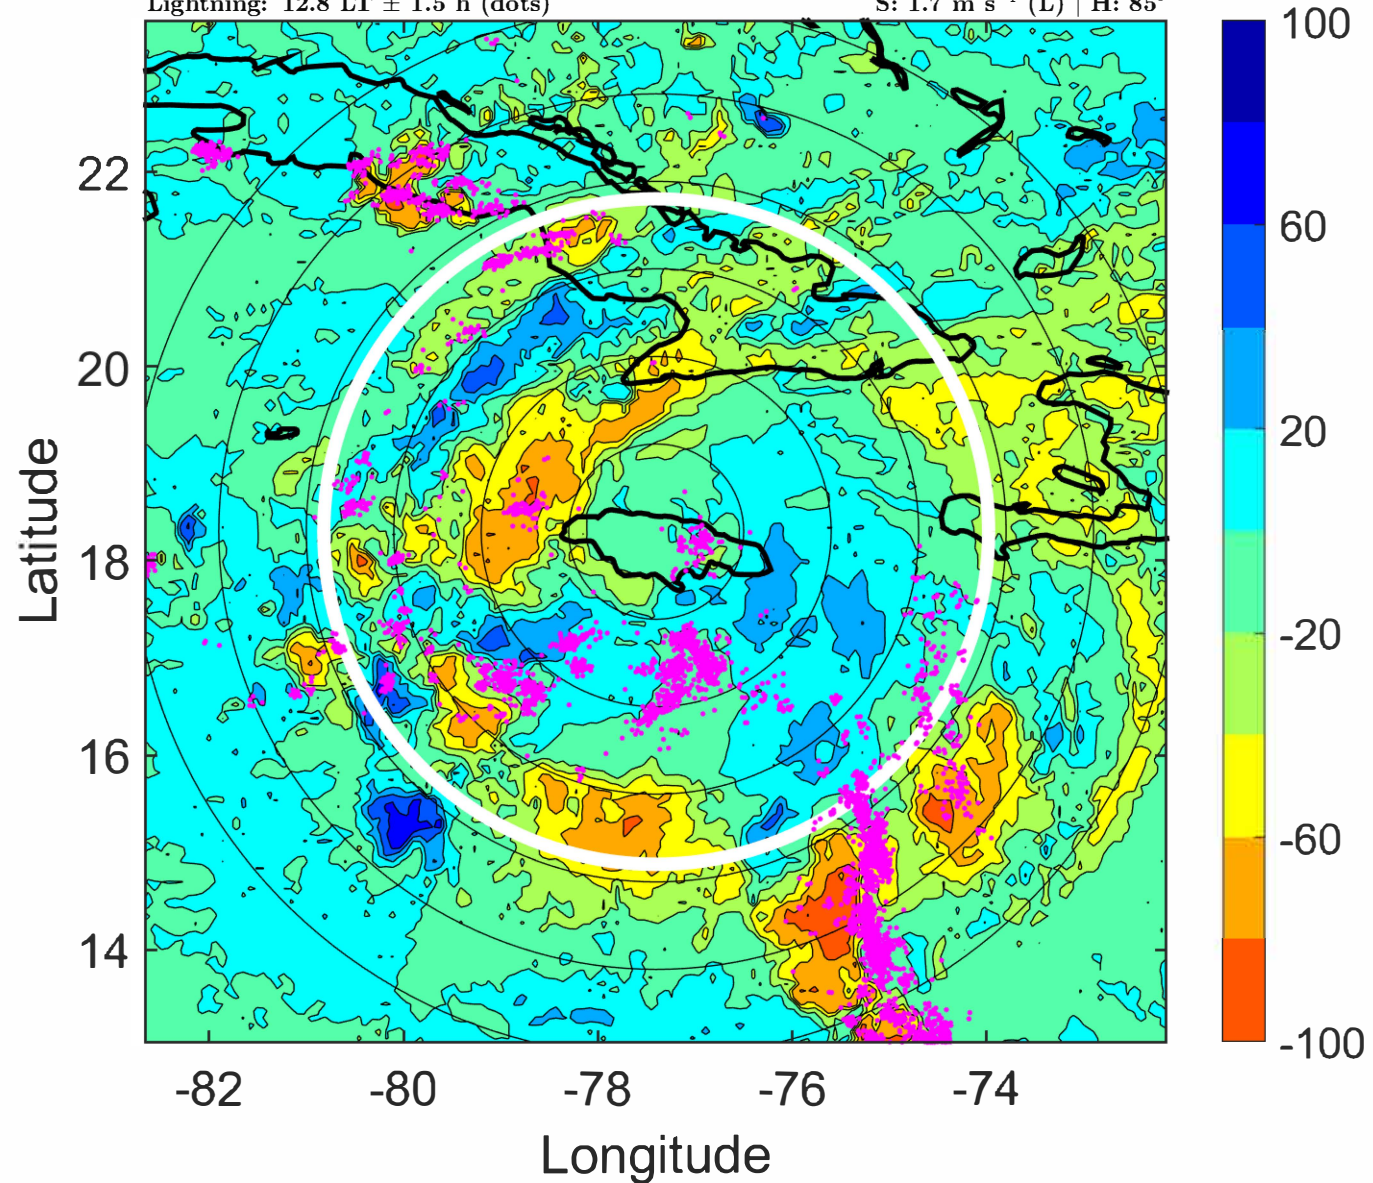

6-h IR BT Differences & Lightning

Δ t: 2021081718 (12.8 LT) - 2021081712 (6.9 LT)

Lightning: 12.8 LT $\pm$ 1.5 h (dots)

PT: LLCP | EA: ACT

07L (GRACE) | 50 kt TS

S: 1.7 m s⁻¹ (L) | H: 85°