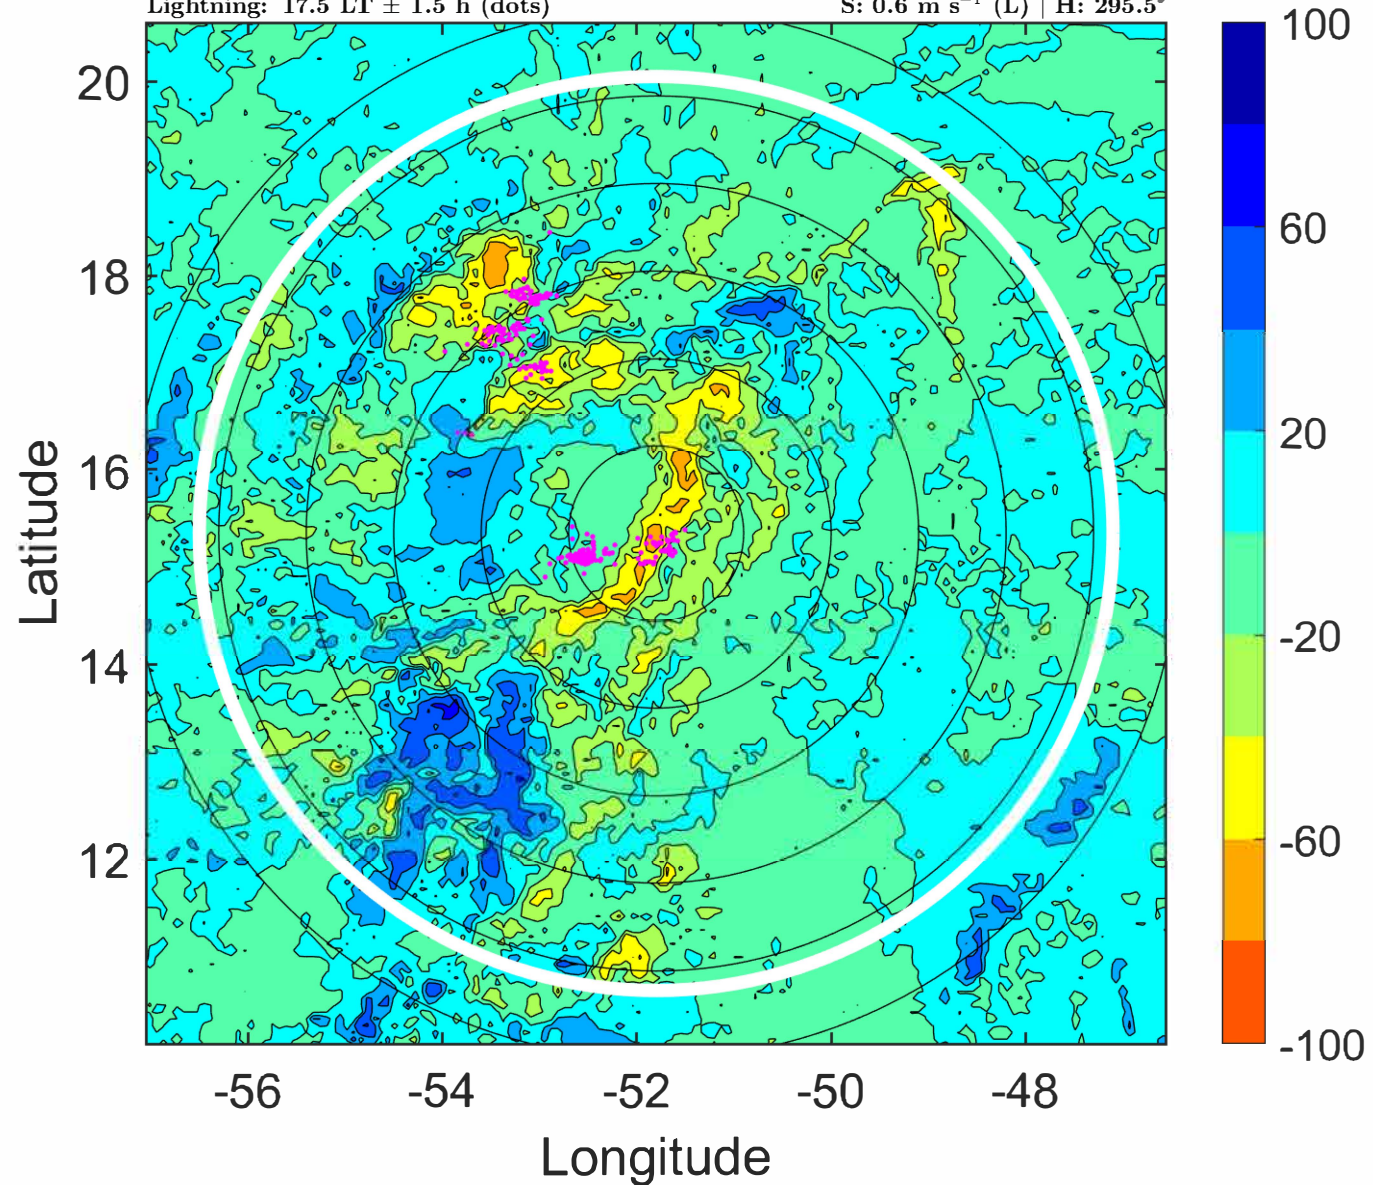

6-h IR BT Differences & Lightning

Δ t: 2021081321 (17.5 LT) - 2021081315 (11.7 LT)

Lightning: 17.5 LT $\pm$ 1.5 h (dots)

PT: SLWP | EA: INACT

07L (GRACE) | 30 kt TD

S: 0.6 m s⁻¹ (L) | H: 295.5°