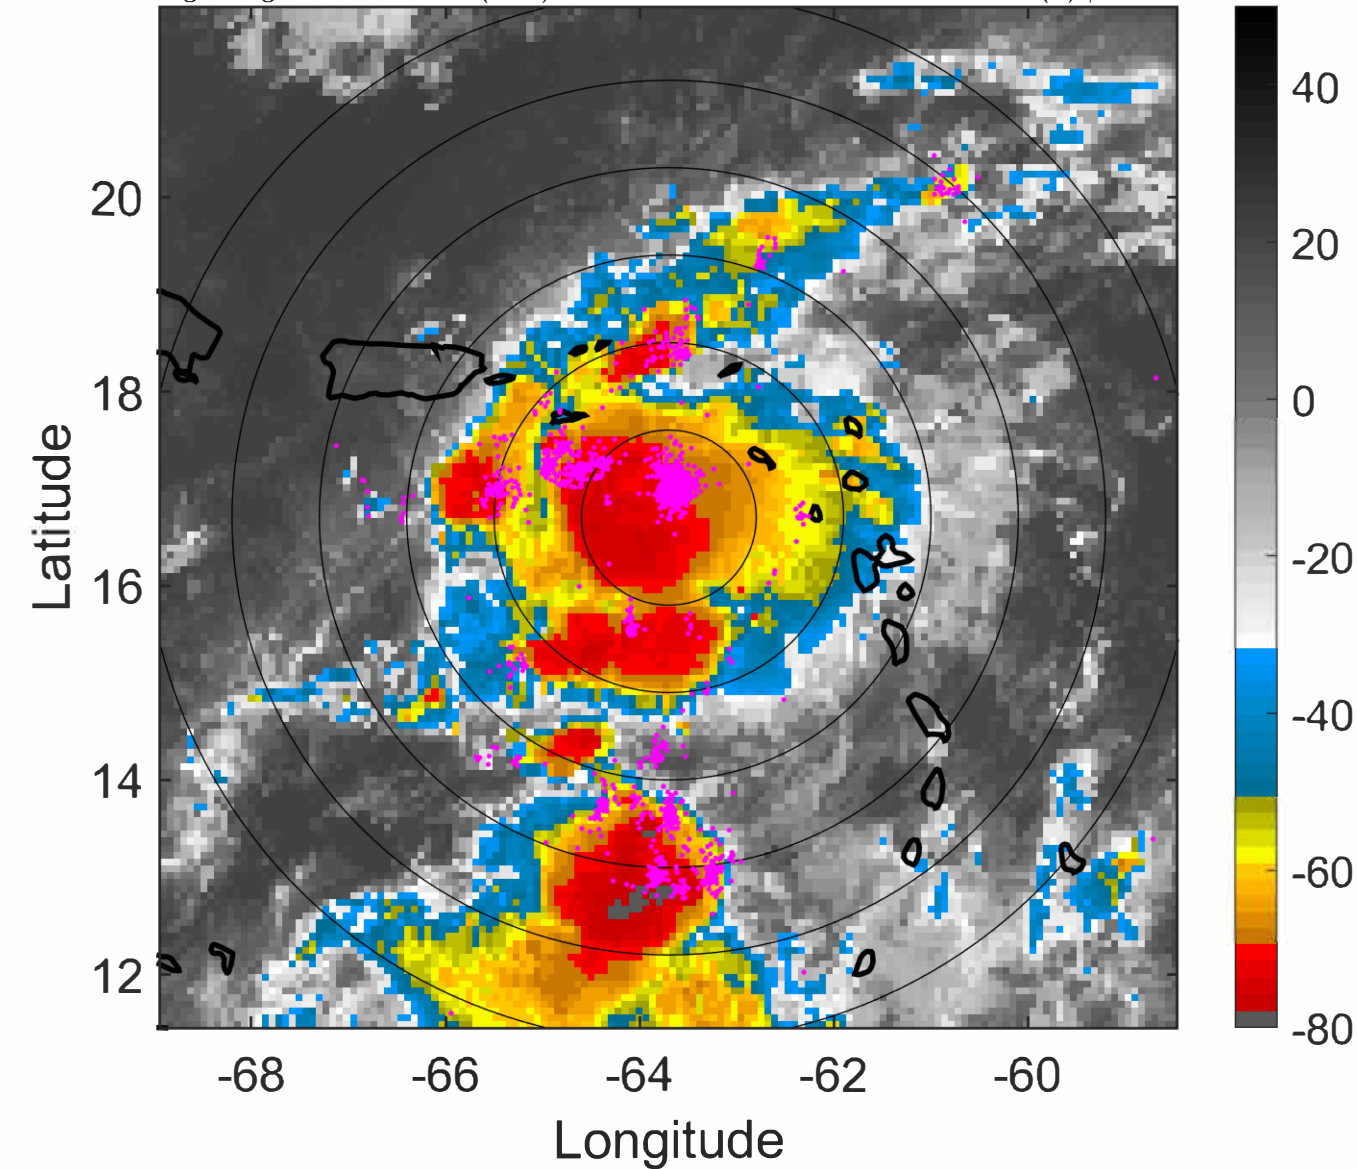

IR BT & Lightning

t: 2021081506 (1.8 LT)

Lightning: 1.8 LT $\pm$ 1.5 h (dots)

PT: LLCP | EA: ACT

07L (GRACE) | 30 kt TD

S: 2.6 m s⁻¹ (L) | H: 76°

6-h IR BT Differences & Lightning

Δ t: 2021081506 (1.8 LT) - 2021081500 (19.9 LT)

Lightning: 1.8 LT $\pm$ 1.5 h (dots)

PT: LLCP | EA: ACT

07L (GRACE) | 30 kt TD

S: 2.6 m s⁻¹ (L) | H: 76°