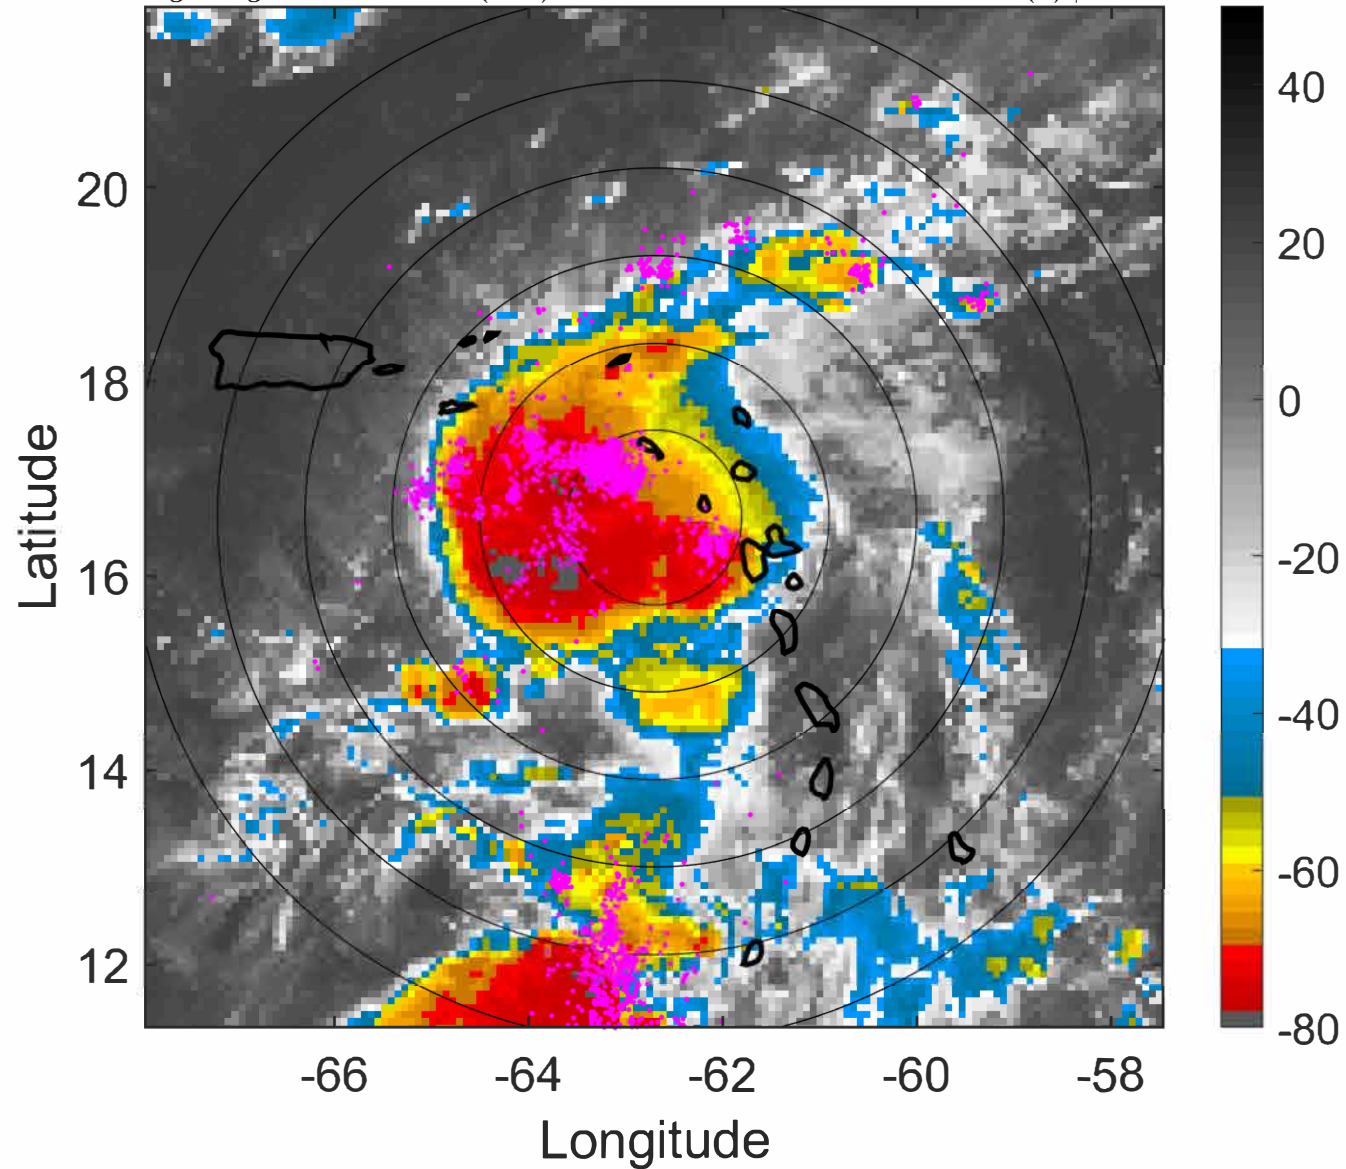

S: 1.5 m s⁻¹ (L) | H: 82°

IR BT & Lightning

t: 2021081503 (22.8 LT)

Lightning: 22.8 LT \pm 1.5 h (dots)

PT: LLCP | EA: ACT

07L (GRACE) | 30 kt TD

S: 2.1 m s⁻¹ (L) | H: 79°

6-h IR BT Differences & Lightning

Δ t: 2021081503 (22.8 LT) - 2021081421 (17 LT)

Lightning: 22.8 LT \pm 1.5 h (dots)

PT: LLCP | EA: ACT

07L (GRACE) | 30 kt TD

S: 2.1 m s⁻¹ (L) | H: 79°

IR BT & Lightning

t: 2021081506 (1.8 LT)

Lightning: 1.8 LT \pm 1.5 h (dots)