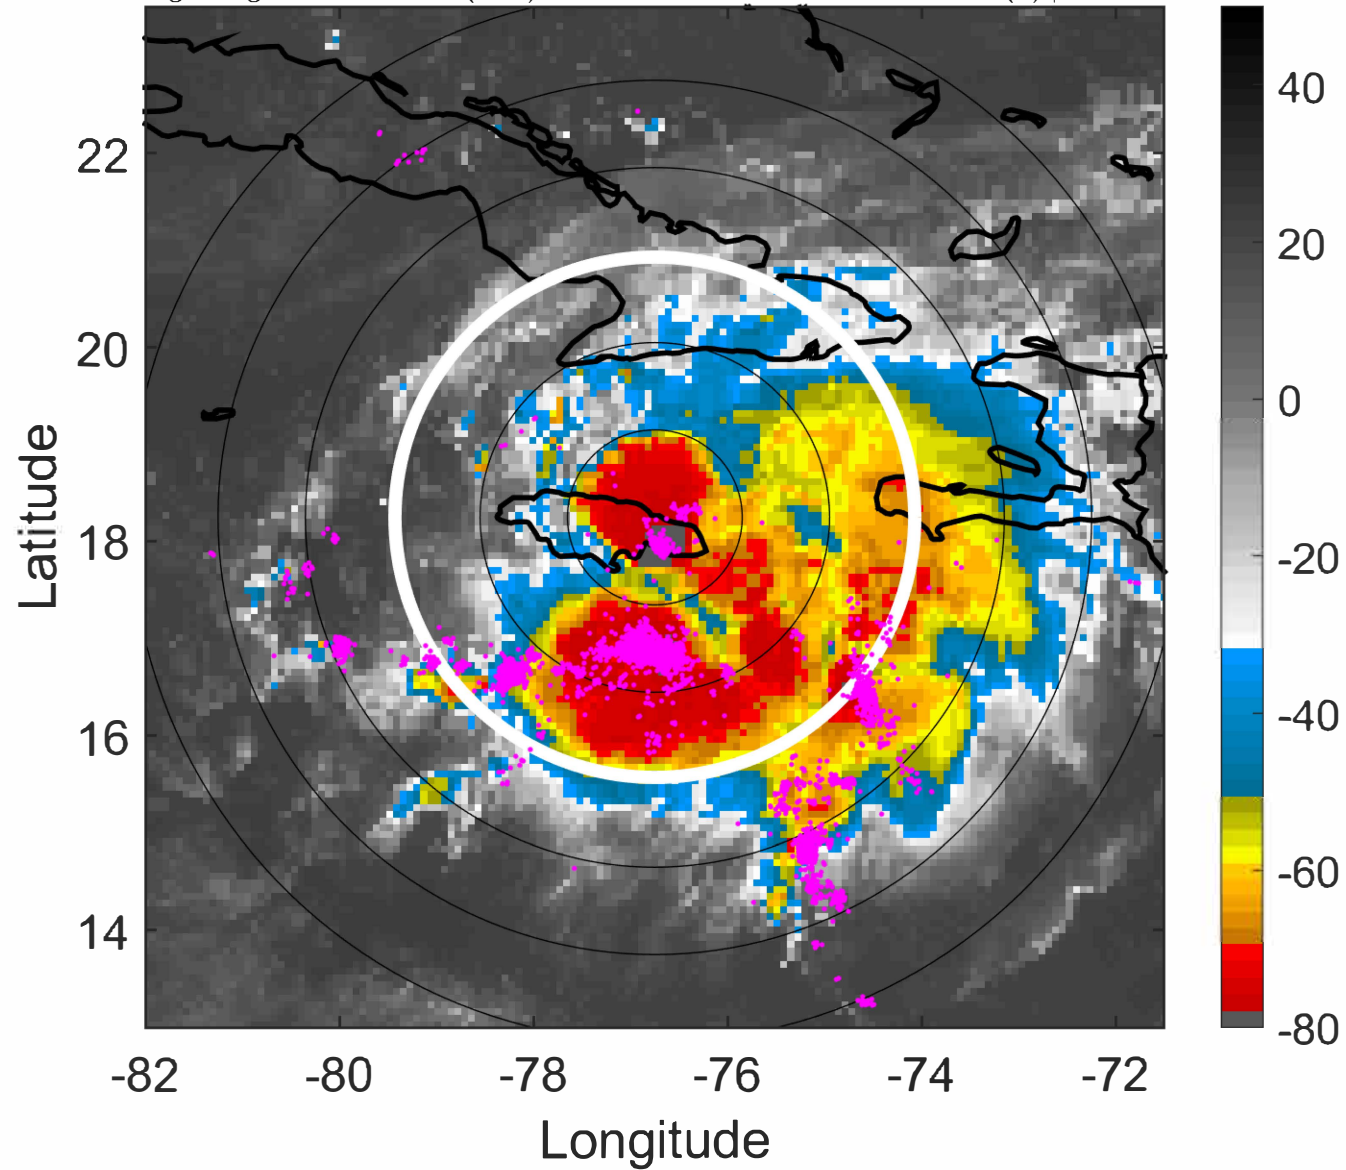

IR BT & Lightning

t: 2021081715 (9.9 LT)

Lightning: 9.9 LT \pm 1.5 h (dots)

PT: LLCP | EA: ACT

07L (GRACE) | 47.5 kt TS

S: 2.4 m s⁻¹ (L) | H: 99.5°

6-h IR BT Differences & Lightning

Δ t: 2021081715 (9.9 LT) - 2021081709 (4 LT)