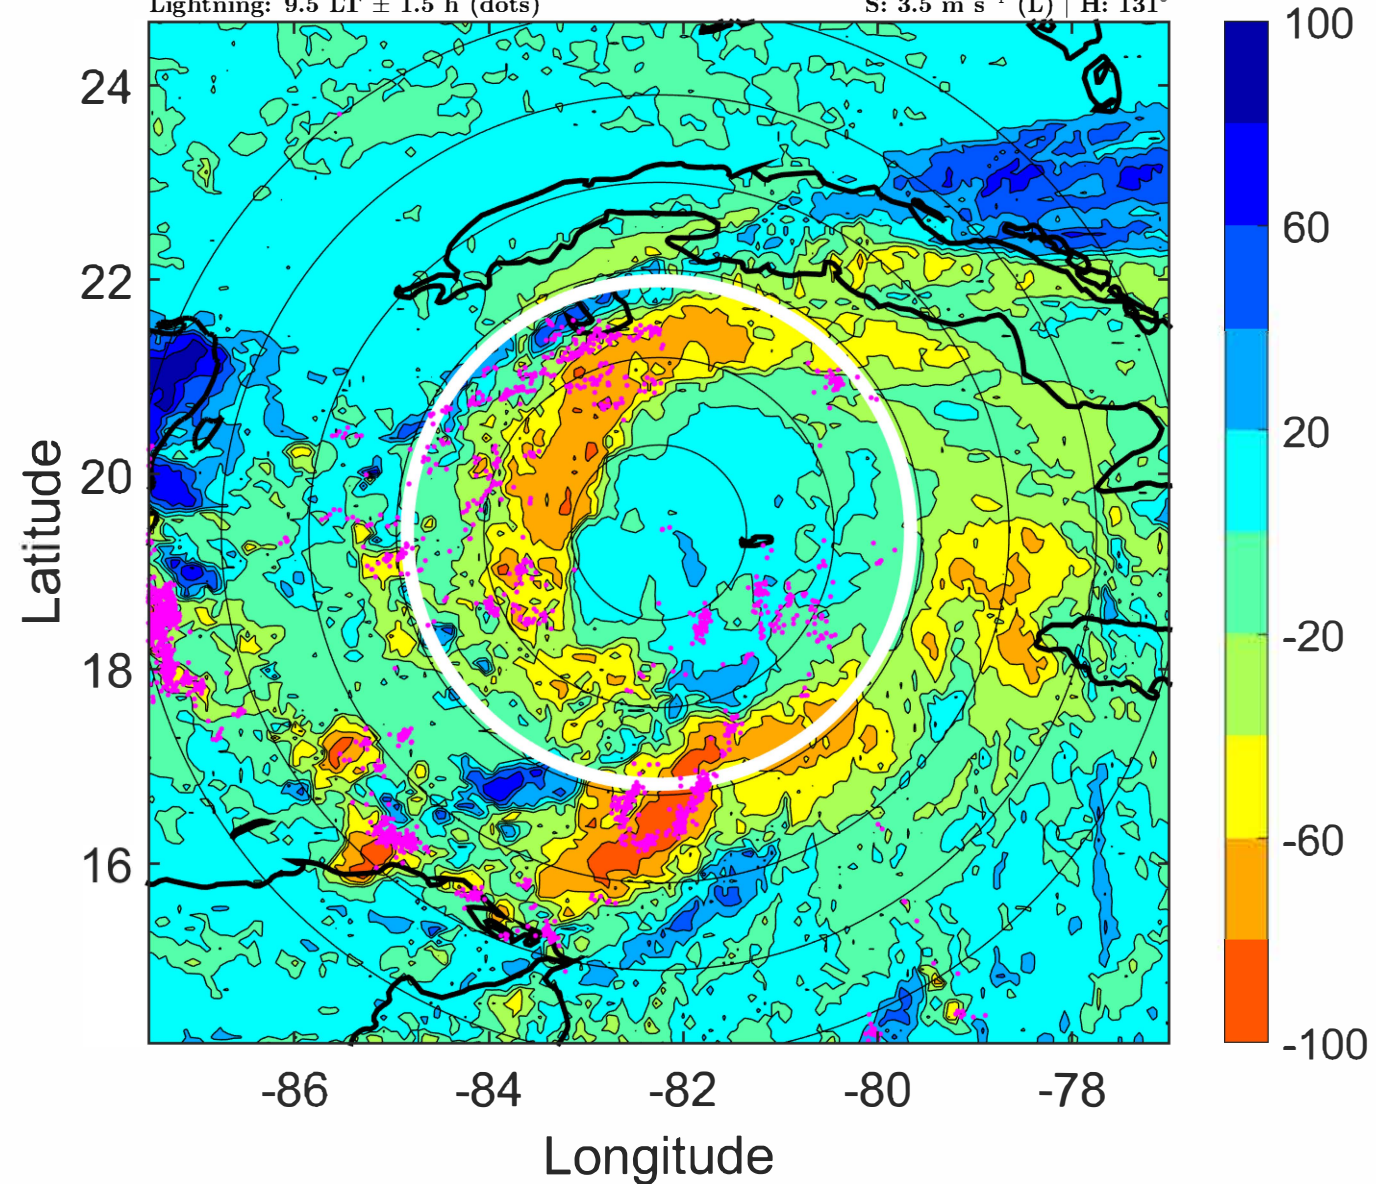

IR BT & Lightning

t: 2021081815 (9.5 LT)

Lightning: 9.5 LT $\pm$ 1.5 h (dots)

PT: LLCP | EA: ACT

07L (GRACE) | 67.5 kt C1

S: 3.5 m s⁻¹ (L) | H: 131°

6-h IR BT Differences & Lightning

Δ t: 2021081815 (9.5 LT) - 2021081809 (3.6 LT)

Lightning: 9.5 LT $\pm$ 1.5 h (dots)

PT: LLCP | EA: ACT

07L (GRACE) | 67.5 kt C1

S: 3.5 m s⁻¹ (L) | H: 131°