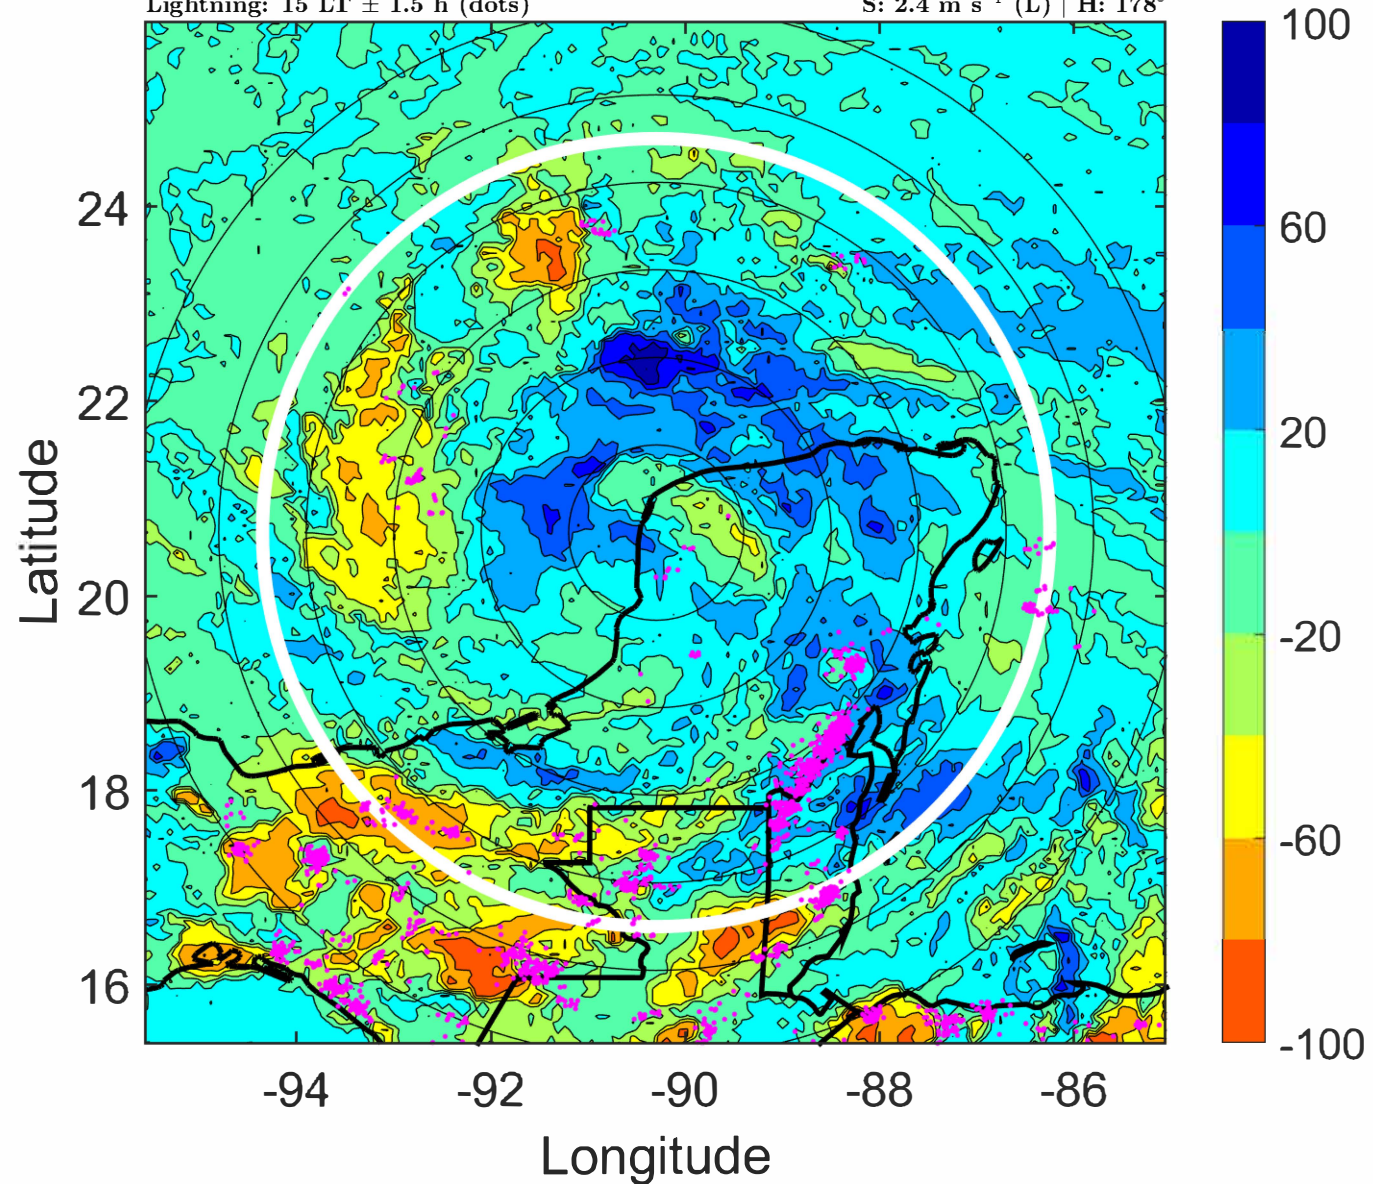

6-h IR BT Differences & Lightning

Δ t: 2021081921 (15 LT) - 2021081915 (9.1 LT)

Lightning: 15 LT $\pm$ 1.5 h (dots)

PT: LLCP | EA: ACT

07L (GRACE) | 50 kt TS

S: 2.4 m s⁻¹ (L) | H: 178°