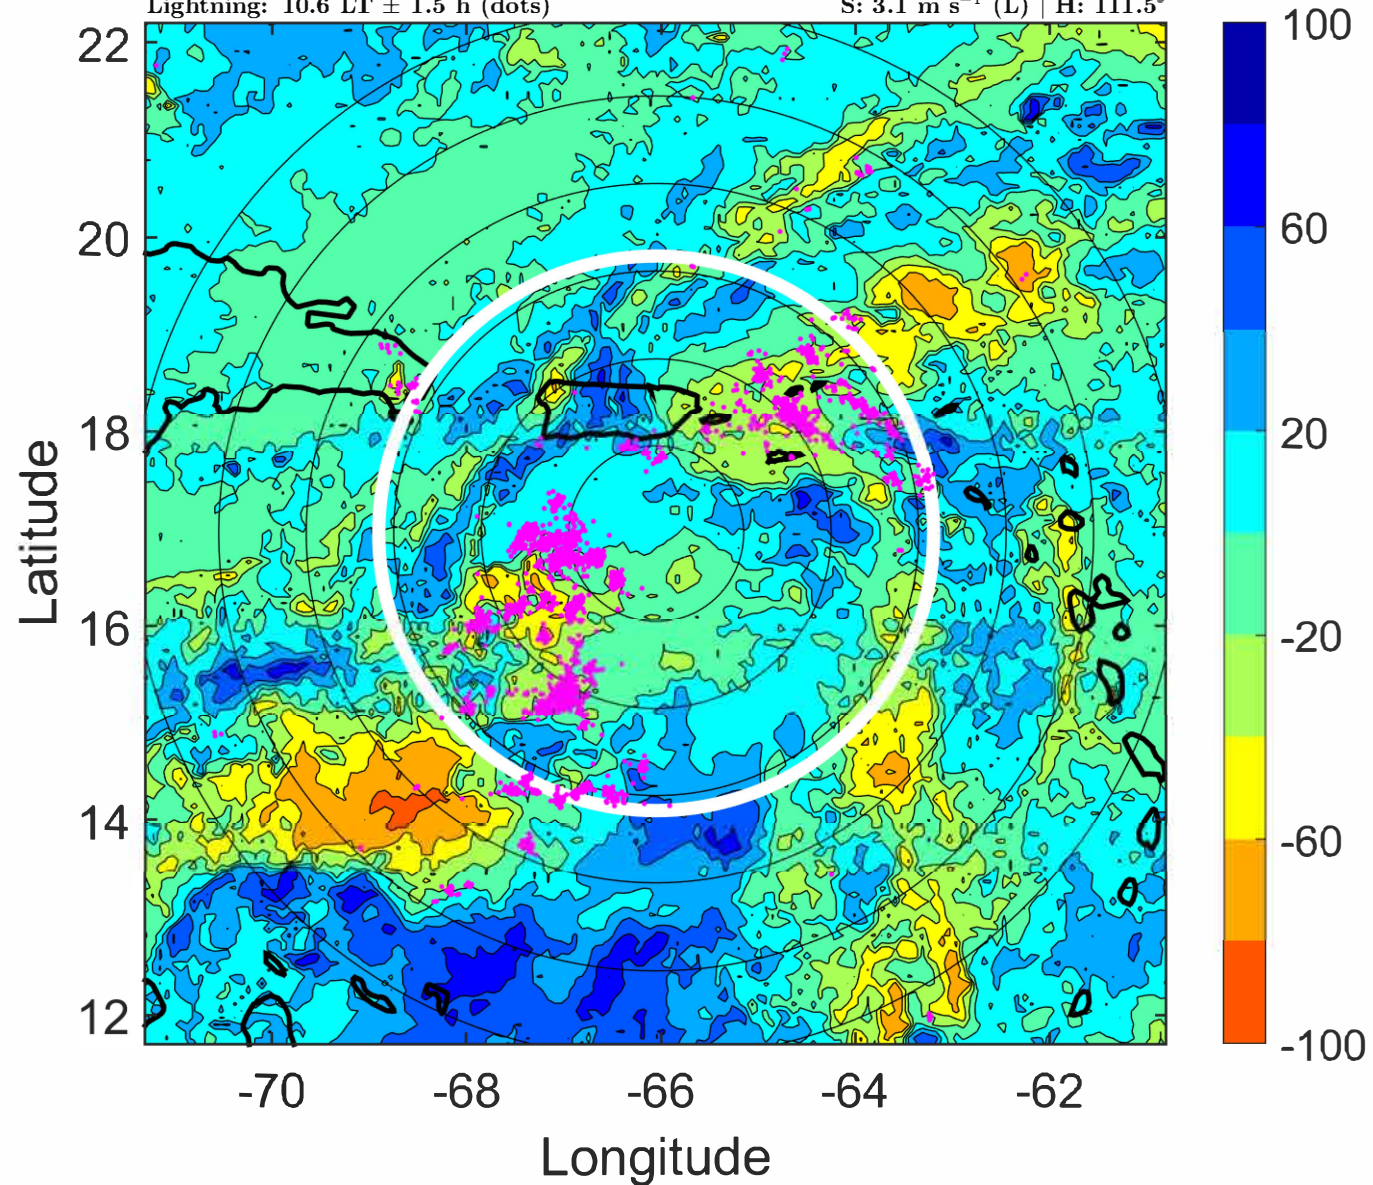

6-h IR BT Differences & Lightning

Δ t: 2021081515 (10.6 LT) - 2021081509 (4.7 LT)

Lightning: 10.6 LT $\pm$ 1.5 h (dots)

PT: LLCP | EA: ACT

07L (GRACE) | 30 kt TD

S: 3.1 m s⁻¹ (L) | H: 111.5°