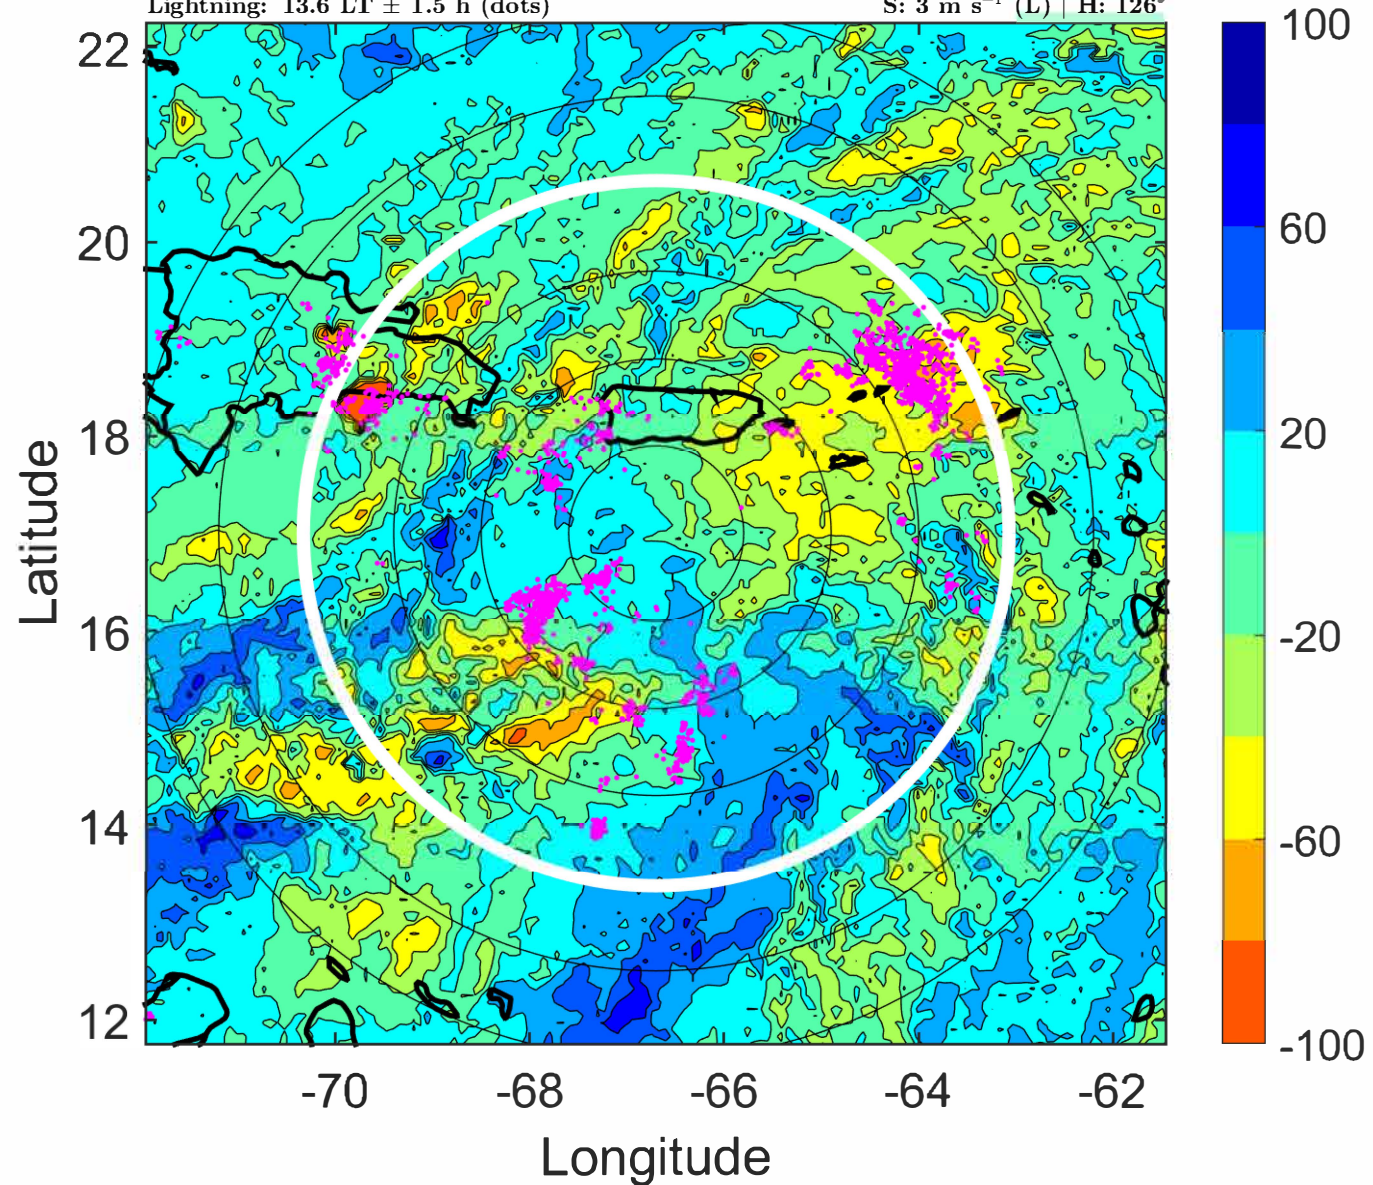

IR BT & Lightning

t: 2021081518 (13.6 LT)

Lightning: 13.6 LT $\pm$ 1.5 h (dots)

PT: LLCP | EA: ACT

07L (GRACE) | 30 kt TD

S: 3 m s⁻¹ (L) | H: 126°

6-h IR BT Differences & Lightning

Δ t: 2021081518 (13.6 LT) - 2021081512 (7.6 LT)

Lightning: 13.6 LT $\pm$ 1.5 h (dots)

PT: LLCP | EA: ACT

07L (GRACE) | 30 kt TD

S: 3 m s⁻¹ (L) | H: 126°