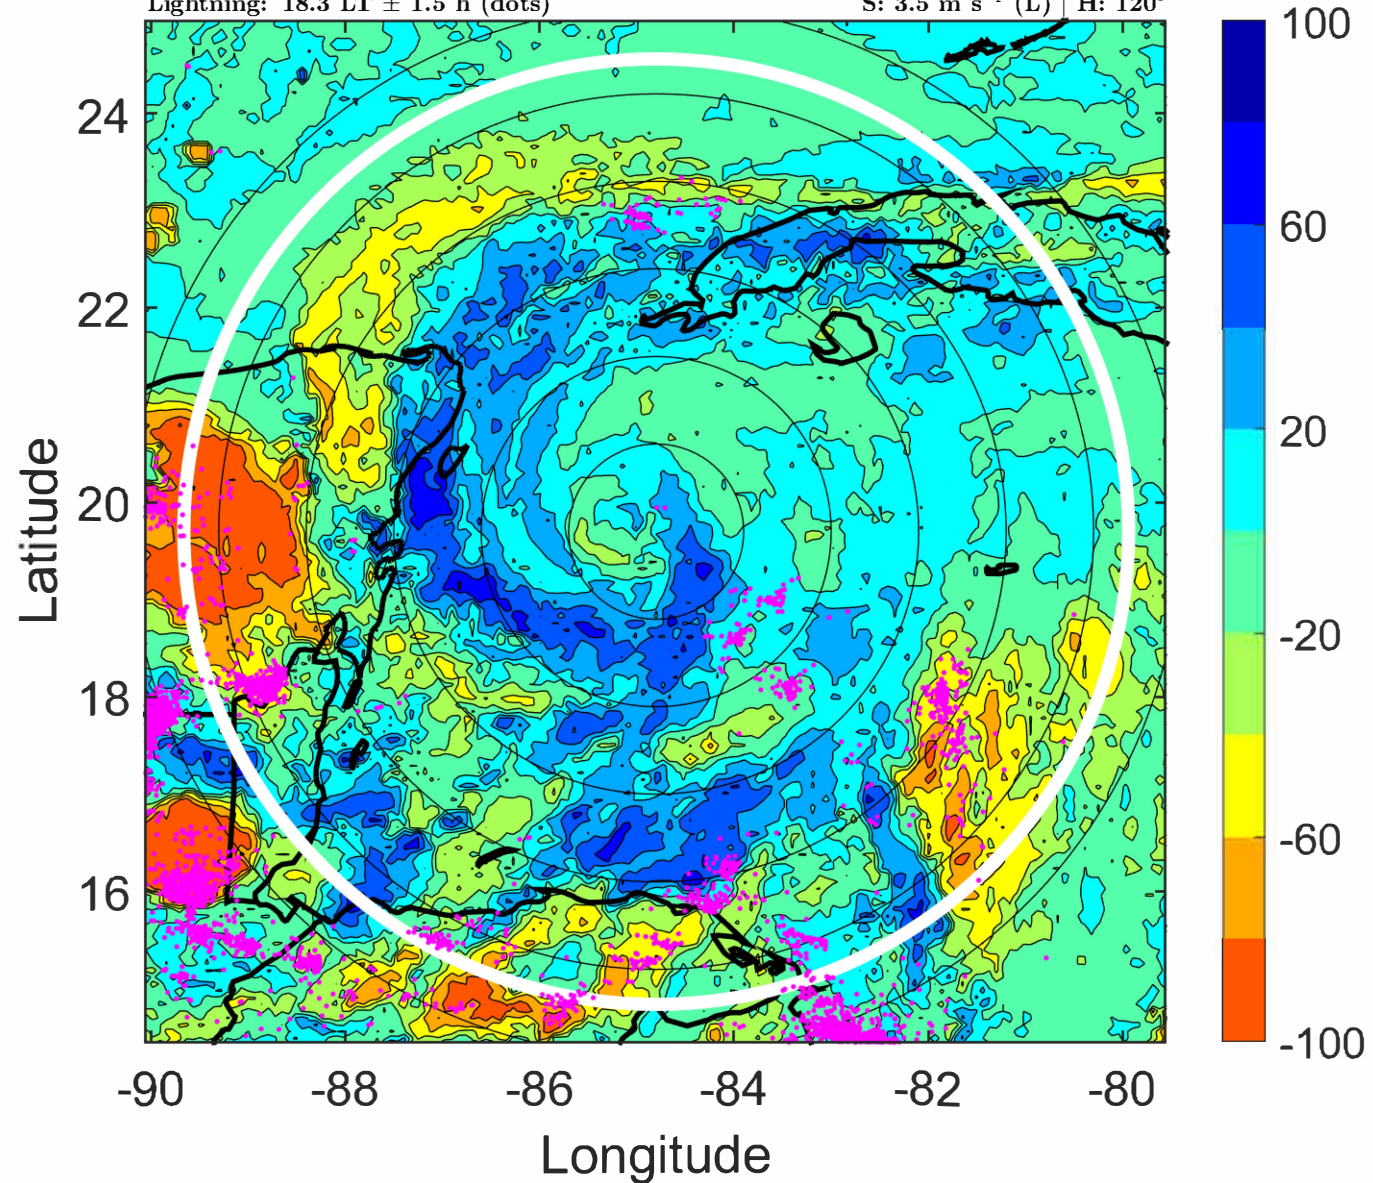

6-h IR BT Differences & Lightning

Δ t: 2021081900 (18.3 LT) - 2021081818 (12.5 LT)

Lightning: 18.3 LT $\pm$ 1.5 h (dots)

PT: LLCP | EA: ACT

07L (GRACE) | 70 kt C1

S: 3.5 m s⁻¹ (L) | H: 120°