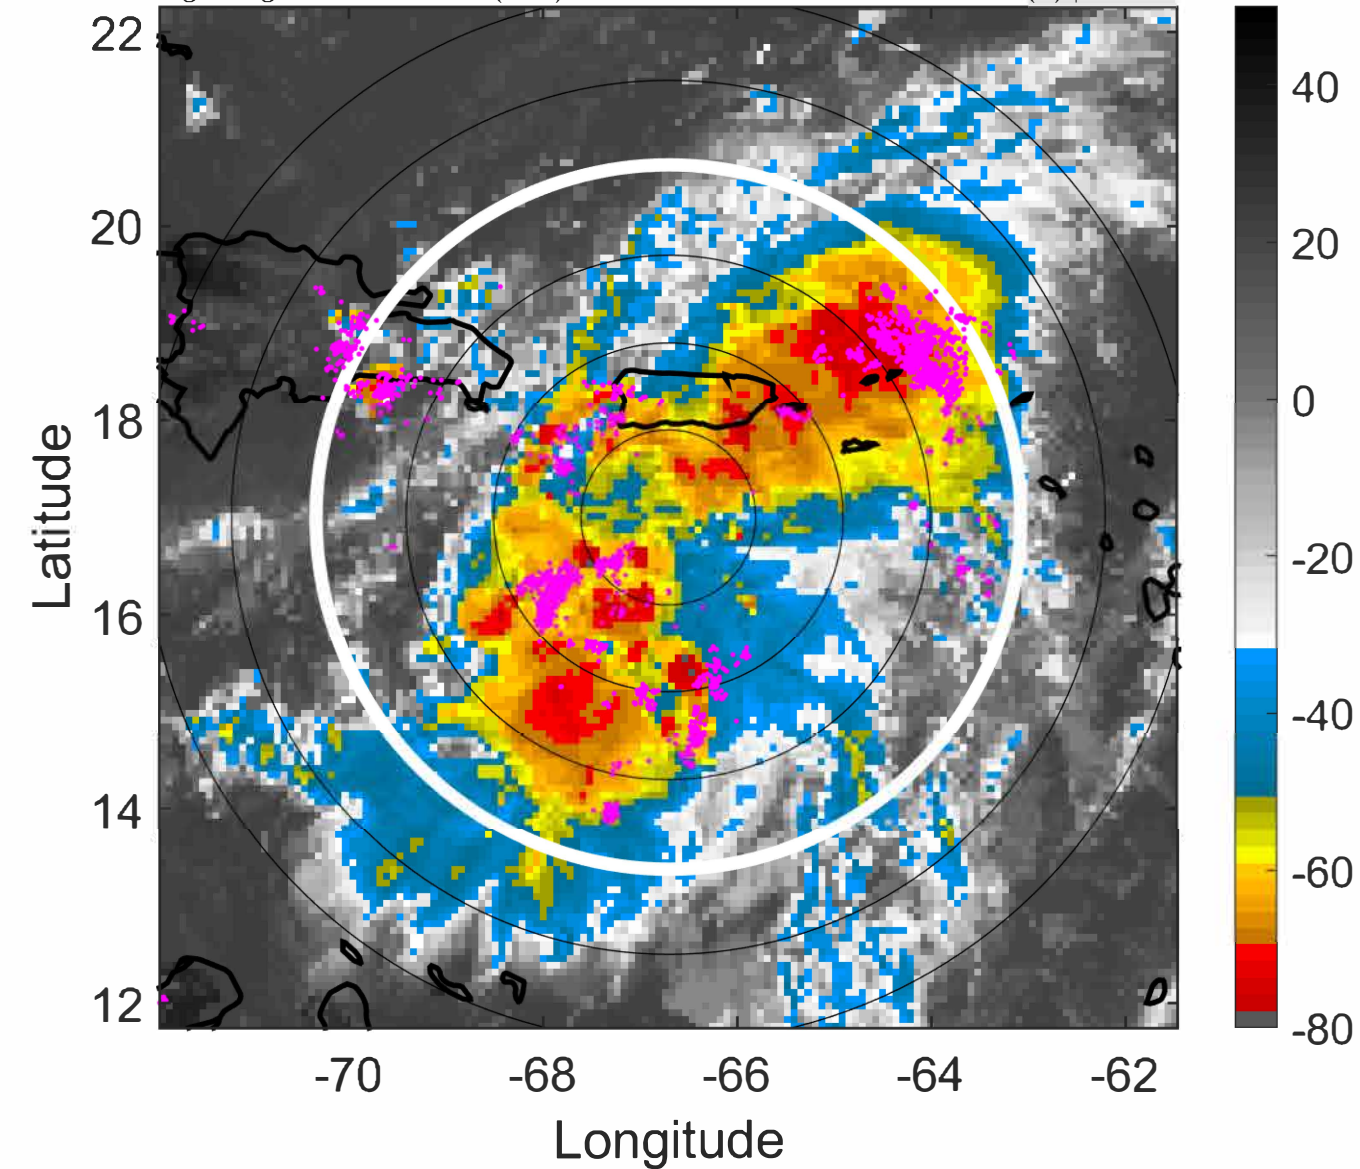

IR BT & Lightning

t: 2021081518 (13.6 LT)

Lightning: 13.6 LT $\pm$ 1.5 h (dots)

PT: LLCP | EA: ACT

07L (GRACE) | 30 kt TD

S: 3 m s⁻¹ (L) | H: 126°

6-h IR BT Differences & Lightning

Δ t: 2021081518 (13.6 LT) - 2021081512 (7.6 LT)

Lightning: 13.6 LT $\pm$ 1.5 h (dots)

PT: LLCP | EA: ACT

07L (GRACE) | 30 kt TD

S: 3 m s⁻¹ (L) | H: 126°