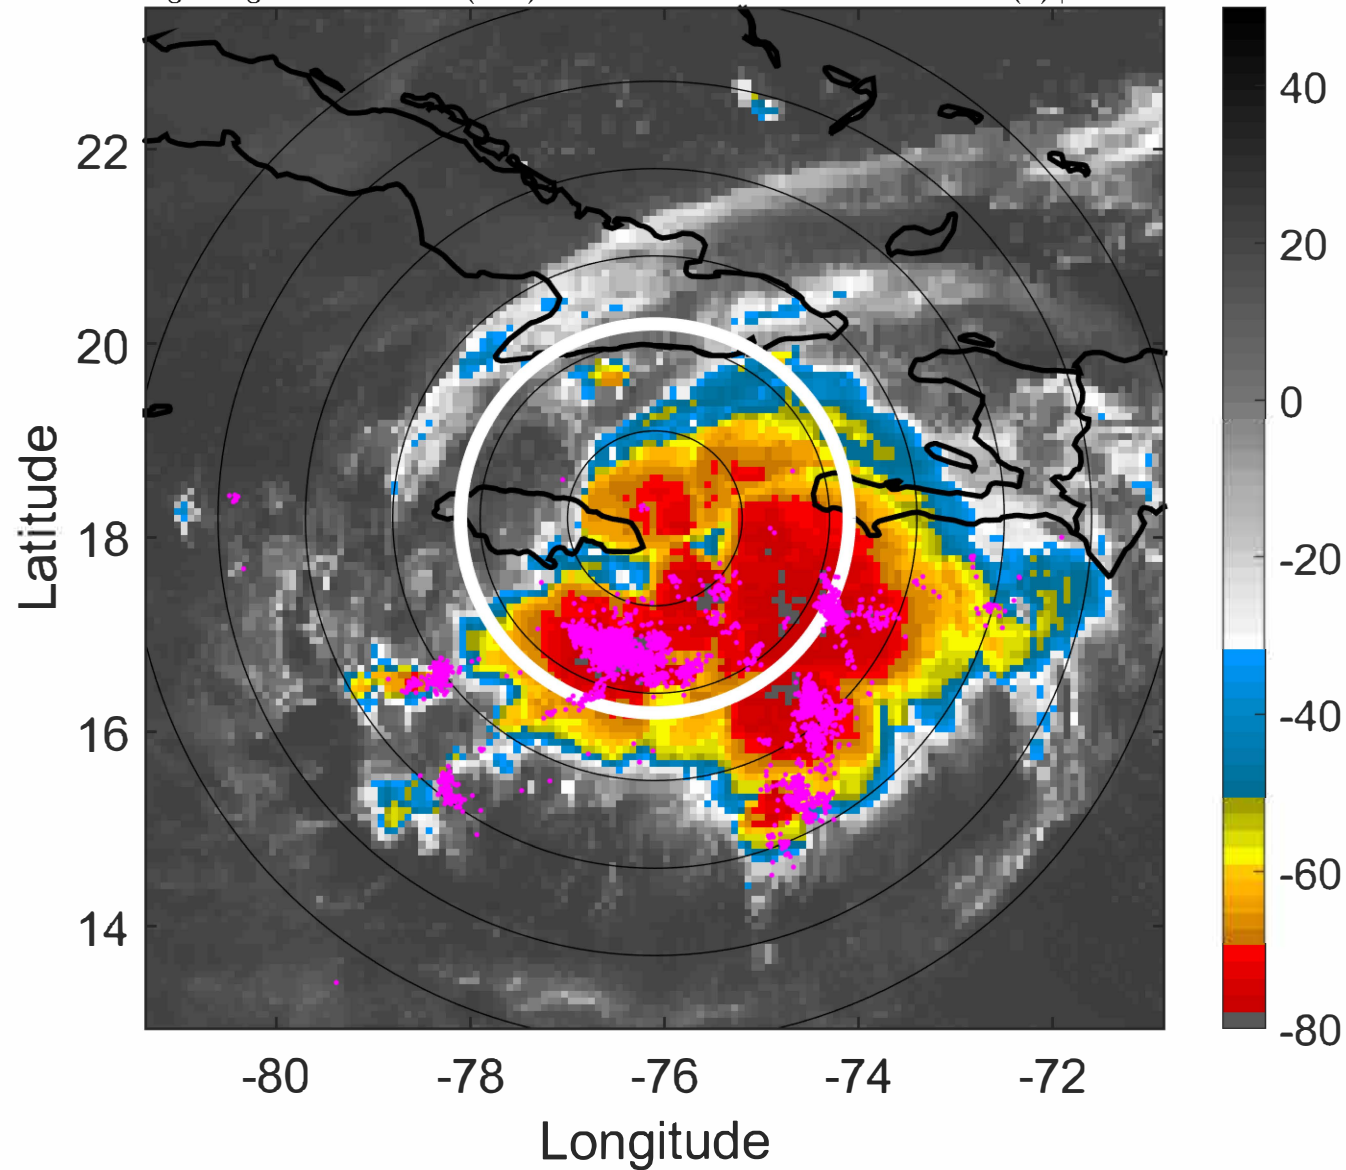

IR BT & Lightning

t: 2021081712 (6.9 LT)

Lightning: 6.9 LT $\pm$ 1.5 h (dots)

PT: LLCP | EA: ACT

07L (GRACE) | 45 kt TS

S: 3 m s⁻¹ (L) | H: 114°