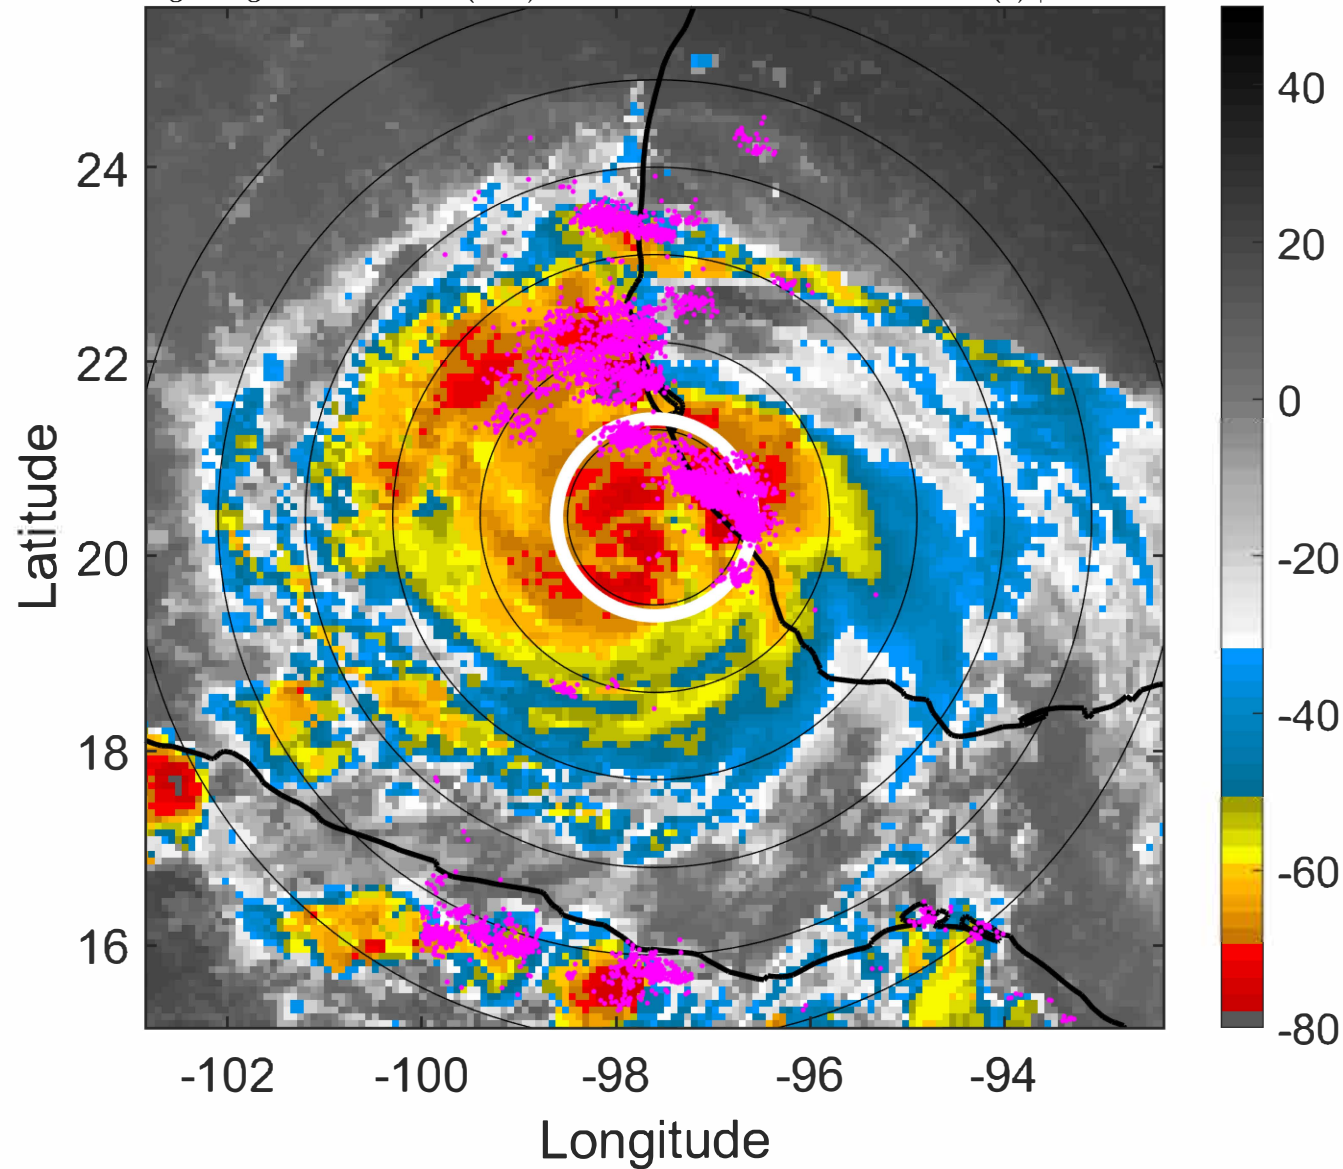

IR BT & Lightning

t: 2021082109 (2.5 LT)

Lightning: 2.5 LT $\pm$ 1.5 h (dots)

LAND EFFECTS

07L (GRACE) | 80 kt C1

S: 3.8 m s⁻¹ (L) | H: 177.5°