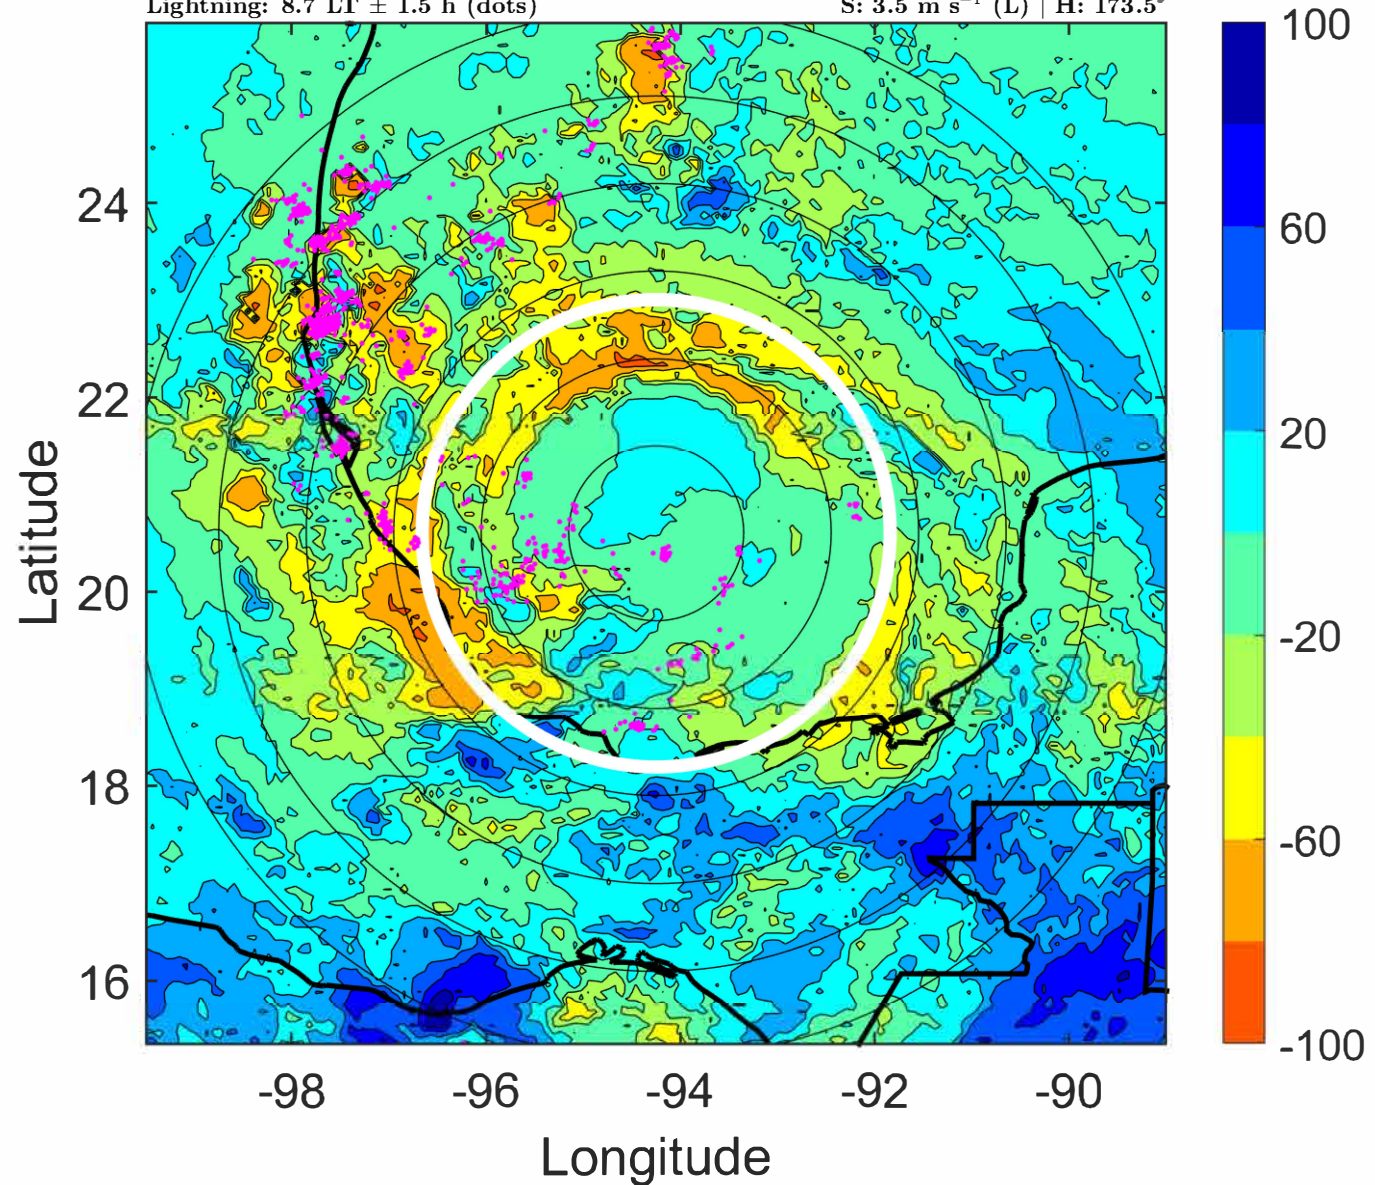

6-h IR BT Differences & Lightning

Δ t: 2021082015 (8.7 LT) - 2021082009 (2.8 LT)

Lightning: 8.7 LT $\pm$ 1.5 h (dots)

PT: LLCP | EA: ACT

07L (GRACE) | 80 kt C1

S: 3.5 m s⁻¹ (L) | H: 173.5°