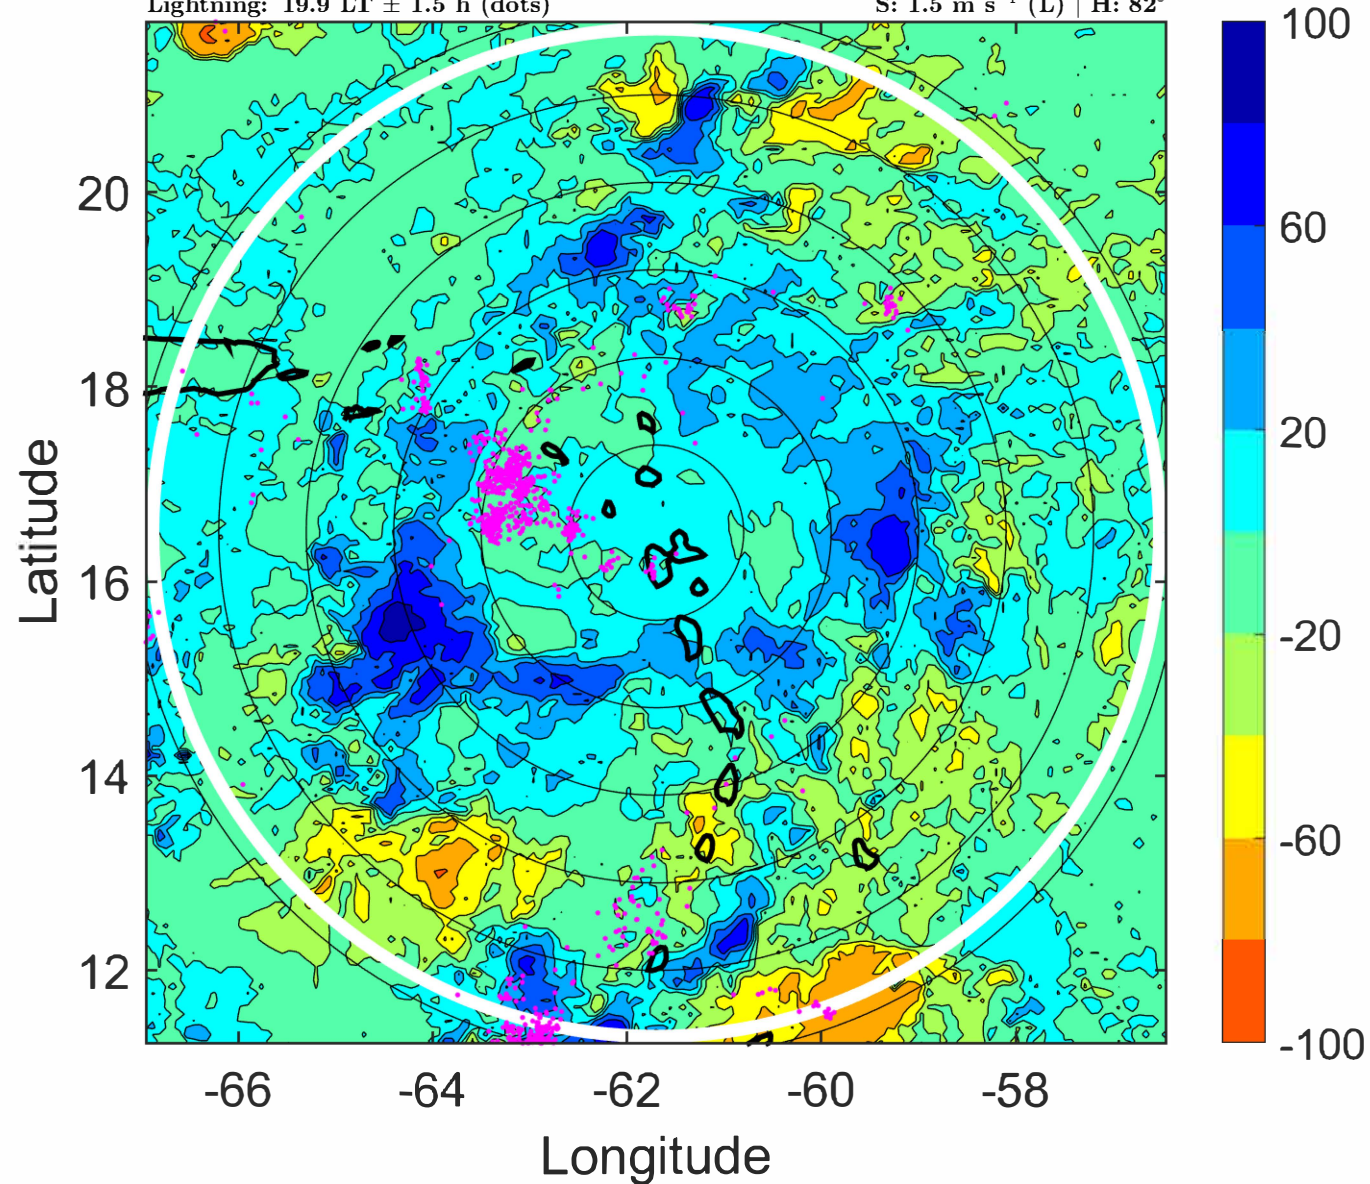

6-h IR BT Differences & Lightning

Δ t: 2021081500 (19.9 LT) - 2021081418 (14 LT)

Lightning: 19.9 LT $\pm$ 1.5 h (dots)

PT: LLCP | EA: ACT

07L (GRACE) | 30 kt TD

S: 1.5 m s⁻¹ (L) | H: 82°