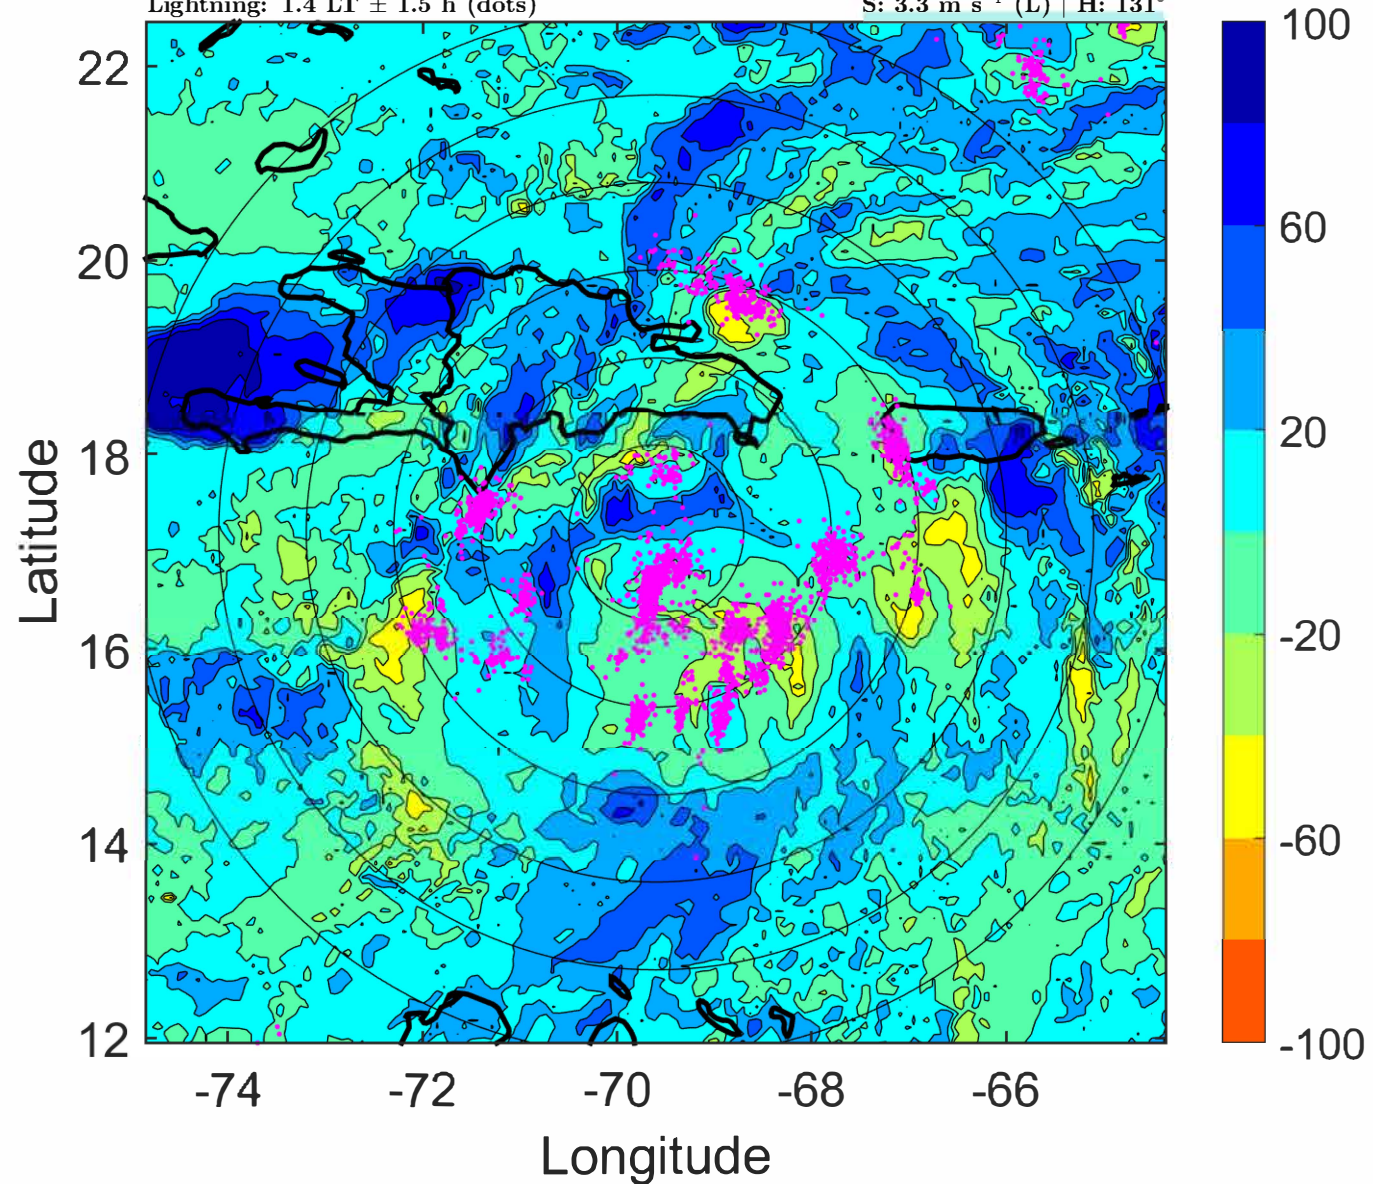

IR BT & Lightning

t: 2021081606 (1.4 LT)

Lightning: 1.4 LT $\pm$ 1.5 h (dots)

PT: LLCP | EA: ACT

07L (GRACE) | 30 kt TD

S: 3.3 m s⁻¹ (L) | H: 131°

6-h IR BT Differences & Lightning

Δ t: 2021081606 (1.4 LT) - 2021081600 (19.5 LT)

Lightning: 1.4 LT $\pm$ 1.5 h (dots)

PT: LLCP | EA: ACT

07L (GRACE) | 30 kt TD

S: 3.3 m s⁻¹ (L) | H: 131°