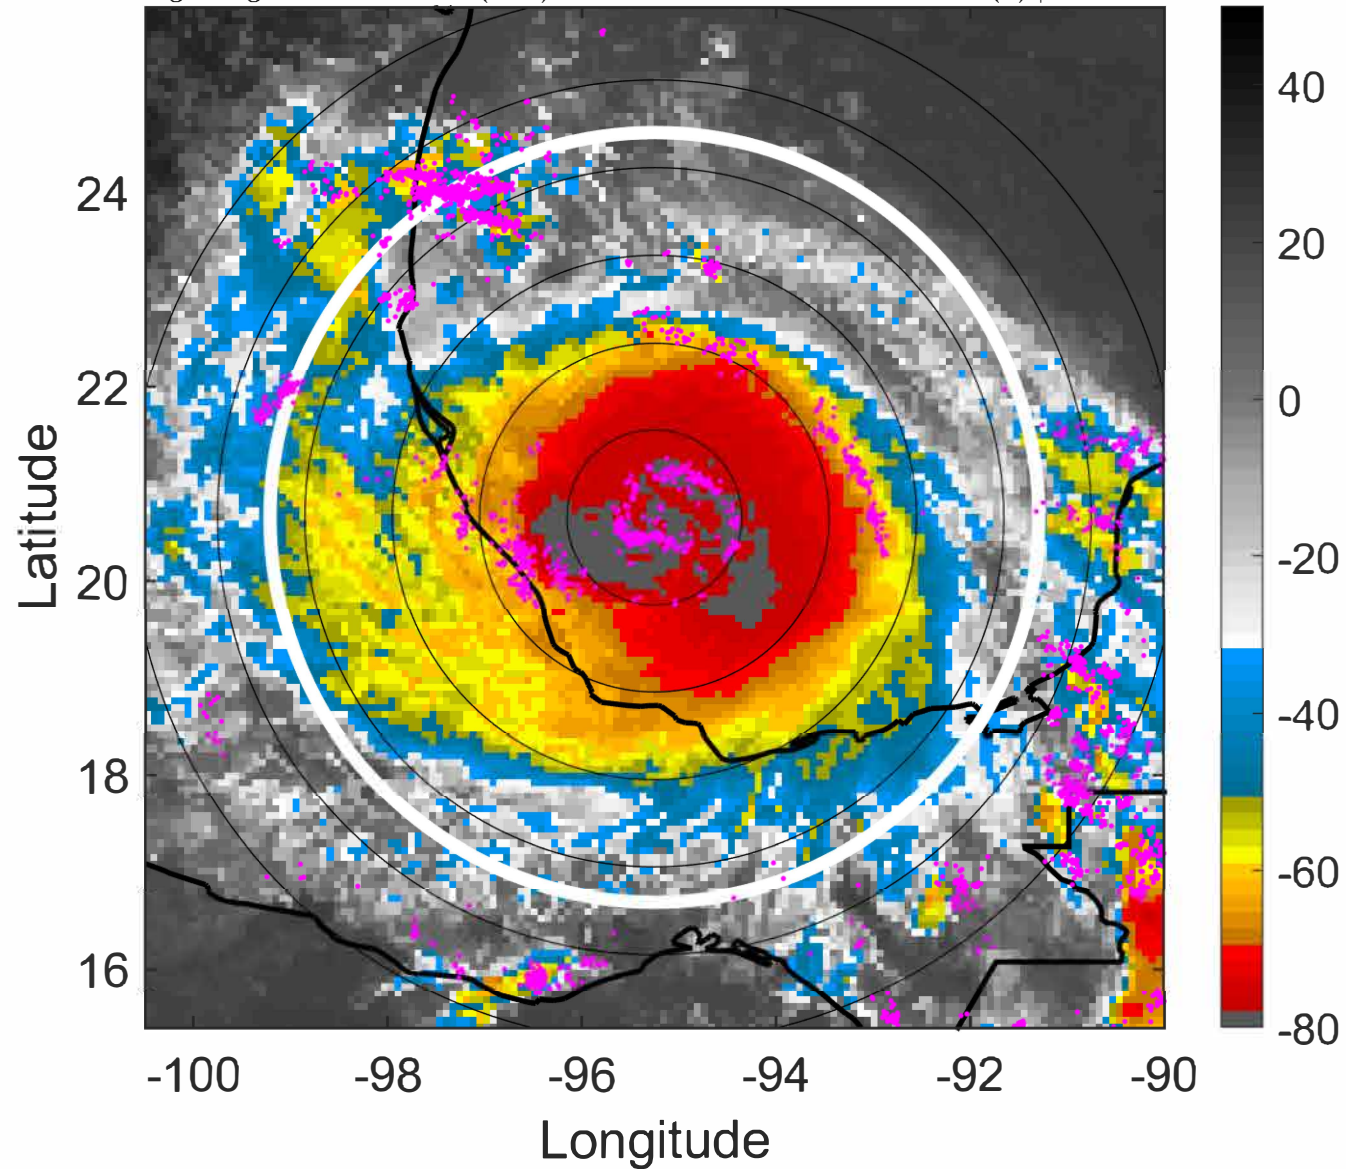

S: 3.3 m s⁻¹ (L) | H: 168°

IR BT & Lightning

t: 2021082021 (14.7 LT)

Lightning: 14.7 LT \pm 1.5 h (dots)

PT: LLCP | EA: ACT

07L (GRACE) | 95 kt C2

S: 3.8 m s⁻¹ (L) | H: 161.5°

6-h IR BT Differences & Lightning