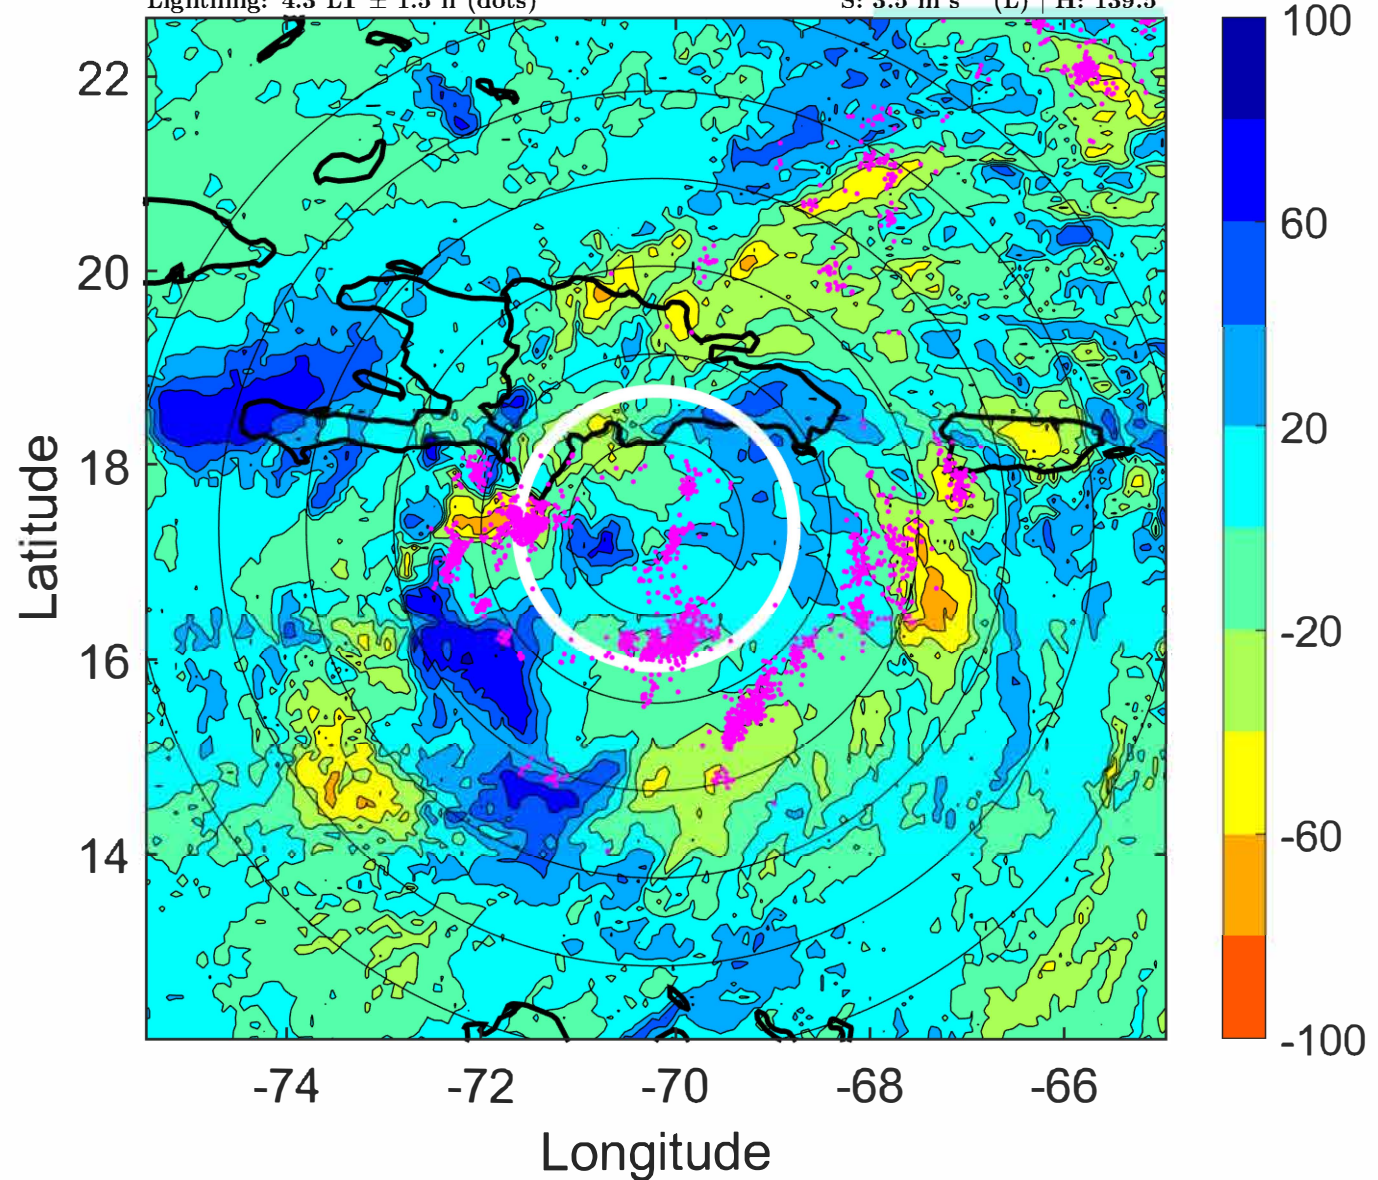

S: 3.5 m s⁻¹ (L) | H: 139.5°

6-h IR BT Differences & Lightning

Δ t: 2021081609 (4.3 LT) - 2021081603 (22.4 LT)

Lightning: 4.3 LT \pm 1.5 h (dots)

PT: LLCP | EA: ACT

07L (GRACE) | 32.5 kt TD

S: 3.5 m s⁻¹ (L) | H: 139.5°