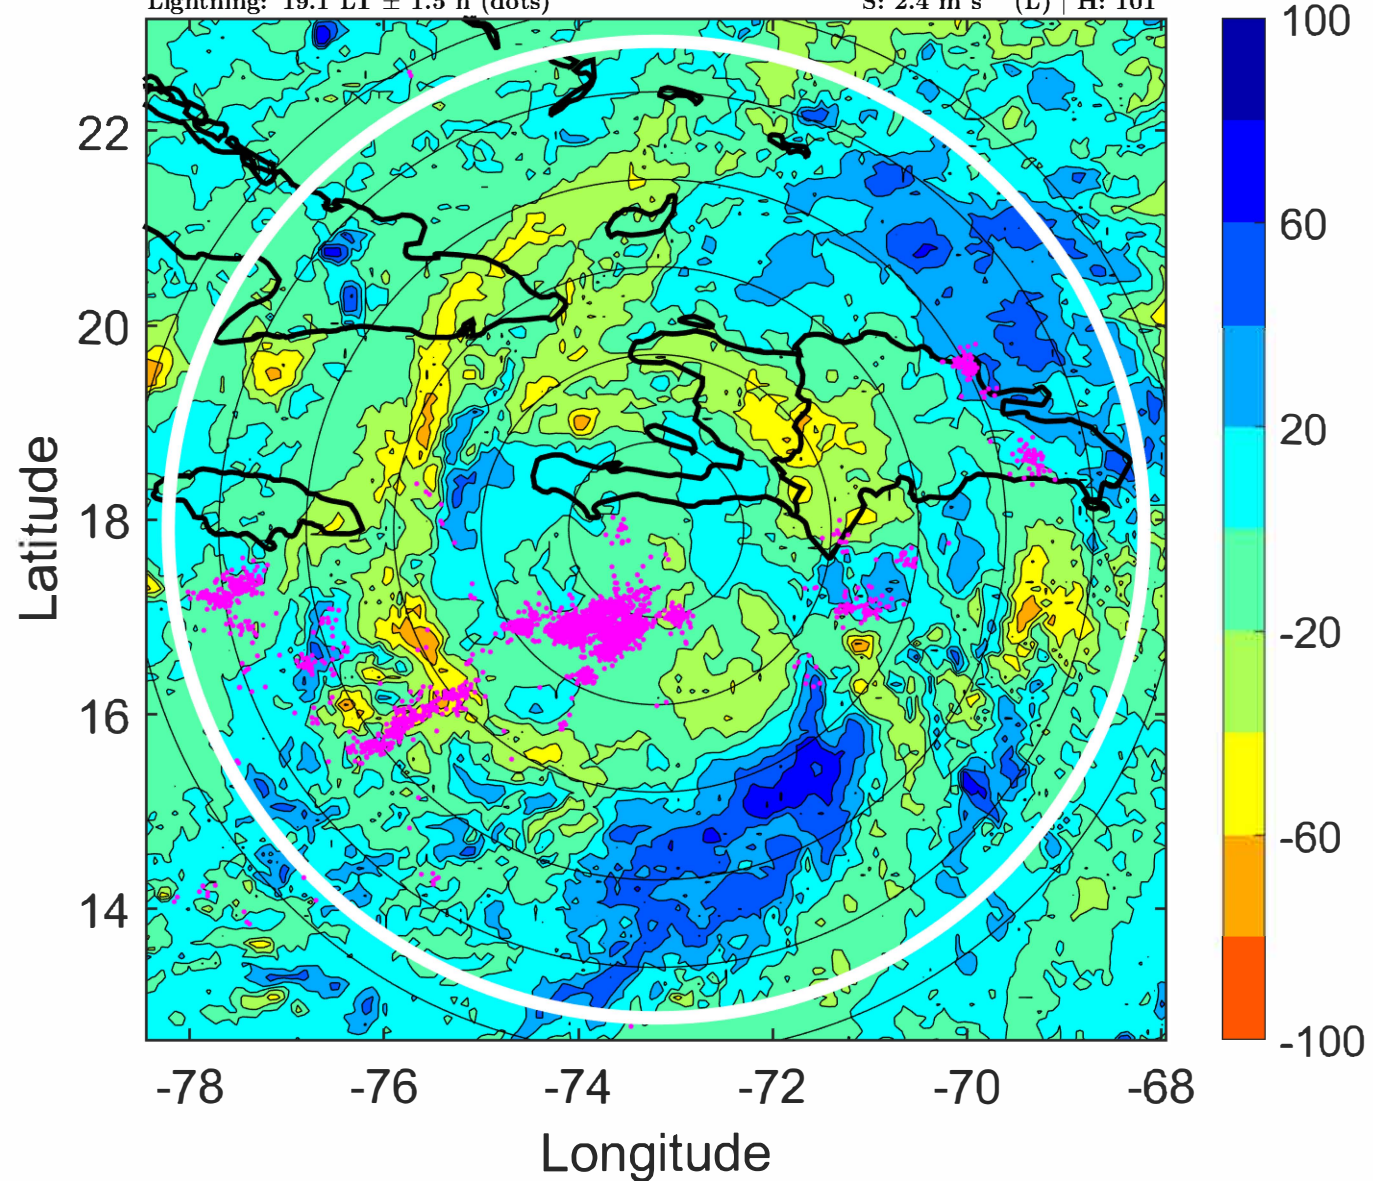

6-h IR BT Differences & Lightning

Δ t: 2021081700 (19.1 LT) - 2021081618 (13.2 LT)

Lightning: 19.1 LT \pm 1.5 h (dots)

PT: LLCP | EA: ACT

07L (GRACE) | 35 kt TS

S: 2.4 m s⁻¹ (L) | H: 101°

IR BT & Lightning

t: 2021081703 (22.1 LT)