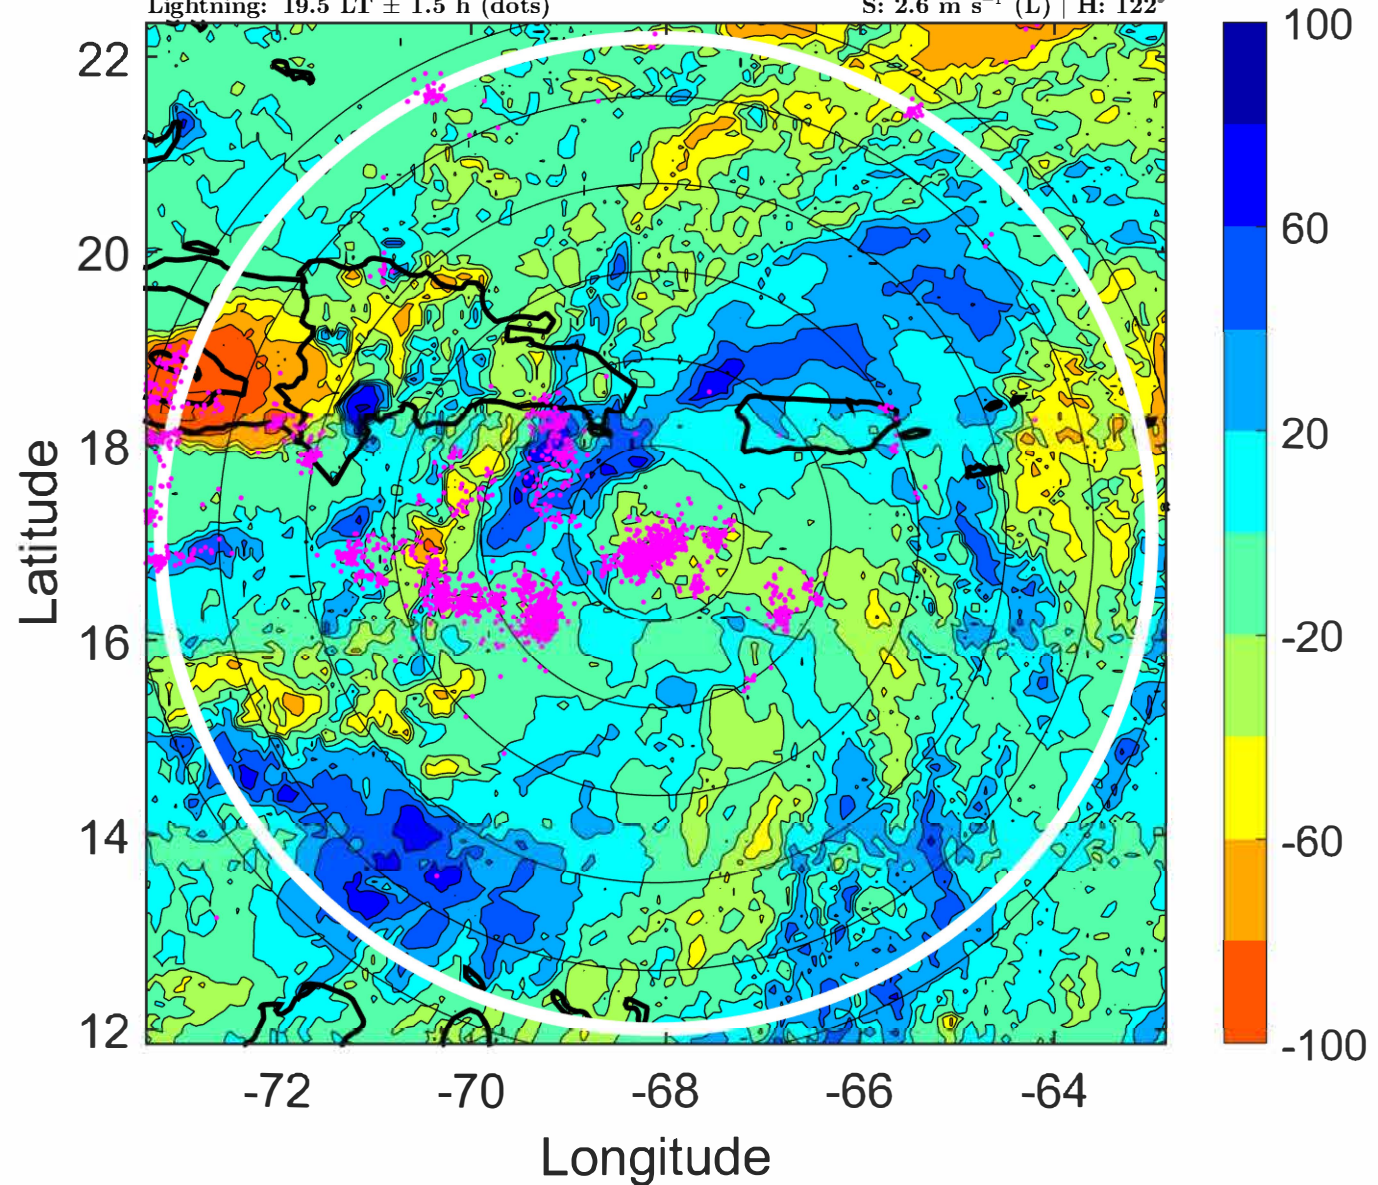

6-h IR BT Differences & Lightning

Δ t: 2021081600 (19.5 LT) - 2021081518 (13.6 LT)

Lightning: 19.5 LT $\pm$ 1.5 h (dots)

PT: LLCP | EA: ACT

07L (GRACE) | 30 kt TD

S: 2.6 m s⁻¹ (L) | H: 122°