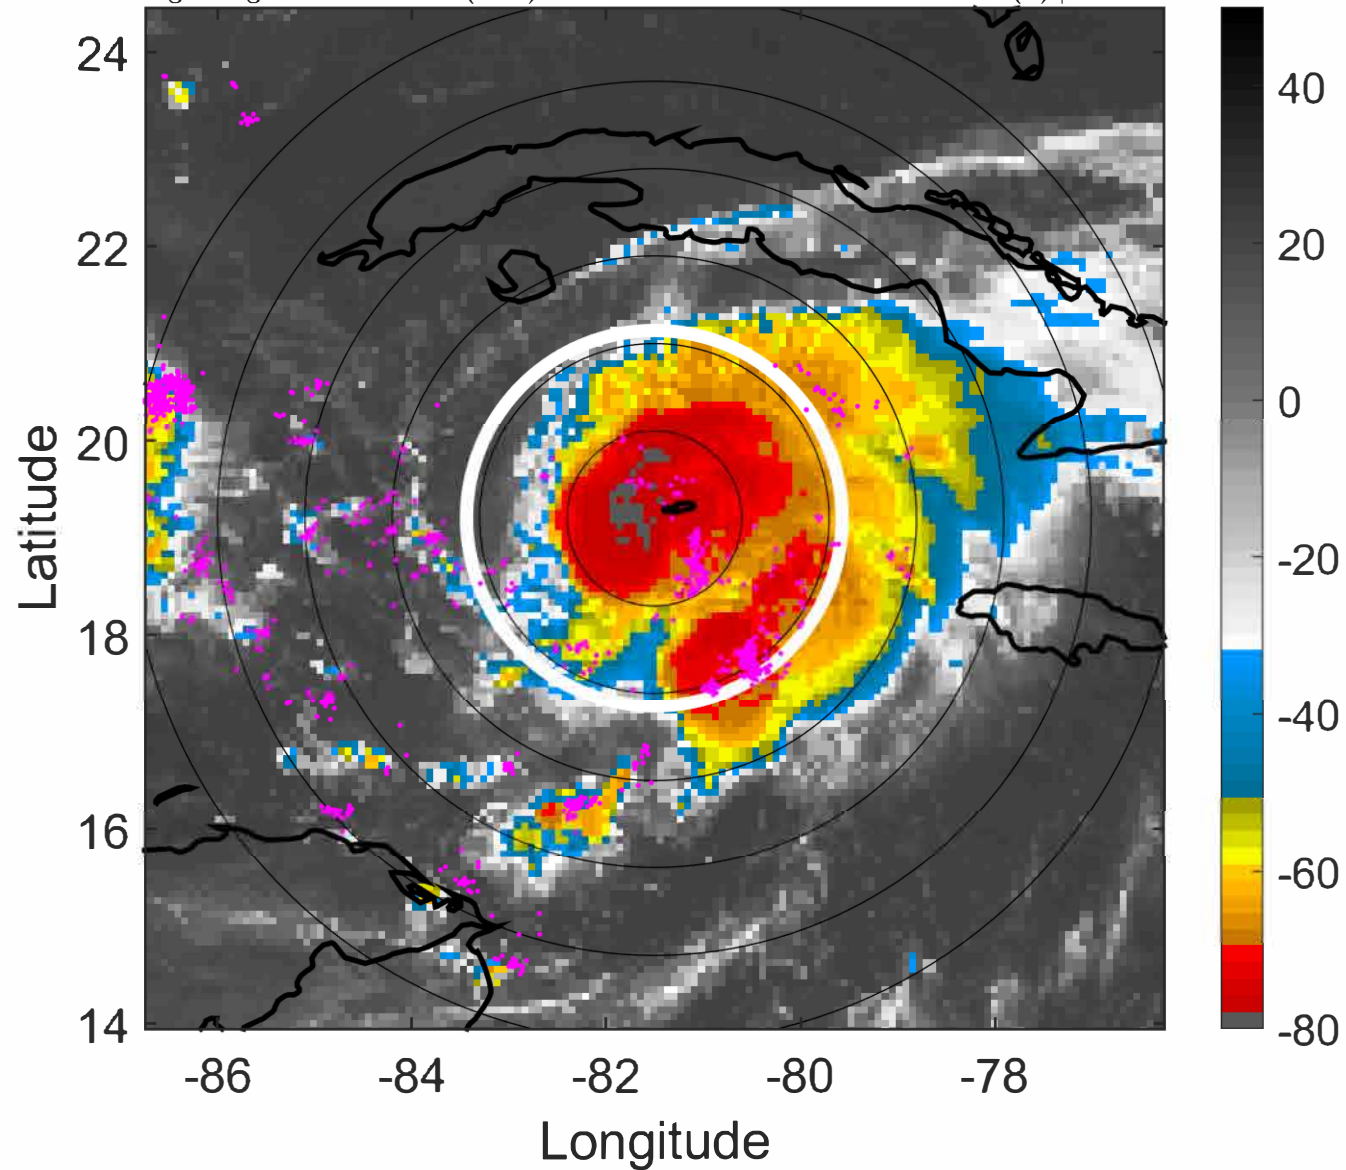

IR BT & Lightning

t: 2021081812 (6.6 LT)

Lightning: 6.6 LT $\pm$ 1.5 h (dots)

PT: LLCP | EA: ACT

07L (GRACE) | 65 kt C1

S: 4 m s⁻¹ (L) | H: 135°