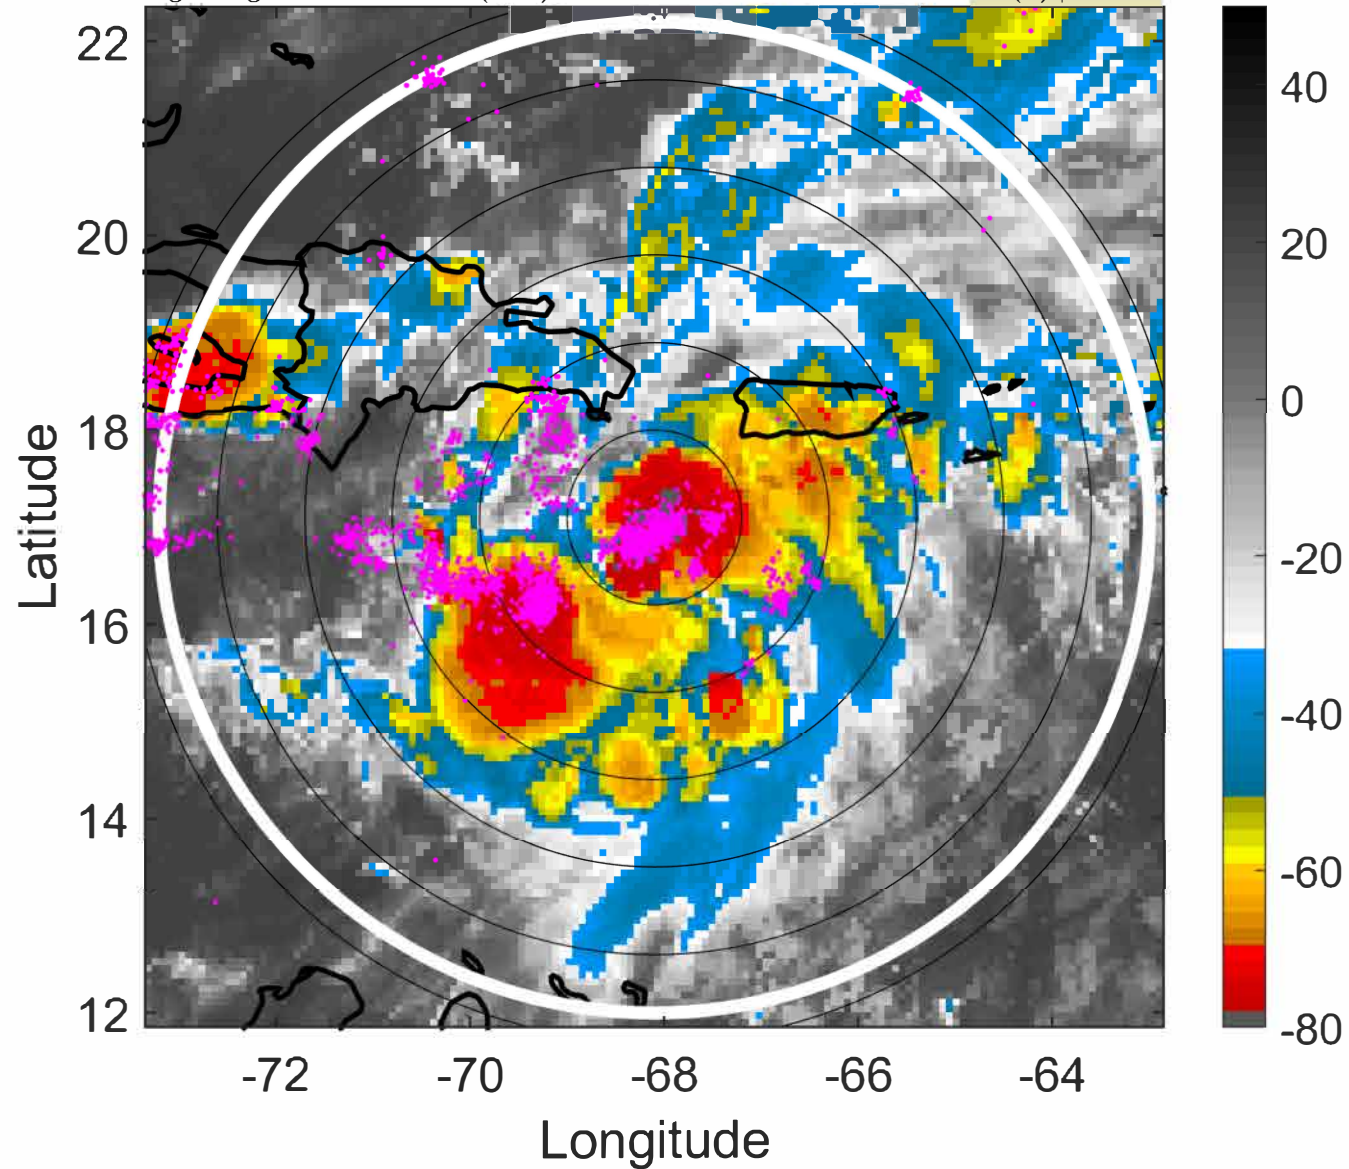

IR BT & Lightning

t: 2021081600 (19.5 LT)

Lightning: 19.5 LT $\pm$ 1.5 h (dots)

PT: LLCP | EA: ACT

07L (GRACE) | 30 kt TD

S: 2.6 m s⁻¹ (L) | H: 122°