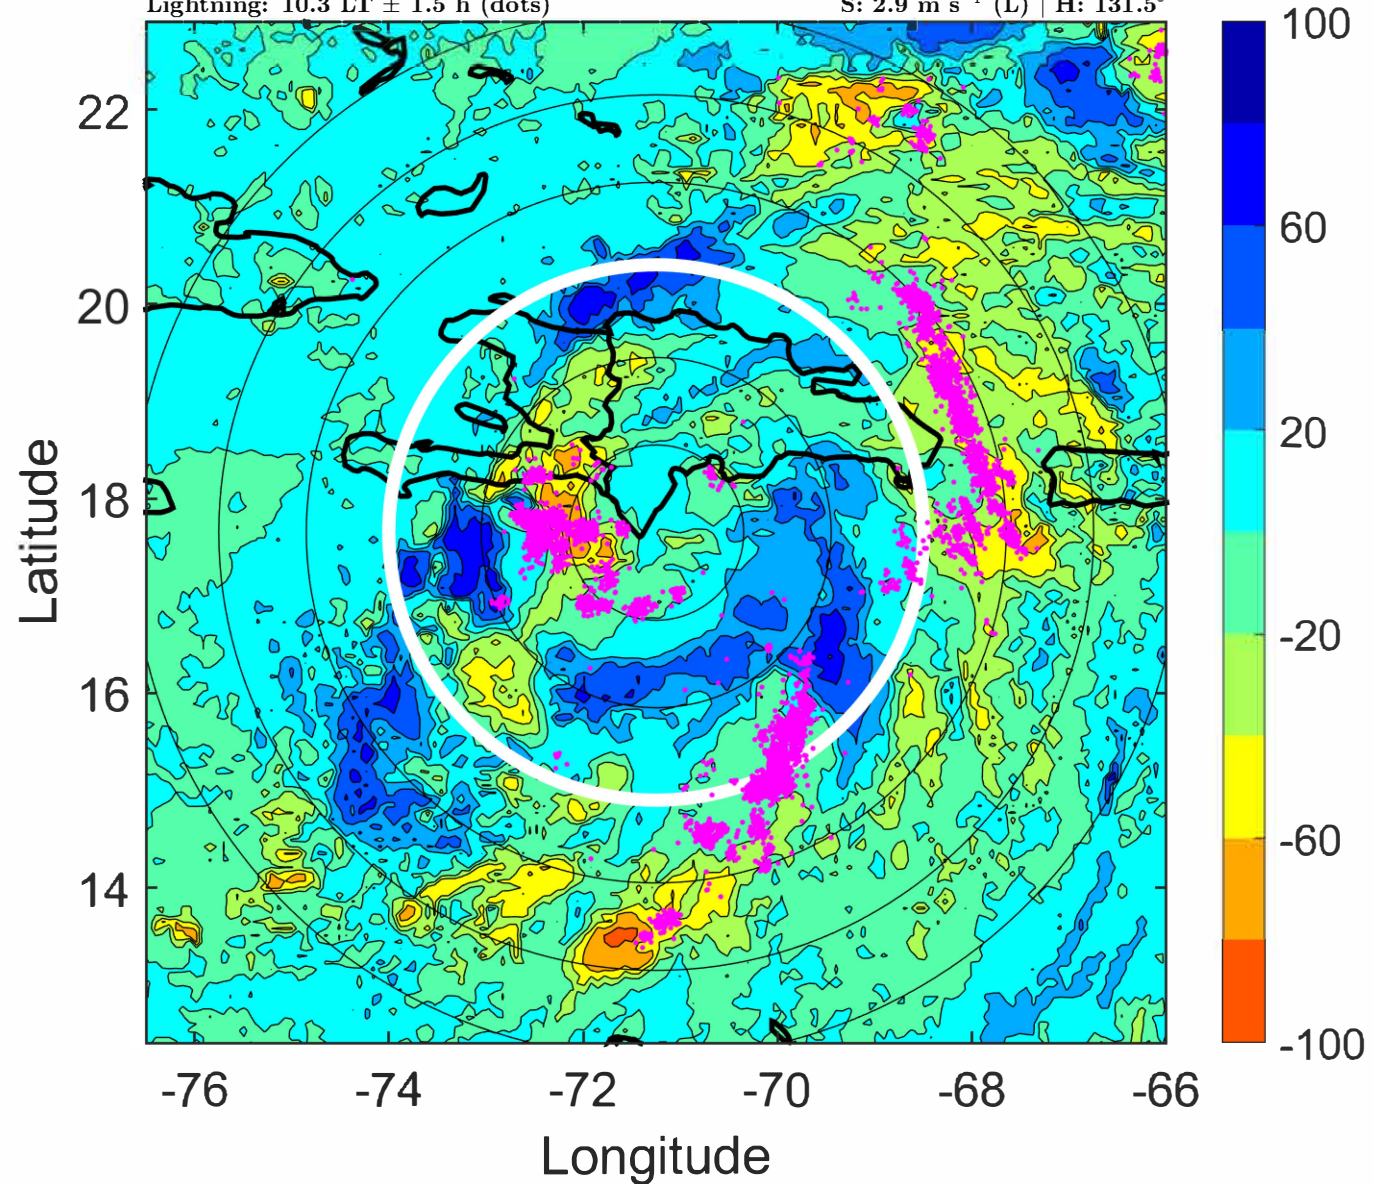

IR BT & Lightning

t: 2021081615 (10.3 LT)

Lightning: 10.3 LT $\pm$ 1.5 h (dots)

PT: LLCP | EA: ACT

07L (GRACE) | 35 kt TS

S: 2.9 m s⁻¹ (L) | H: 131.5°

6-h IR BT Differences & Lightning

Δ t: 2021081615 (10.3 LT) - 2021081609 (4.3 LT)

Lightning: 10.3 LT $\pm$ 1.5 h (dots)

PT: LLCP | EA: ACT

07L (GRACE) | 35 kt TS

S: 2.9 m s⁻¹ (L) | H: 131.5°