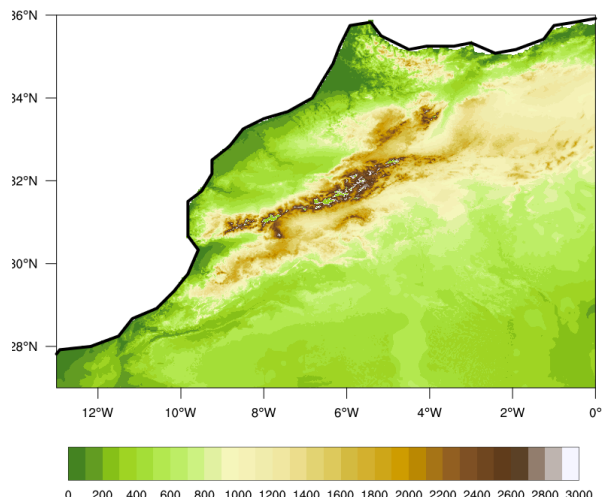

(a) TRMM JAS climo (mm)

(b)

(c) TRMM (mm)

Aug 23 - Aug 28 1999

(d) Percentage of climo (%)

Aug 23 - Aug 28 1999