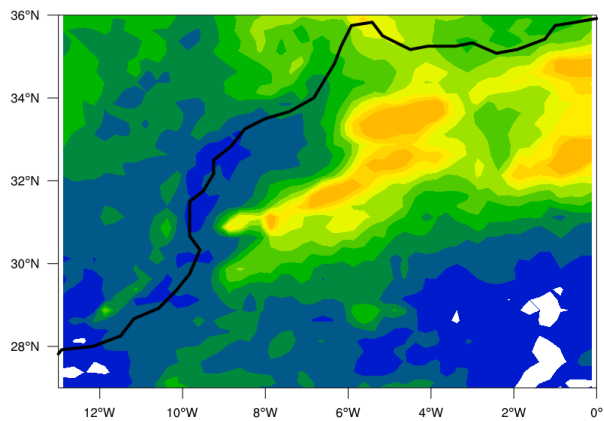

(a) TRMM JAS climo (mm)

(b)

(c) TRMM (mm)

Aug 23 - Aug 28 1999

(d) Percentage of climo (%)

Aug 23 - Aug 28 1999