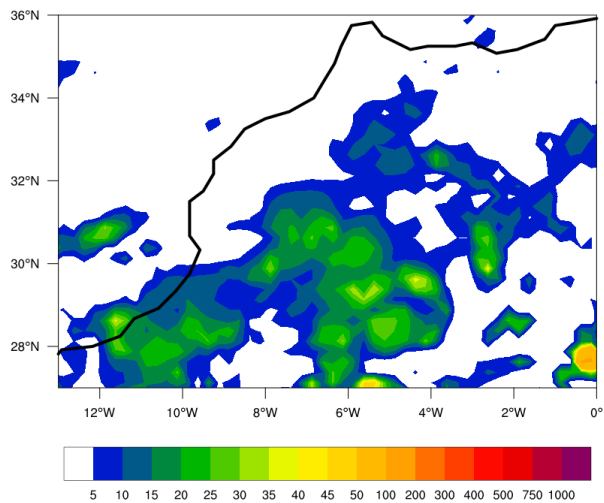

(a) TRMM JAS climo (mm)

(b)

(c) TRMM (mm)

Aug 23 - Aug 28 1999

(d) Percentage of climo (%)

Aug 23 - Aug 28 1999